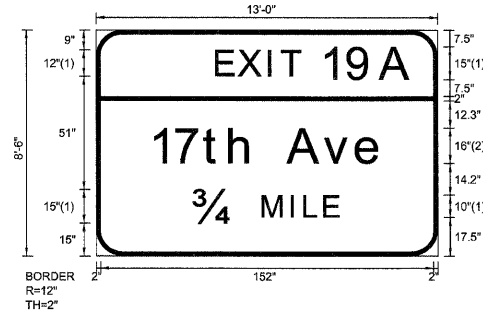

SIGN DETAIL
1:75

WB-BM-90
STA. 699+70

SIGN NUMBER	name		
WIDTH x HGHT.	13'-0" x 8'-6"		
BORDER WIDTH	2"		
CORNER RADIUS	12"		
MOUNTING	Overhead		
BACKGROUND	TYPE:	Reflective	
	COLOR:	Green	
LEGEND/BORDER	TYPE:	Reflective	
	COLOR:	White/White	

Panel Style: sign_default.ssi
Dimensions are in inches.tenths

Letter locations are panel edge to lower left corner

SYMBOL	ROT	X	Y	WID	HT

LETTER POSITIONS (X)

												LENGTH	SERIES-SIZE
E	X	I	T	1	9	A							ClearviewHwy-5-W
55.3	65.6	79.2	85.1	103.8	115.8	130.4						89.1	12,15
1	7	t	h	A	v	e							ClearviewHwy-5-W-R
25.2	36.2	49.5	61.3	72.4	87.8	104.4	119.1					105.7	16/13
3/4	M	I	L	E									ClearviewHwy-5-W
45.2	76.4	89.5	95.5	104.5								65.7	15,10