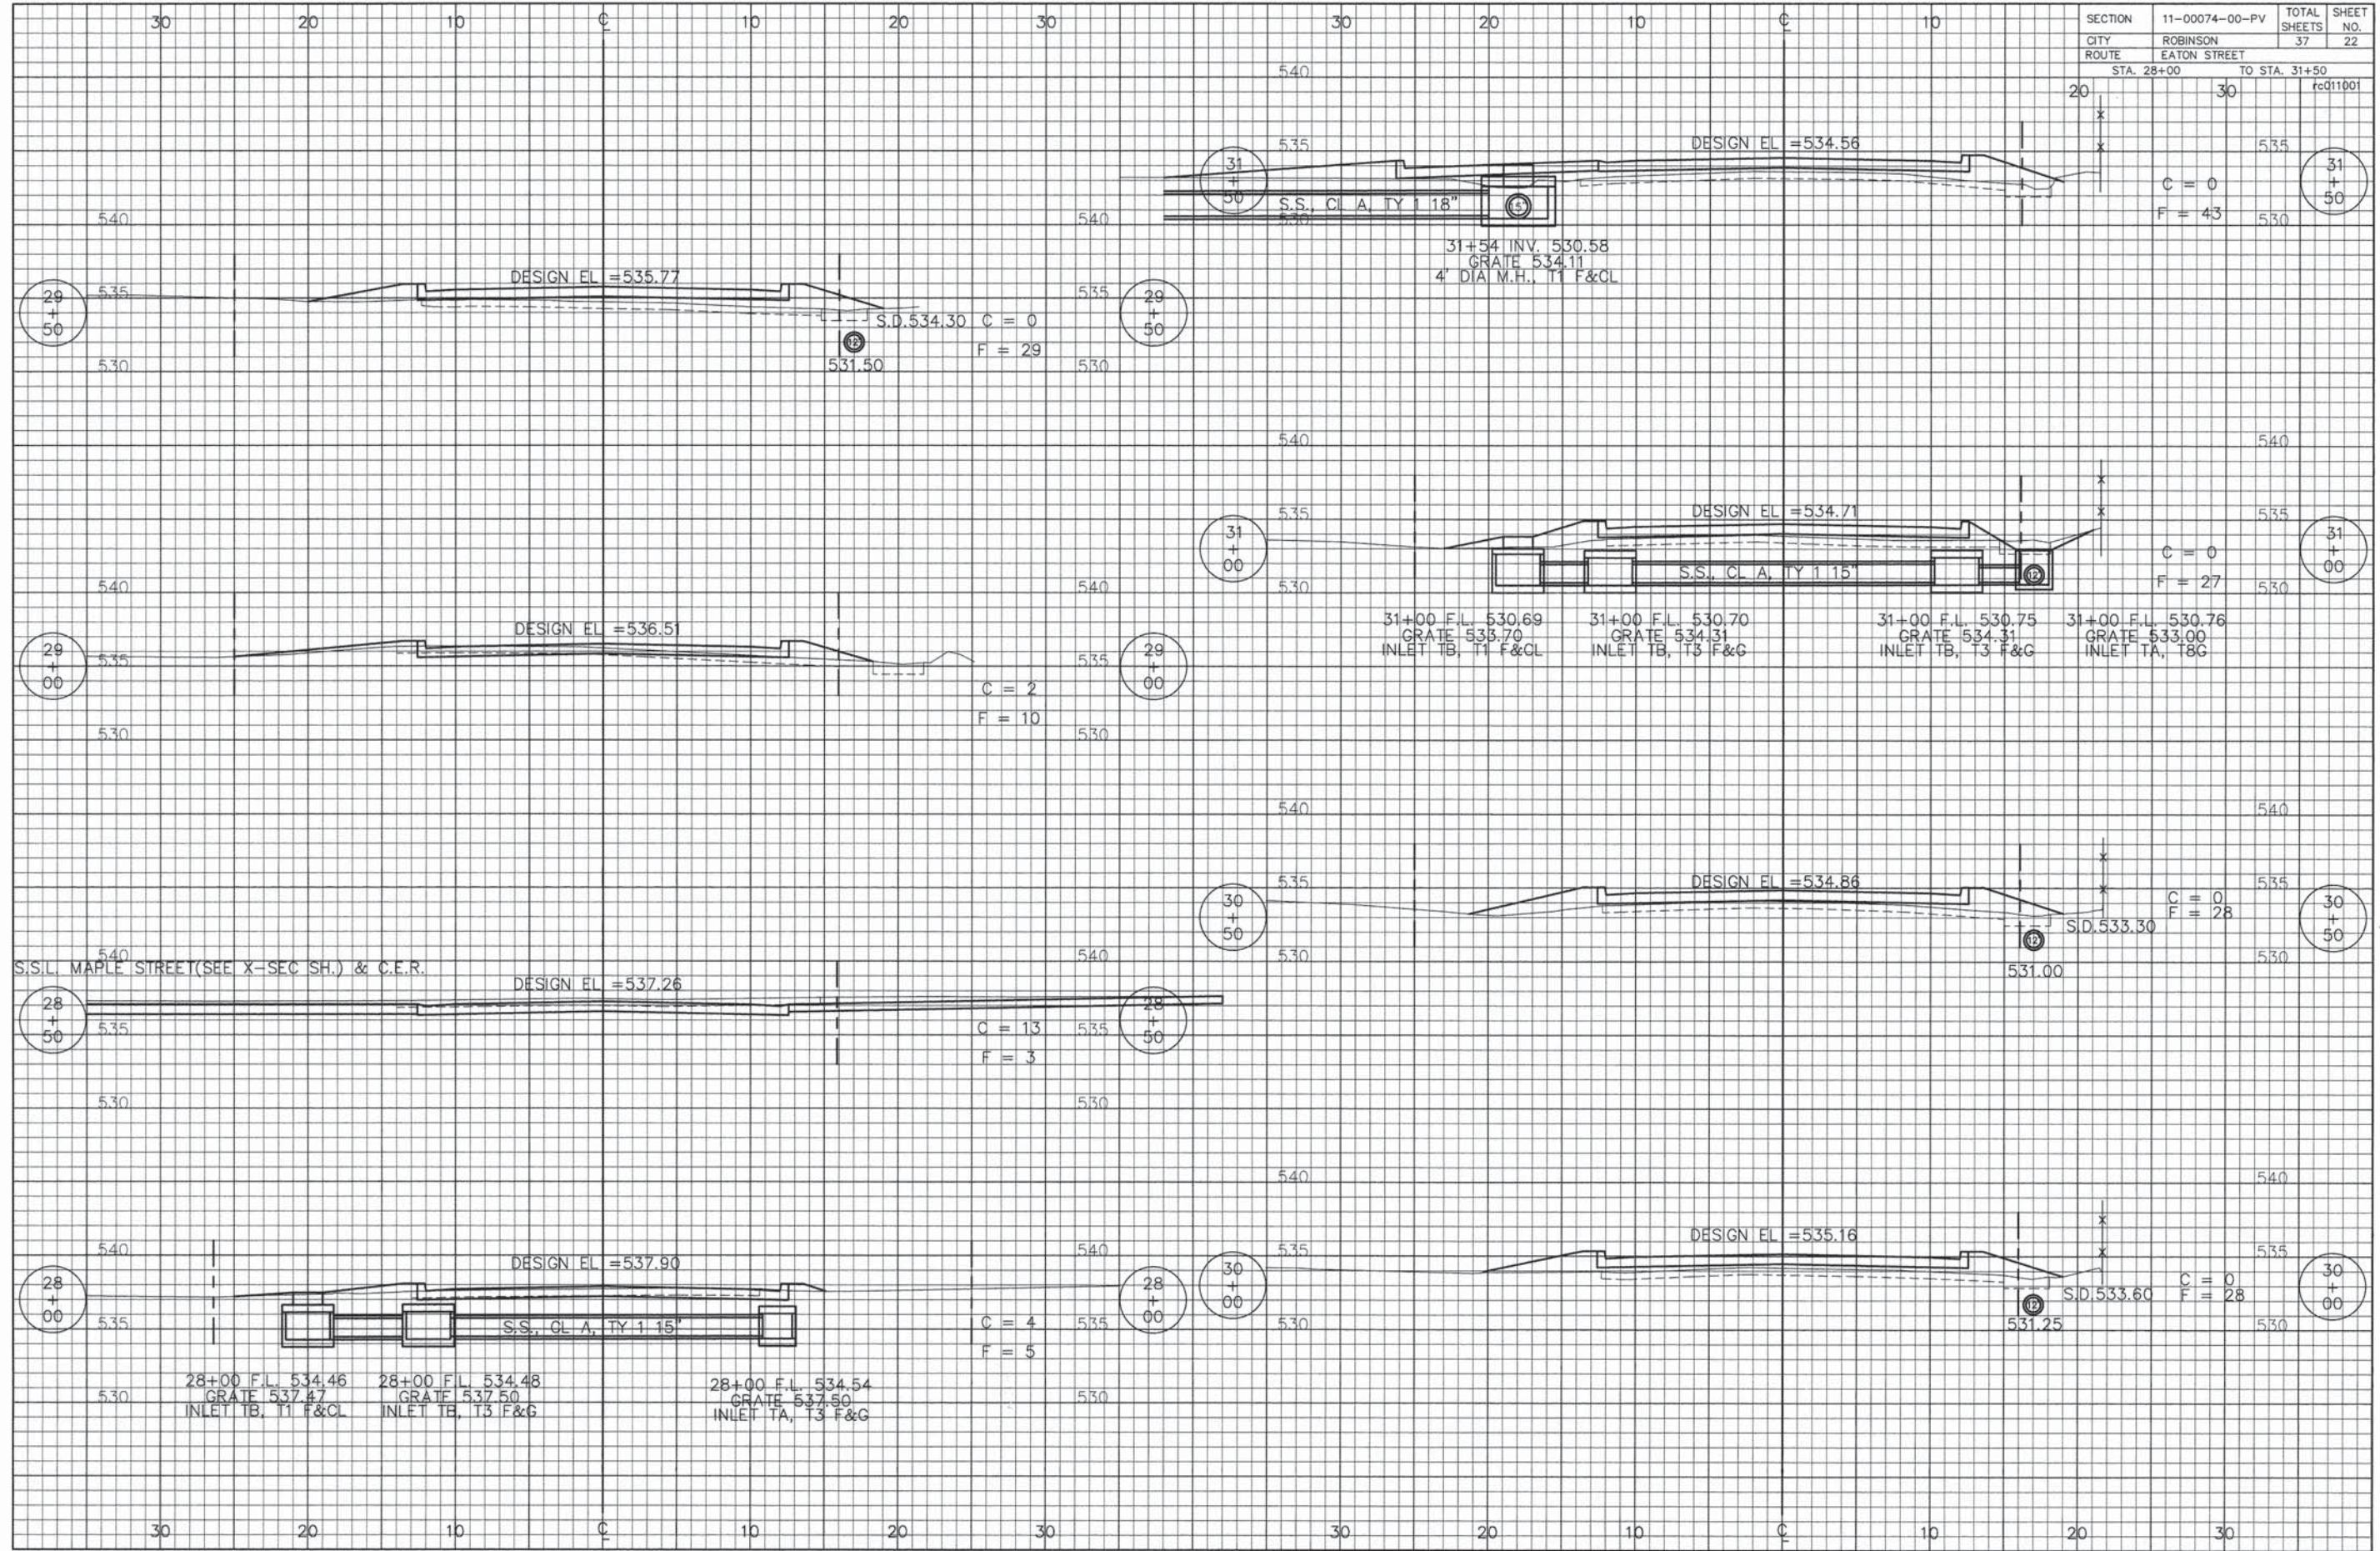

SECTION	11-00074-00-PV	TOTAL SHEETS	37	SHEET NO.	7
CITY	ROBINSON				
ROUTE	EATON STREET				
STA. 18+00		TO STA. 24+00		RCP04001	

SCALES:
1" = 20' HOR
1" = 10' VER

B.M. #10 ELEV. 543.76
P.K. NAIL IN POWER POLE
± 125' LEFT ± STA. 18+40

SECTION	11-00074-00-PV	TOTAL SHEETS	37	SHEET NO.	20
CITY	ROBINSON				
ROUTE	EATON STREET				
STA. 23+00		TO STA. 25+00			
20		30		rc009001	

23+00 F.L. 535.72
GRATE 541.00
5' DIA M.H., T1 F&CL

23+00 F.L. 535.74
GRATE 540.24
INLET TB, T3 F&G

C = 1
F = 39

C = 19
F = 2

C = 44
F = 0

SECTION	11-00074-00-PV	TOTAL SHEETS	37	SHEET NO.	21
CITY	ROBINSON				
ROUTE	EATON STREET				
STA. 25+06		TO STA. 27+50		red10001	

DESIGN EL = 539.24
 S.S., CL A, TY 12
 S.S., CL A, TY 15
 C = 9
 F = 34
 26+07 F.L. 535.07
 GRATE 538.81
 INLET TB. 13 F&G
 26+07 F.L. 535.19
 GRATE 538.81
 INLET TB. 13 F&G
 26+07 F.L. 534.11
 GRATE 535.50
 TY. A INLET, T8G
 26+07 F.L. 535.03 E
 26+07 F.L. 534.03 N,S&W
 GRATE 539.01
 5' DIA M.H., T1 F&G1

SECTION	11-00074-00-PV	TOTAL SHEETS	37	SHEET NO.	22
CITY	ROBINSON				
ROUTE	EATON STREET				
STA. 28+00		TO STA. 31+50		re011001	

DESIGN EL = 535.77
 S.D. 534.30 C = 0
 F = 29
 531.50

DESIGN EL = 534.56
 31+54 INV. 530.58
 GRATE 534.11
 4' DIA M.H., T1 F&CL
 C = 0
 F = 43