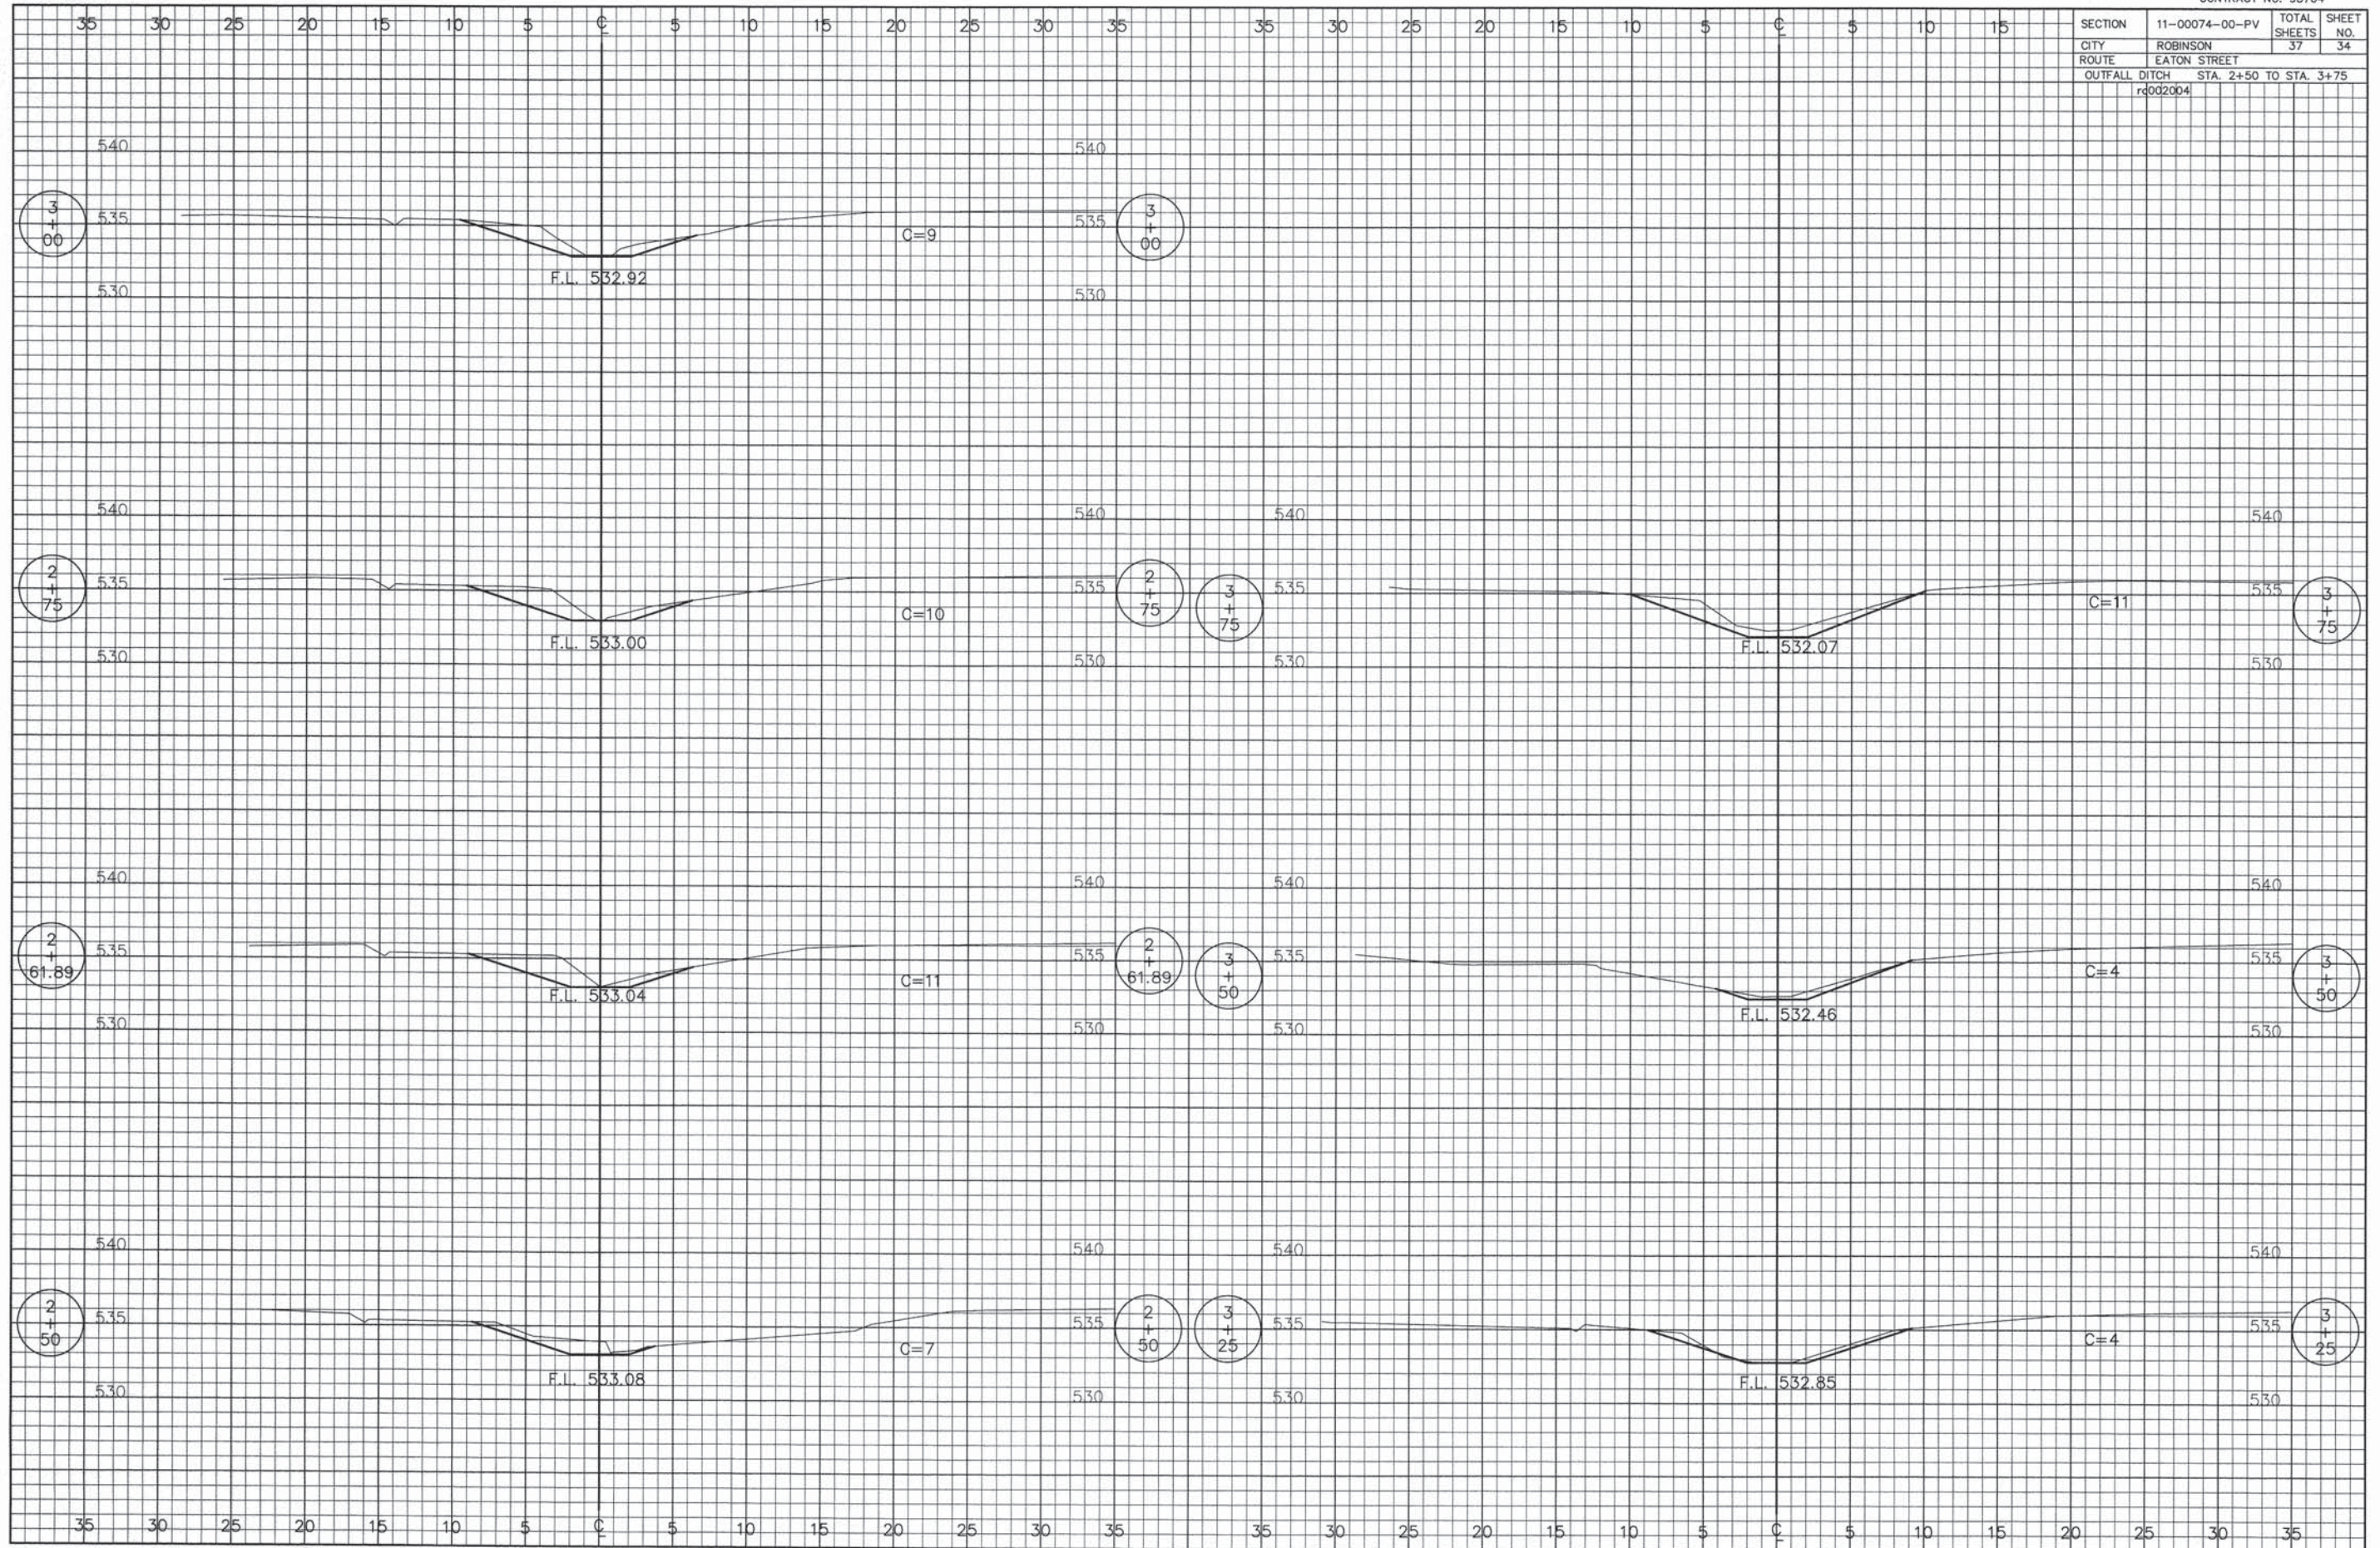

SECTION	11-00074-00-PV	TOTAL SHEETS	37	SHEET NO.	33
CITY	ROBINSON				
ROUTE	EATON STREET				
OUTFALL DITCH	STA. 0+00 TO STA. 2+25				
rc001004					

SECTION	11-00074-00-PV	TOTAL SHEETS	37	SHEET NO.	34
CITY	ROBINSON				
ROUTE	EATON STREET				
OUTFALL DITCH	STA. 2+50 TO STA. 3+75				
	rd002004				