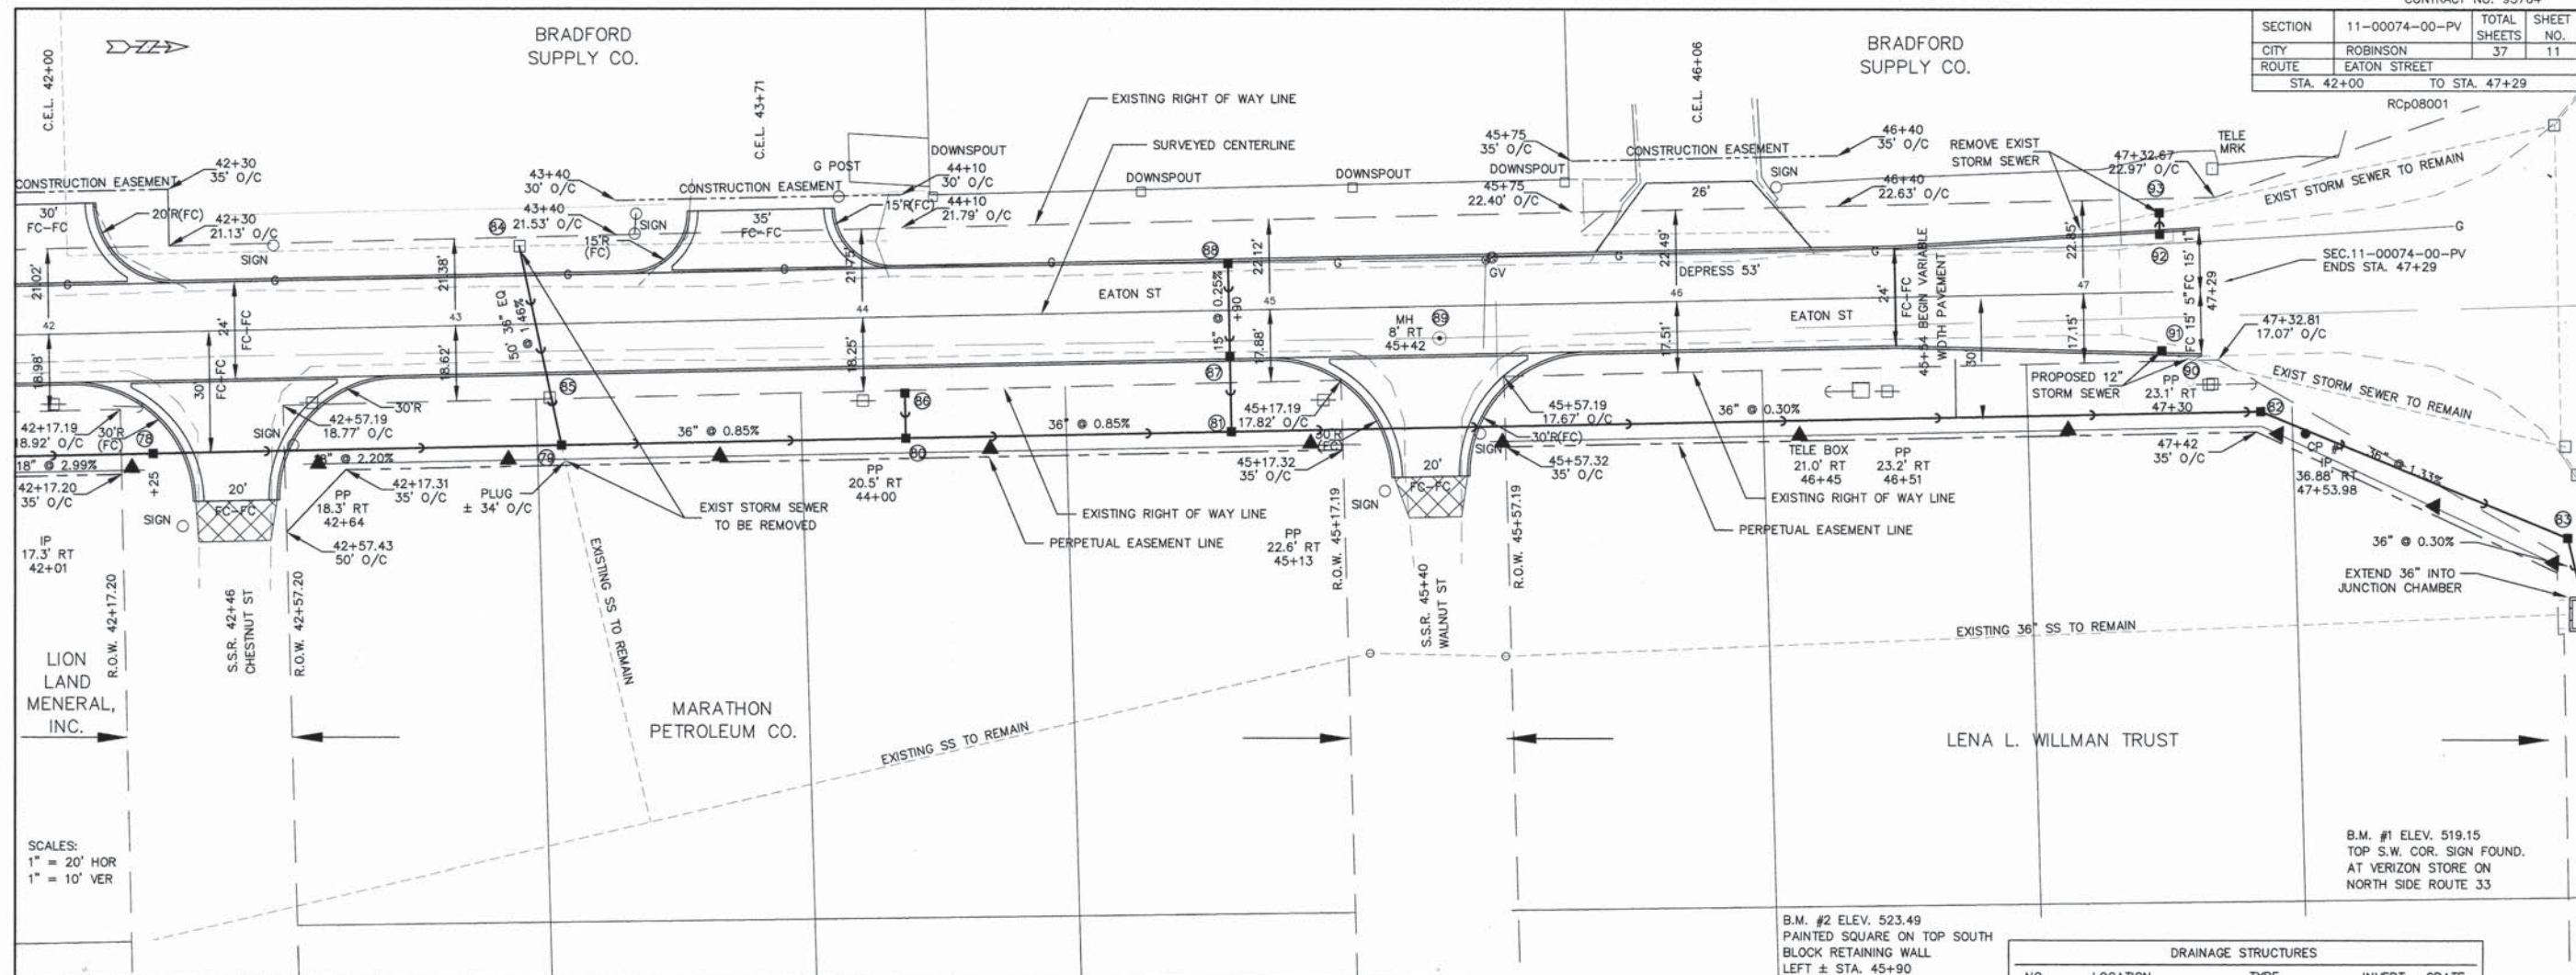

SECTION	11-00074-00-PV	TOTAL SHEETS	37	SHEET NO.	11
CITY	ROBINSON				
ROUTE	EATON STREET				
		STA. 42+00 TO STA. 47+29			

SCALES:
1" = 20' HOR
1" = 10' VER

B.M. #3 ELEV. 526.54 PAINTED SQUARE ON TOP CONC. PAD FOR PIPE RACK LEFT ± STA. 41+70 COMBINATION CONCRETE CURB & GUTTER TYPE B 6.24 42+00 TO 47+22 = 1044 FT. S.S.R. 42+46 = 82 FT. C.E.L. 43+71 = 38 FT. S.S.R. 45+40 = 82 FT. TOTAL = 1246 FT. INLET & PIPE PROTECTION TOTAL THIS SHEET = 13 EACH	P.C.C. PAVEMENT 8" 42+00 TO 47+22 = 1160 S.Y. S.S.R. 42+46 = 88 S.Y. S.S.R. 45+40 = 81 S.Y. TOTAL = 1329 S.Y. PAVEMENT REMOVAL TOTAL THIS SHEET = 1294 S.Y. DRIVEWAY PAVEMENT REMOVAL C.E.L. 43+71 = 103 S.Y. C.E.L. 46+06 = 91 S.Y. TOTAL = 194 S.Y.	P.C.C. DRIVEWAY PAVEMENT 6" C.E.L. 43+71 = 57 S.Y. C.E.L. 46+06 = 72 S.Y. TOTAL = 129 S.Y. TRENCH BACKFILL S.S.R. 42+46 = 5.6 CU YD S.S.R. 43+71 = 8.4 CU YD S.S.R. 44+10 = 3.5 CU YD S.S.R. 45+40 = 25.1 CU YD S.S.R. 46+06 = 1.7 CU YD S.S.R. 47+29 = 1.0 CU YD S.S.R. 48+00 = 1.0 CU YD TOTAL = 46.3 CU YD	STORM SEWER, CLASS A, TYPE 1 EQUIVALENT ROUND SIZE 36" 79 TO 82 = 46 FT INCIDENTAL HMA RESURFACING 3" S.S.R. 42+46 = 4 TON S.S.R. 45+40 = 3 TON TOTAL = 7 TON AGGREGATE BASE CSE, TY B 6" S.S.R. 42+46 = 8 TON S.S.R. 45+40 = 7 TON TOTAL = 15 TON	STORM SEWER, CLASS A, TYPE 1 <table border="1"> <tr> <th>SIZE</th> <th>42+00 TO 79</th> <th>79 TO 80</th> <th>80 TO 81</th> <th>81 TO 82</th> <th>82 TO 83</th> <th>83 TO 84</th> <th>84 TO 85</th> <th>85 TO 86</th> <th>86 TO 87</th> <th>87 TO 88</th> <th>88 TO 89</th> <th>89 TO 90</th> <th>TOTALS</th> </tr> <tr> <td>12"</td> <td></td> <td></td> <td></td> <td></td> <td></td> <td></td> <td></td> <td></td> <td></td> <td></td> <td></td> <td></td> <td>15</td> </tr> <tr> <td>15"</td> <td></td> <td></td> <td></td> <td></td> <td></td> <td></td> <td></td> <td></td> <td></td> <td></td> <td></td> <td></td> <td>49</td> </tr> <tr> <td>18"</td> <td></td> <td></td> <td></td> <td></td> <td></td> <td></td> <td></td> <td></td> <td></td> <td></td> <td></td> <td></td> <td>112</td> </tr> <tr> <td>36"</td> <td></td> <td></td> <td></td> <td></td> <td></td> <td></td> <td></td> <td></td> <td></td> <td></td> <td></td> <td></td> <td>515</td> </tr> </table>	STORM SEWER REMOVAL <table border="1"> <tr> <th>SIZE</th> <th>AR 43+20</th> <th>LT 43+16 TO 44+06</th> <th>LT 45+77 TO 46+38</th> <th>TOTALS</th> </tr> <tr> <td>12"</td> <td></td> <td></td> <td></td> <td>60</td> </tr> <tr> <td>18"</td> <td></td> <td></td> <td></td> <td>80</td> </tr> <tr> <td>36"</td> <td></td> <td></td> <td></td> <td>57</td> </tr> </table> (UNITS IN FOOT) PERIMETER ERCS BARRIER RT. 42+00 TO 42+25 = 25 FT RT. 42+80 TO 45+25 = 285 FT RT. 45+55 TO 48+18 = 270 FT TOTAL = 580 FT	DRAINAGE STRUCTURES <table border="1"> <thead> <tr> <th>NO</th> <th>LOCATION</th> <th>TYPE</th> <th>INVERT</th> <th>GRATE</th> </tr> </thead> <tbody> <tr><td>78</td><td>30' RT STA 42+25</td><td>INLETS TB T&G</td><td>517.60</td><td>520.10</td></tr> <tr><td>79</td><td>30' RT STA 43+25</td><td>MH TA 7' DIA T1 F&L</td><td>515.40</td><td>520.40</td></tr> <tr><td>80</td><td>30' RT STA 44+10</td><td>MH TA 5' DIA T1 F&L</td><td>514.68</td><td>519.73</td></tr> <tr><td>81</td><td>30' RT STA 44+90</td><td>MH TA 5' DIA T1 F&L</td><td>514.00S</td><td>519.00</td></tr> <tr><td></td><td></td><td></td><td>512.00N</td><td>515.00W</td></tr> <tr><td>82</td><td>30' RT STA 47+43</td><td>MH TA 5' DIA T1 F&L</td><td>511.24</td><td>519.00</td></tr> <tr><td>83</td><td>66' RT STA 48+18</td><td>MH TA 5' DIA T1 F&L</td><td>510.18</td><td>518.80</td></tr> <tr><td>84</td><td>19.3' LT STA 43+16</td><td>RECONSTRUCT M.H.</td><td>516.13</td><td>520.63</td></tr> <tr><td>85</td><td>18' RT STA 43+23</td><td>REMOVE INLET</td><td></td><td></td></tr> <tr><td>86</td><td>19' RT STA 44+10</td><td>INLETS TA T&G</td><td>514.73</td><td>518.60</td></tr> <tr><td>87</td><td>11.75' RT STA 44+90</td><td>INLETS TA T3 F&G</td><td>515.05E</td><td>519.80</td></tr> <tr><td></td><td></td><td></td><td>516.76W</td><td></td></tr> <tr><td>88</td><td>11.75' LT STA 44+90</td><td>INLETS TA T3 F&G</td><td>516.82</td><td>519.80</td></tr> <tr><td>89</td><td>8' RT STA 45+42</td><td>MH TO BE ADJUST</td><td>513.56</td><td>519.81</td></tr> <tr><td>90</td><td>16' RT 47+24</td><td>REMOVE INLET</td><td>NA</td><td>NA</td></tr> <tr><td>91</td><td>14.75' RT STA 47+19</td><td>INLETS TA T3 F&G</td><td>516.10</td><td>518.42</td></tr> <tr><td>92</td><td>15.97' LT STA 47+19</td><td>INLETS TA T15 F&L</td><td>516.90</td><td>519.05</td></tr> <tr><td>93</td><td>19.5' LT STA 47+19</td><td>INLETS TA T&G</td><td>516.84</td><td>518.42</td></tr> </tbody> </table>