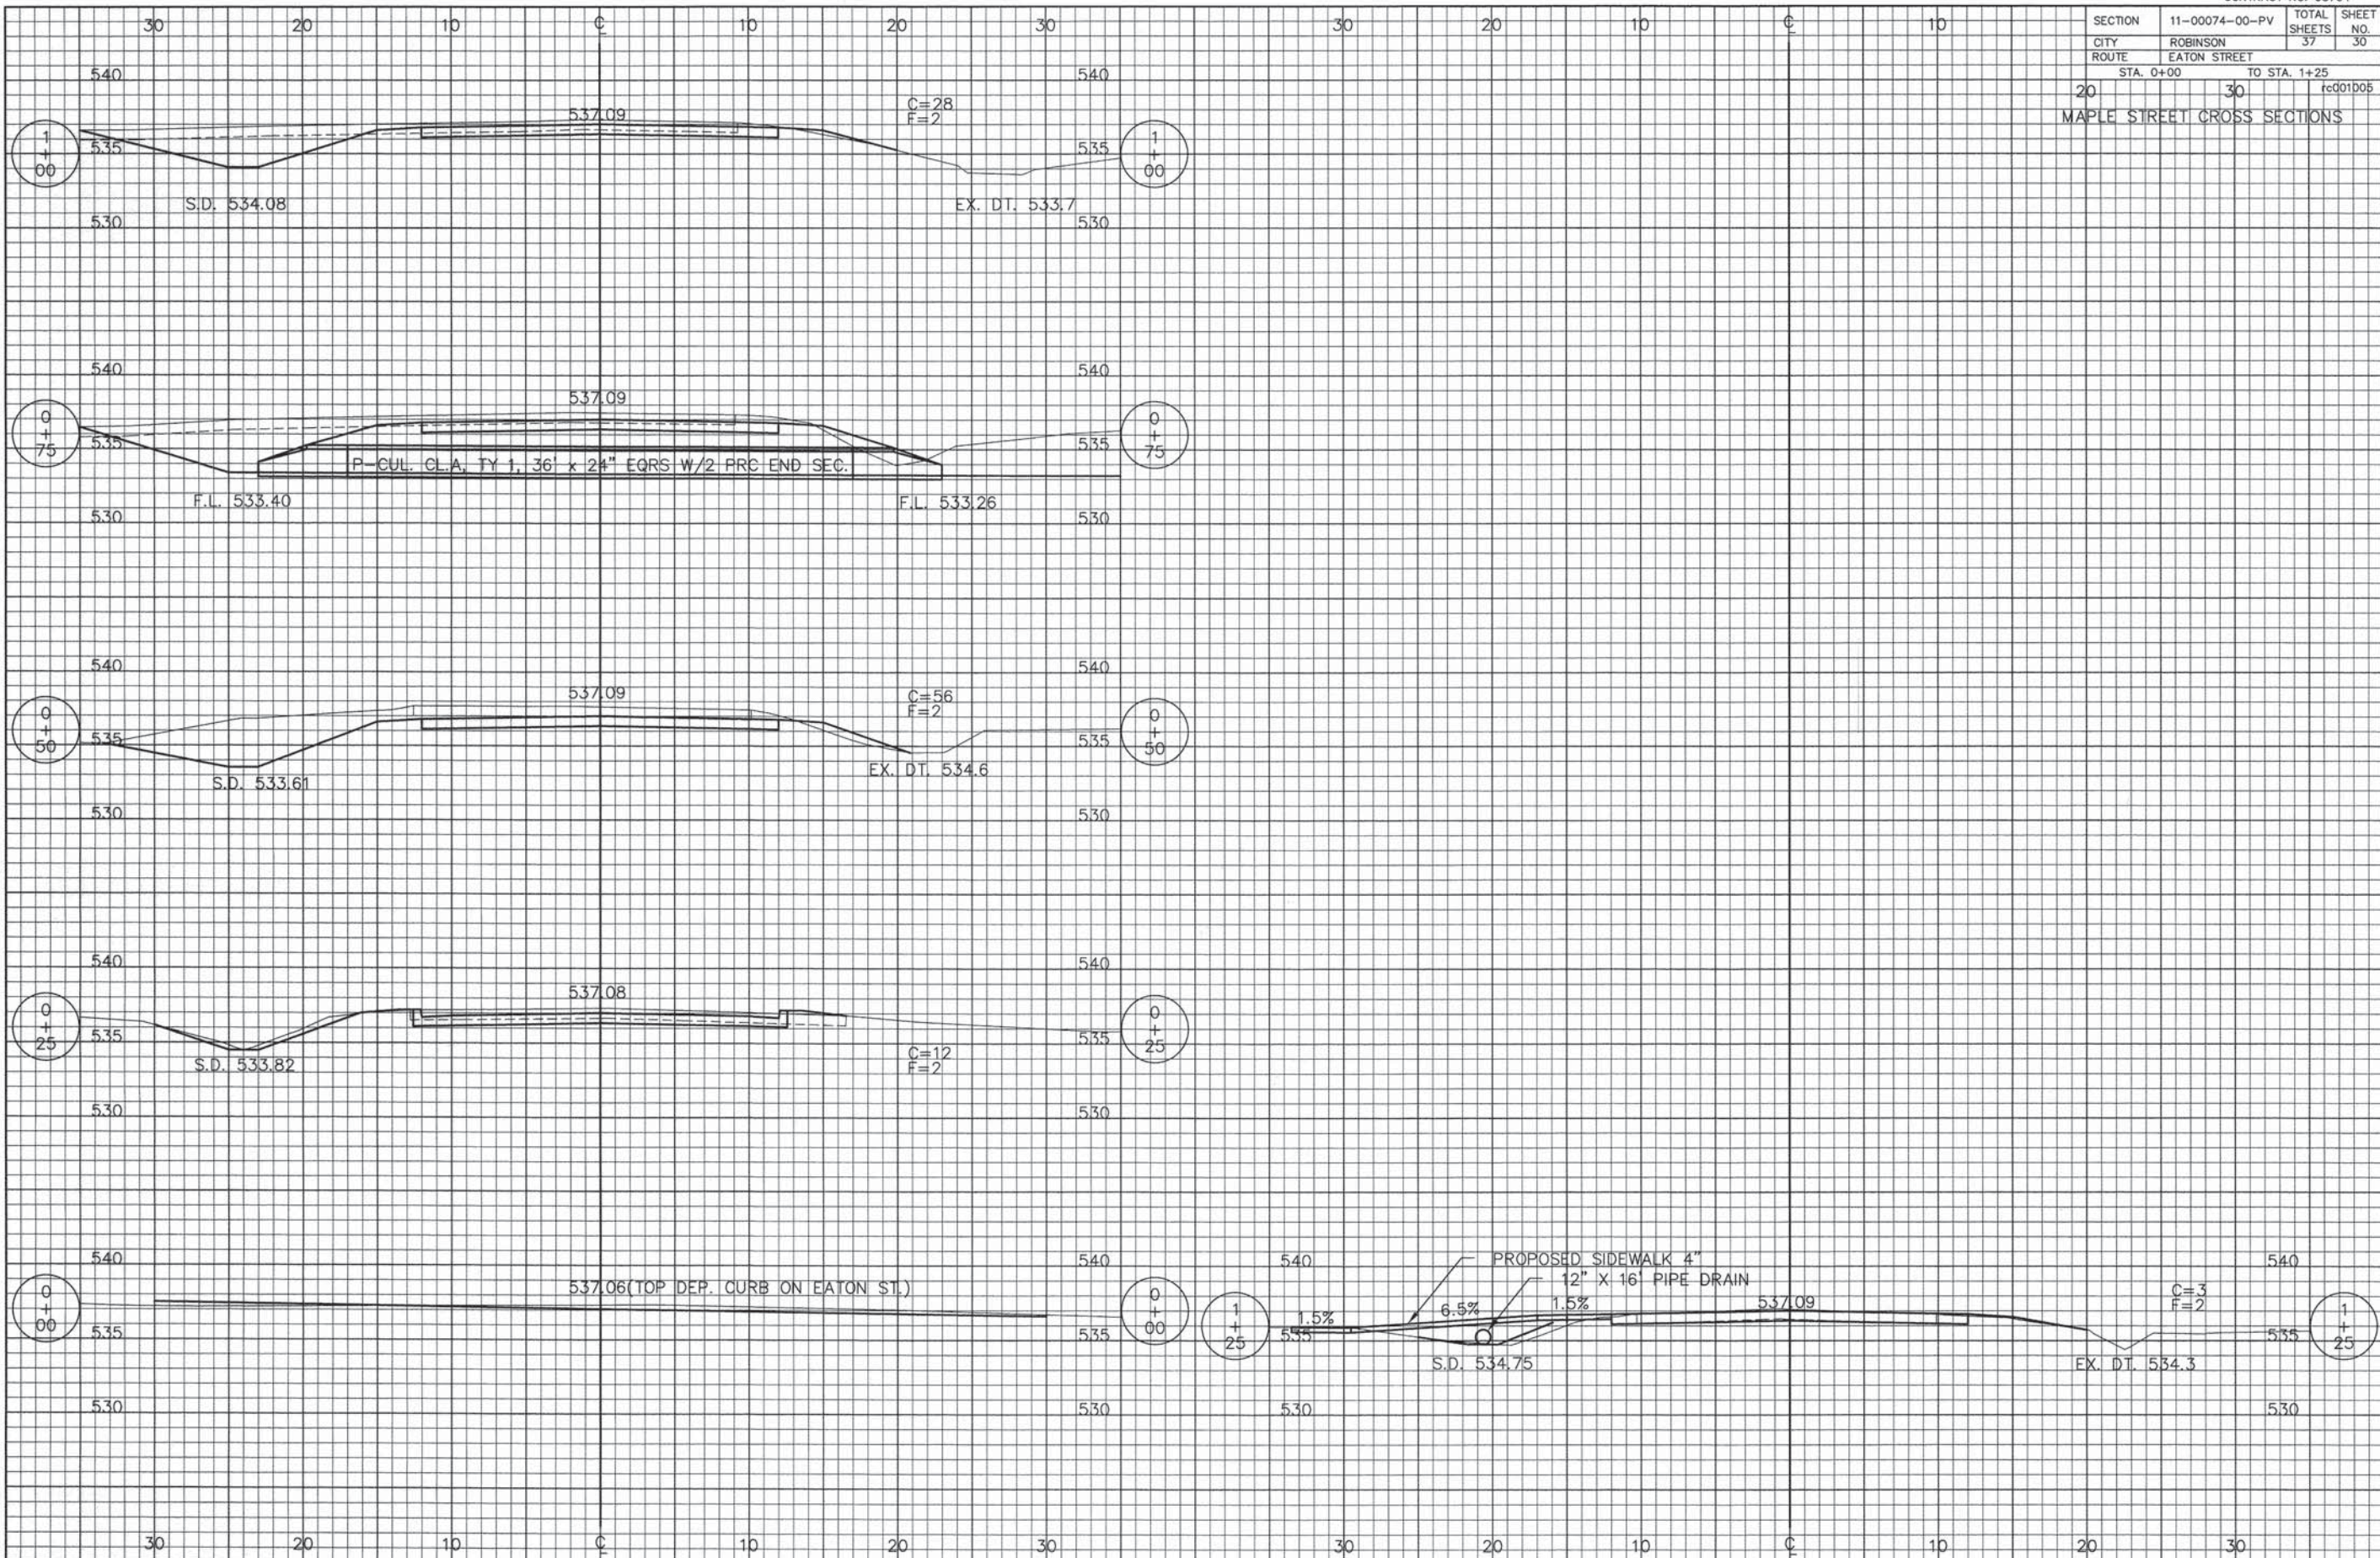

SECTION	11-00074-00-PV	TOTAL SHEETS	37	SHEET NO.	27
CITY	ROBINSON				
ROUTE	EATON STREET				
STA. 45+00		TO STA. 47+21.98		rc016001	

SECTION	11-00074-00-PV	TOTAL SHEETS	37	SHEET NO.	28
CITY	ROBINSON				
ROUTE	EATON STREET				
STA. 0+00		TO STA. 1+47.70		rc001002	

EMMONS STREET CROSS SECTIONS

SECTION	11-00074-00-PV	TOTAL SHEETS	37	SHEET NO.	29
CITY	ROBINSON				
ROUTE	EATON STREET				
STA. 0+00		TO STA. 0+65.91			

PALMETTO STREET CROSS SECTIONS

SECTION	11-00074-00-PV	TOTAL SHEETS	37	SHEET NO.	30
CITY	ROBINSON				
ROUTE	EATON STREET				
STA. 0+00		TO STA. 1+25			
20		30			
MAPLE STREET CROSS SECTIONS					

SECTION	11-00074-00-PV	TOTAL SHEETS	37	SHEET NO.	31
CITY	ROBINSON				
ROUTE	EATON STREET				
OUTFALL DITCH	STA. 0+00 TO STA. 4+86				
RCp01004					

SCALES:
 1" = 20' HOR
 1" = 10' VER

INLET & PIPE PROTECTION
 TOTAL THIS SHEET = 2 EACH

SECTION	11-00074-00-PV	TOTAL SHEETS	37	SHEET NO.	33
CITY	ROBINSON				
ROUTE	EATON STREET				
OUTFALL DITCH	STA. 0+00 TO STA. 2+25				
rc001004					

SECTION	11-00074-00-PV	TOTAL SHEETS	37	SHEET NO.	34
CITY	ROBINSON				
ROUTE	EATON STREET				
OUTFALL DITCH	STA. 2+50 TO STA. 3+75				
	rd002004				