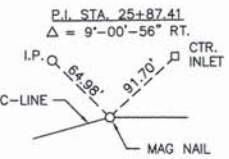

SECTION	11-00074-00-PV	TOTAL SHEETS	37	SHEET NO.	8
CITY	ROBINSON				
ROUTE	EATON STREET				
STA.	24+00	TO STA.	30+00		

CURVE DATA
P.I. STA. 25+87.41
 $\Delta = 9^{\circ}-00'-56''$ RT.
 $D = 4^{\circ}-31'-06''$
 $T = 100.00'$
 $R = 1268.42'$
 $L = 199.59'$
 $E = 3.94'$

SCALES:
1" = 20' HOR
1" = 10' VER

CURVE DATA
P.I. STA. 25+87.41
 $\Delta = 9^{\circ}-00'-56''$ RT.
 $D = 4^{\circ}-31'-06''$
 $T = 100.00'$
 $R = 1268.42'$
 $L = 199.59'$
 $E = 3.94'$

INCIDENTAL HMA RESURFACING 3"
S.S.L. 25+15 = 4 TON
S.S.L. 28+50 = 4 TON
TOTAL = 8 TON

AGGREGATE BASE CSE., TY B 6"
S.S.L. 25+15 = 8 TON
S.S.L. 28+50 = 10 TON
TOTAL = 18 TON

B.M. #7 ELEV. 538.19
PAINTED SQUARE ON TOP
CONC. METAL POWER POLE
FOUND. LEFT ± STA. 27+90

TRENCH BACKFILL

55	=	2.0 CU YD
S.S.L. 25+15	=	19.1 CU YD
59 TO 60	=	5.5 CU YD
LT. 25+87-26+98	=	23.5 CU YD
C.E.L. 26+54	=	6.5 CU YD
63 TO 64	=	4.1 CU YD
LT. 28+28-28+68	=	7.3 CU YD
LT. 28+29-28+69	=	7.3 CU YD
TOTALS	=	75.8 CU YD

INLET & PIPE PROTECTION
TOTAL THIS SHEET = 11 EACH

CLASS SI CONCRETE (OUTLET)
LT. STA. 28+38 = 3.1 CU YD

COMBINATION CONCRETE CURB & GUTTER TYPE B 6.24

24+00 TO 30+00	=	1200 FT.
C.E.R. 25+06	=	267 FT.
S.S.L. 25+15	=	148 FT.
C.E.R. 26+50	=	68 FT.
C.E.L. 26+54	=	38 FT.
S.S.L. 28+50	=	276 FT.
C.E.R. 28+54	=	84 FT.
TOTAL	=	2081 FT.

P.C.C. PAVEMENT 8"

24+00 TO 30+00	=	1333 S.Y.
S.S.L. 25+15	=	153 S.Y.
S.S.L. 28+50	=	316 S.Y.
TOTAL	=	1802 S.Y.

P.C.C. DRIVEWAY PAVEMENT 6"

C.E.R. 25+06	=	621 S.Y.
C.E.R. 26+50	=	90 S.Y.
P.E.L. 26+54	=	127 S.Y.
C.E.R. 28+54	=	140 S.Y.
TOTAL	=	357 S.Y.

DRIVEWAY PAVEMENT REMOVAL

C.E.R. 25+06	=	517 S.Y.

GUARD RAIL REMOVAL

RT 24+21 TO 24+71	=	74 FT
RT 25+81 TO LT 26+74	=	98 FT
TOTAL	=	172 FT

P.C.C. SIDEWALK 4"

LT. STA. 28+15	=	84 SQ FT
SIDEWALK REMOVAL	=	16 SQ FT
DETECTABLE WARNINGS	=	6 SQ FT

STORM SEWER CLASS A, TYPE 1

24+00 TO 54	12"	15'	74
54 TO 55		5	
55 TO 56		7	130
56 TO 57		23	
57 TO 58		15	
58 TO 59		84	
59 TO 60		23	86
60 TO 61		7	
61 TO 62		24	
TOTALS	=	136 FT	89 FT 290 FT