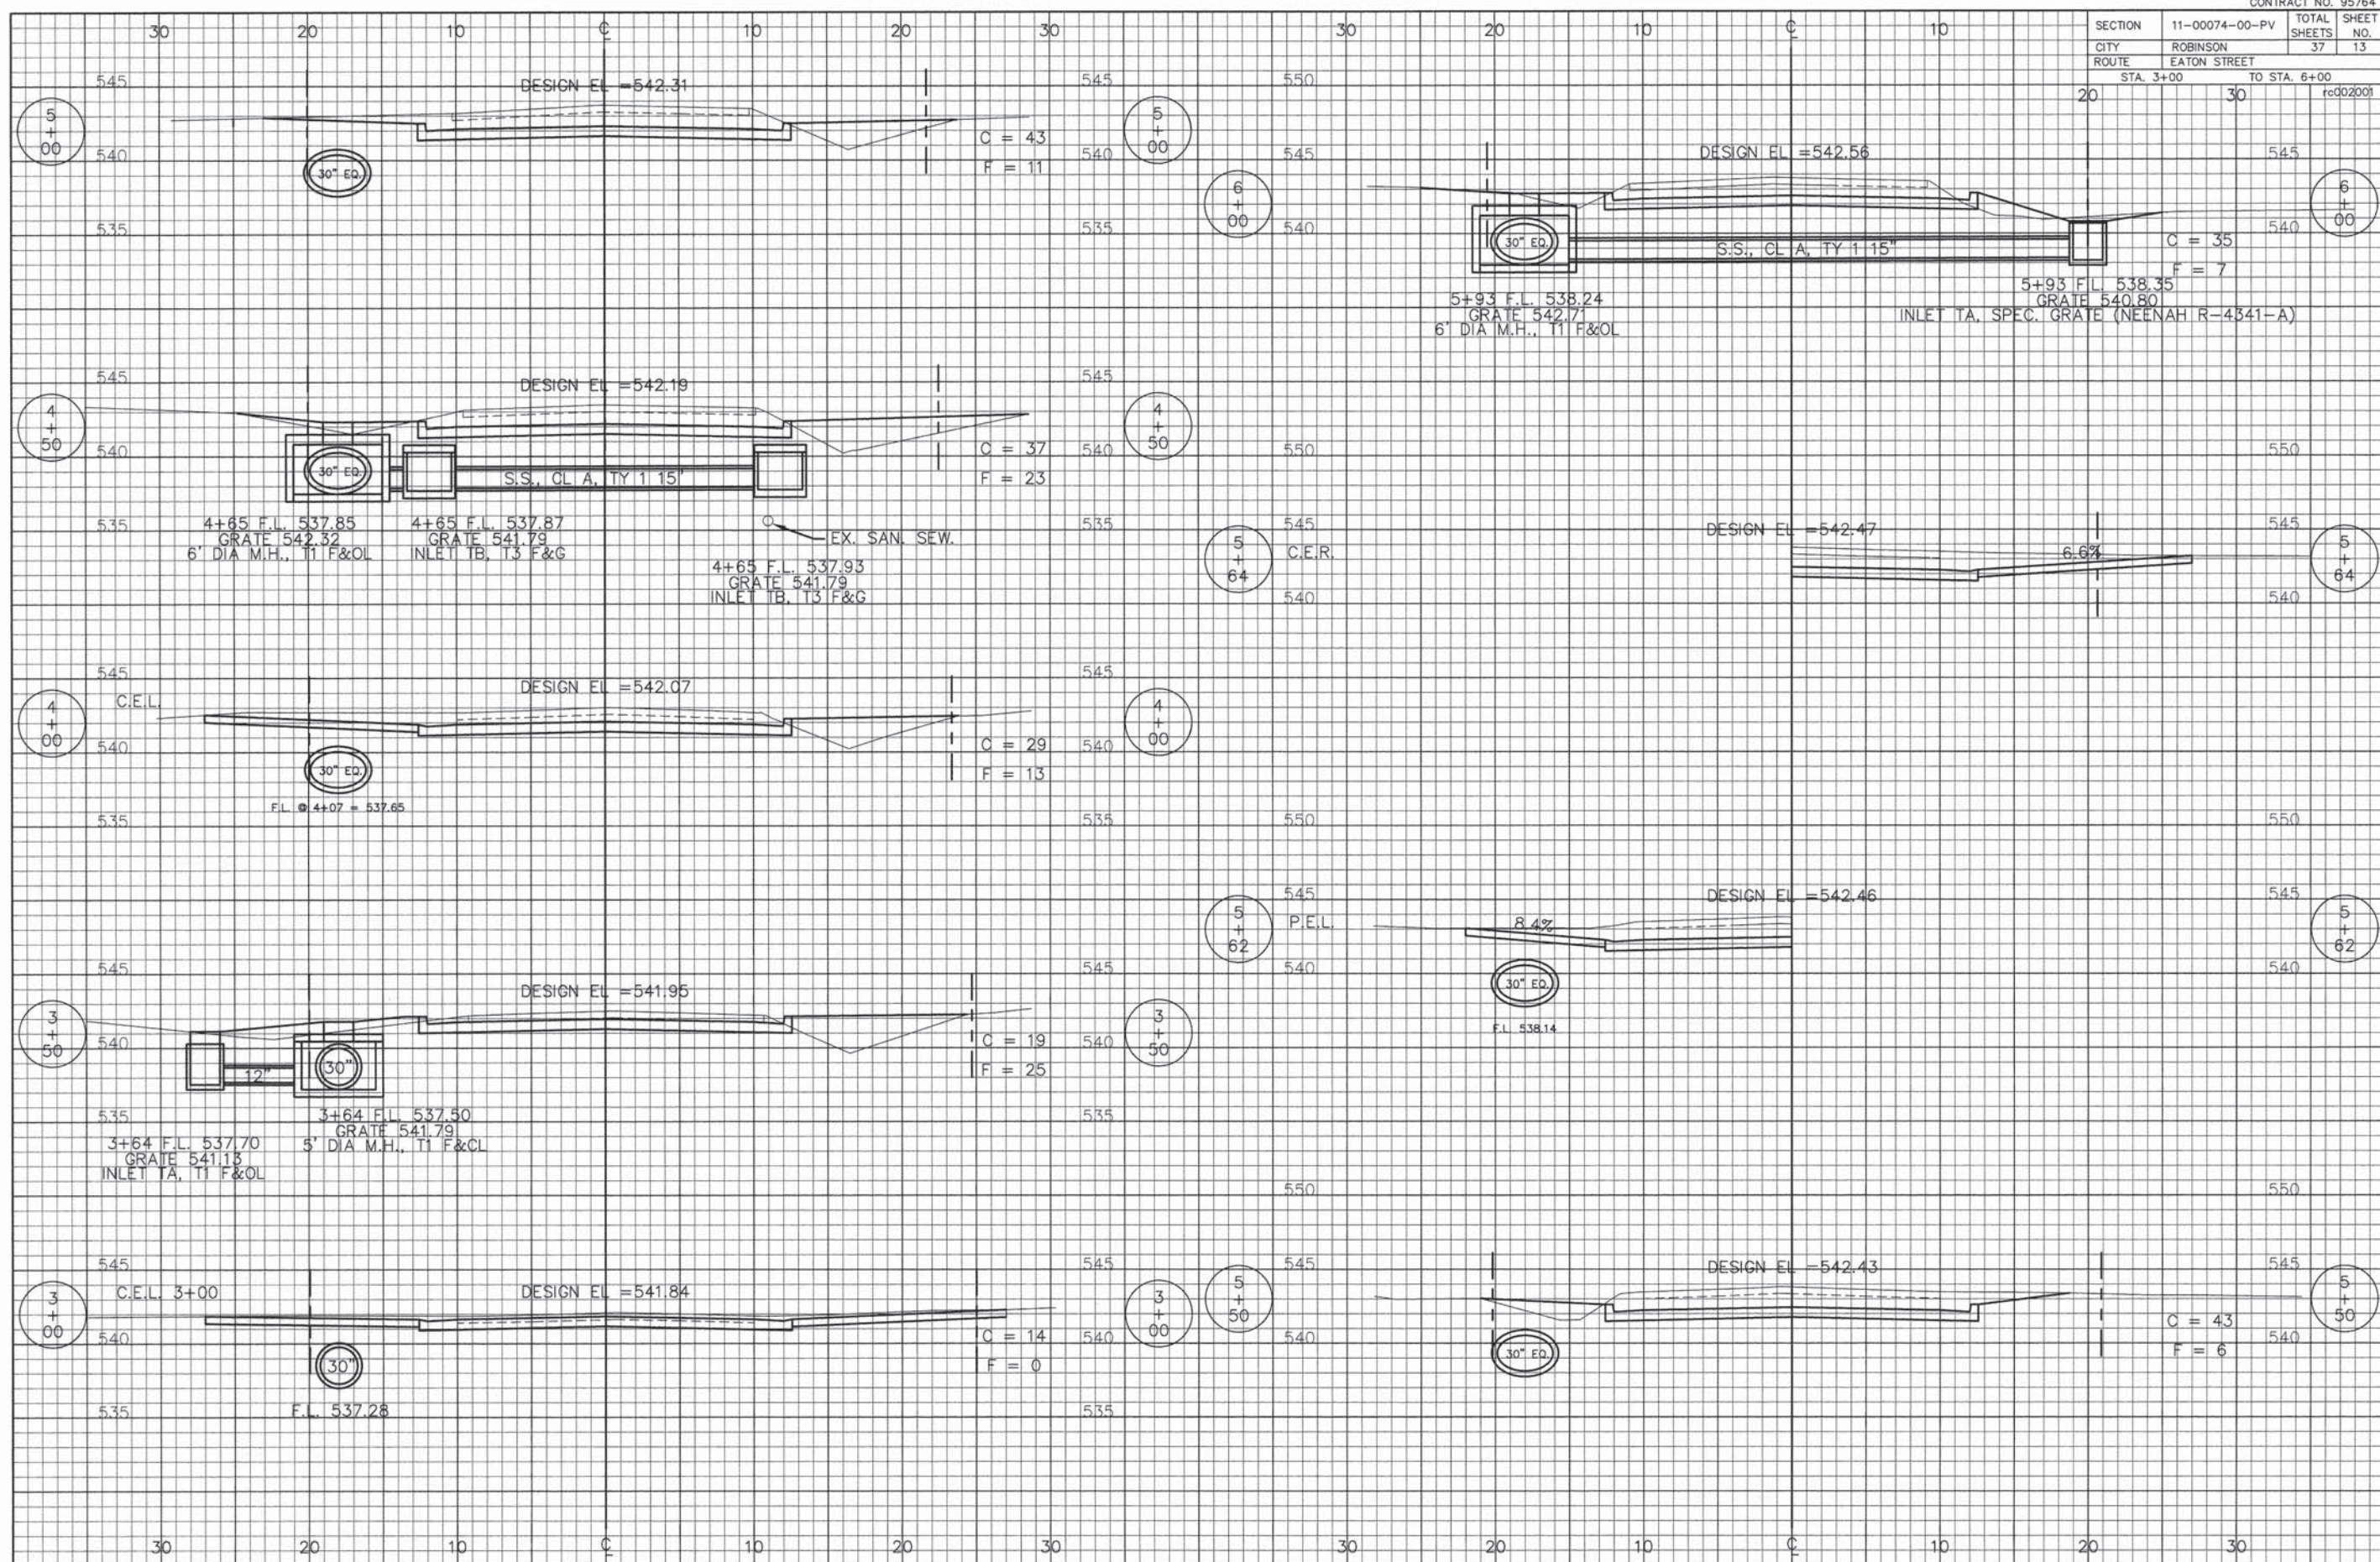

SECTION	11-00074-00-PV	TOTAL SHEETS	37	SHEET NO.	13
CITY	ROBINSON				
ROUTE	EATON STREET				
STA. 3+00		TO STA. 6+00		red02001