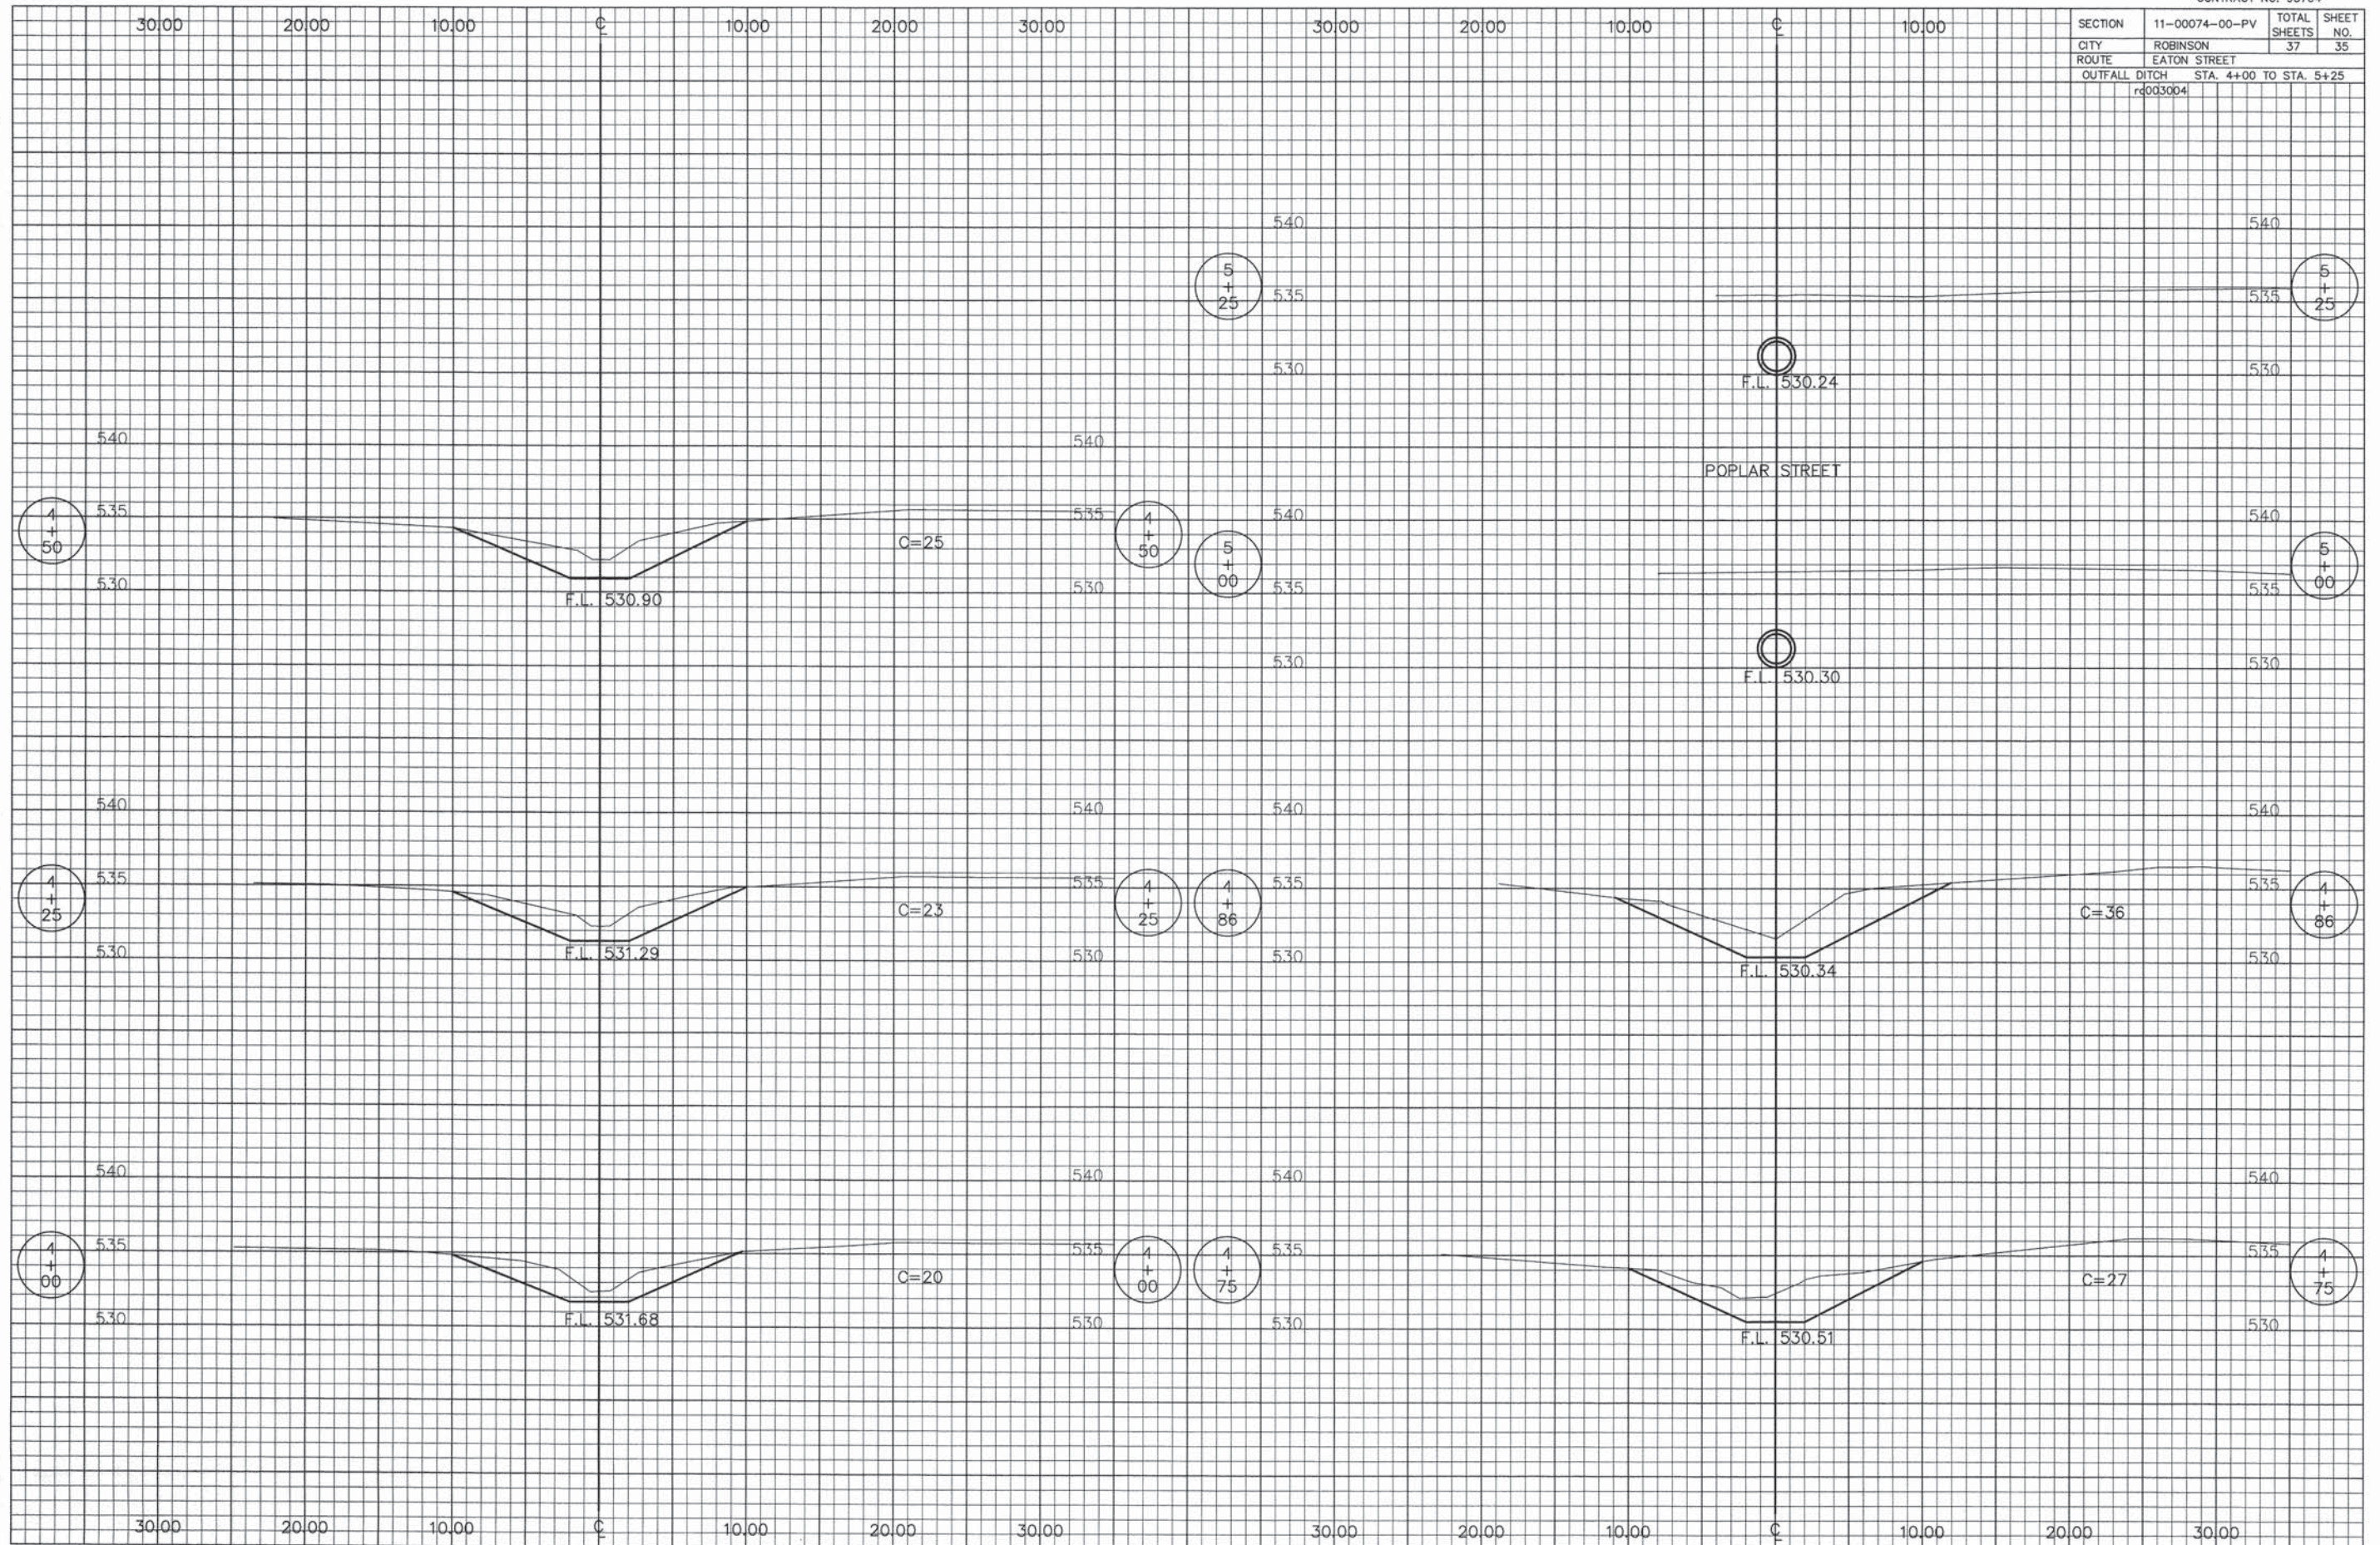

SECTION	11-00074-00-PV	TOTAL SHEETS	37	SHEET NO.	35
CITY	ROBINSON				
ROUTE	EATON STREET				
OUTFALL DITCH	STA. 4+00 TO STA. 5+25				
	rd003004