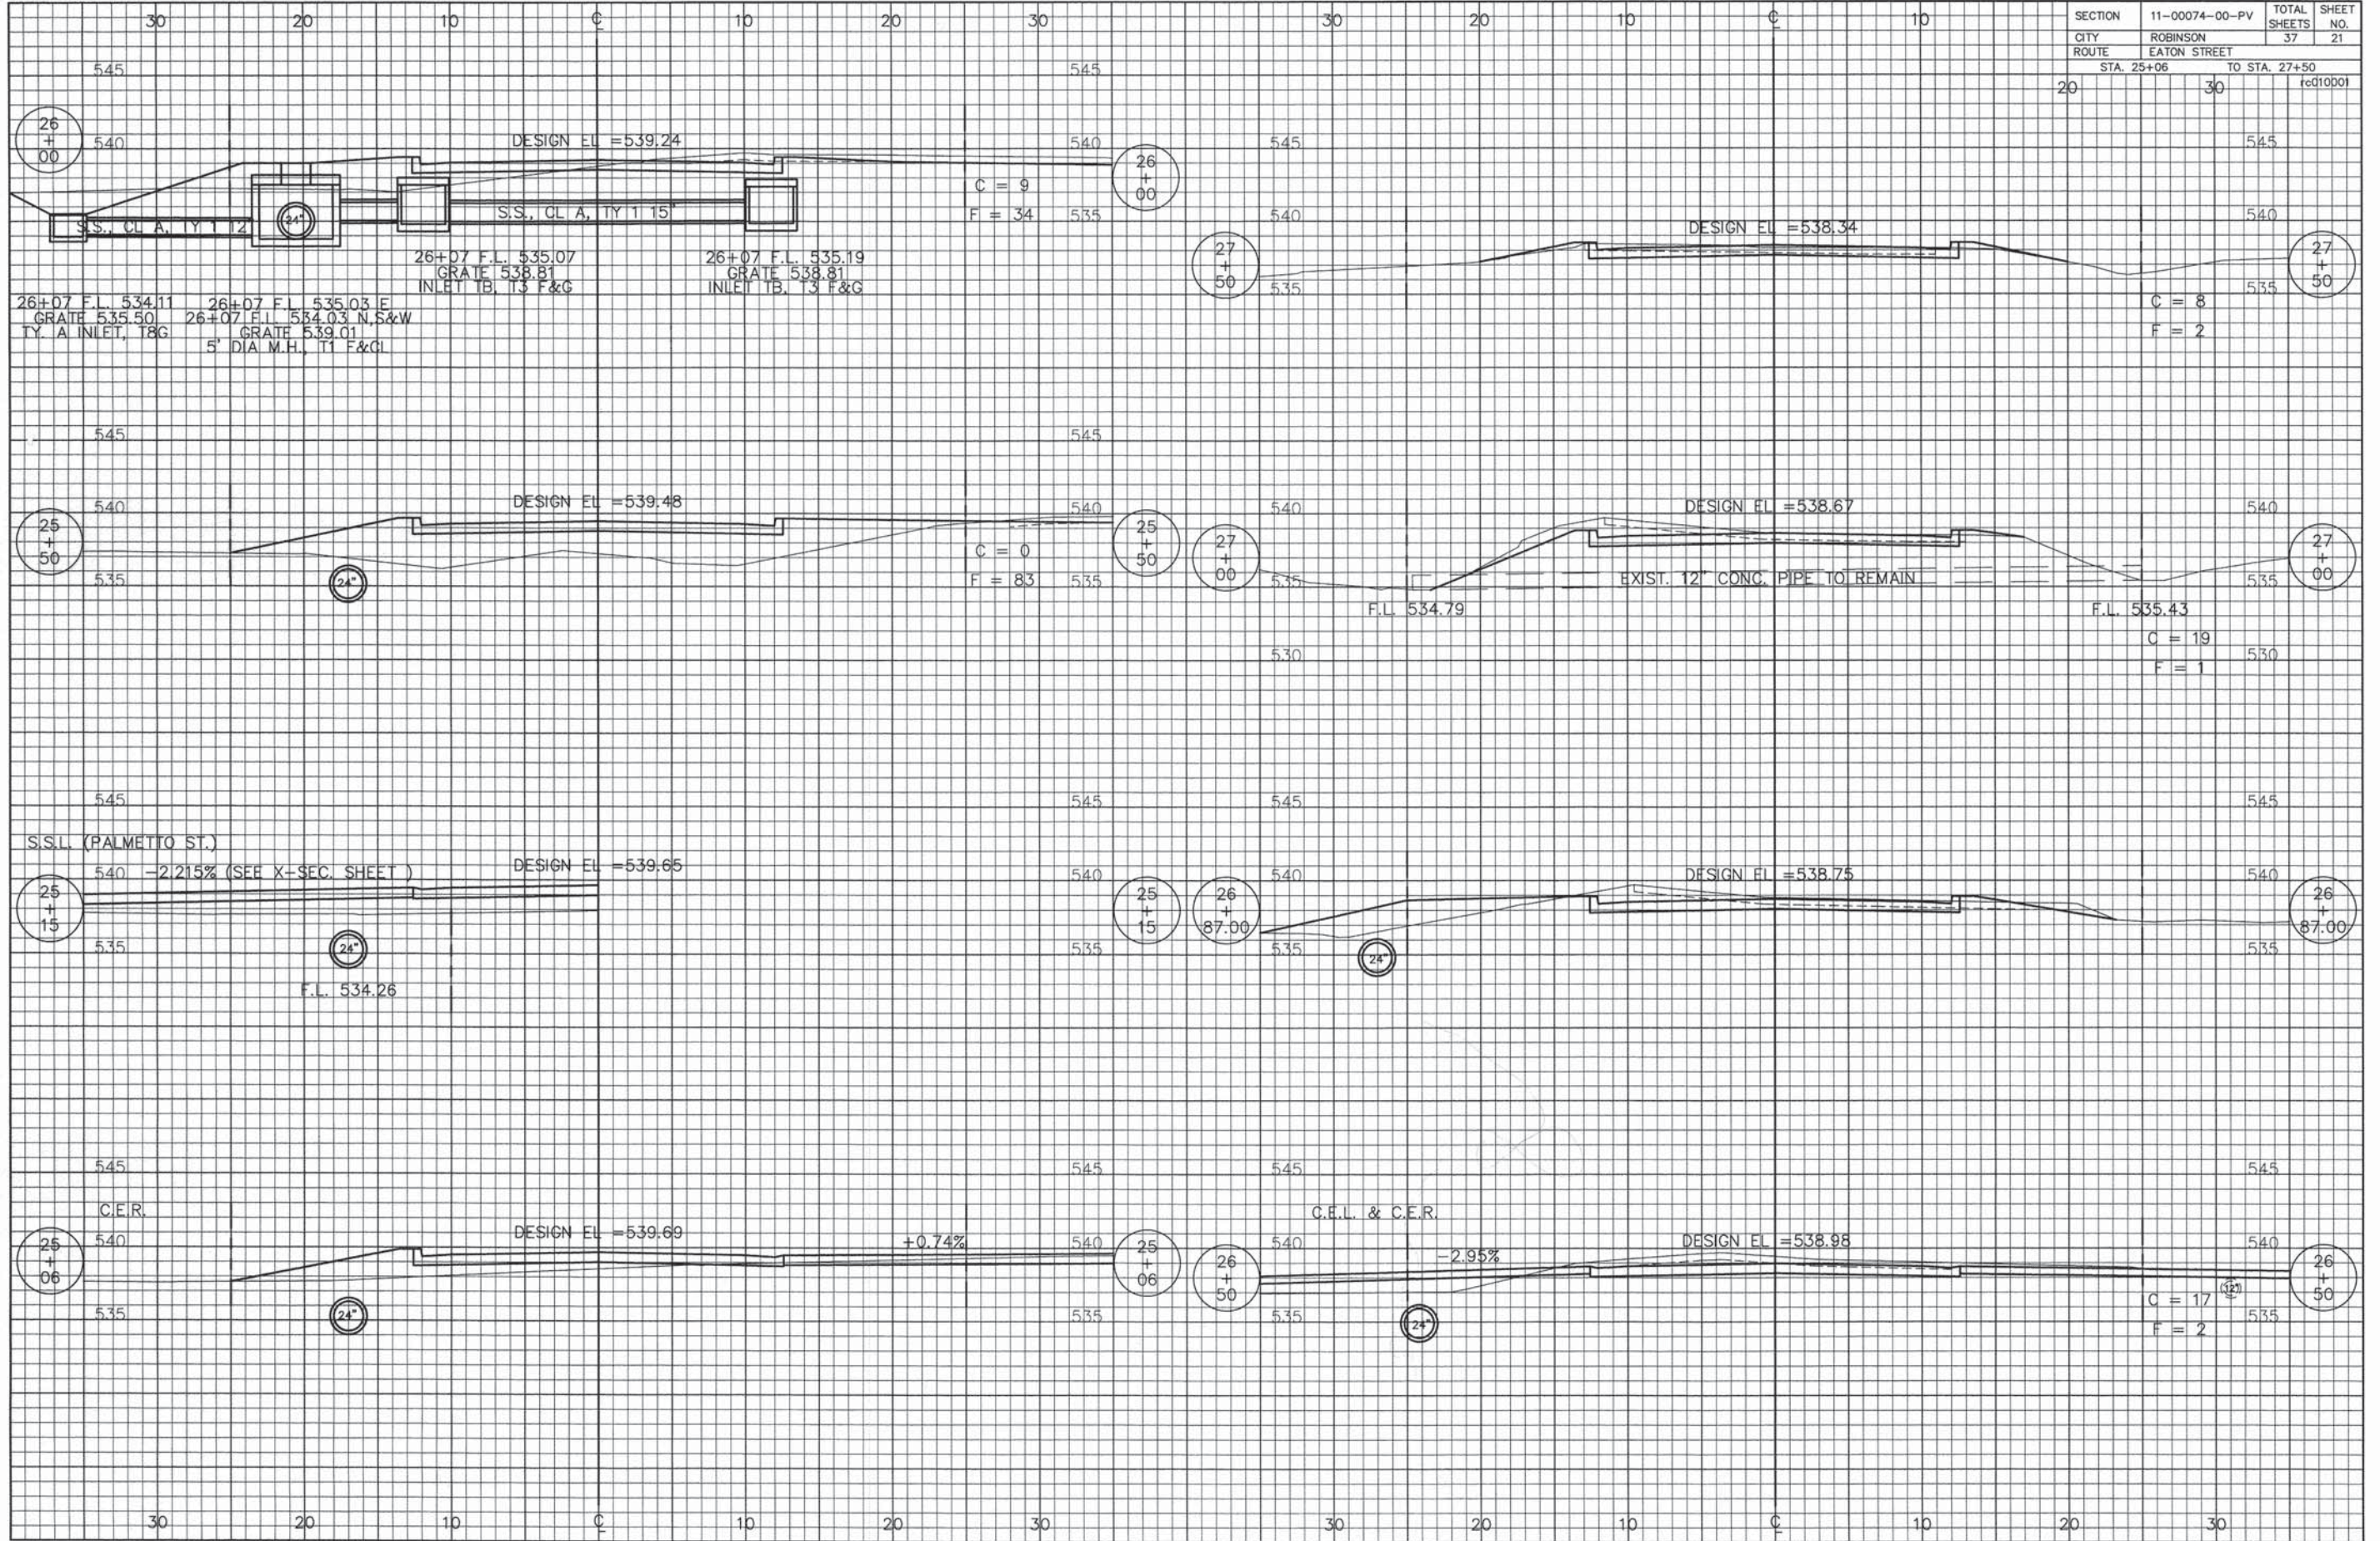

SECTION	11-00074-00-PV	TOTAL SHEETS	37	SHEET NO.	7
CITY	ROBINSON				
ROUTE	EATON STREET				
STA. 18+00		TO STA. 24+00		RCP04001	

SCALES:
1" = 20' HOR
1" = 10' VER

B.M. #10 ELEV. 543.76
P.K. NAIL IN POWER POLE
± 125' LEFT ± STA. 18+40

SECTION	11-00074-00-PV	TOTAL SHEETS	37	SHEET NO.	20
CITY	ROBINSON				
ROUTE	EATON STREET				
STA. 23+00		TO STA. 25+00			
20		30		rc009001	

23+00 F.L. 535.72
GRATE 541.00
5' DIA M.H., T1 F&CL

23+00 F.L. 535.74
GRATE 540.24
INLET TB, T3 F&G

C = 1
F = 39

C = 19
F = 2

C = 44
F = 0

SECTION	11-00074-00-PV	TOTAL SHEETS	37	SHEET NO.	21
CITY	ROBINSON				
ROUTE	EATON STREET				
STA. 25+06		TO STA. 27+50		red10001	

DESIGN EL = 539.24
 S.S., CL A, TY 12
 S.S., CL A, TY 15
 C = 9
 F = 34
 26+07 F.L. 535.07
 GRATE 538.81
 INLET TB. 13 F&G
 26+07 F.L. 535.19
 GRATE 538.81
 INLET TB. 13 F&G
 26+07 F.L. 534.11
 GRATE 535.50
 TY. A INLET, T8G
 26+07 F.L. 535.03 E
 26+07 F.L. 534.03 N,S&W
 GRATE 539.01
 5' DIA M.H., T1 F&G1

SECTION	11-00074-00-PV	TOTAL SHEETS	37	SHEET NO.	22
CITY	ROBINSON				
ROUTE	EATON STREET				
STA. 28+00		TO STA. 31+50		re011001	

DESIGN EL = 535.77
 S.D. 534.30 C = 0
 F = 29
 531.50

DESIGN EL = 534.56
 31+54 INV. 530.58
 GRATE 534.11
 4' DIA M.H., T1 F&CL
 C = 0
 F = 43