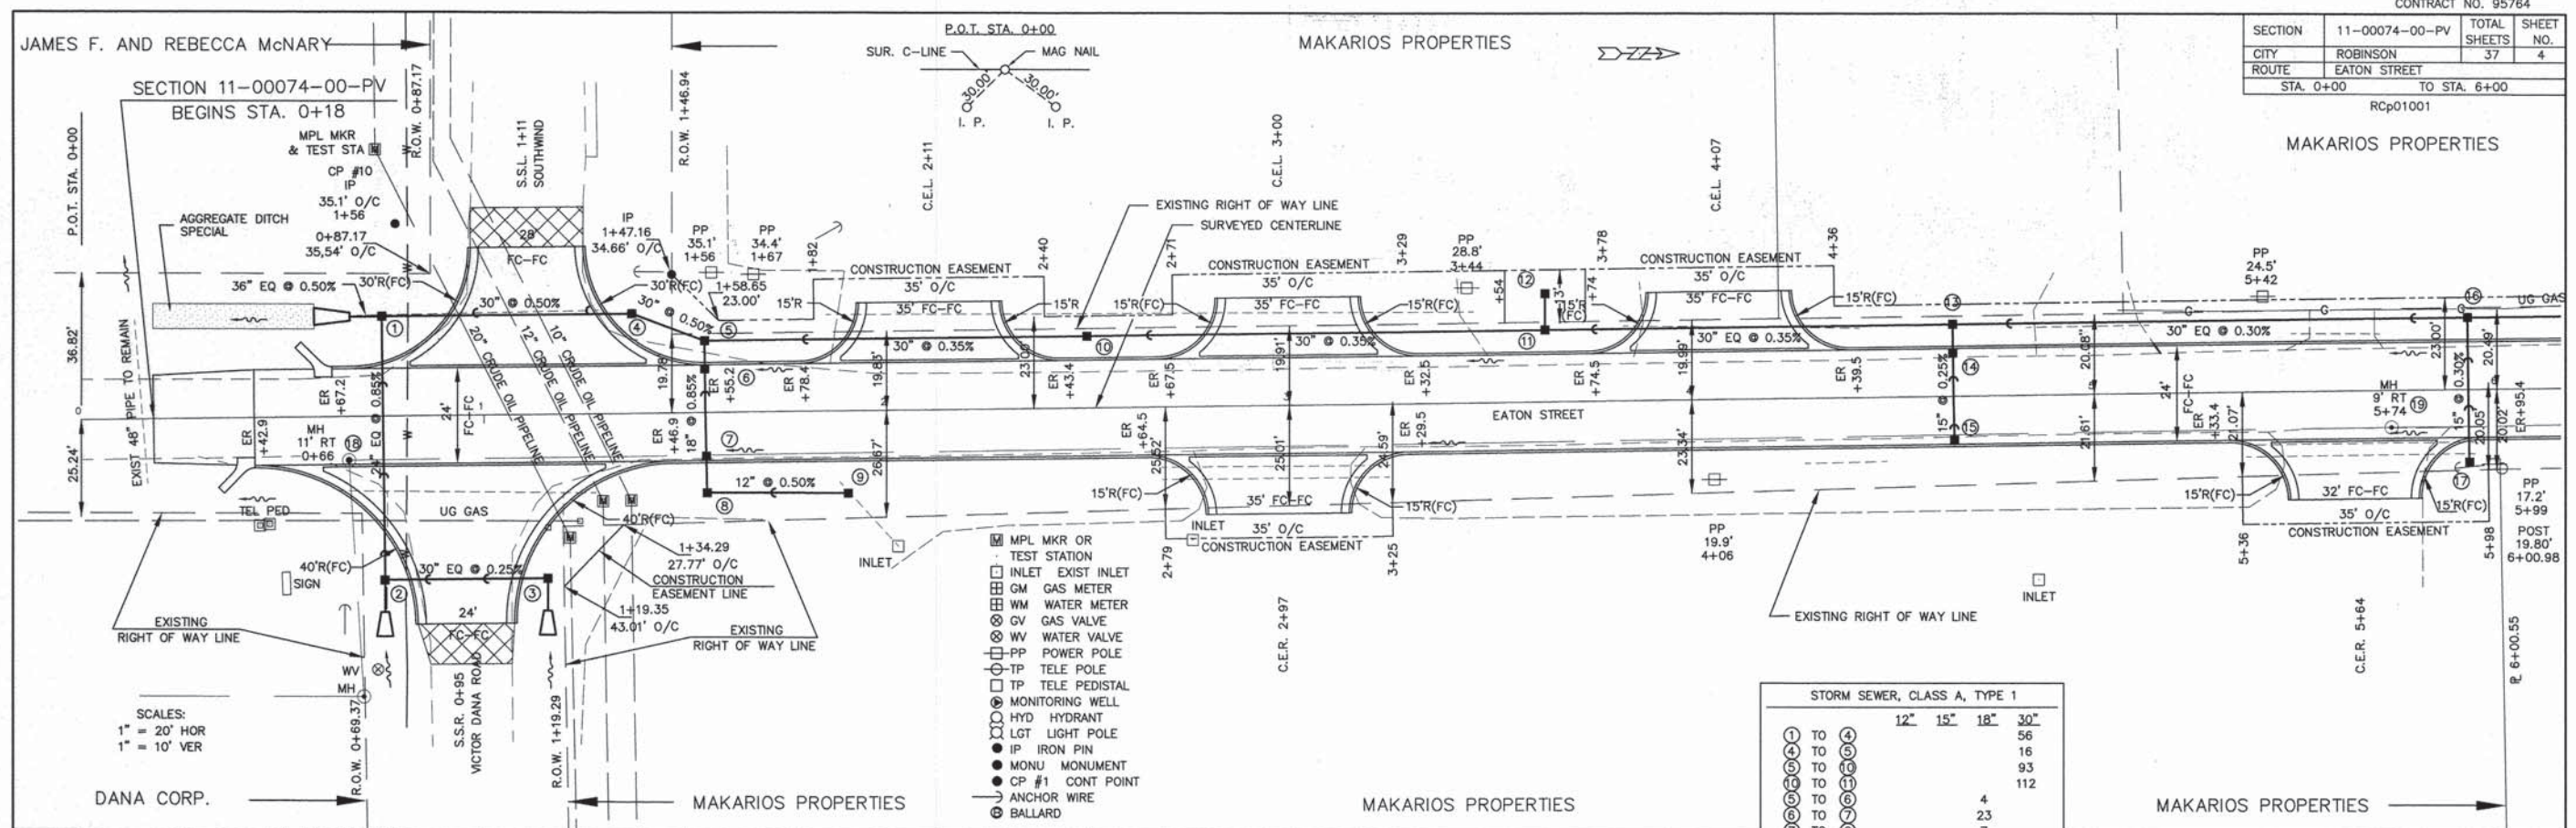

SECTION	11-00074-00-PV	TOTAL SHEETS	37
CITY	ROBINSON	SHEET NO.	4
ROUTE	EATON STREET		
STA. 0+00 TO STA. 6+00			
Rcp01001