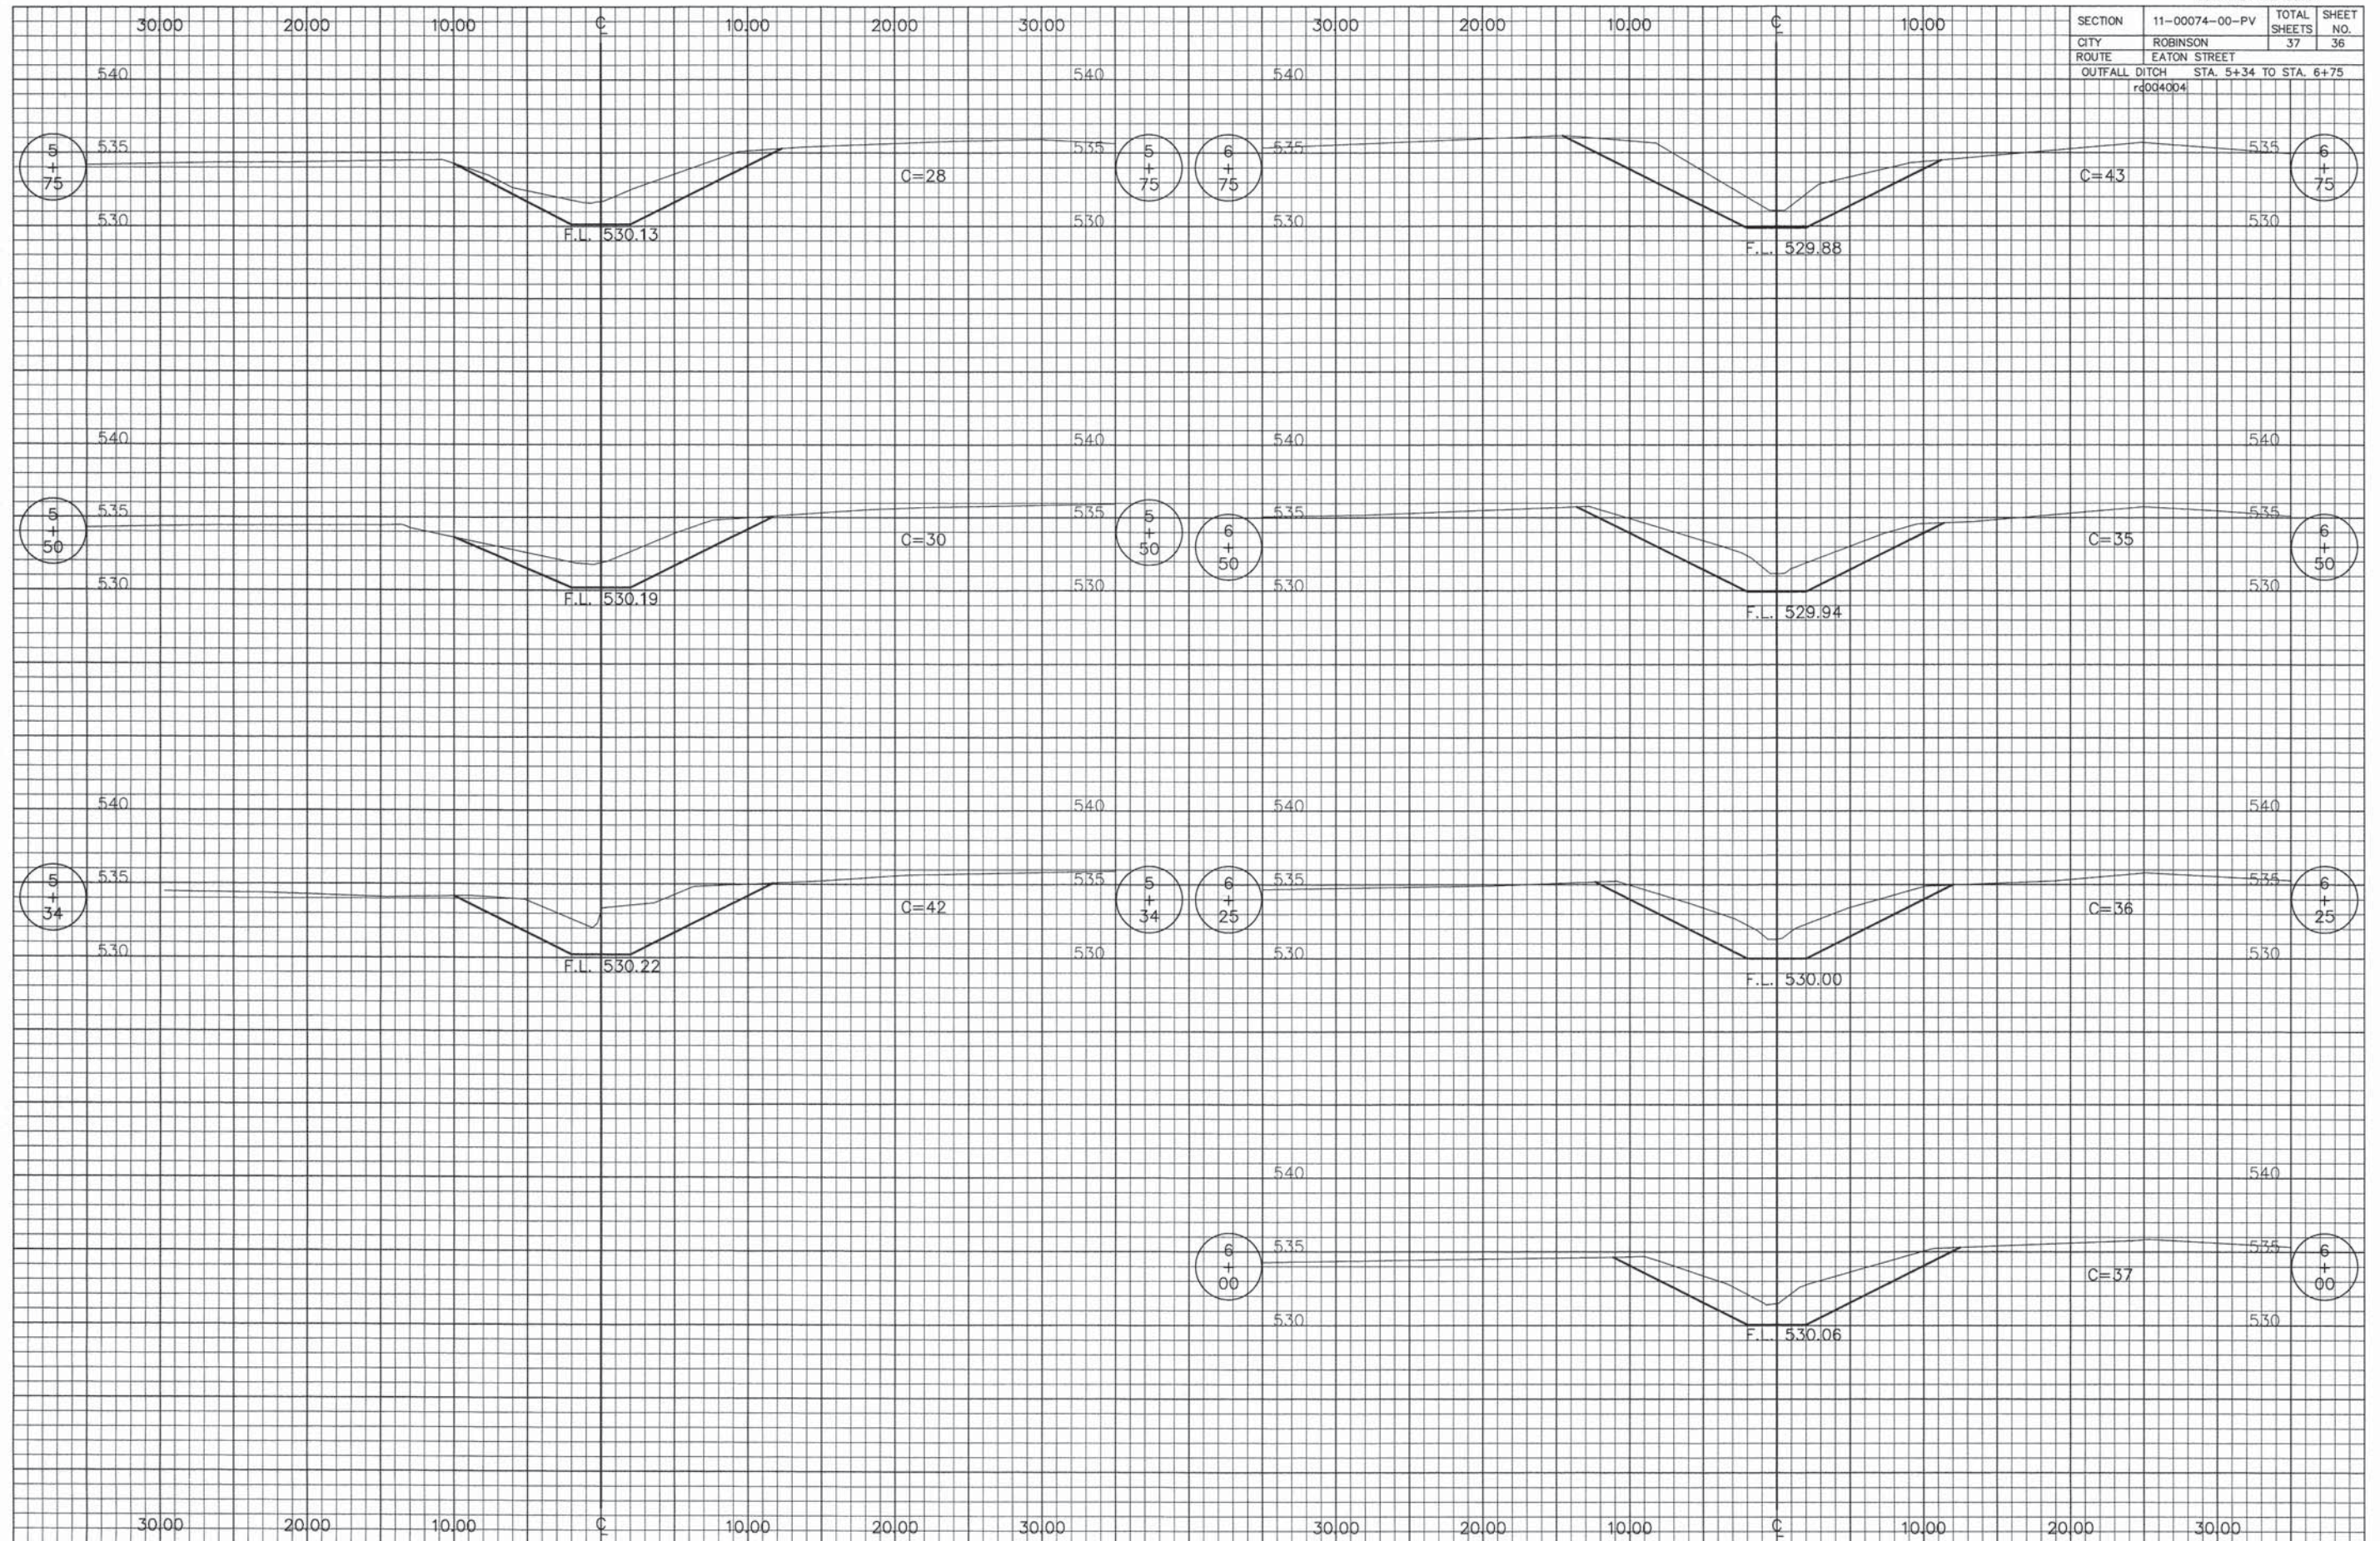

SECTION	11-00074-00-PV	TOTAL SHEETS	37	SHEET NO.	36
CITY	ROBINSON				
ROUTE	EATON STREET				
OUTFALL DITCH	STA. 5+34 TO STA. 6+75				
	rd004004