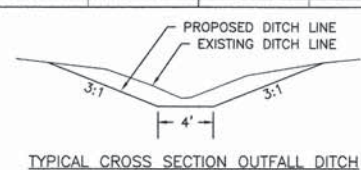

SECTION	11-00074-00-PV	TOTAL SHEETS	37	SHEET NO.	31
CITY	ROBINSON				
ROUTE	EATON STREET				
OUTFALL DITCH	STA. 0+00 TO STA. 4+86				
RCp01004					

SCALES:
1" = 20' HOR
1" = 10' VER

INLET & PIPE PROTECTION
TOTAL THIS SHEET = 2 EACH

INCIDENTAL HMA RESURFACING 3"
POPLAR ST. @ P CUL = 3 TON

AGGREGATE BASE CSE, TY B 6"
POPLAR ST. @ P CUL = 6 TON

SEEDING, CLASS 1 (SPECIAL)
OUTFALL DITCH STA. 0+00 TO STA. 8+56 = 0.6 ACRES

PRECAST CONCRETE FLARED END SECTION 24"
MAPLE ST. @ OUTFALL DITCH = 2 EACH
POPLAR ST. @ OUTFALL DITCH = 2 EACH
TOTAL = 4 EACH

PIPE CULVERTS, CL. A, TY 1, 24"
MAPLE ST. @ OUTFALL DITCH = 36 FEET
POPLAR ST. @ OUTFALL DITCH = 36 FEET
TOTAL = 72 FEET

TRENCH BACKFILL
MAPLE ST. @ OUTFALL DITCH = 6.8 CU YD
POPLAR ST. @ OUTFALL DITCH = 22.9 CU YD
TOTAL = 29.7 CU YD

DRAINAGE STRUCTURES

NO	TYPE	INVERT	GRATE
1	INLET TB T8G	530.38	535.00
2	PRC FLARED END SEC	530.34	N/A