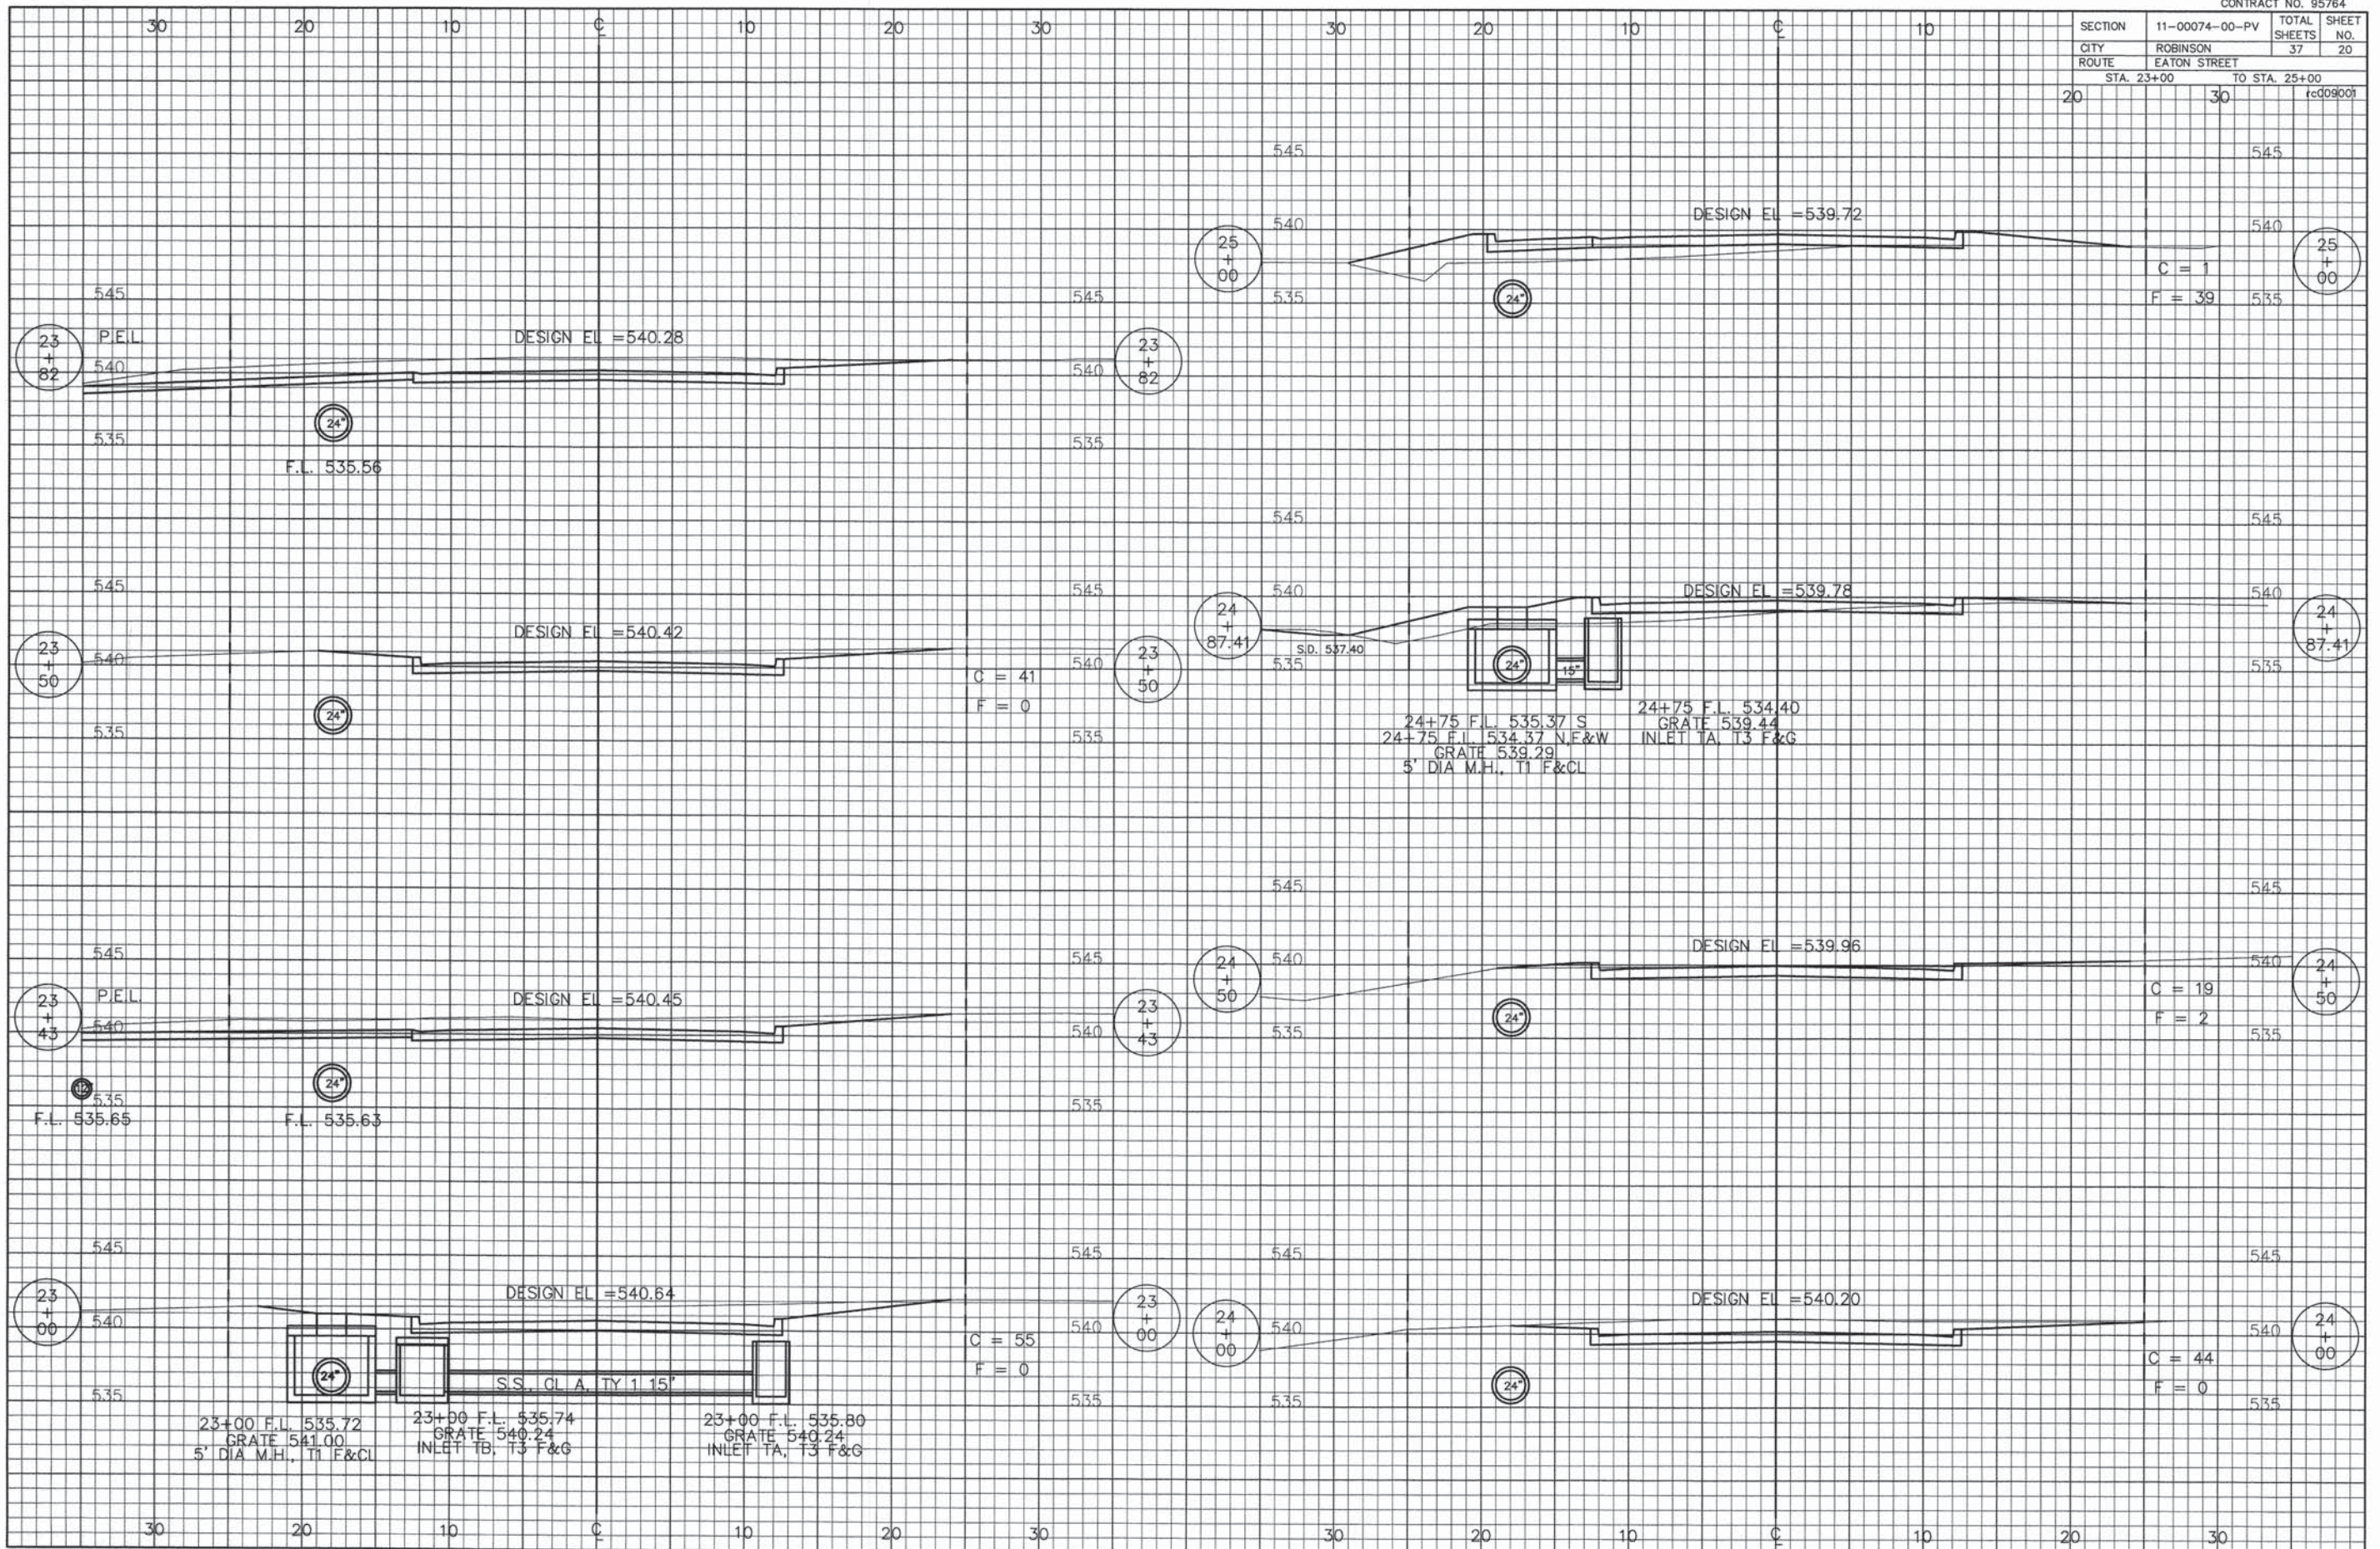

SECTION	11-00074-00-PV	TOTAL SHEETS	37	SHEET NO.	7
CITY	ROBINSON				
ROUTE	EATON STREET				
STA. 18+00		TO STA. 24+00		RCP04001	

SCALES:
1" = 20' HOR
1" = 10' VER

B.M. #10 ELEV. 543.76
P.K. NAIL IN POWER POLE
± 125' LEFT ± STA. 18+40

SECTION	11-00074-00-PV	TOTAL SHEETS	37	SHEET NO.	16
CITY	ROBINSON				
ROUTE	EATON STREET				
STA. 12+50		TO STA. 14+83		re005001	

SECTION	11-00074-00-PV	TOTAL SHEETS	37	SHEET NO.	17
CITY	ROBINSON				
ROUTE	EATON STREET				
	STA. 15+00	TO STA.	17+22	re006001	

SECTION	11-00074-00-PV	TOTAL SHEETS	37	SHEET NO.	18
CITY	ROBINSON				
ROUTE	EATON STREET				
STA. 17+50		TO STA. 19+72.05		rc007001	

SECTION	11-00074-00-PV	TOTAL SHEETS	37	SHEET NO.	19
CITY	ROBINSON				
ROUTE	EATON STREET				
STA. 20+00		TO STA. 22+50		rec08001	

SECTION	11-00074-00-PV	TOTAL SHEETS	37	SHEET NO.	20
CITY	ROBINSON				
ROUTE	EATON STREET				
STA. 23+00		TO STA. 25+00			
20		30		rc009001	

23+00 F.L. 535.72
GRATE 541.00
5' DIA M.H., T1 F&CL

23+00 F.L. 535.74
GRATE 540.24
INLET TB, T3 F&G