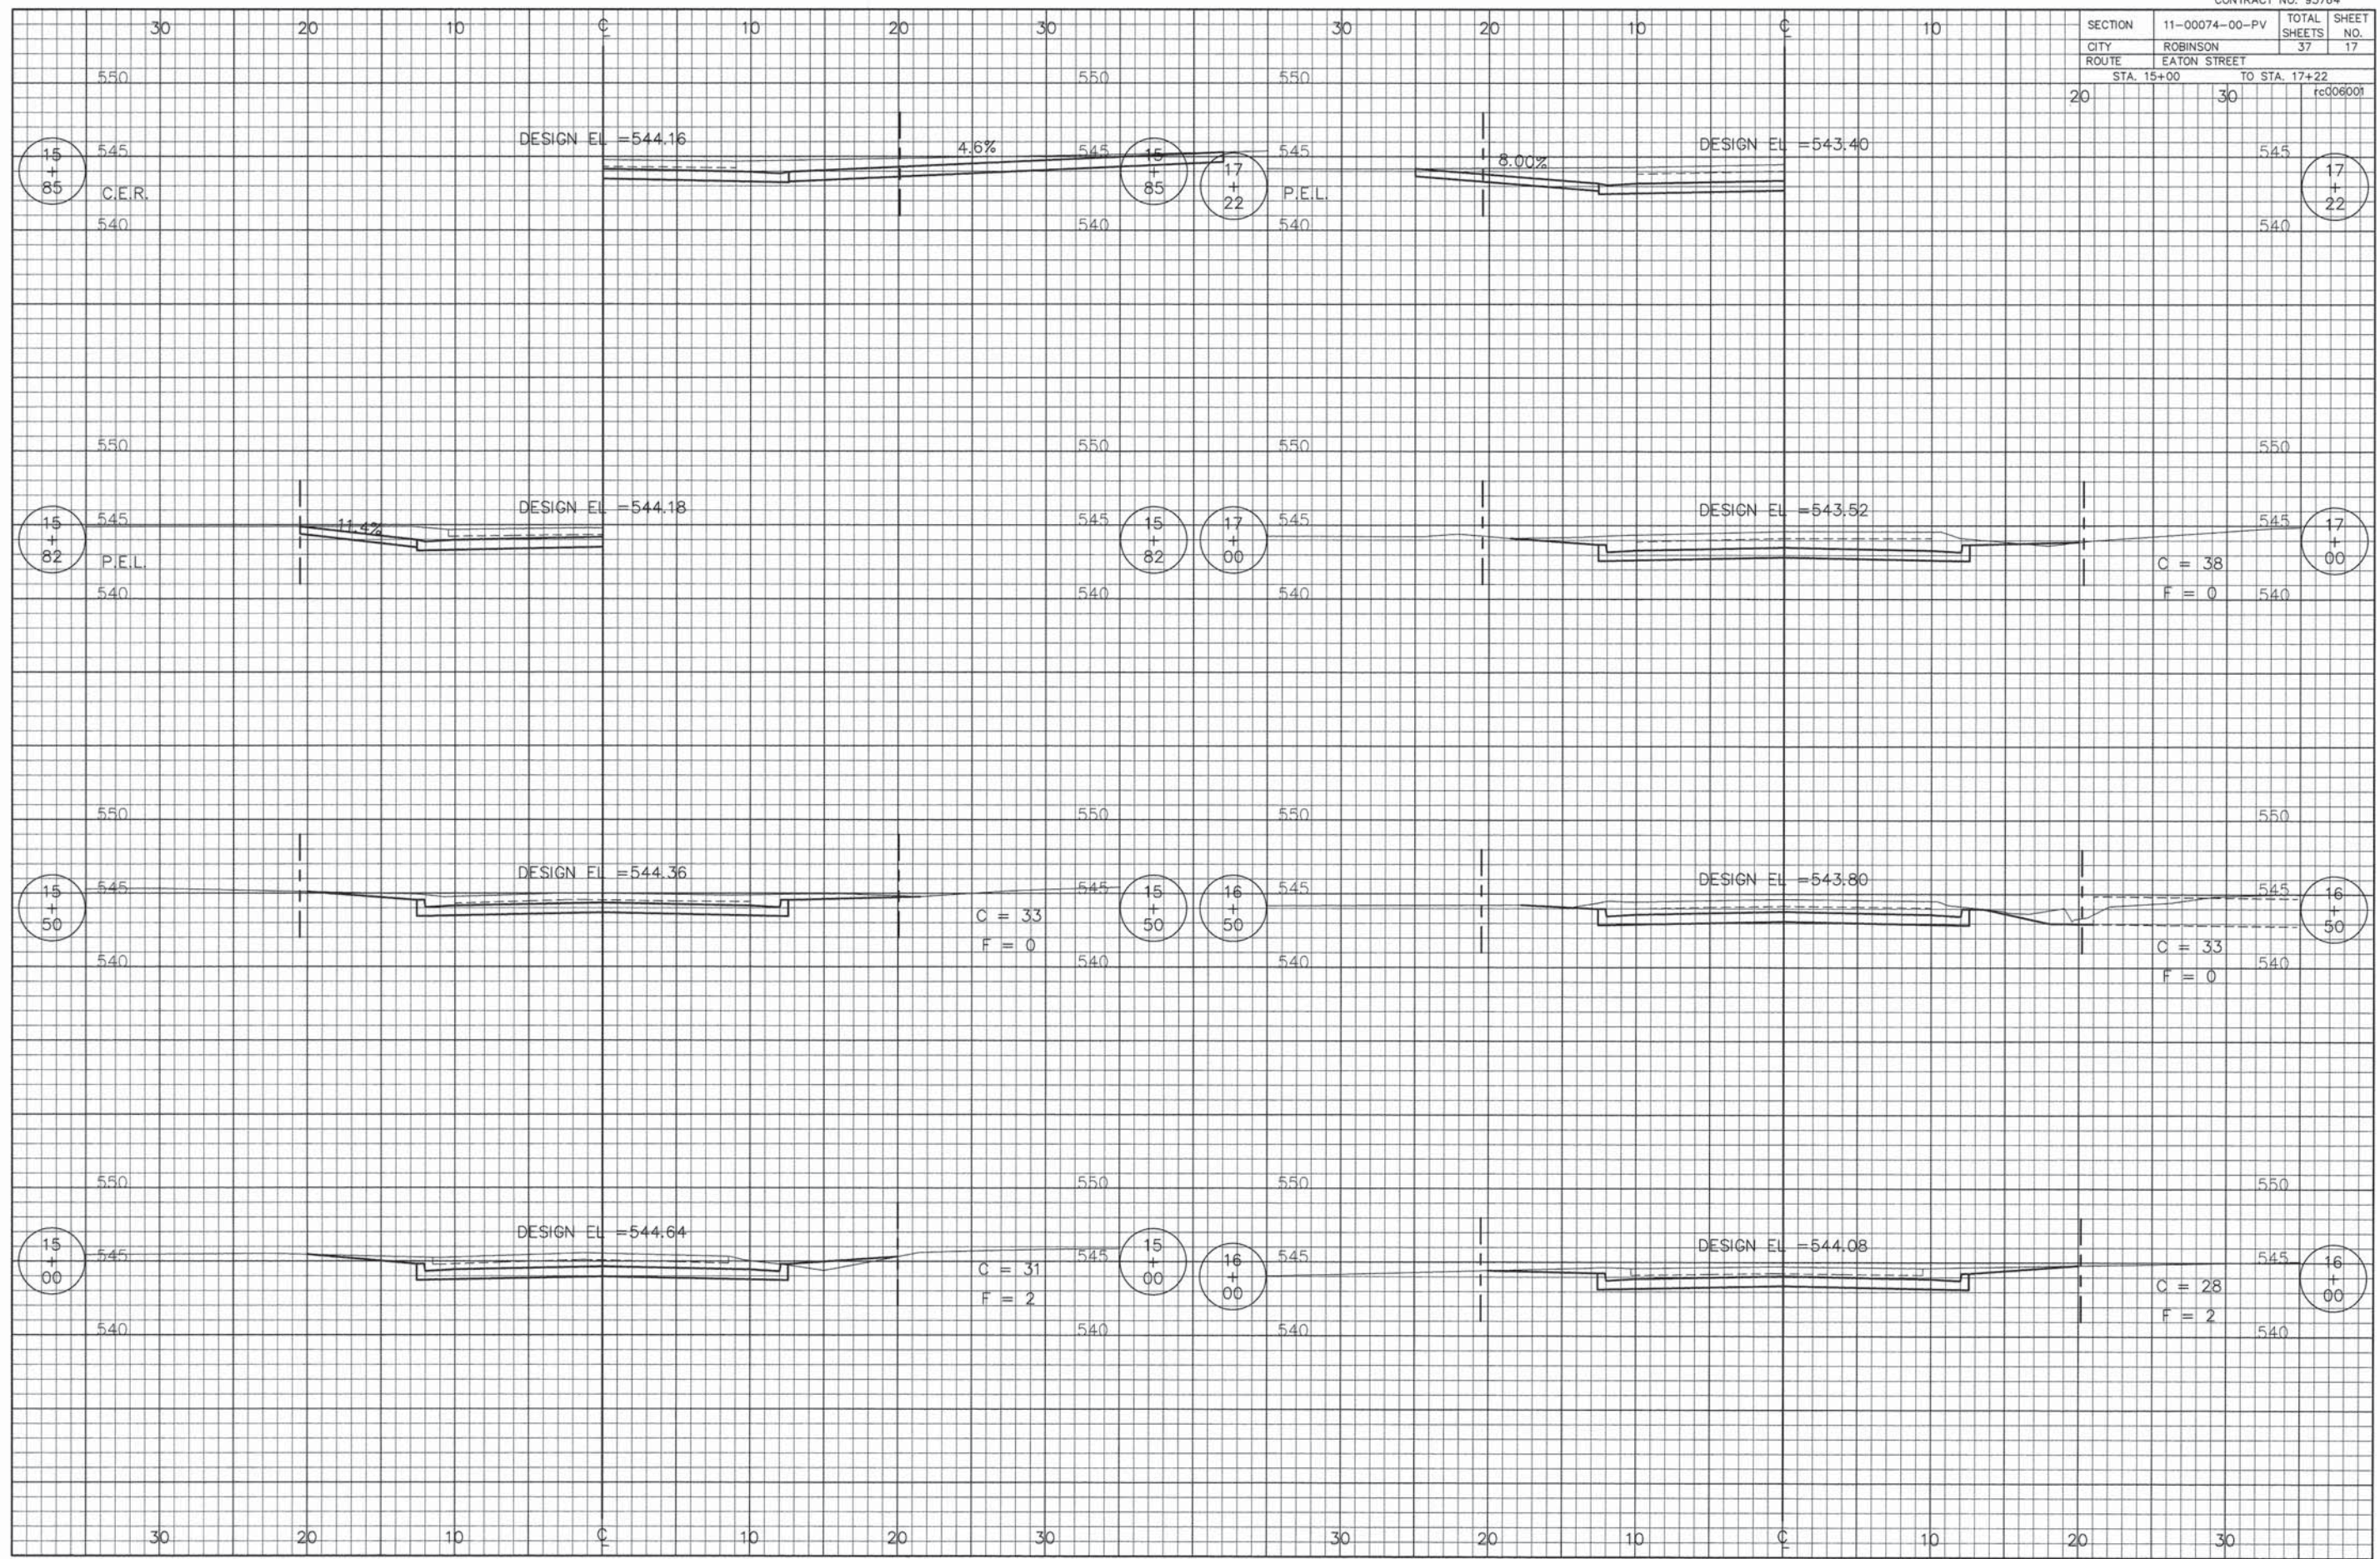

SECTION	11-00074-00-PV	TOTAL SHEETS	37	SHEET NO.	17
CITY	ROBINSON				
ROUTE	EATON STREET				
	STA. 15+00	TO STA.	17+22	re006001