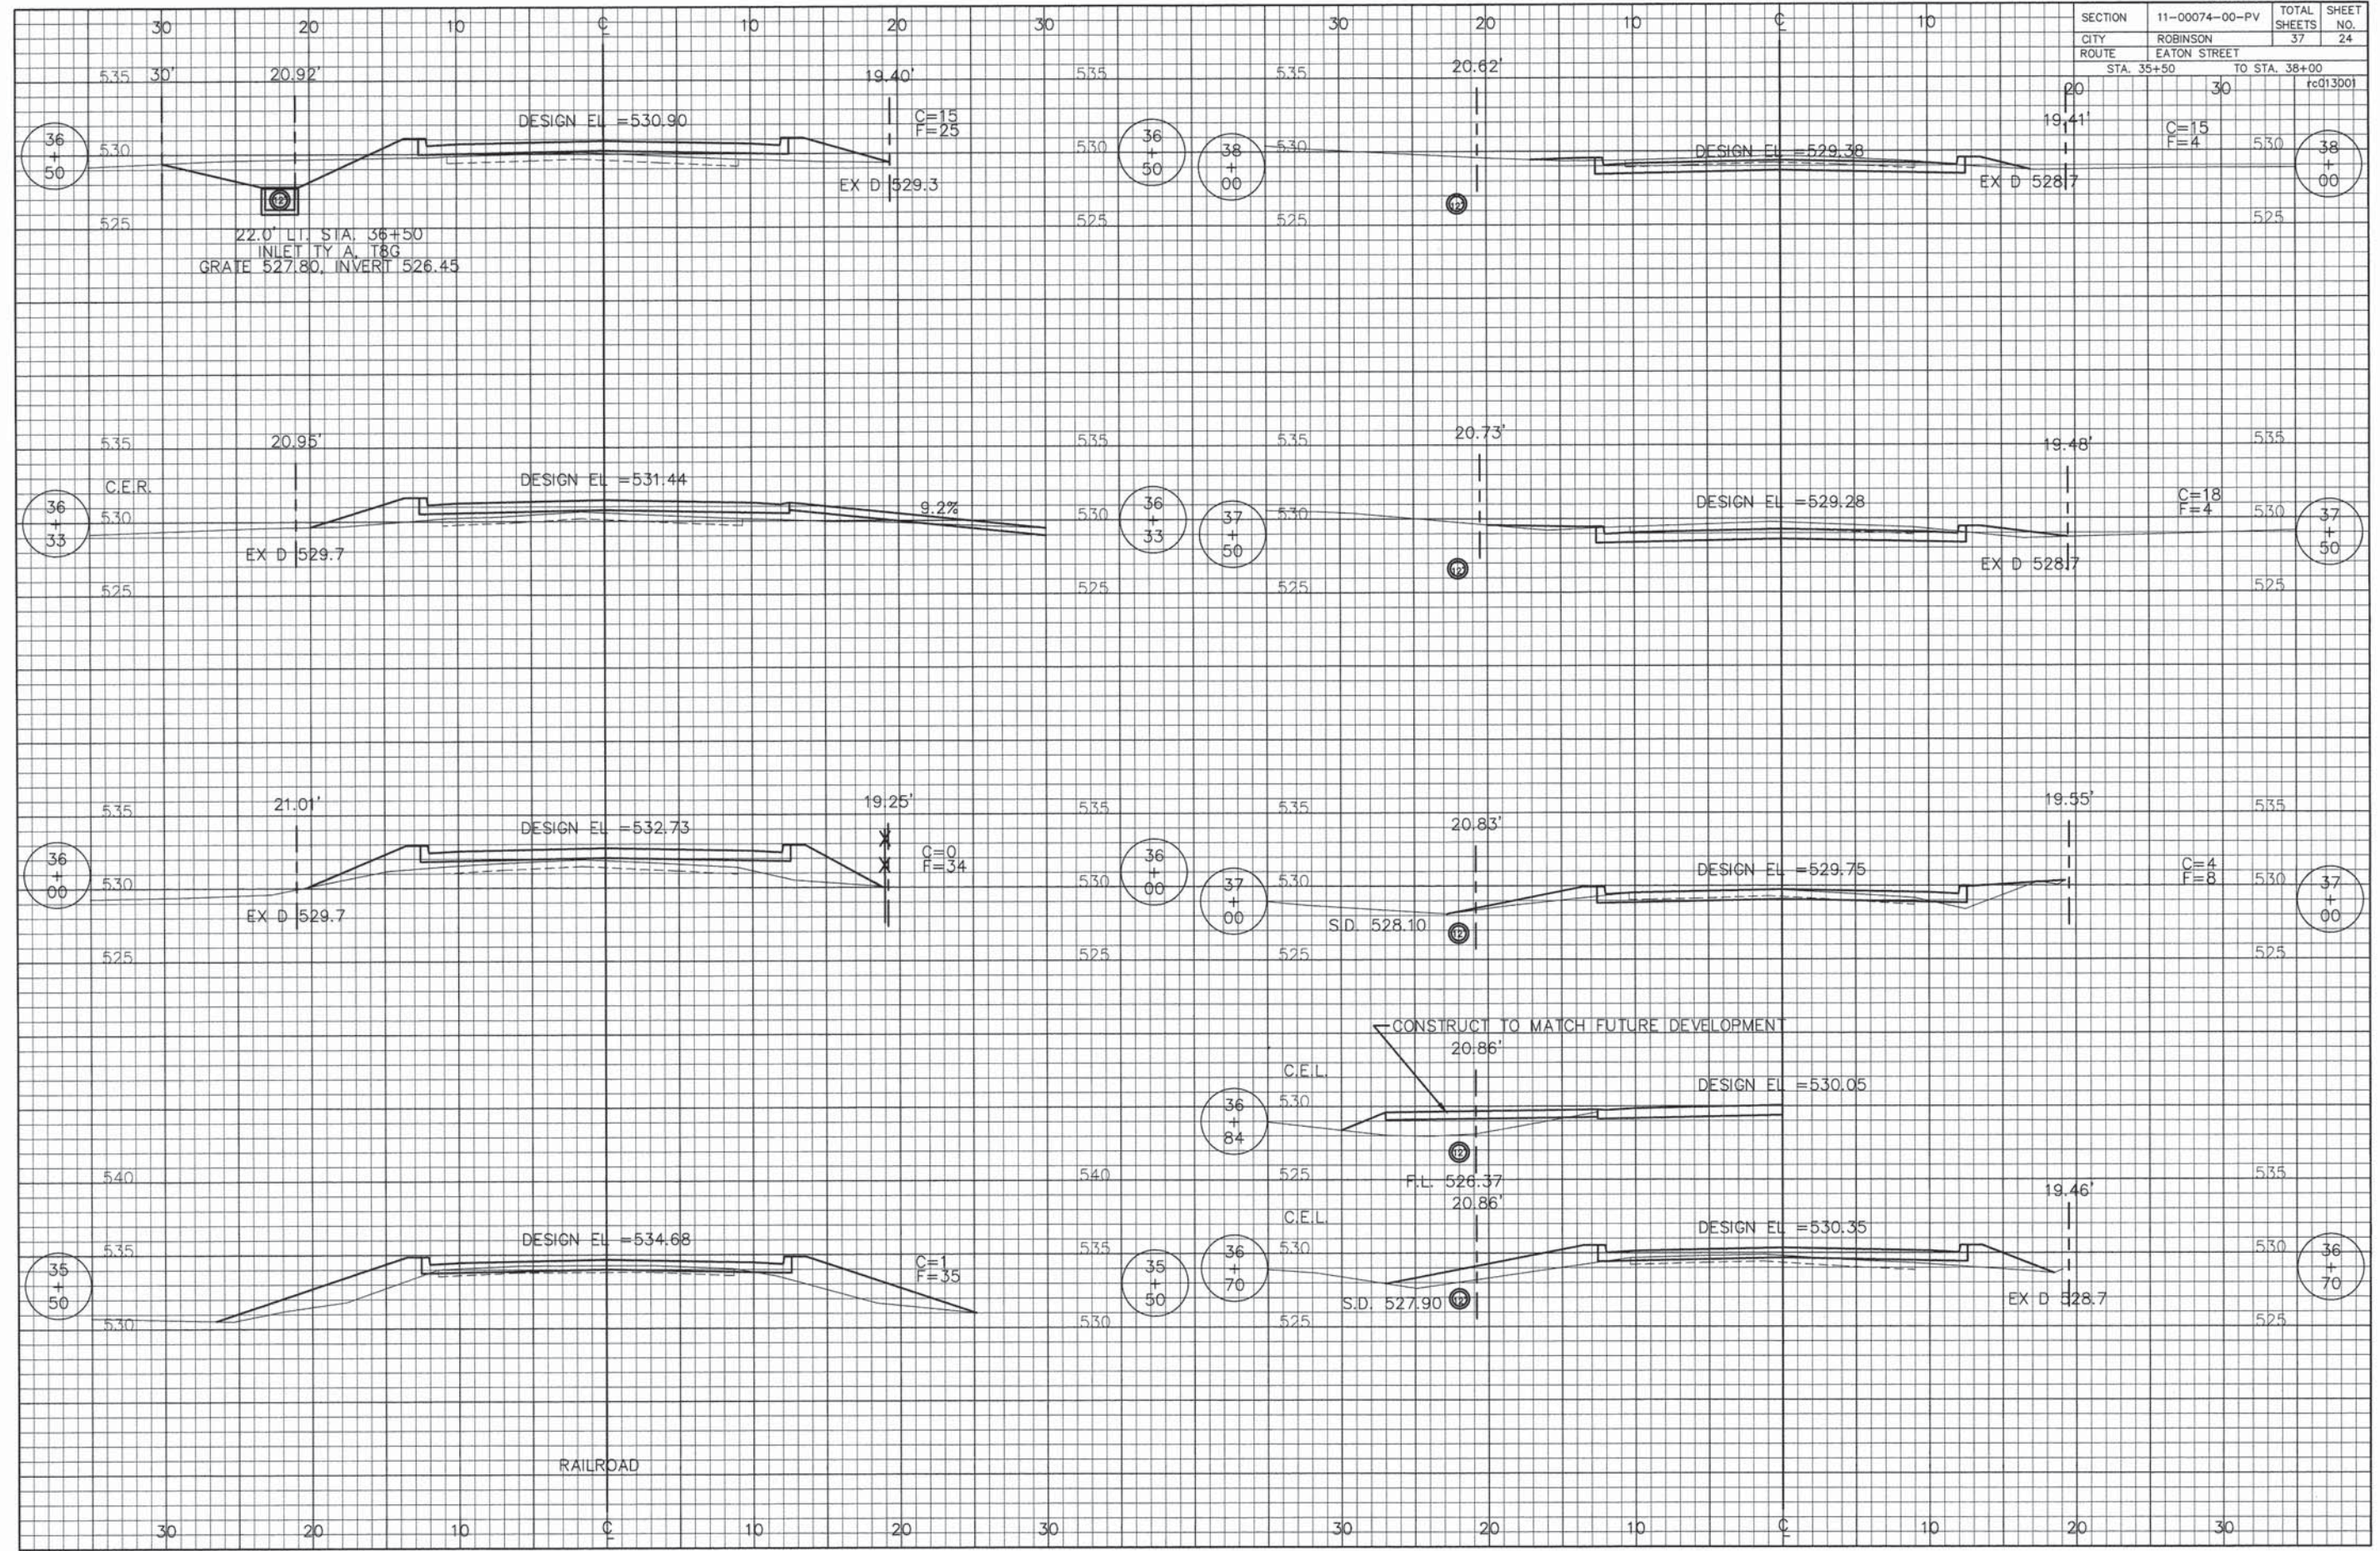

SECTION	11-00074-00-PV	TOTAL SHEETS	37	SHEET NO.	8
CITY	ROBINSON				
ROUTE	EATON STREET				
STA.	24+00	TO STA.	30+00		

CURVE DATA
 P.I. STA. 25+87.41
 $\Delta = 9^{\circ}-00'-56''$ RT.
 $D = 4^{\circ}-31'-06''$
 $T = 100.00'$
 $R = 1268.42'$
 $L = 199.59'$
 $E = 3.94'$

SECTION	11-00074-00-PV	TOTAL SHEETS	37	SHEET NO.	22
CITY	ROBINSON				
ROUTE	EATON STREET				
STA. 28+00		TO STA. 31+50		re011001	

DESIGN EL = 535.77
 S.D. 534.30 C = 0
 F = 29
 531.50

DESIGN EL = 534.56
 31+54 INV. 530.58
 GRATE 534.11
 4' DIA M.H., T1 F&CL
 C = 0
 F = 43

DESIGN EL = 535.16
 S.D. 533.60
 531.25
 C = 0
 F = 28

SECTION	11-00074-00-PV	TOTAL SHEETS	37	SHEET NO.	23
CITY	ROBINSON				
ROUTE	EATON STREET				
STA.	31+70	TO STA.	35+00	red12001	

SECTION	11-00074-00-PV	TOTAL SHEETS	37	SHEET NO.	23A
CITY	ROBINSON				
ROUTE	EATON STREET				
STA. 35+00		TO STA. 35+50		rc017001	

SECTION	11-00074-00-PV	TOTAL SHEETS	37	SHEET NO.	24
CITY	ROBINSON				
ROUTE	EATON STREET				
STA. 35+50		TO STA. 38+00		rc013001	

SECTION	11-00074-00-PV	TOTAL SHEETS	37	SHEET NO.	25
CITY	ROBINSON				
ROUTE	EATON STREET				
STA. 38+50		TO STA. 41+34		rc014001	