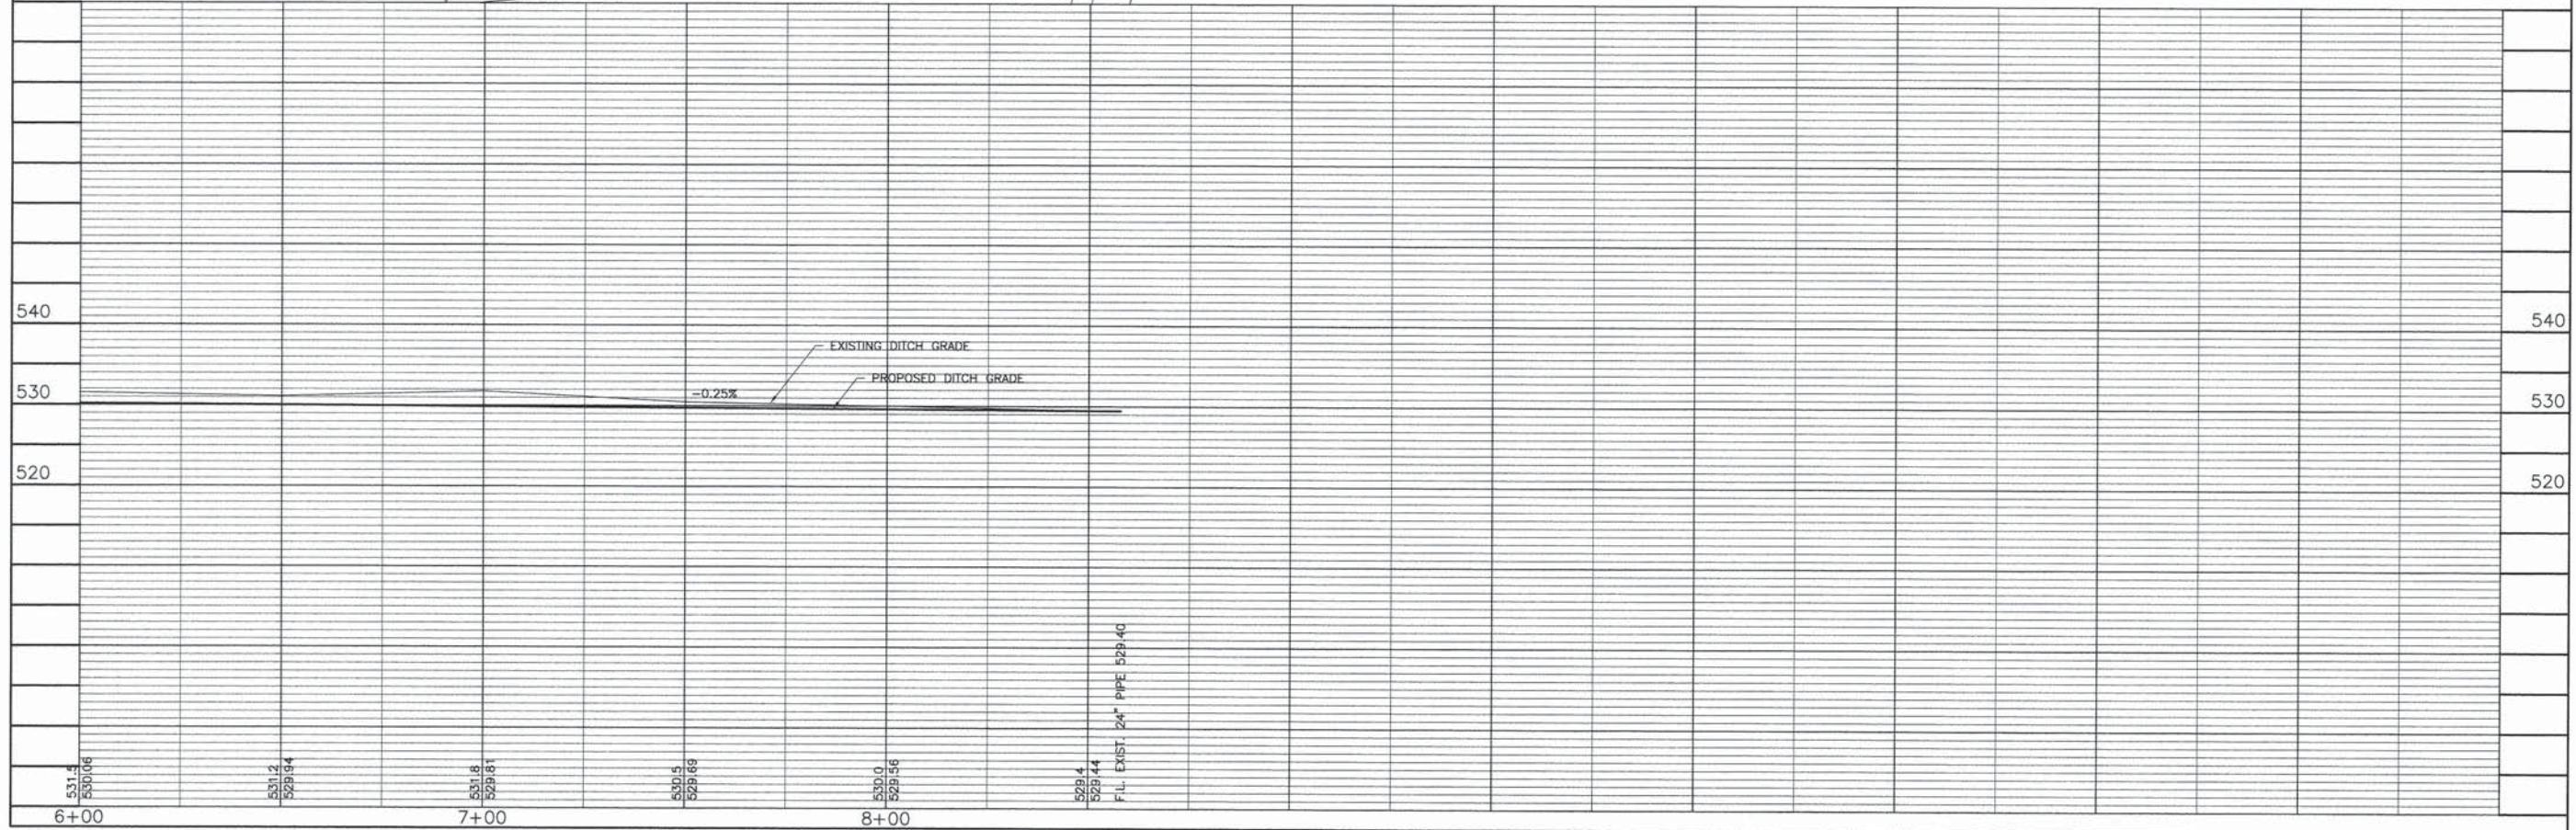

SECTION	11-00074-00-PV	TOTAL SHEETS	37	SHEET NO.	33
CITY	ROBINSON				
ROUTE	EATON STREET				
OUTFALL DITCH	STA. 0+00 TO STA. 2+25				
rc001004					

SECTION	11-00074-00-PV	TOTAL SHEETS	37	SHEET NO.	34
CITY	ROBINSON				
ROUTE	EATON STREET				
OUTFALL DITCH	STA. 2+50 TO STA. 3+75				
	rd002004				