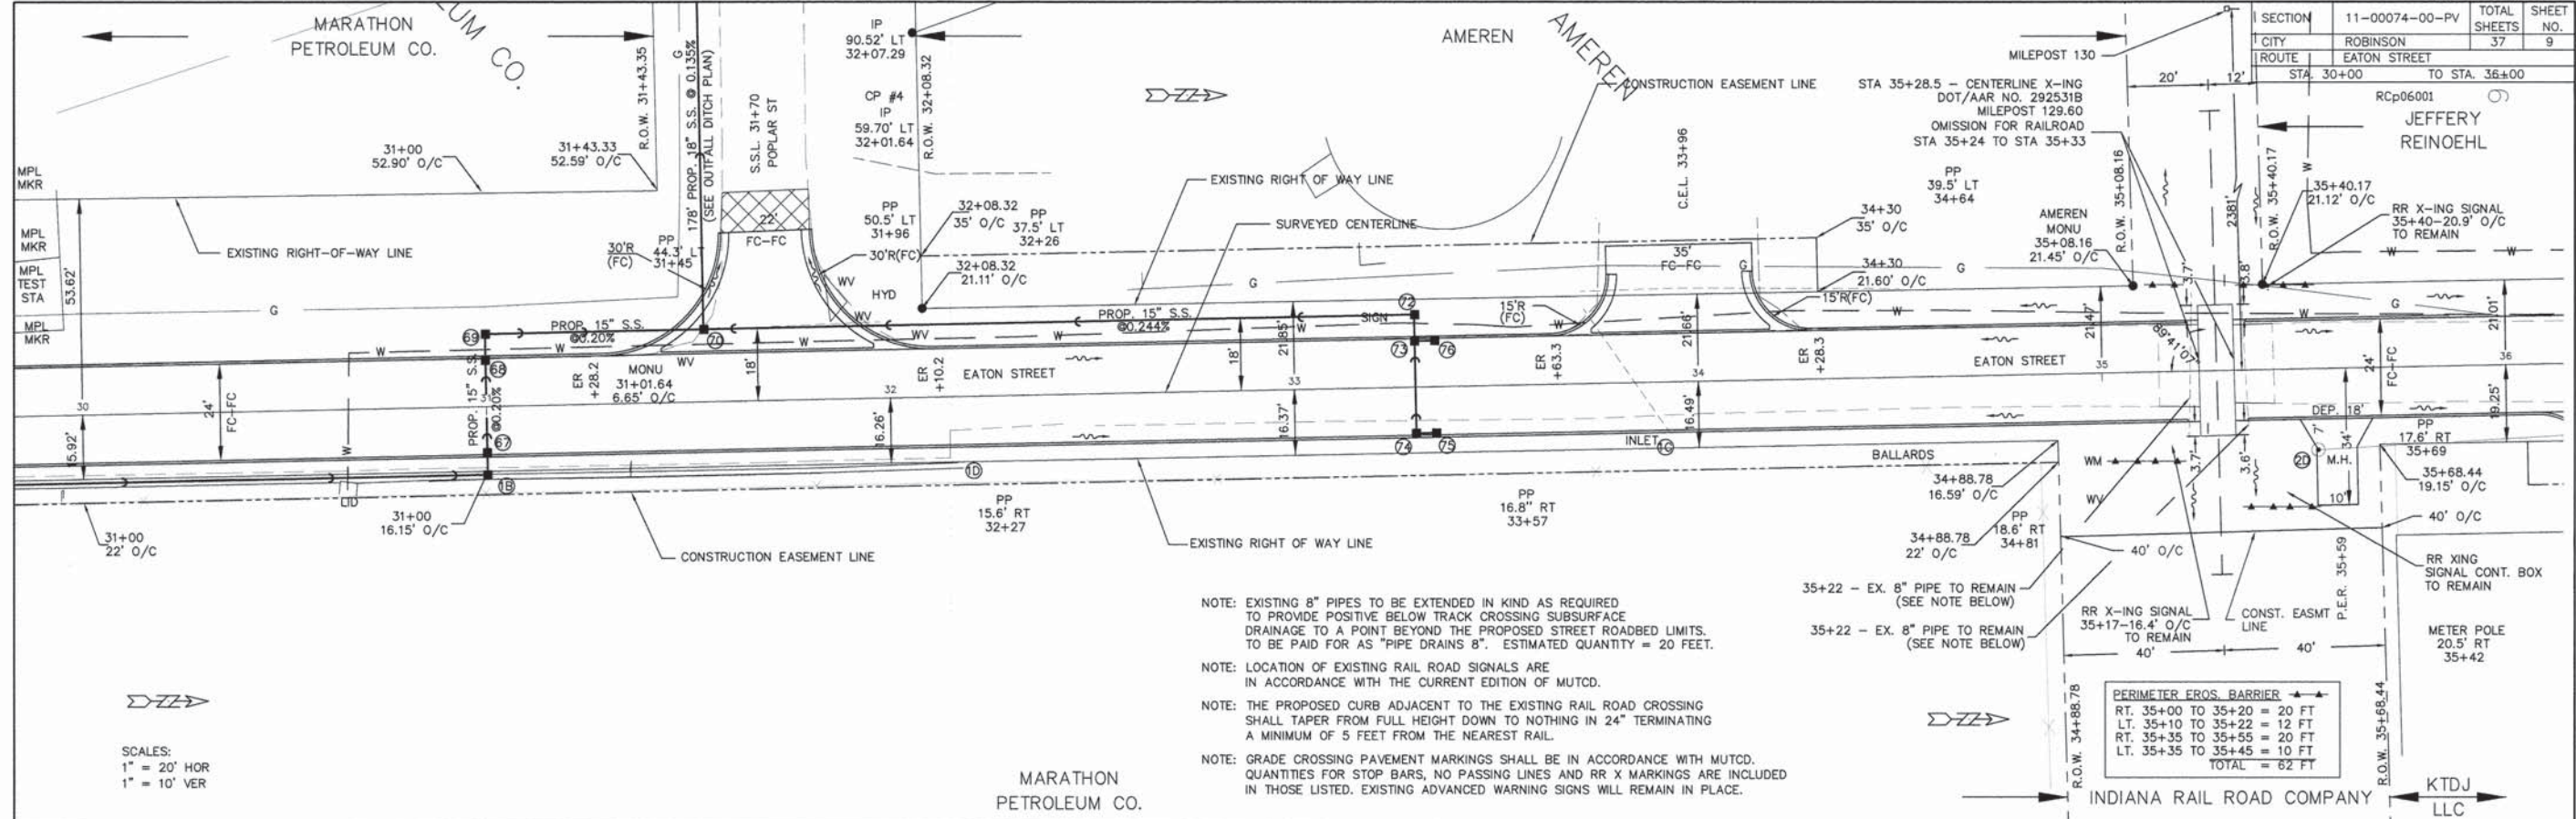

NOTE: EXISTING 8" PIPES TO BE EXTENDED IN KIND AS REQUIRED TO PROVIDE POSITIVE BELOW TRACK CROSSING SUBSURFACE DRAINAGE TO A POINT BEYOND THE PROPOSED STREET ROADBED LIMITS. TO BE PAID FOR AS "PIPE DRAINS 8". ESTIMATED QUANTITY = 20 FEET.

NOTE: LOCATION OF EXISTING RAIL ROAD SIGNALS ARE IN ACCORDANCE WITH THE CURRENT EDITION OF MUTCD.

NOTE: THE PROPOSED CURB ADJACENT TO THE EXISTING RAIL ROAD CROSSING SHALL TAPER FROM FULL HEIGHT DOWN TO NOTHING IN 24' TERMINATING A MINIMUM OF 5 FEET FROM THE NEAREST RAIL.

NOTE: GRADE CROSSING PAVEMENT MARKINGS SHALL BE IN ACCORDANCE WITH MUTCD. QUANTITIES FOR STOP BARS, NO PASSING LINES AND RR X MARKINGS ARE INCLUDED IN THOSE LISTED. EXISTING ADVANCED WARNING SIGNS WILL REMAIN IN PLACE.

SCALES:
1" = 20' HOR
1" = 10' VER