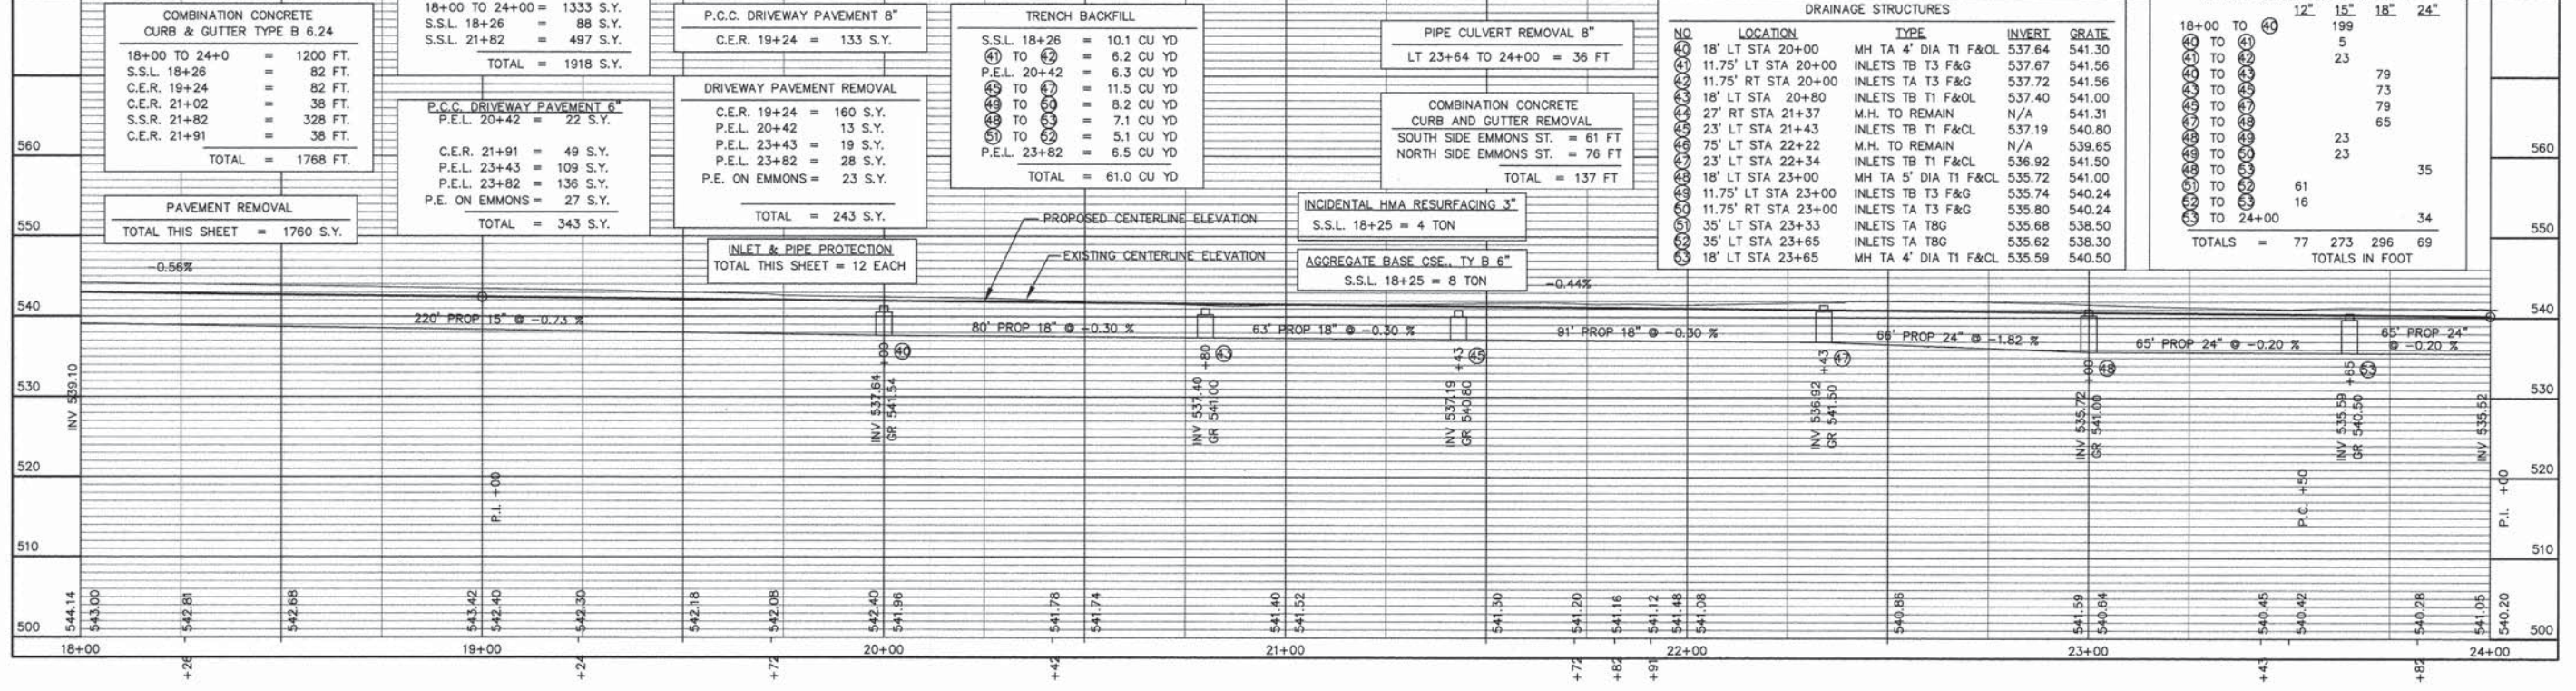

PIPE CULVERT REMOVAL 8"	
LT 23+64 TO 24+00 =	36 FT

COMBINATION CONCRETE CURB AND GUTTER REMOVAL	
SOUTH SIDE EMMONS ST. =	61 FT
NORTH SIDE EMMONS ST. =	76 FT
TOTAL = 137 FT	

INCIDENTAL HMA RESURFACING 3"	
S.S.L. 18+25 =	4 TON

AGGREGATE BASE CSE., TY B 6"	
S.S.L. 18+25 =	8 TON

DRAINAGE STRUCTURES				
NO	LOCATION	TYPE	INVERT	GRATE
(4)	18' LT STA 20+00	MH TA 4' DIA T1 F&OL	537.64	541.30
(5)	11.75' LT STA 20+00	INLETS TB T3 F&G	537.67	541.56
(6)	11.75' RT STA 20+00	INLETS TA T3 F&G	537.72	541.56
(7)	18' LT STA 20+80	INLETS TB T1 F&OL	537.40	541.00
(8)	27' RT STA 21+37	M.H. TO REMAIN	N/A	541.31
(9)	23' LT STA 21+43	INLETS TB T1 F&CL	537.19	540.80
(10)	75' LT STA 22+22	M.H. TO REMAIN	N/A	539.65
(11)	23' LT STA 22+34	INLETS TB T1 F&CL	536.92	541.50
(12)	18' LT STA 23+00	MH TA 5' DIA T1 F&CL	535.72	541.00
(13)	11.75' LT STA 23+00	INLETS TB T3 F&G	535.74	540.24
(14)	11.75' RT STA 23+00	INLETS TA T3 F&G	535.80	540.24
(15)	35' LT STA 23+33	INLETS TA T8G	535.68	538.50
(16)	35' LT STA 23+65	INLETS TA T8G	535.62	538.30
(17)	18' LT STA 23+65	MH TA 4' DIA T1 F&CL	535.59	540.50

STORM SEWER, CLASS A, TYPE 1				
18+00 TO	12'	15'	18'	24'
(4) TO (4)	199			
(4) TO (5)	5			
(5) TO (6)		23		
(6) TO (7)			79	
(7) TO (8)			73	
(8) TO (9)			79	
(9) TO (10)			65	
(10) TO (11)				23
(11) TO (12)				23
(12) TO (13)				
(13) TO (14)				35
(14) TO (15)	61			
(15) TO (16)	16			
(16) TO (17)				34
(17) TO 24+00				
TOTALS = 77 273 296 69				
TOTALS IN FOOT