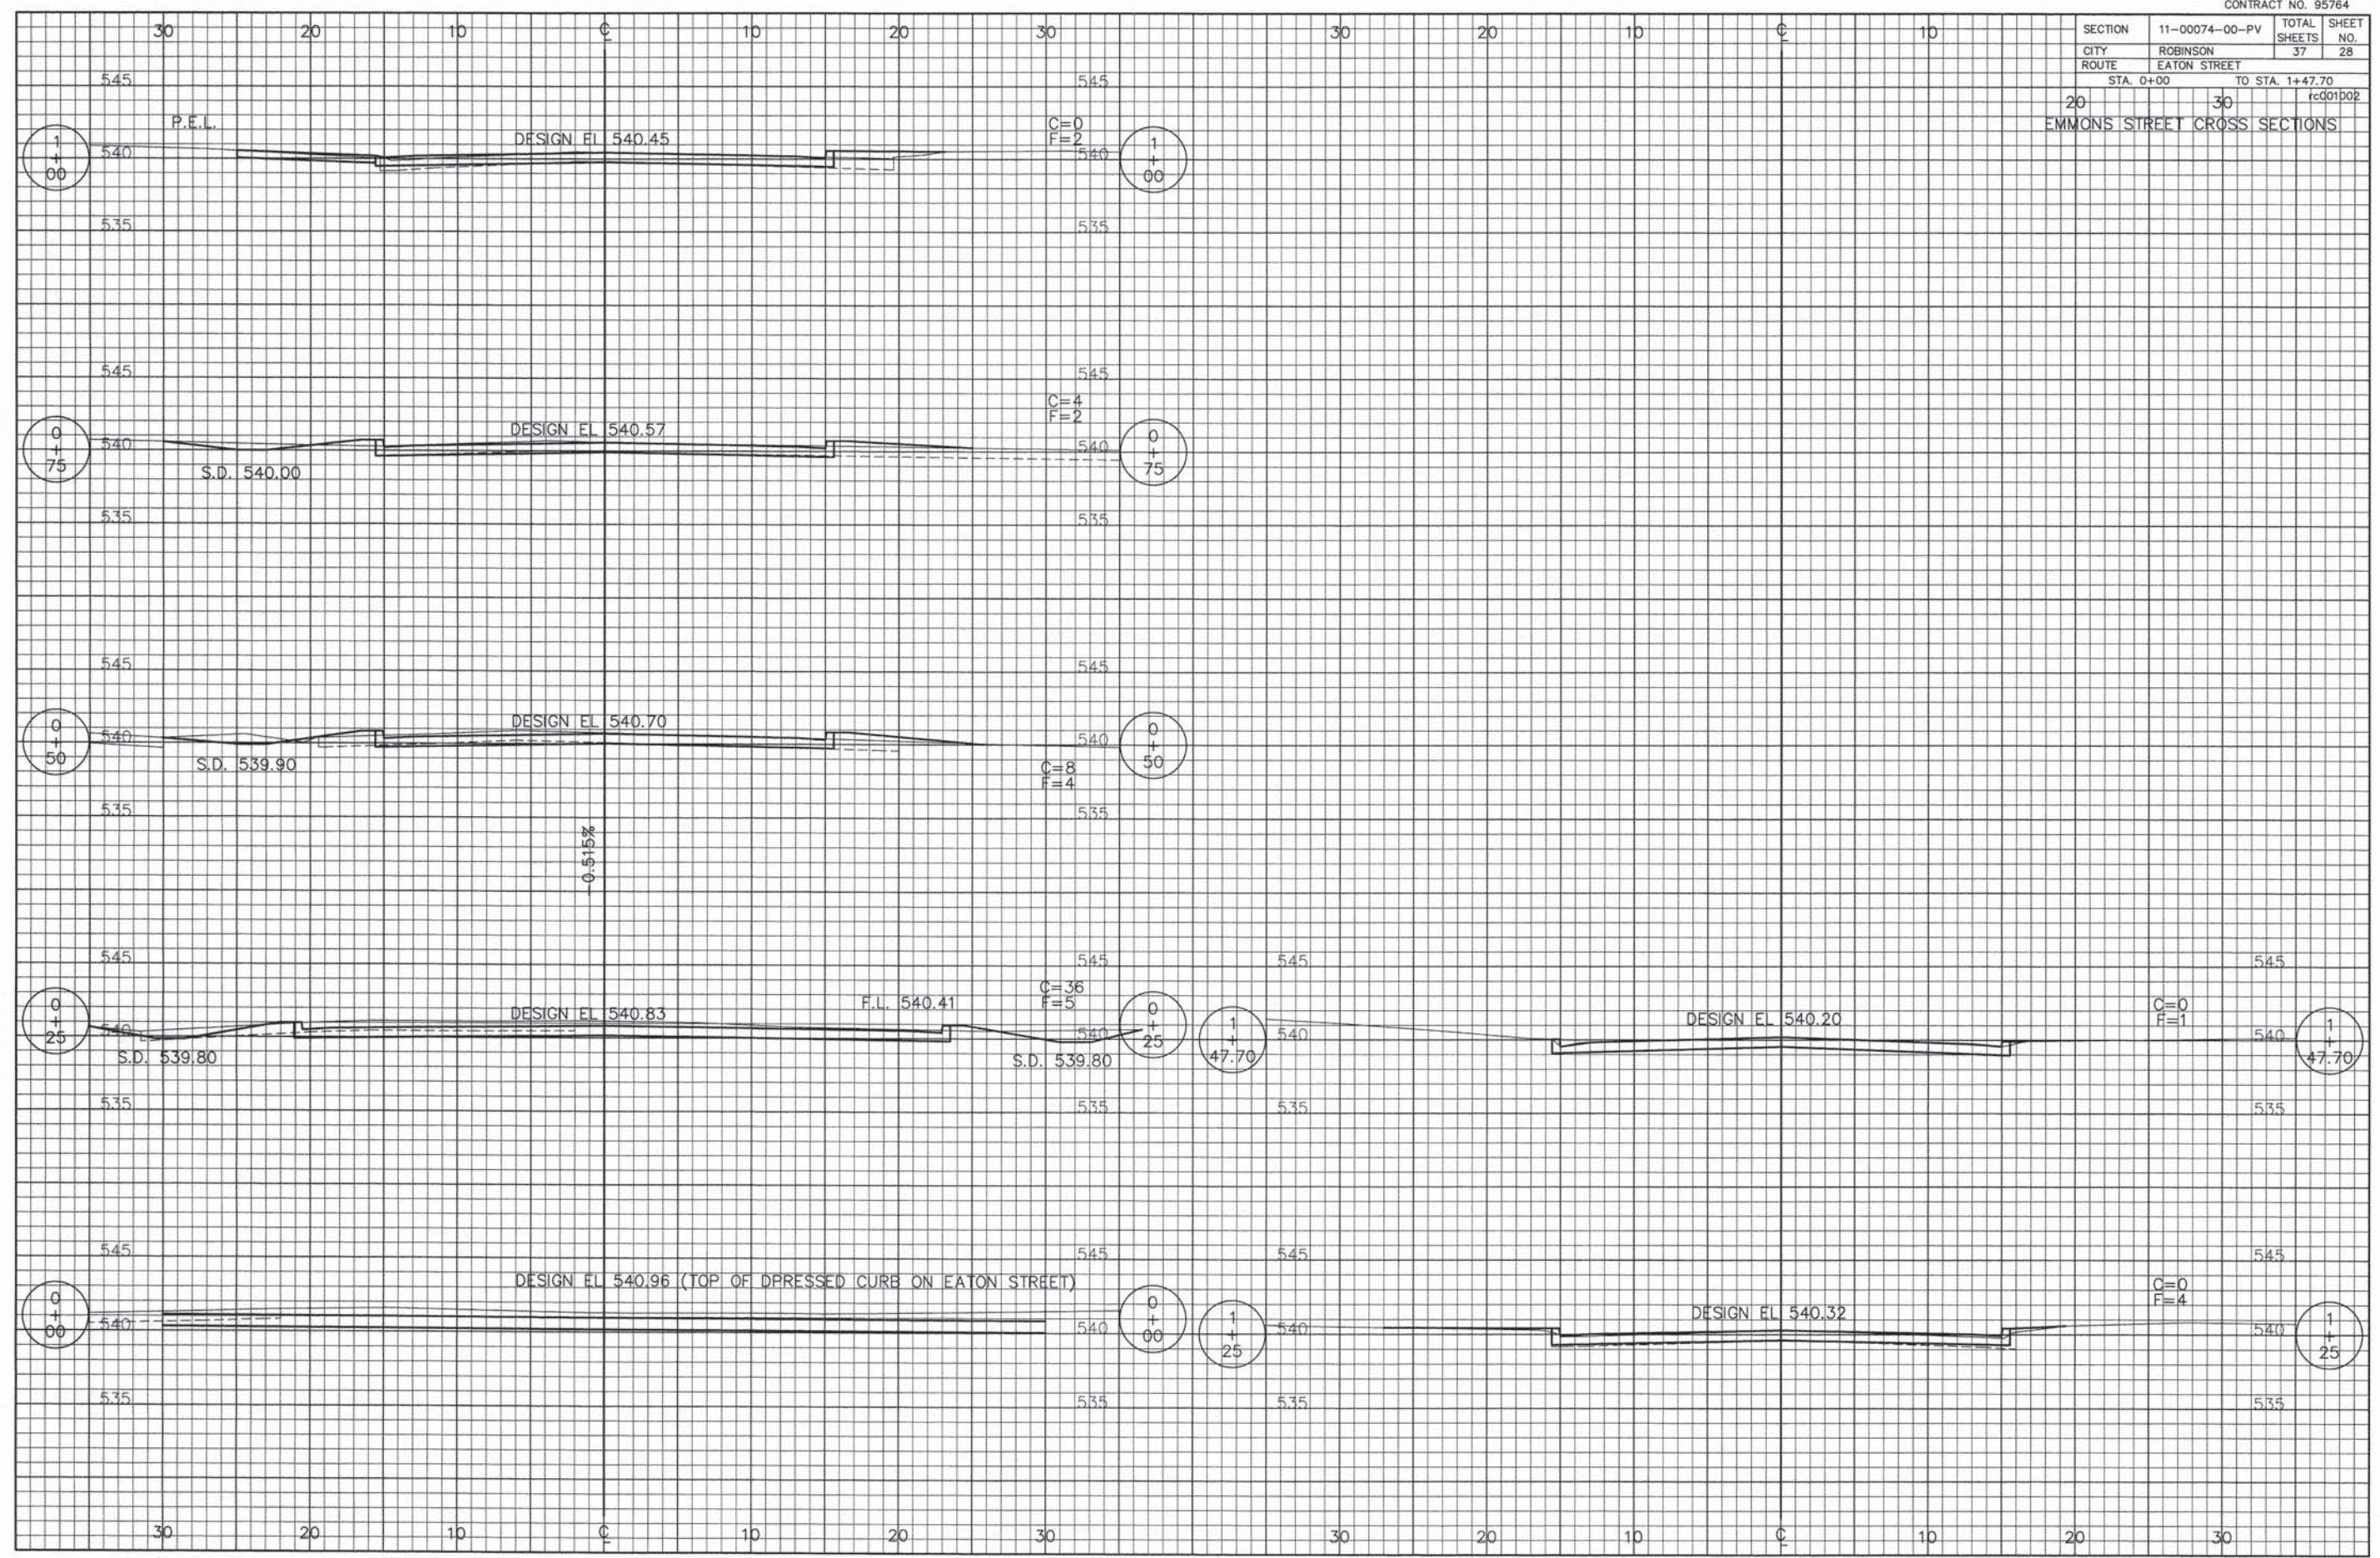

SECTION	11-00074-00-PV	TOTAL SHEETS	37	SHEET NO.	28
CITY	ROBINSON				
ROUTE	EATON STREET				
STA. 0+00		TO STA. 1+47.70		rc001002	

EMMONS STREET CROSS SECTIONS