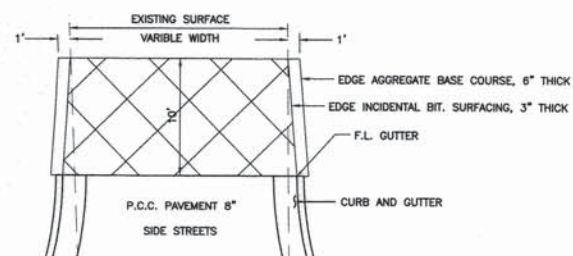

DETAIL OF AGGREGATE BASE COURSE AND INCIDENTAL BITUMINOUS SURFACING