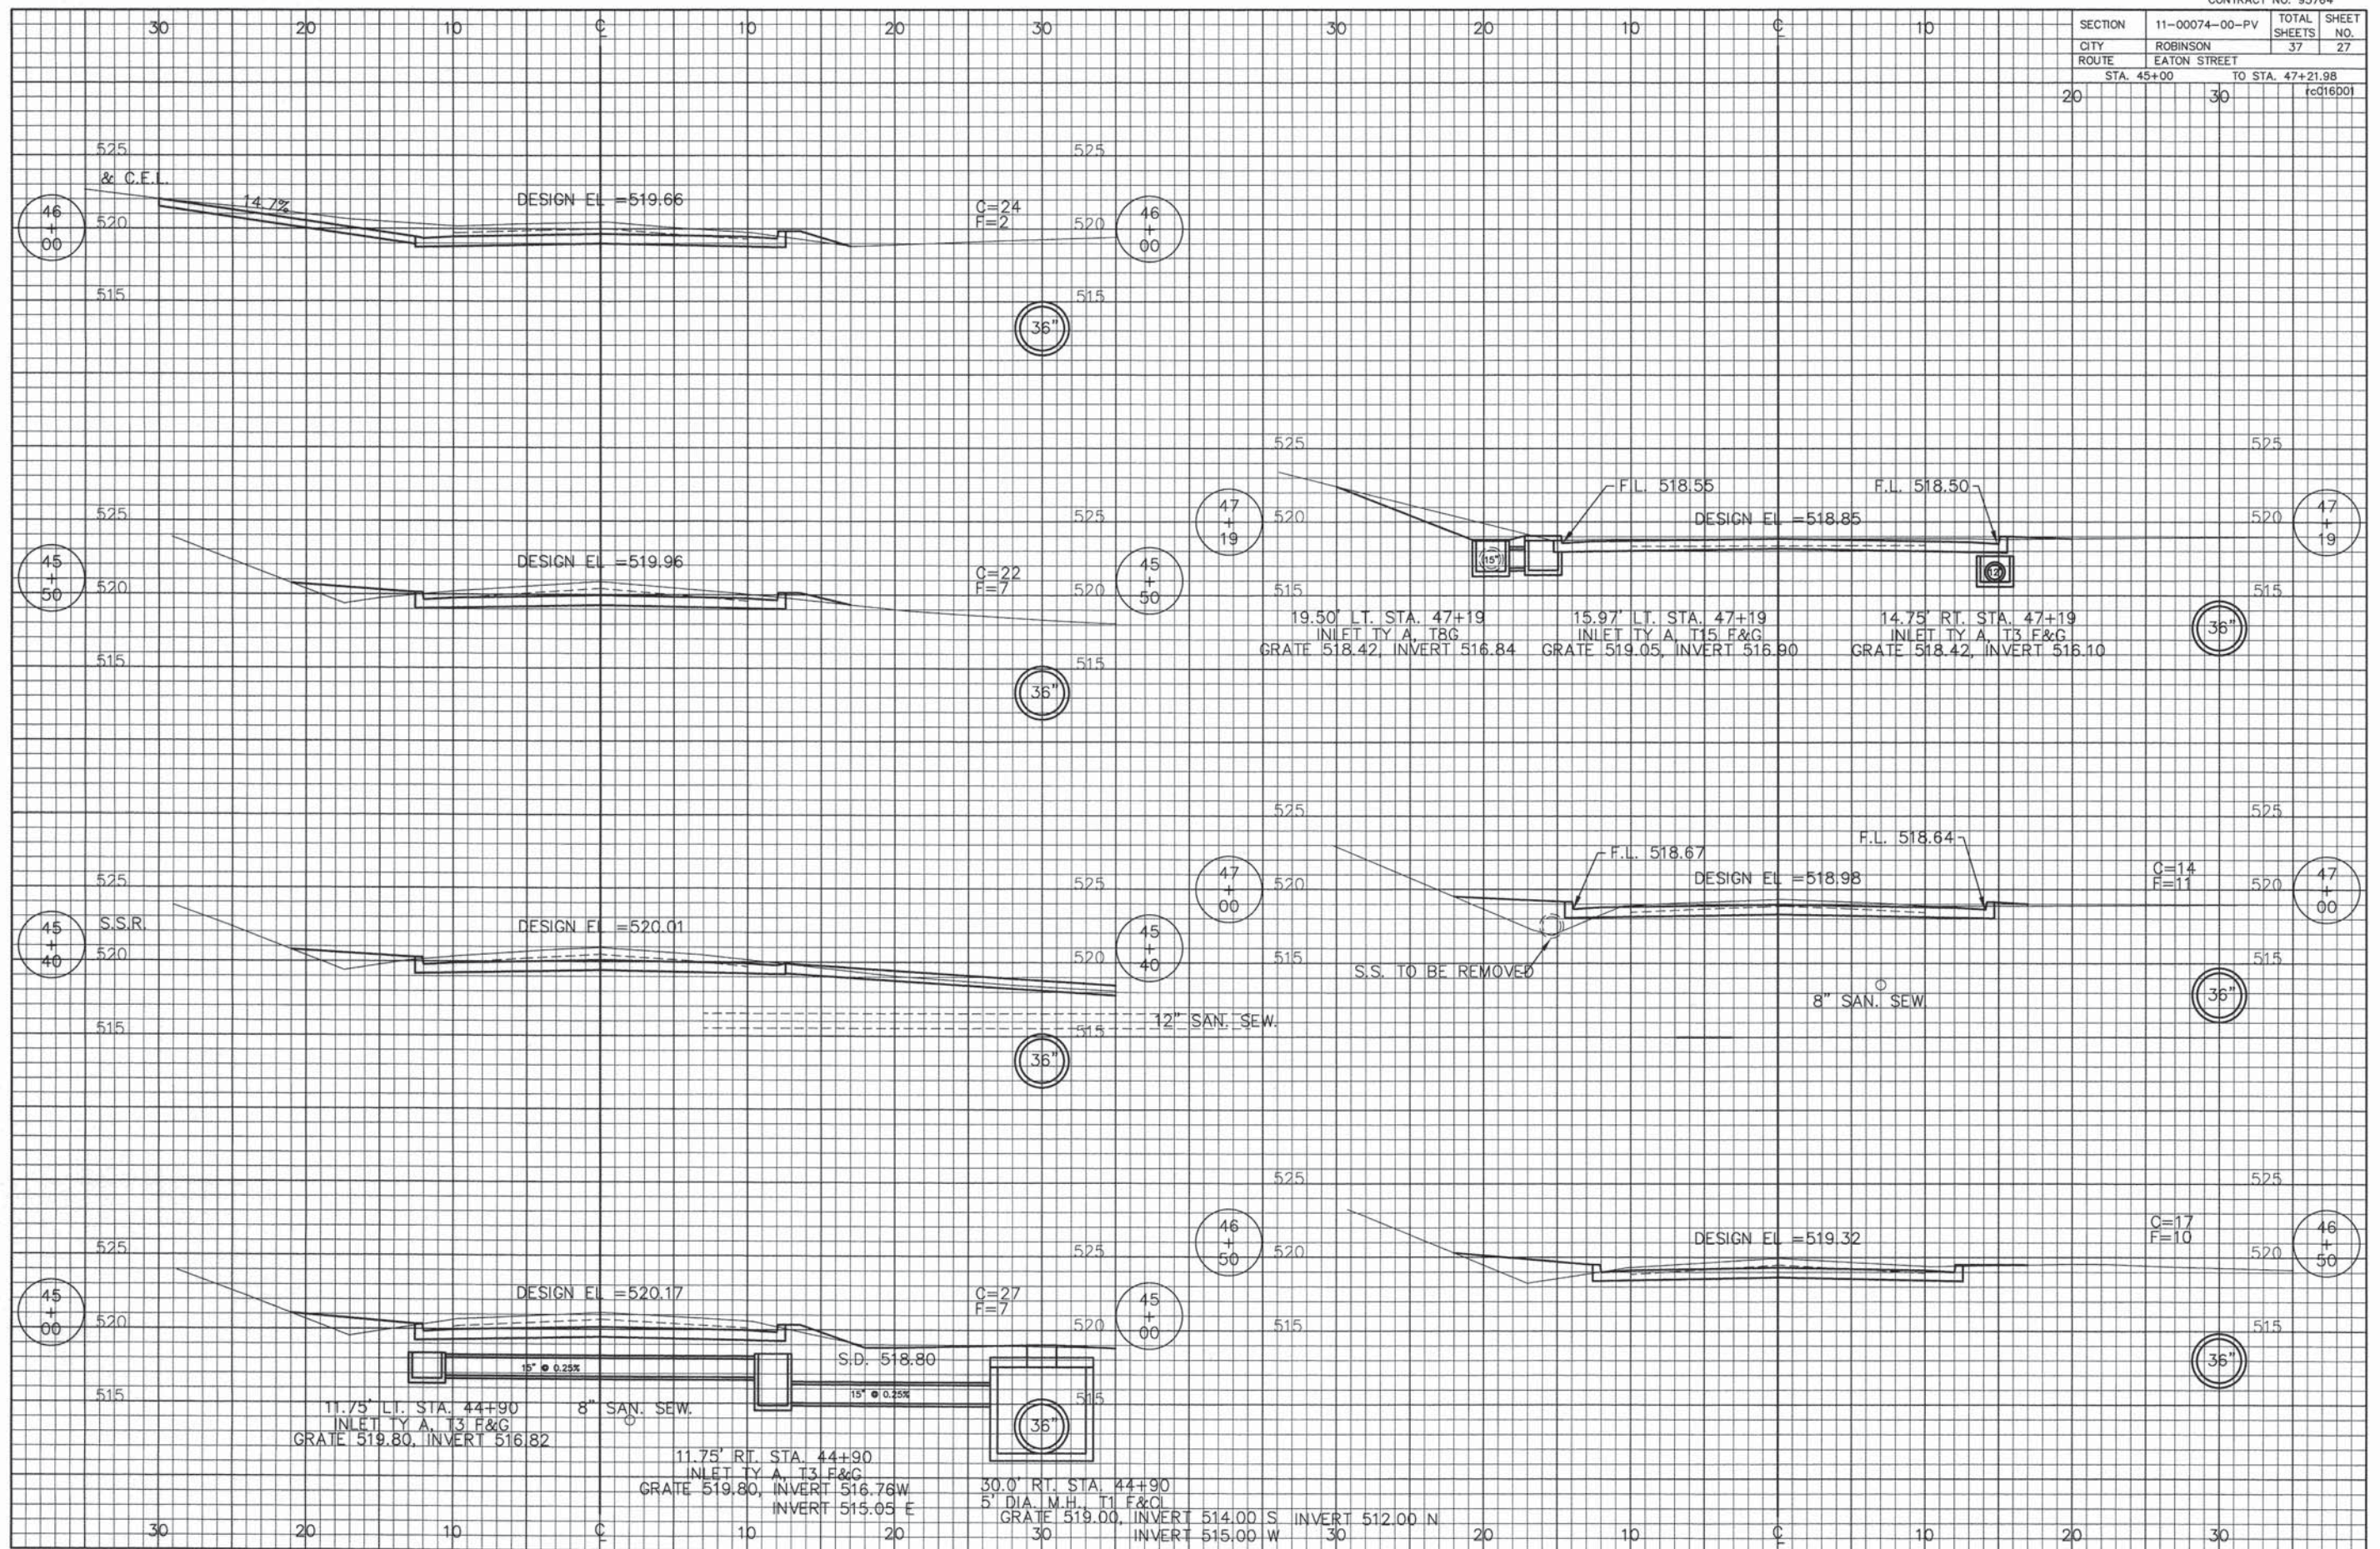

SECTION	11-00074-00-PV	TOTAL SHEETS	37	SHEET NO.	27
CITY	ROBINSON				
ROUTE	EATON STREET				
STA. 45+00		TO STA. 47+21.98		rc016001