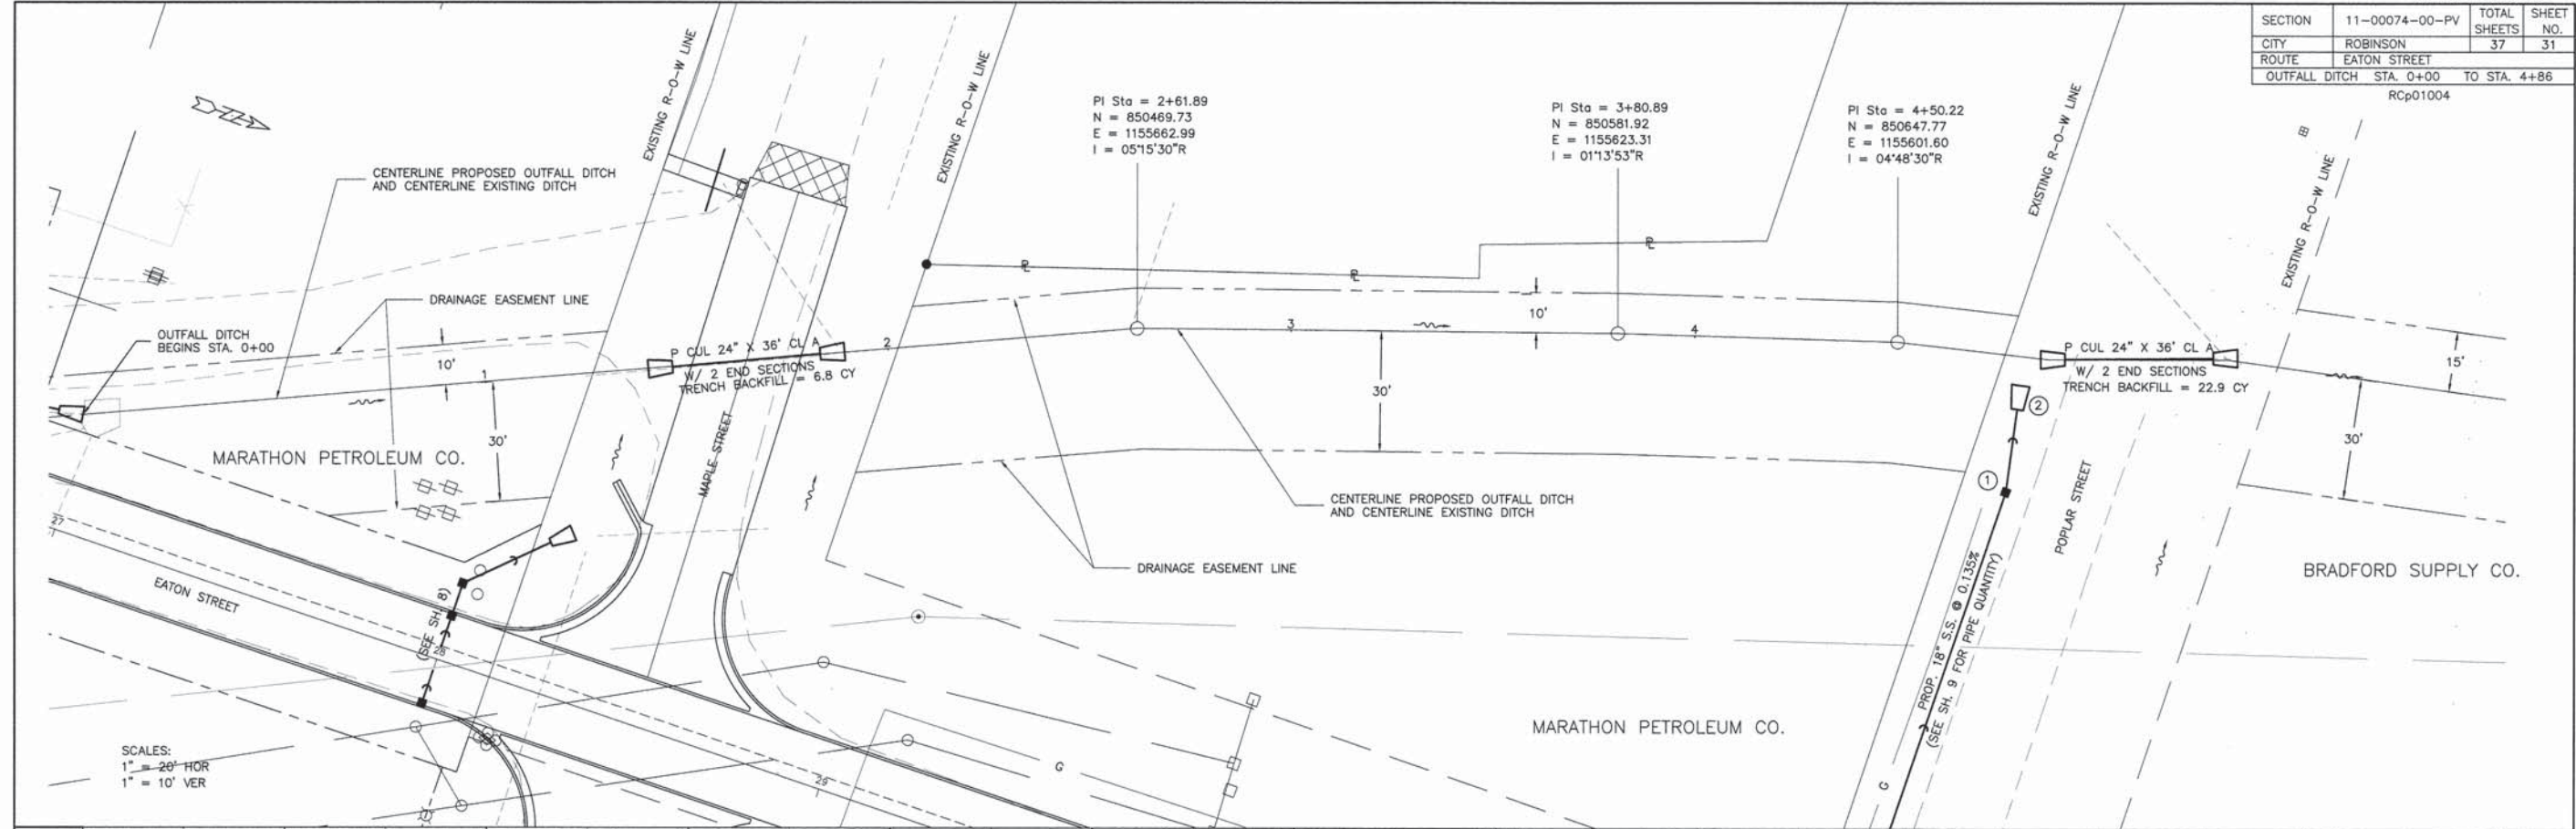

SECTION	11-00074-00-PV	TOTAL SHEETS	37	SHEET NO.	31
CITY	ROBINSON				
ROUTE	EATON STREET				
OUTFALL DITCH	STA. 0+00 TO STA. 4+86				
RCp01004