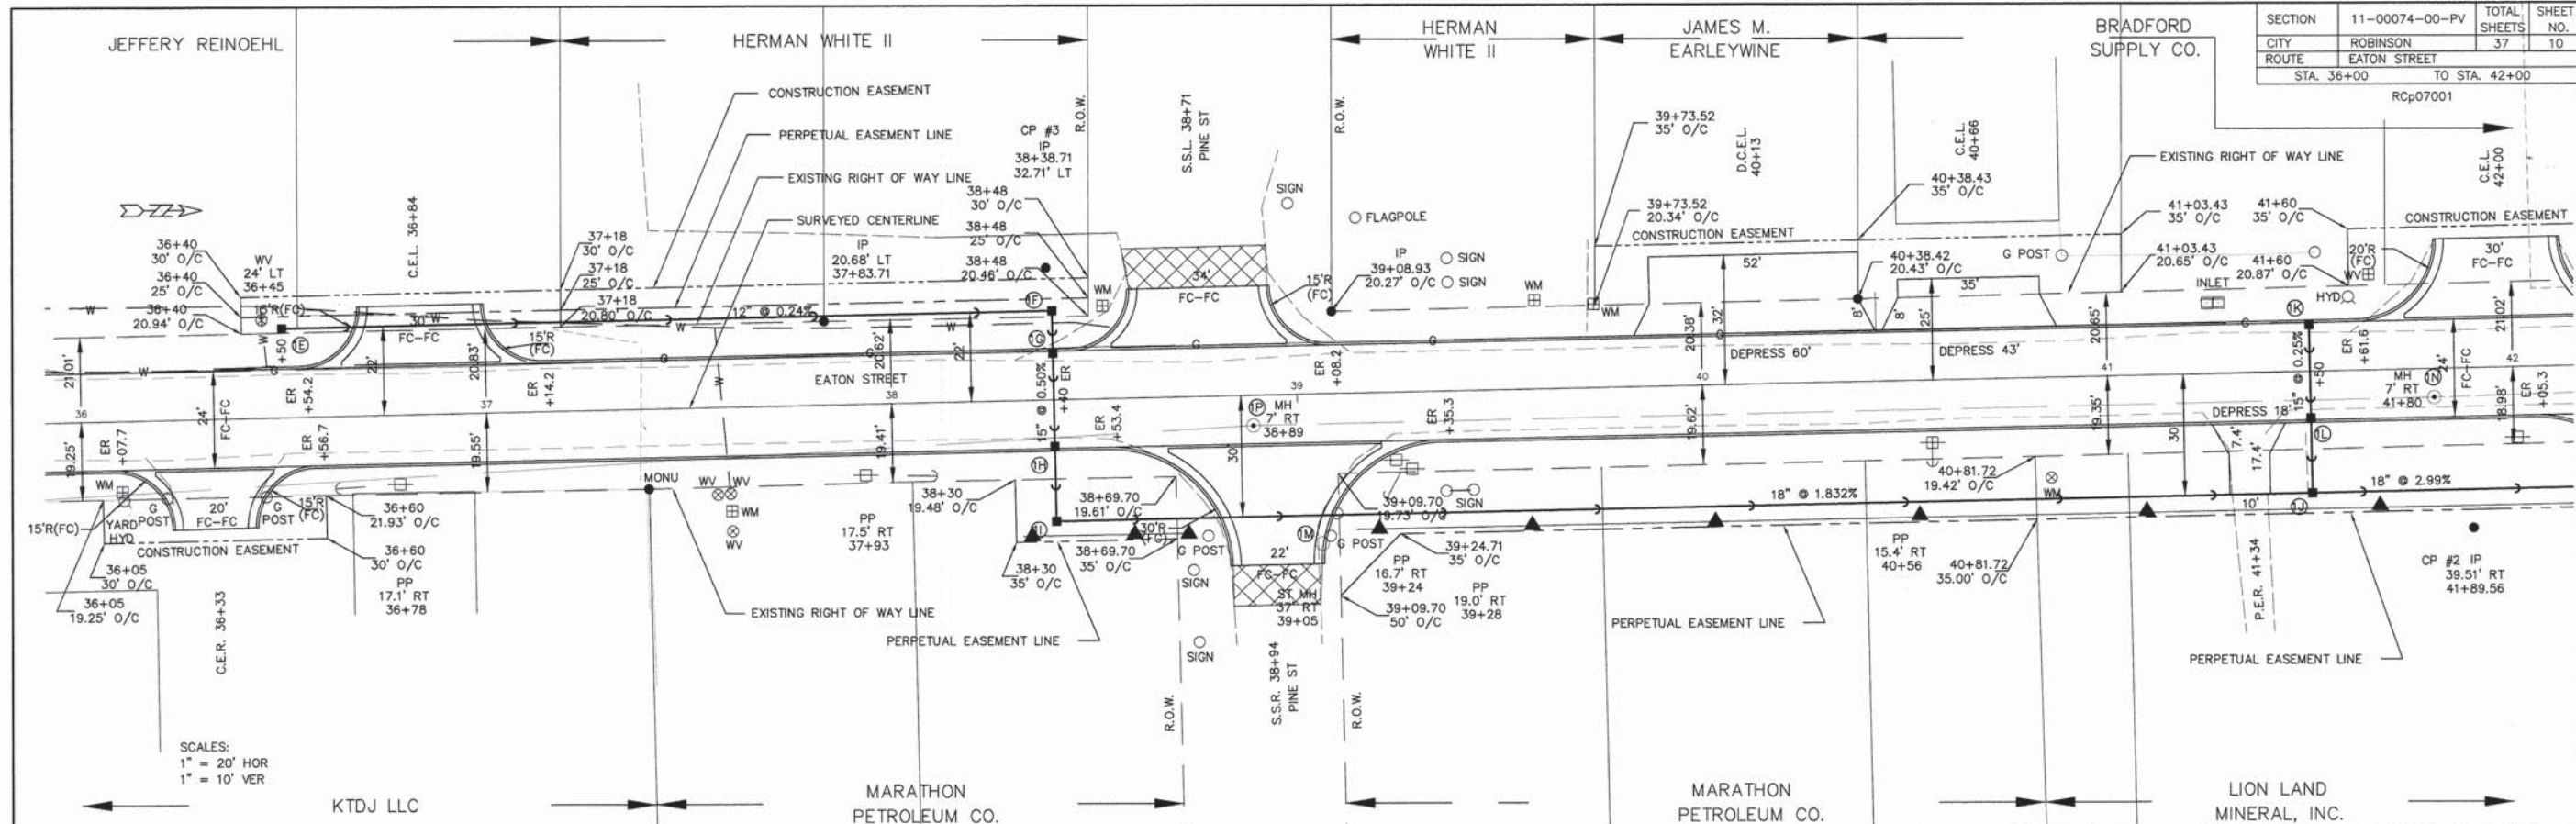

SECTION	11-00074-00-PV	TOTAL SHEETS	37	SHEET NO.	10
CITY	ROBINSON				
ROUTE	EATON STREET				
STA. 36+00		TO STA. 42+00			

SCALES:
1" = 20' HOR
1" = 10' VER