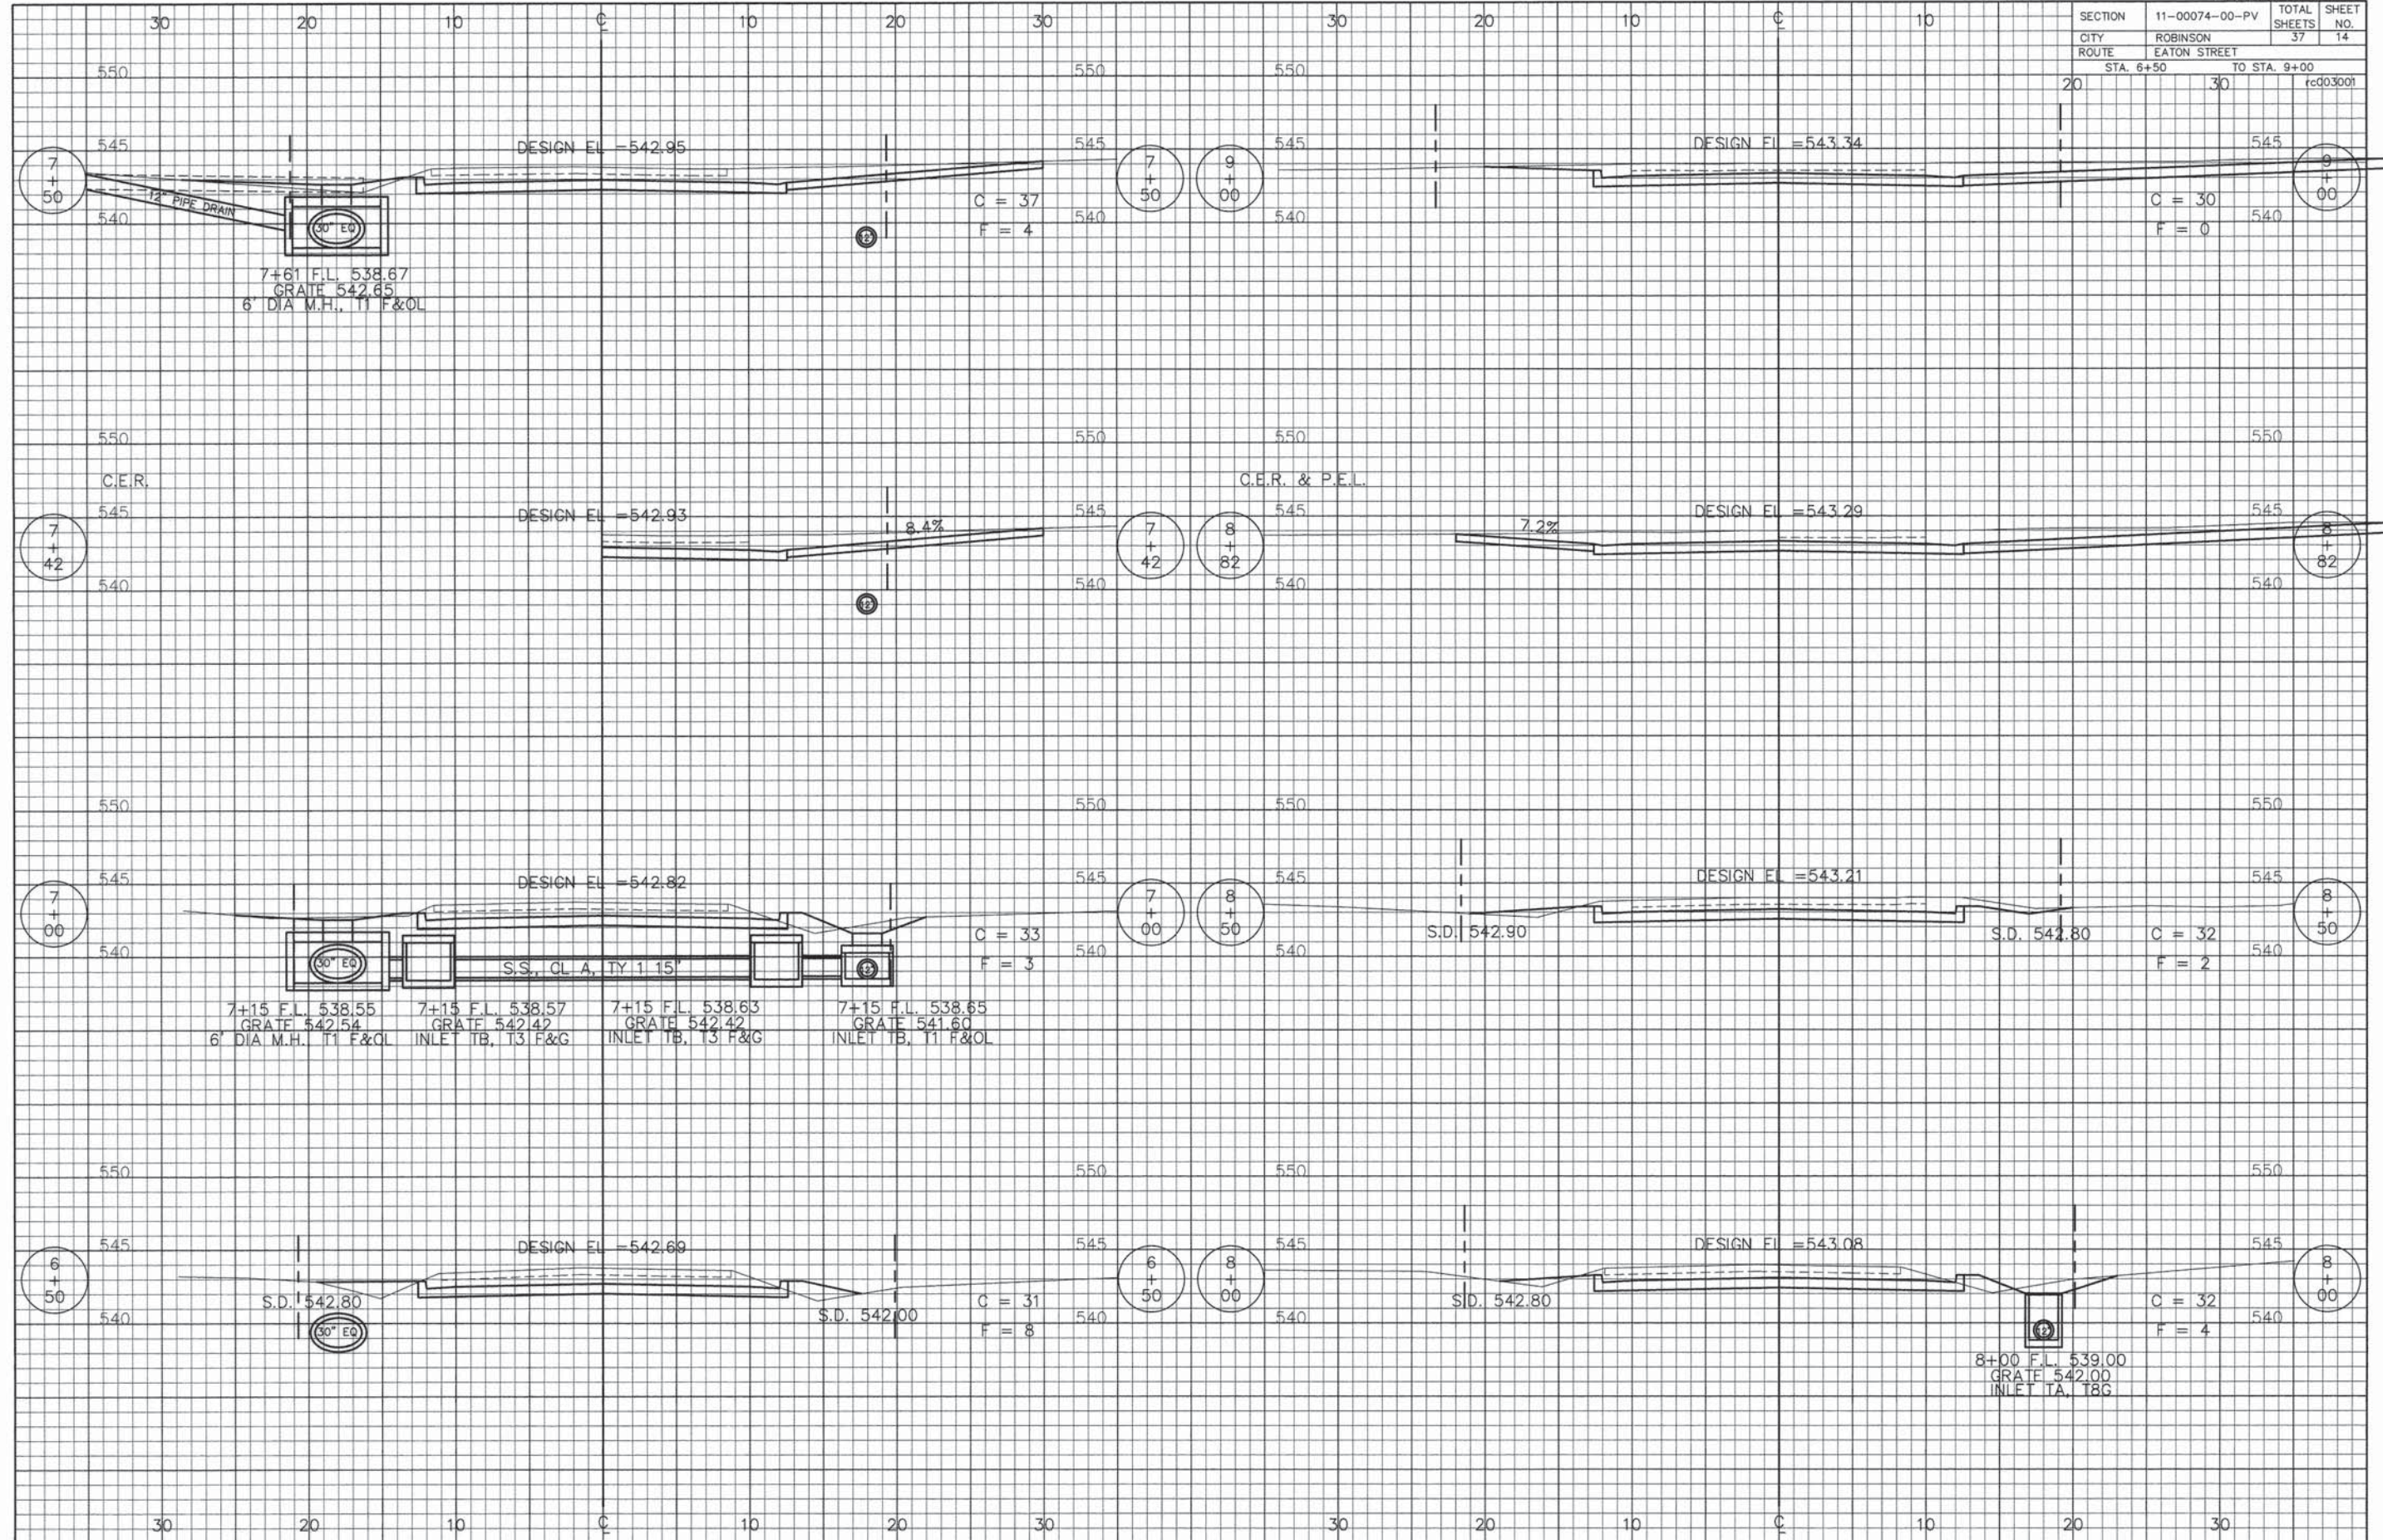

SECTION	11-00074-00-PV	TOTAL SHEETS	37	SHEET NO.	14
CITY	ROBINSON				
ROUTE	EATON STREET				
	STA. 6+50	TO STA.	9+00		
				rc003001