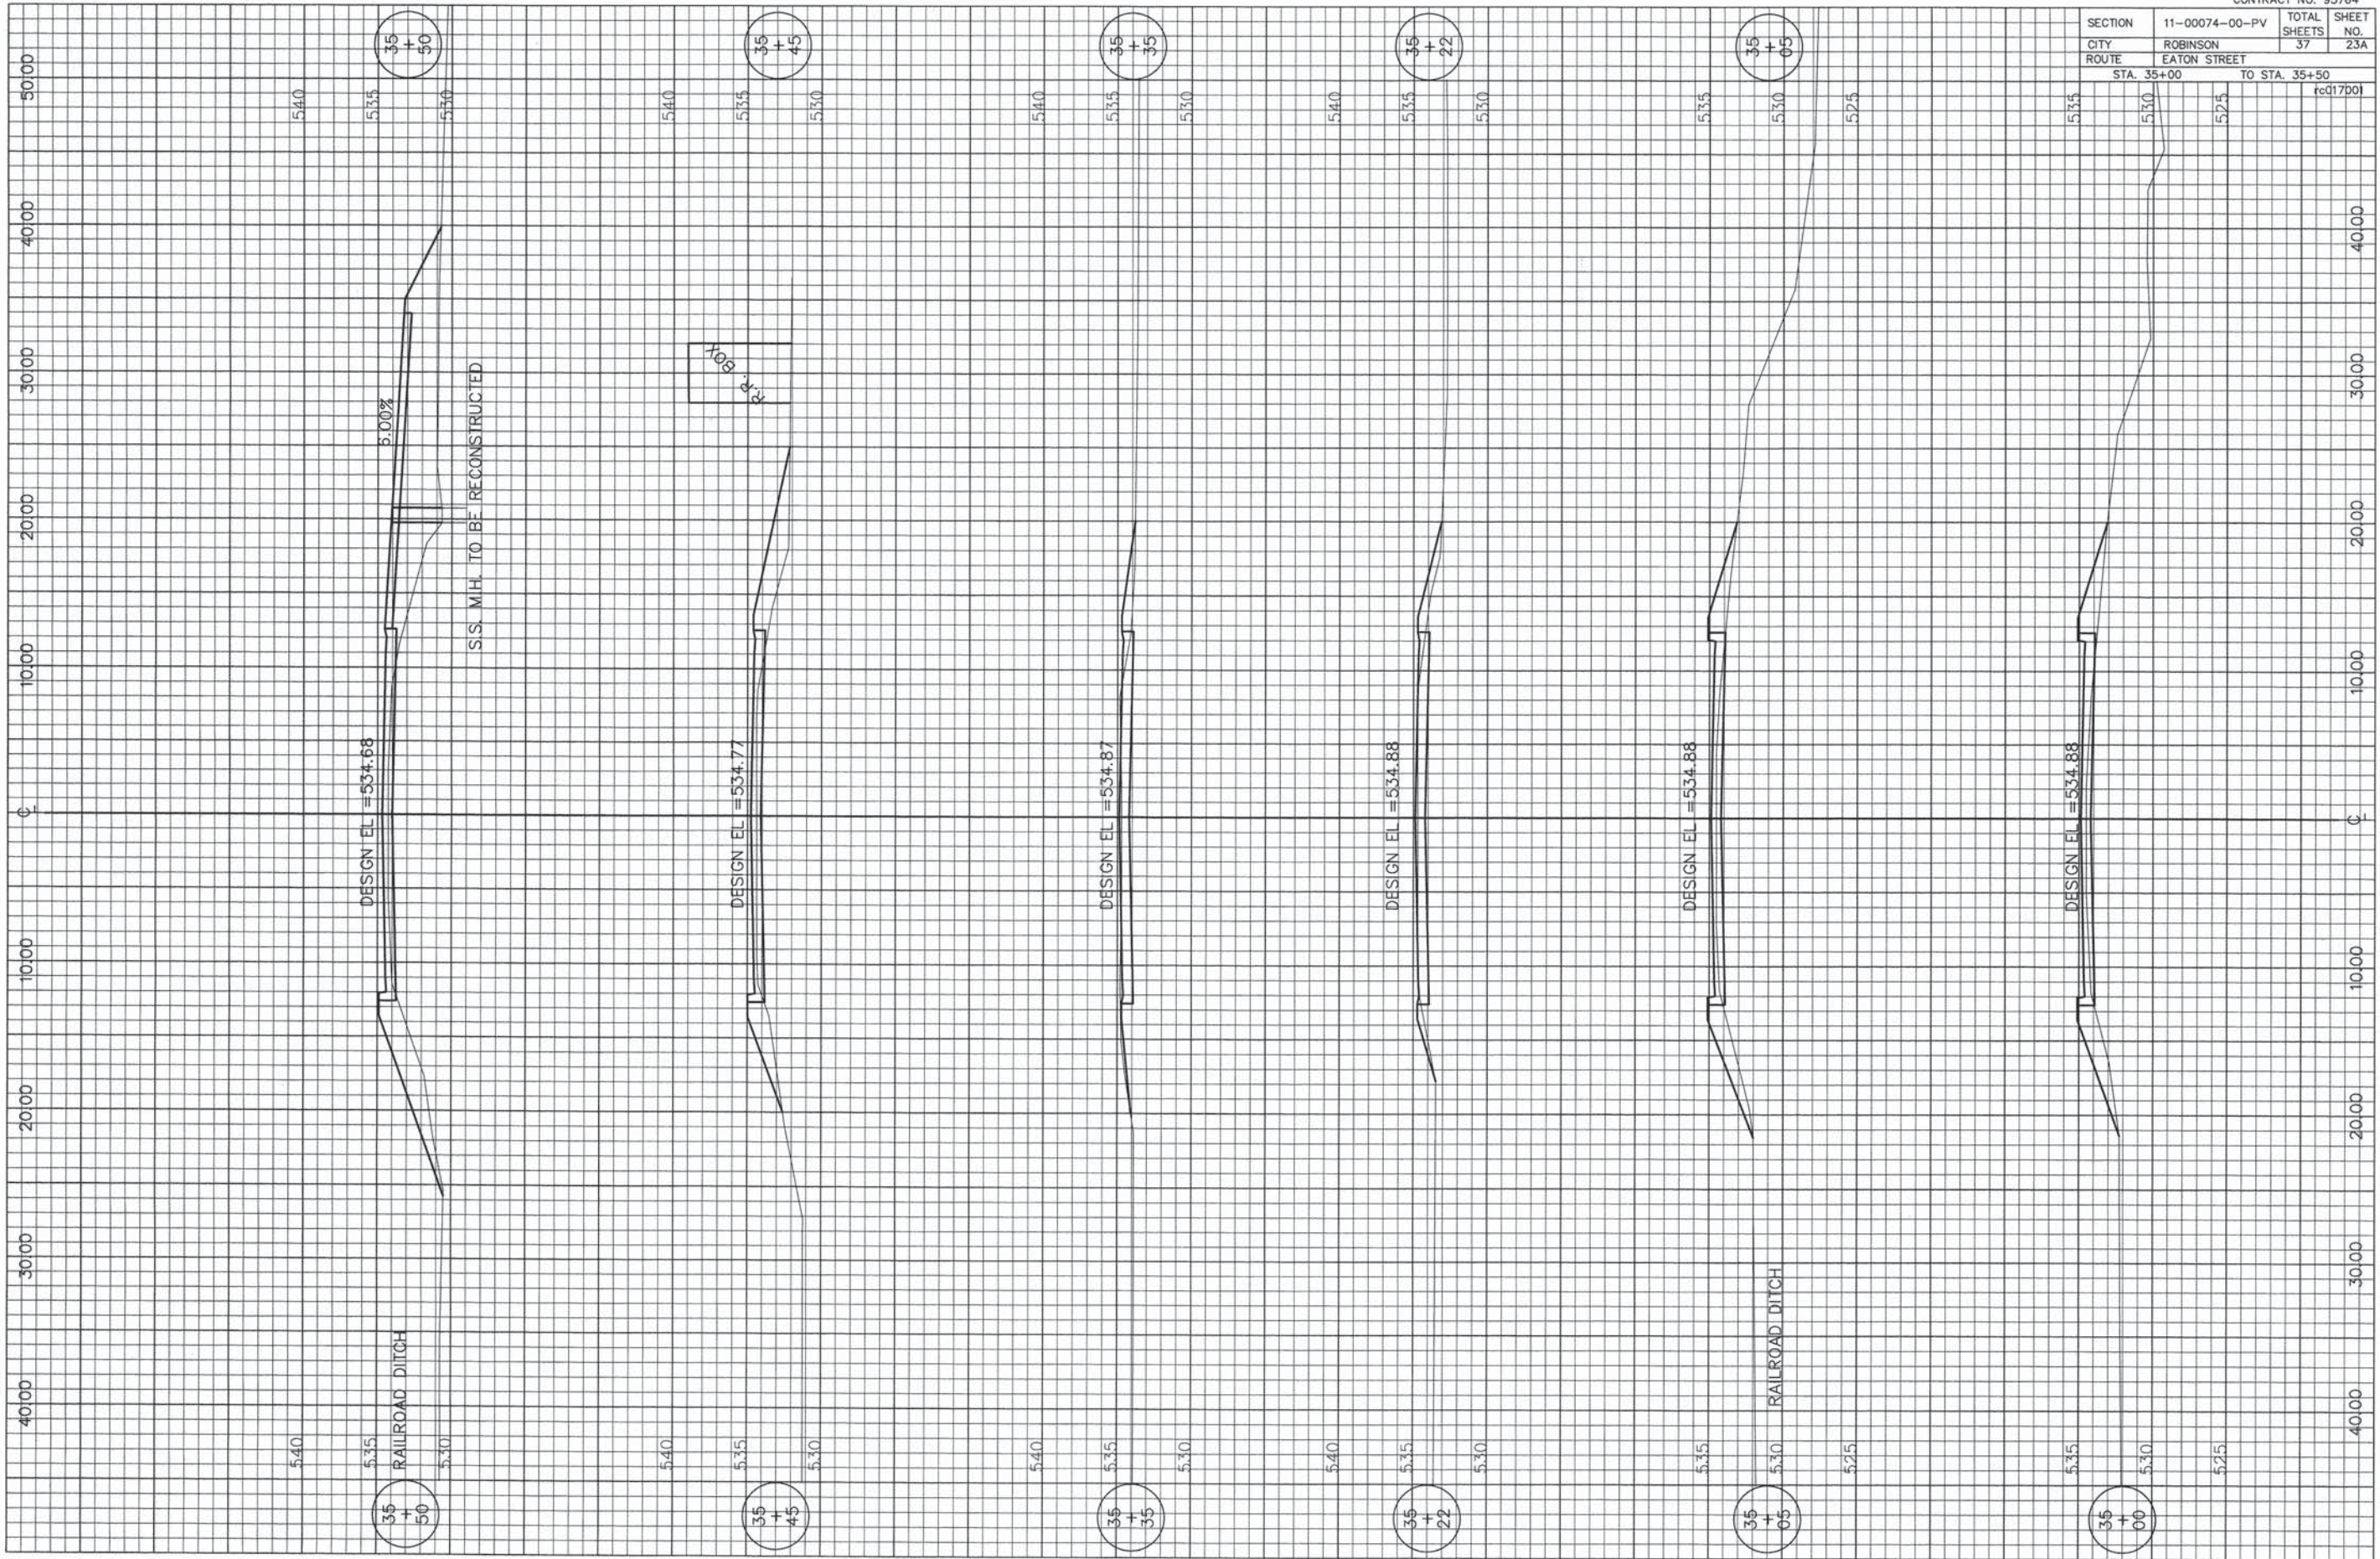

DESIGN EL = 535.16
 S.D. 533.60
 531.25
 C = 0
 F = 28

SECTION	11-00074-00-PV	TOTAL SHEETS	37	SHEET NO.	23
CITY	ROBINSON				
ROUTE	EATON STREET				
STA.	31+70	TO STA.	35+00	red12001	

SECTION	11-00074-00-PV	TOTAL SHEETS	37	SHEET NO.	23A
CITY	ROBINSON				
ROUTE	EATON STREET				
STA. 35+00		TO STA. 35+50		rc017001	