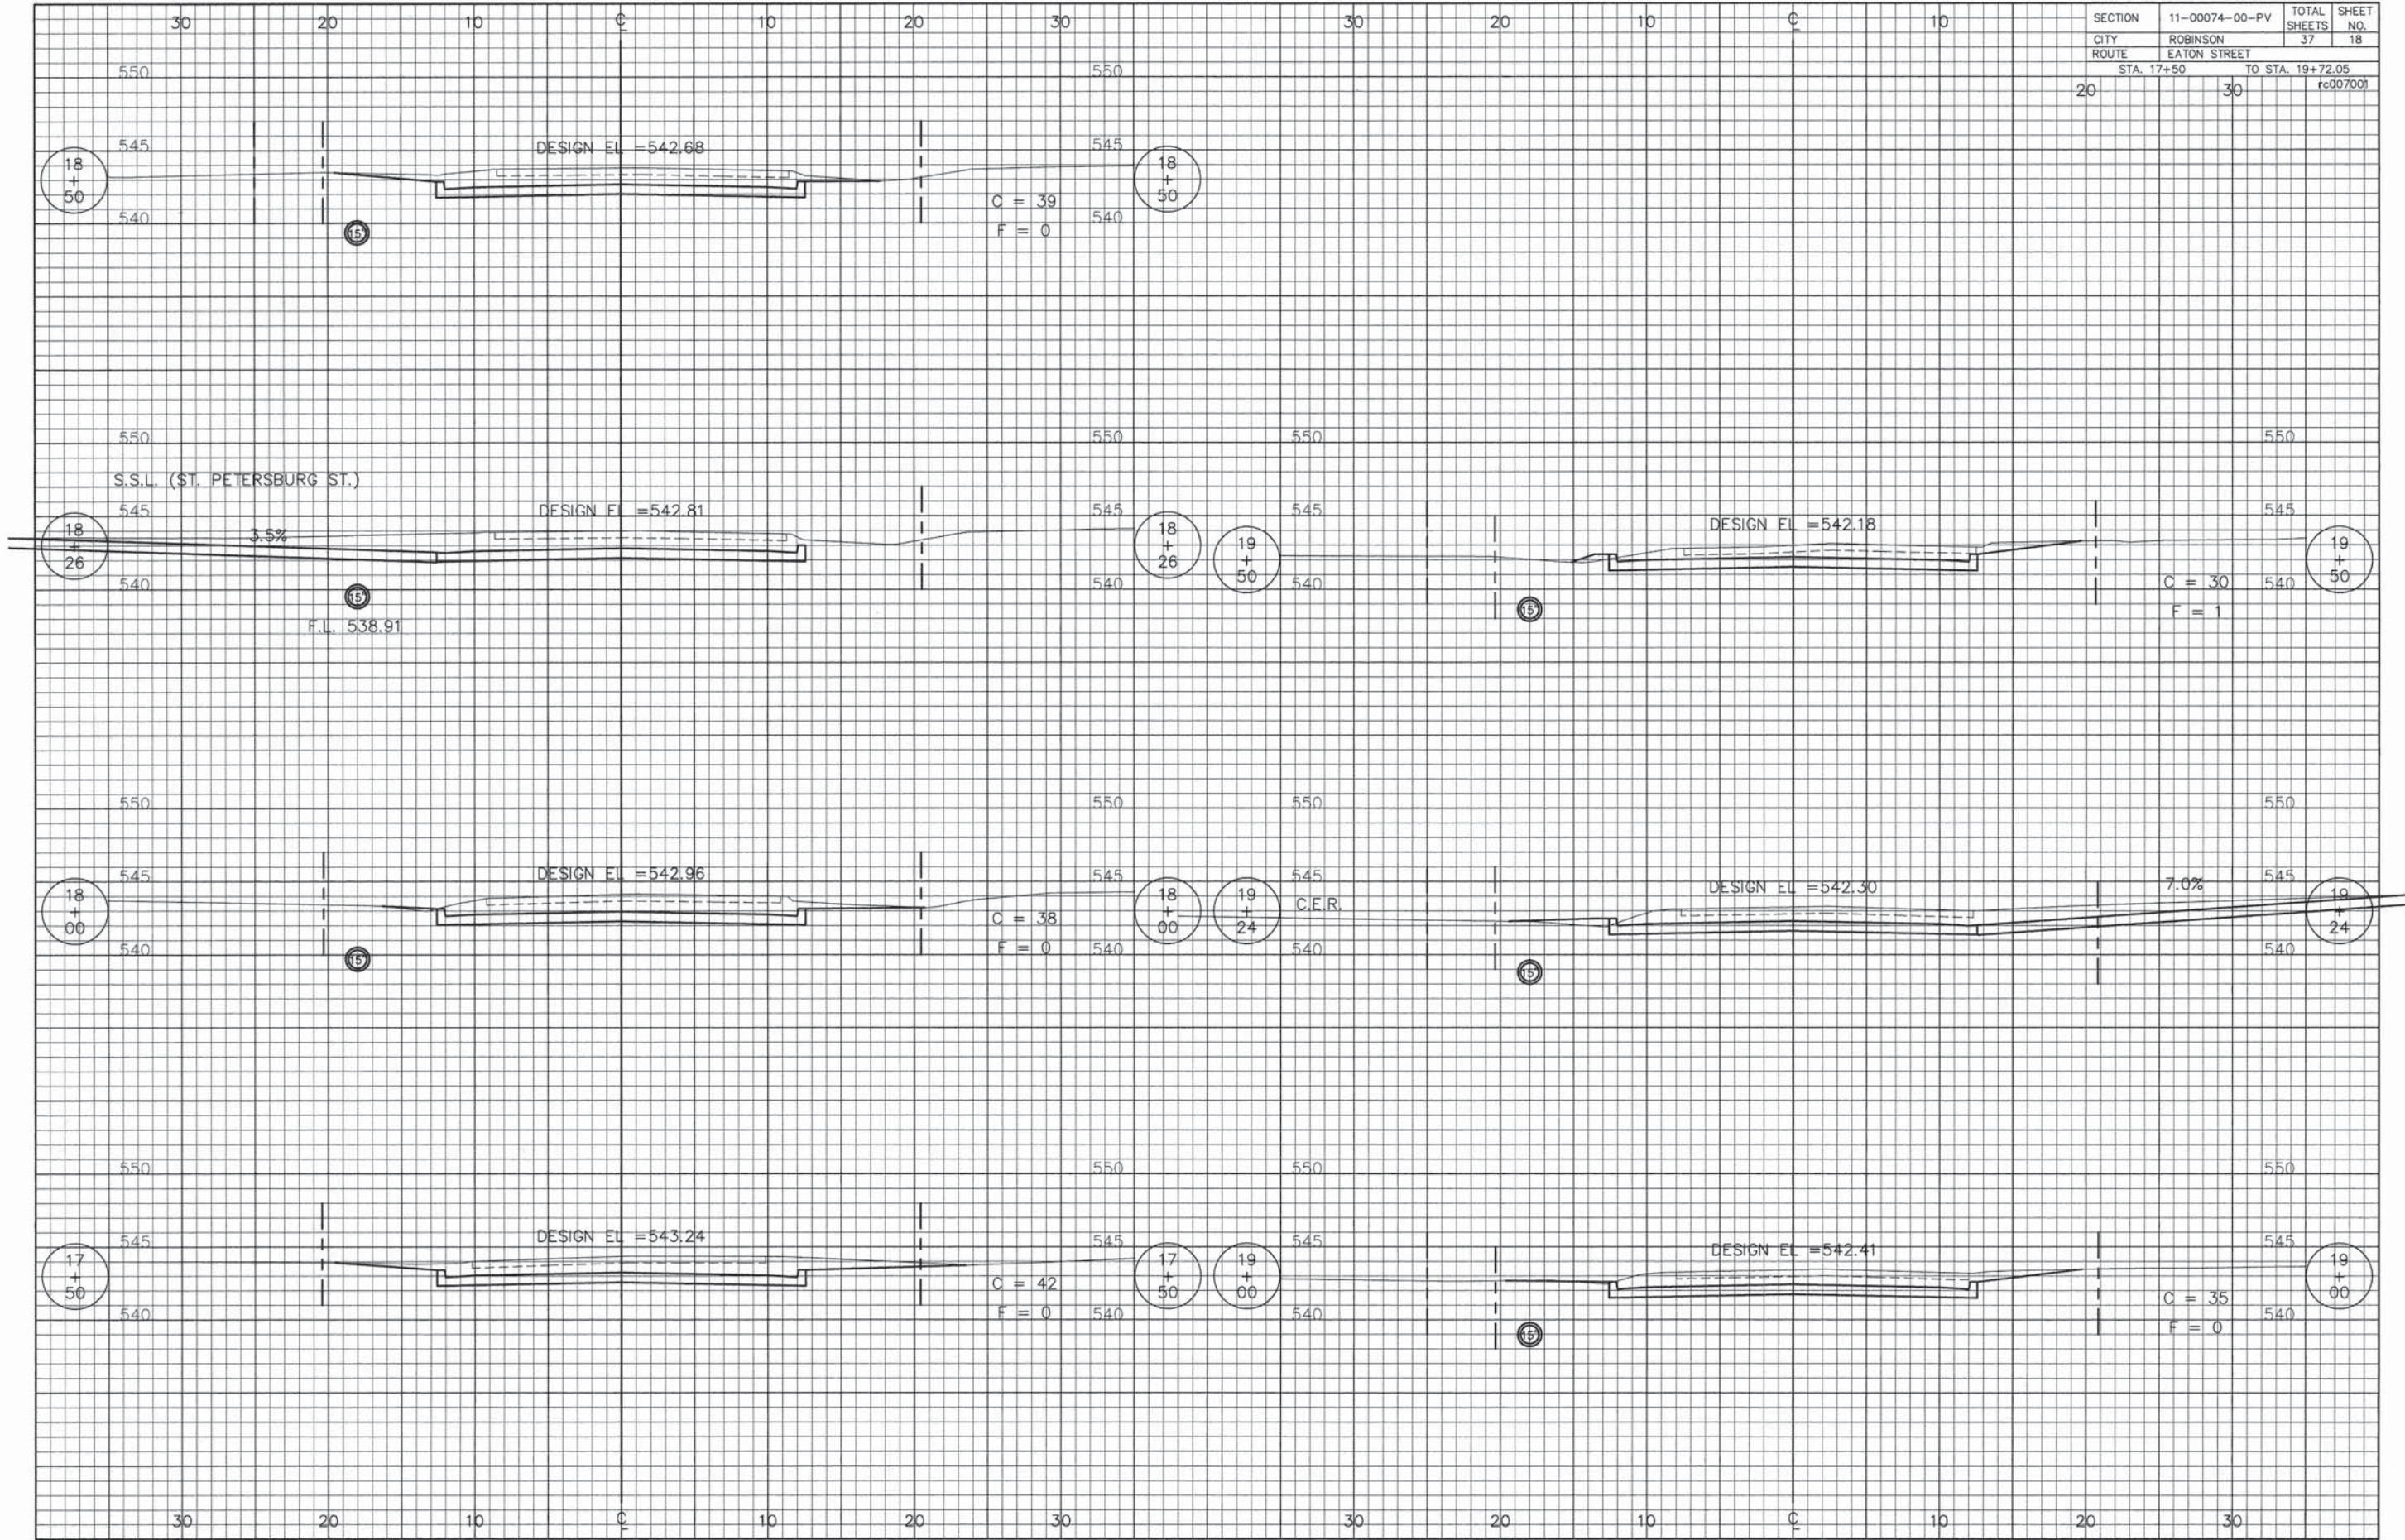

SECTION	11-00074-00-PV	TOTAL SHEETS	37	SHEET NO.	18
CITY	ROBINSON				
ROUTE	EATON STREET				
STA. 17+50		TO STA. 19+72.05		rc007001