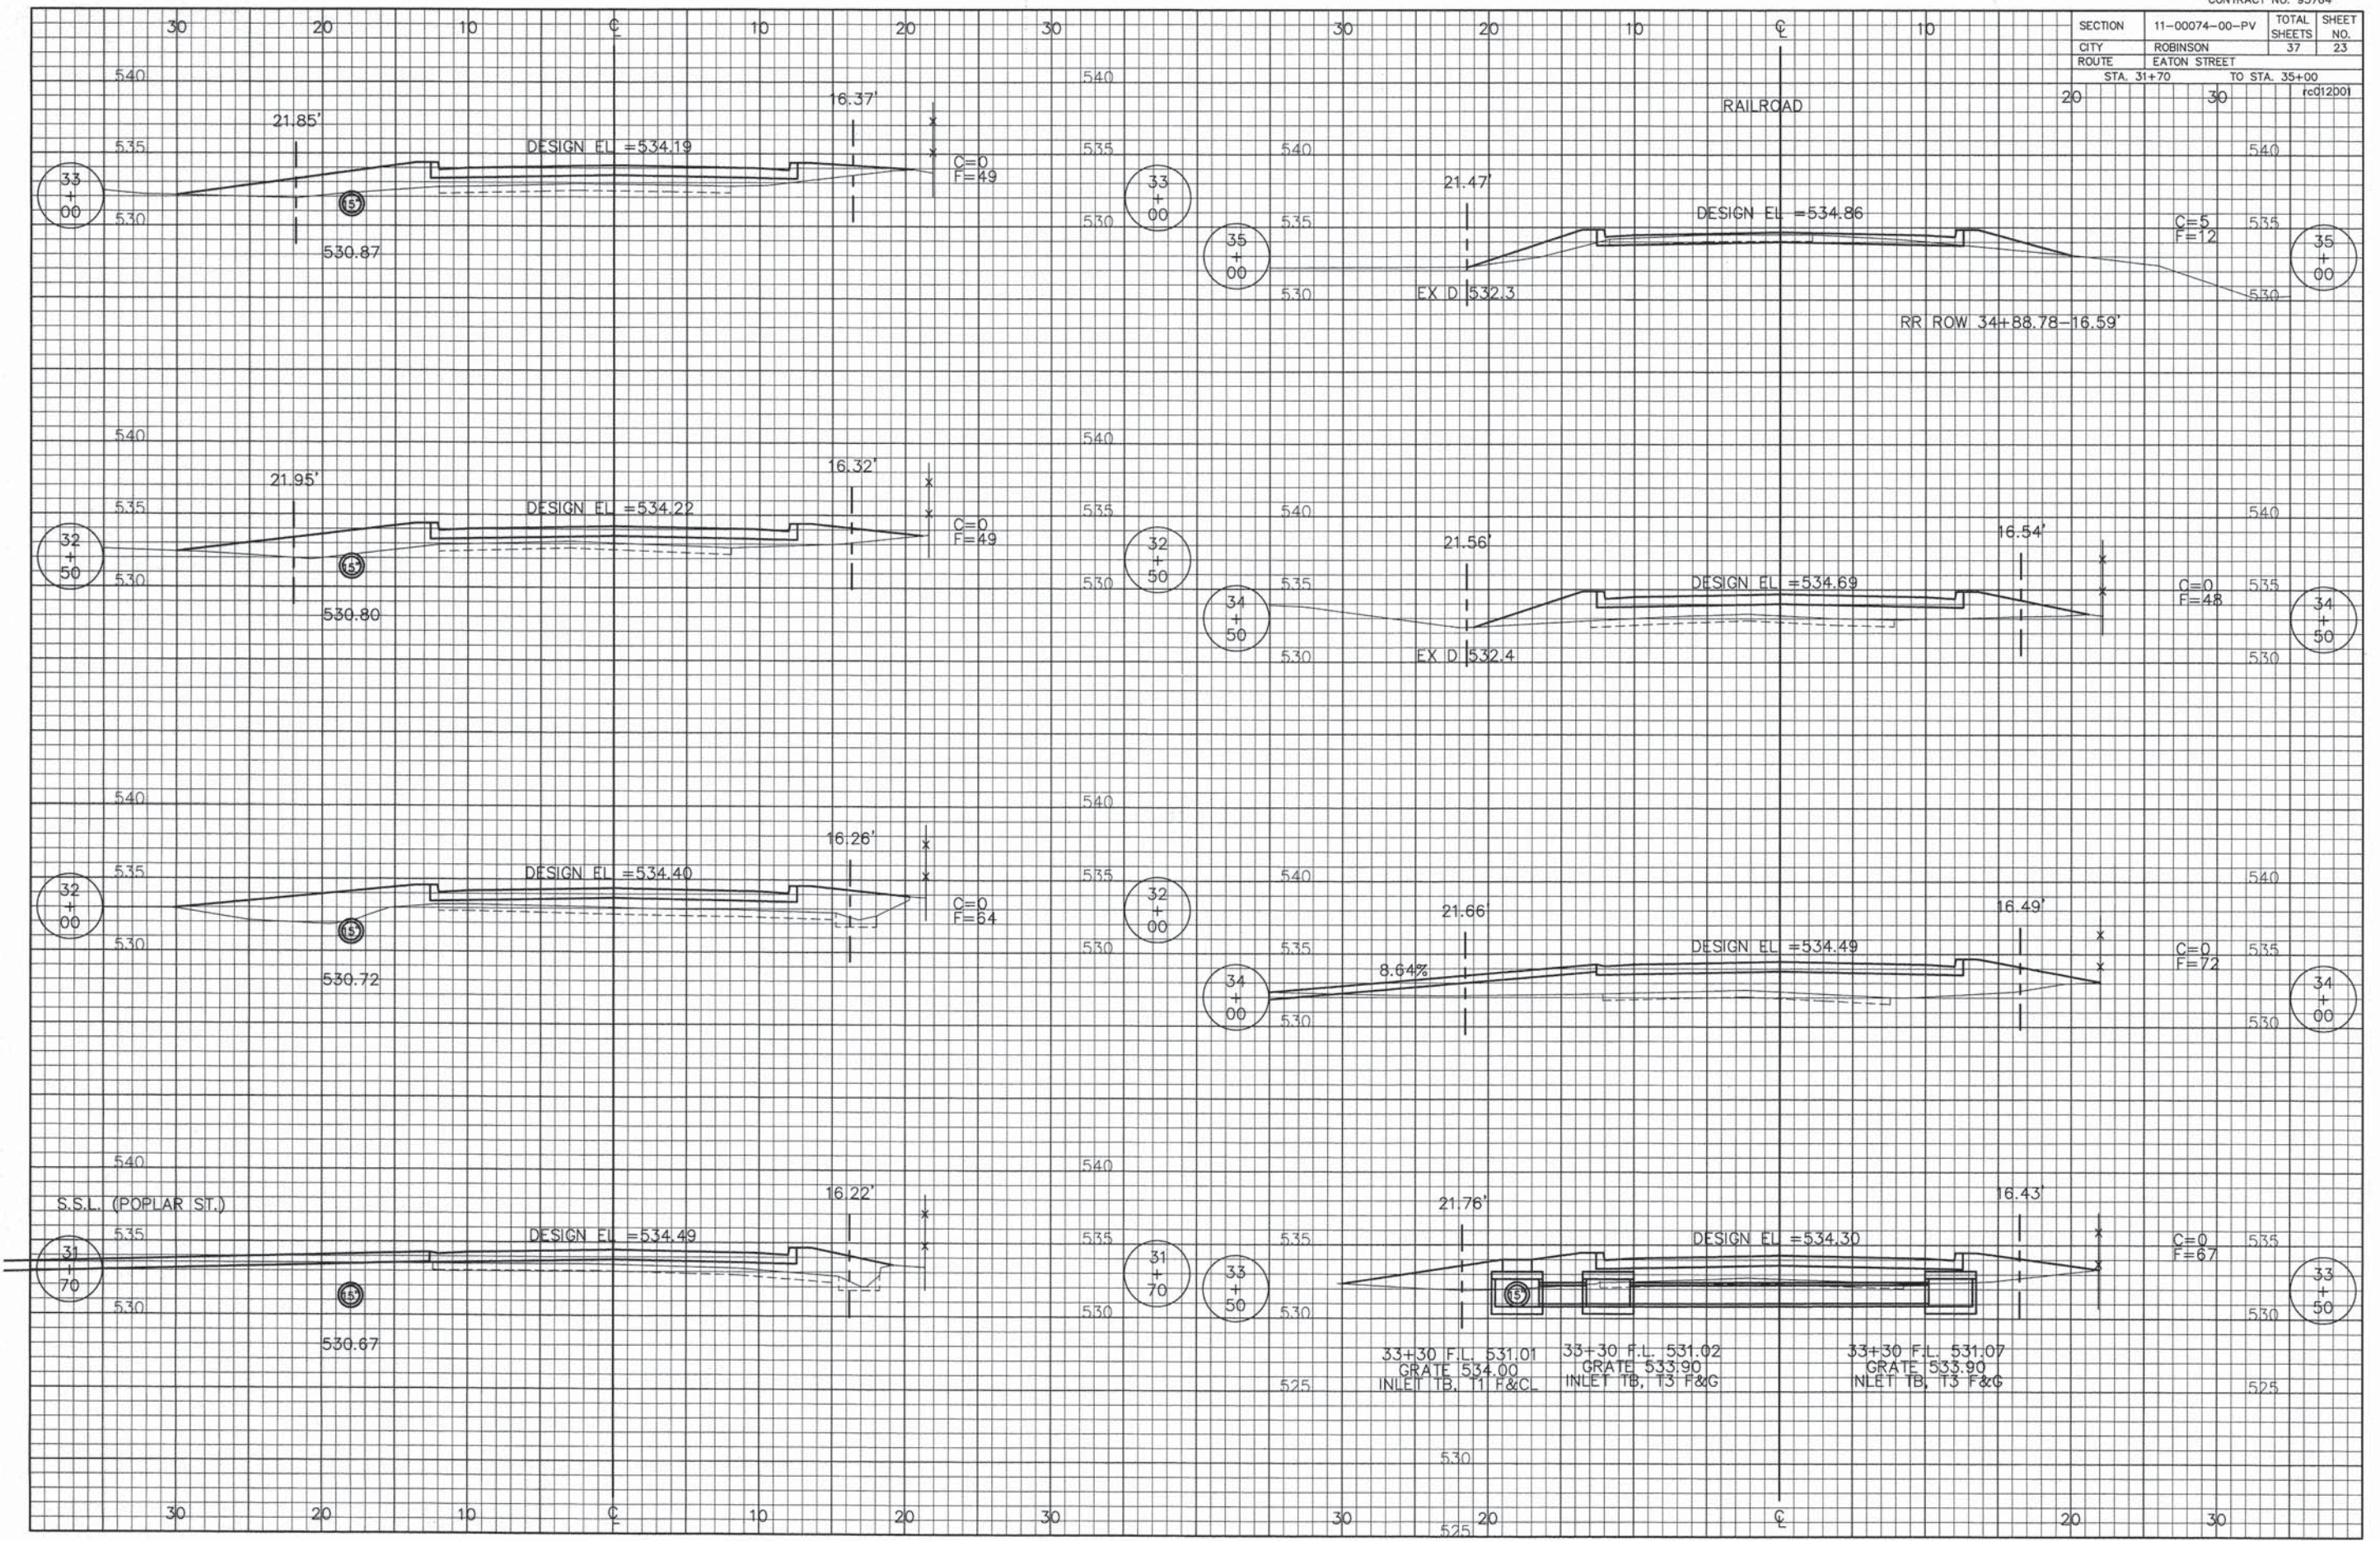

SECTION	11-00074-00-PV	TOTAL SHEETS	37	SHEET NO.	22
CITY	ROBINSON				
ROUTE	EATON STREET				
STA. 28+00		TO STA. 31+50		re011001	

DESIGN EL = 535.77
 S.D. 534.30 C = 0
 F = 29
 531.50

DESIGN EL = 534.56
 31+54 INV. 530.58
 GRATE 534.11
 4' DIA M.H., T1 F&CL
 C = 0
 F = 43

DESIGN EL = 535.16
 S.D. 533.60
 531.25
 C = 0
 F = 28

SECTION	11-00074-00-PV	TOTAL SHEETS	37	SHEET NO.	23
CITY	ROBINSON				
ROUTE	EATON STREET				
STA.	31+70	TO STA.	35+00	red12001	

SECTION	11-00074-00-PV	TOTAL SHEETS	37	SHEET NO.	23A
CITY	ROBINSON				
ROUTE	EATON STREET				
STA. 35+00		TO STA. 35+50		rc017001	