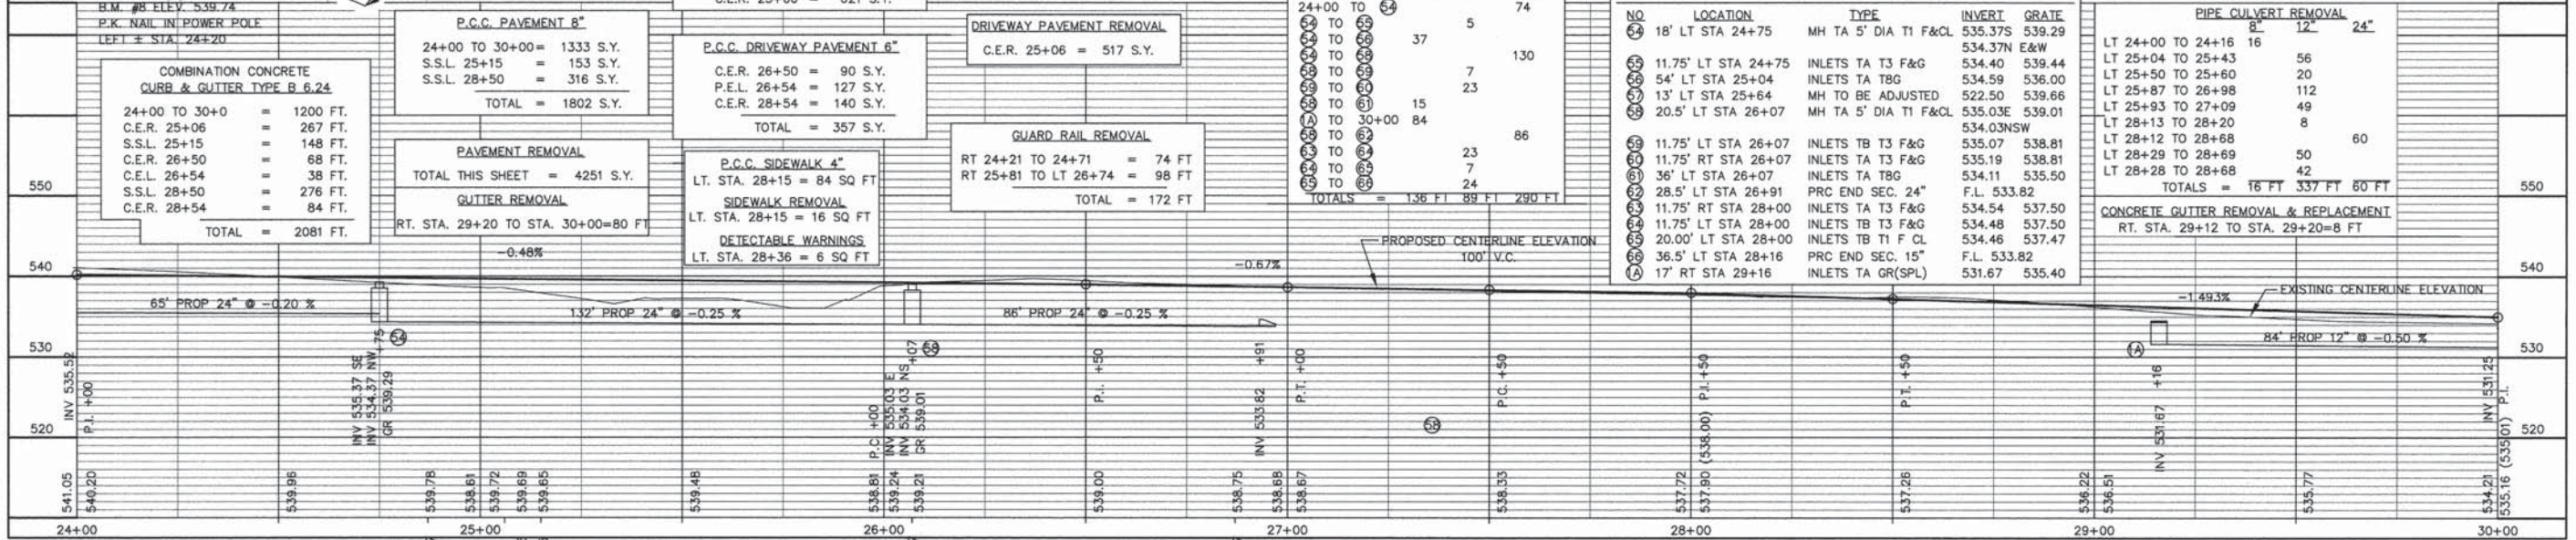

P.C.C. SIDEWALK 4"

LT. STA. 28+15	=	84 SQ FT
SIDEWALK REMOVAL	=	16 SQ FT
DETECTABLE WARNINGS	=	6 SQ FT

STORM SEWER CLASS A, TYPE 1

24+00 TO 54	12"	15'	74
54 TO 55		5	
55 TO 56		7	130
56 TO 57		23	
57 TO 58		15	
58 TO 59		84	
59 TO 60		23	86
60 TO 61		7	
61 TO 62		24	
TOTALS	=	136 FT	89 FT 290 FT

DRAINAGE STRUCTURES

NO	LOCATION	TYPE	INVERT	GRATE
54	18' LT STA 24+75	MH TA 5' DIA T1 F&CL	535.37S	539.29
55	11.75' LT STA 24+75	INLETS TA T3 F&G	534.40	539.44
56	54' LT STA 25+04	INLETS TA T8G	534.59	536.00
57	13' LT STA 25+64	MH TO BE ADJUSTED	522.50	539.66
58	20.5' LT STA 26+07	MH TA 5' DIA T1 F&CL	535.03E	539.01
59	28.5' LT STA 26+91	PRC END SEC. 24"	F.L. 533.82	
60	11.75' RT STA 26+07	INLETS TB T3 F&G	535.07	538.81
61	11.75' RT STA 26+07	INLETS TA T3 F&G	535.19	538.81
62	36' LT STA 26+07	INLETS TA T8G	534.11	535.50
63	28.5' LT STA 26+91	PRC END SEC. 24"	F.L. 533.82	
64	11.75' RT STA 28+00	INLETS TA T3 F&G	534.54	537.50
65	11.75' LT STA 28+00	INLETS TB T3 F&G	534.48	537.50
66	20.00' LT STA 28+00	INLETS TB T1 F CL	534.46	537.47
67	36.5' LT STA 28+16	PRC END SEC. 15"	F.L. 533.82	
68	17' RT STA 29+16	INLETS TA GR(SPL)	531.67	535.40

PIPE CULVERT REMOVAL

LT 24+00 TO 24+16	16"	24"
LT 25+04 TO 25+43		56
LT 25+50 TO 25+60		20
LT 25+87 TO 26+98		112
LT 25+93 TO 27+09		49
LT 28+13 TO 28+20		8
LT 28+12 TO 28+68		60
LT 28+29 TO 28+69		50
LT 28+28 TO 28+68		42
TOTALS	=	16 FT 337 FT 80 FT

CONCRETE GUTTER REMOVAL & REPLACEMENT
RT. STA. 29+12 TO STA. 29+20=8 FT