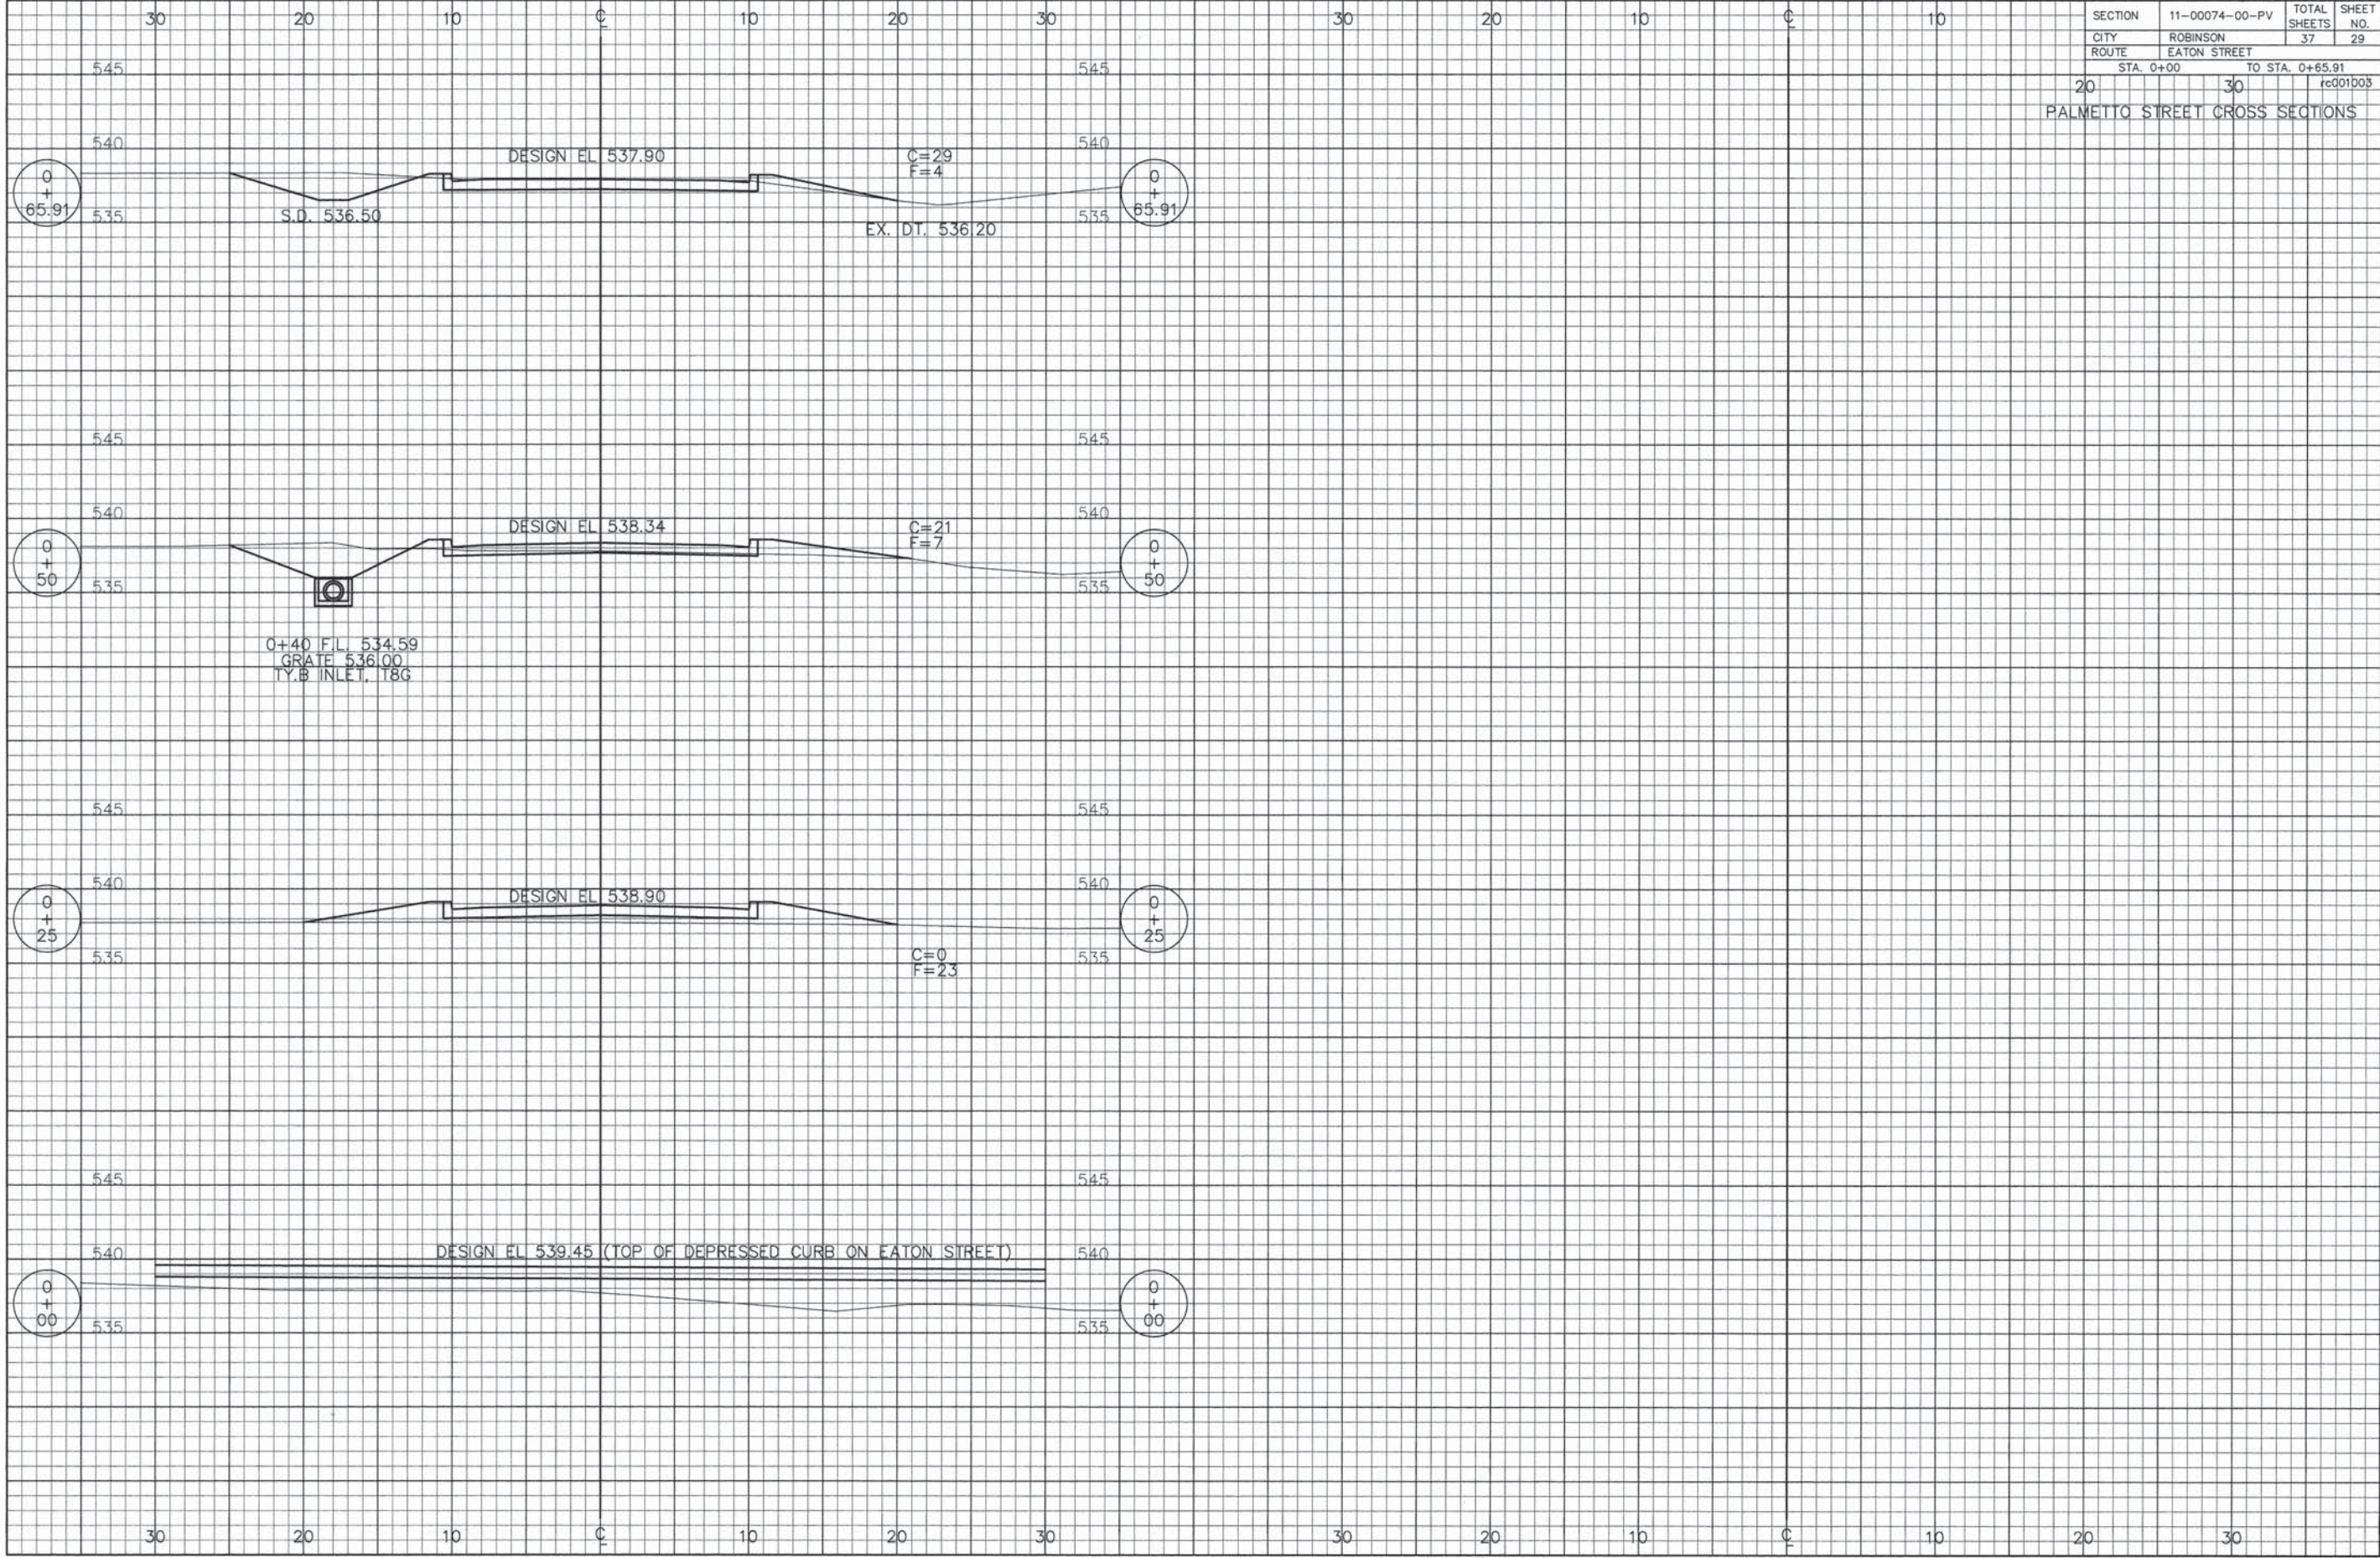

SECTION	11-00074-00-PV	TOTAL SHEETS	37	SHEET NO.	29
CITY	ROBINSON				
ROUTE	EATON STREET				
STA. 0+00		TO STA. 0+65.91			

PALMETTO STREET CROSS SECTIONS