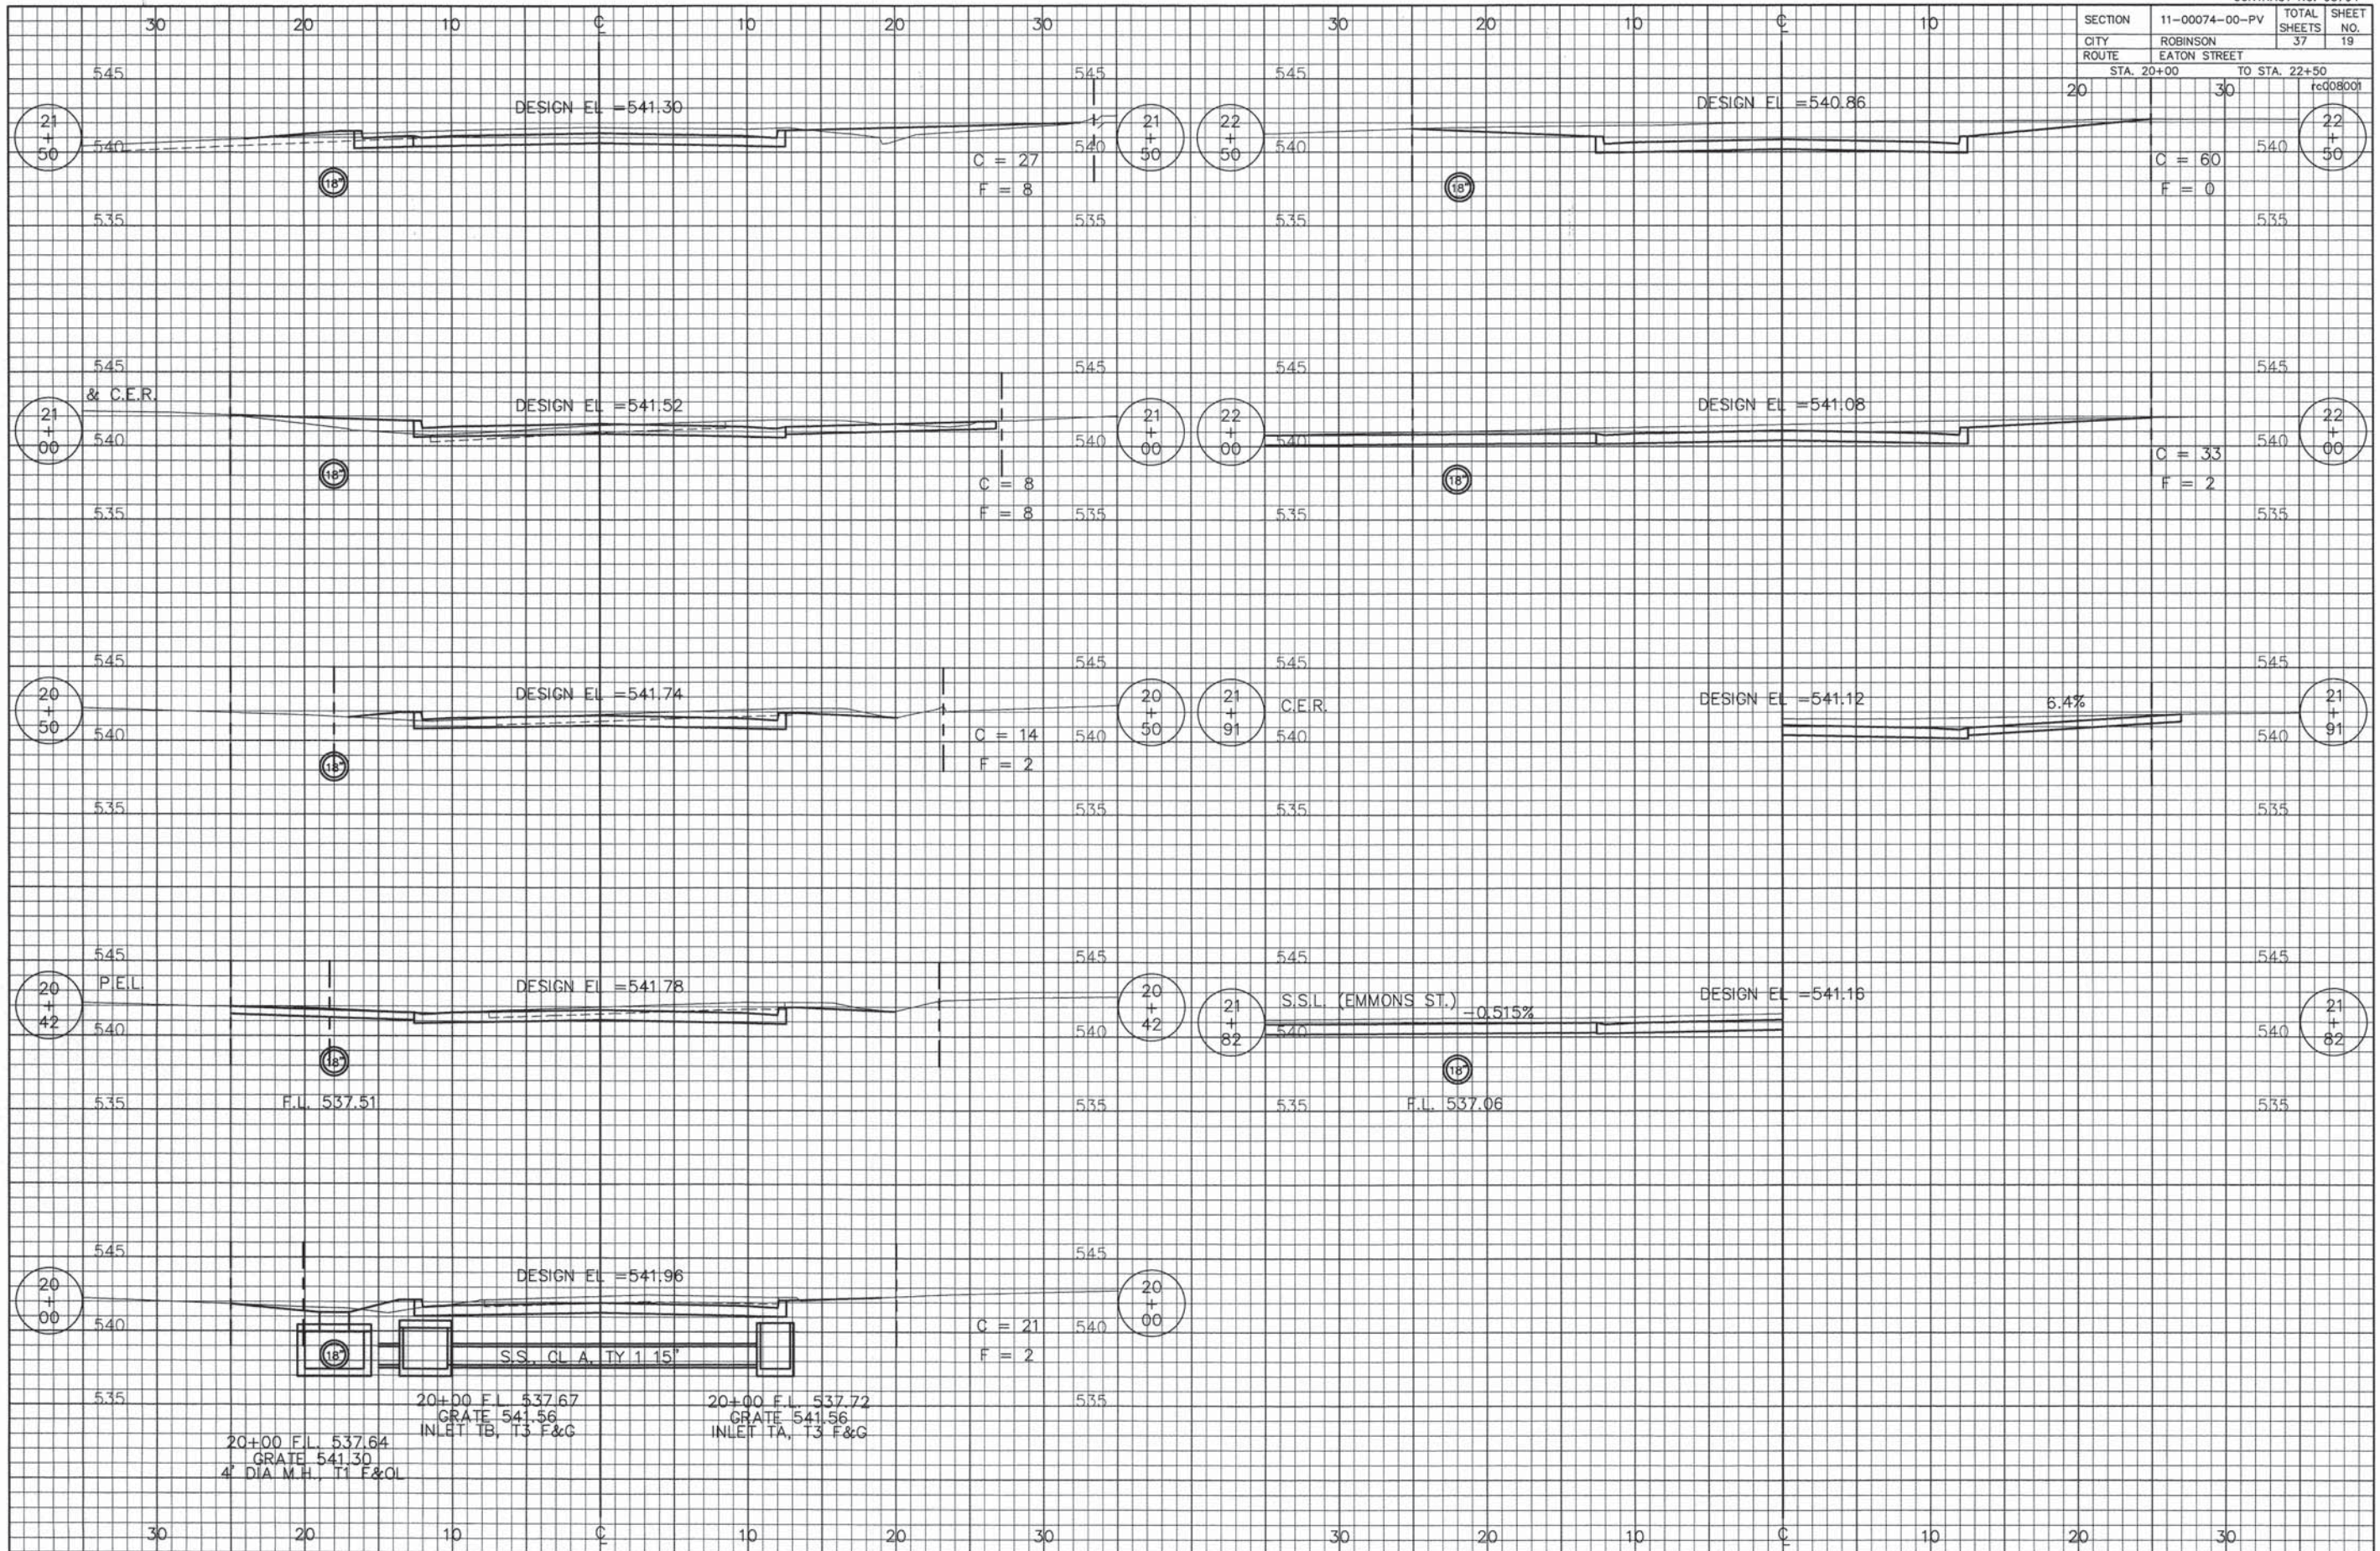

SECTION	11-00074-00-PV	TOTAL SHEETS	37	SHEET NO.	7
CITY	ROBINSON				
ROUTE	EATON STREET				
STA. 18+00		TO STA. 24+00		RCP04001	

SCALES:
1" = 20' HOR
1" = 10' VER

B.M. #10 ELEV. 543.76
P.K. NAIL IN POWER POLE
± 125' LEFT ± STA. 18+40

SECTION	11-00074-00-PV	TOTAL SHEETS	37	SHEET NO.	16
CITY	ROBINSON				
ROUTE	EATON STREET				
STA. 12+50		TO STA. 14+83		re005001	

SECTION	11-00074-00-PV	TOTAL SHEETS	37	SHEET NO.	17
CITY	ROBINSON				
ROUTE	EATON STREET				
	STA. 15+00	TO STA.	17+22	re006001	

SECTION	11-00074-00-PV	TOTAL SHEETS	37	SHEET NO.	18
CITY	ROBINSON				
ROUTE	EATON STREET				
STA. 17+50		TO STA. 19+72.05		rc007001	

SECTION	11-00074-00-PV	TOTAL SHEETS	37	SHEET NO.	19
CITY	ROBINSON				
ROUTE	EATON STREET				
STA. 20+00		TO STA. 22+50		rec08001	

SECTION	11-00074-00-PV	TOTAL SHEETS	37	SHEET NO.	20
CITY	ROBINSON				
ROUTE	EATON STREET				
STA. 23+00		TO STA. 25+00			
20		30		rc009001	

23+00 F.L. 535.72
GRATE 541.00
5' DIA M.H., T1 F&CL

23+00 F.L. 535.74
GRATE 540.24
INLET TB, T3 F&G