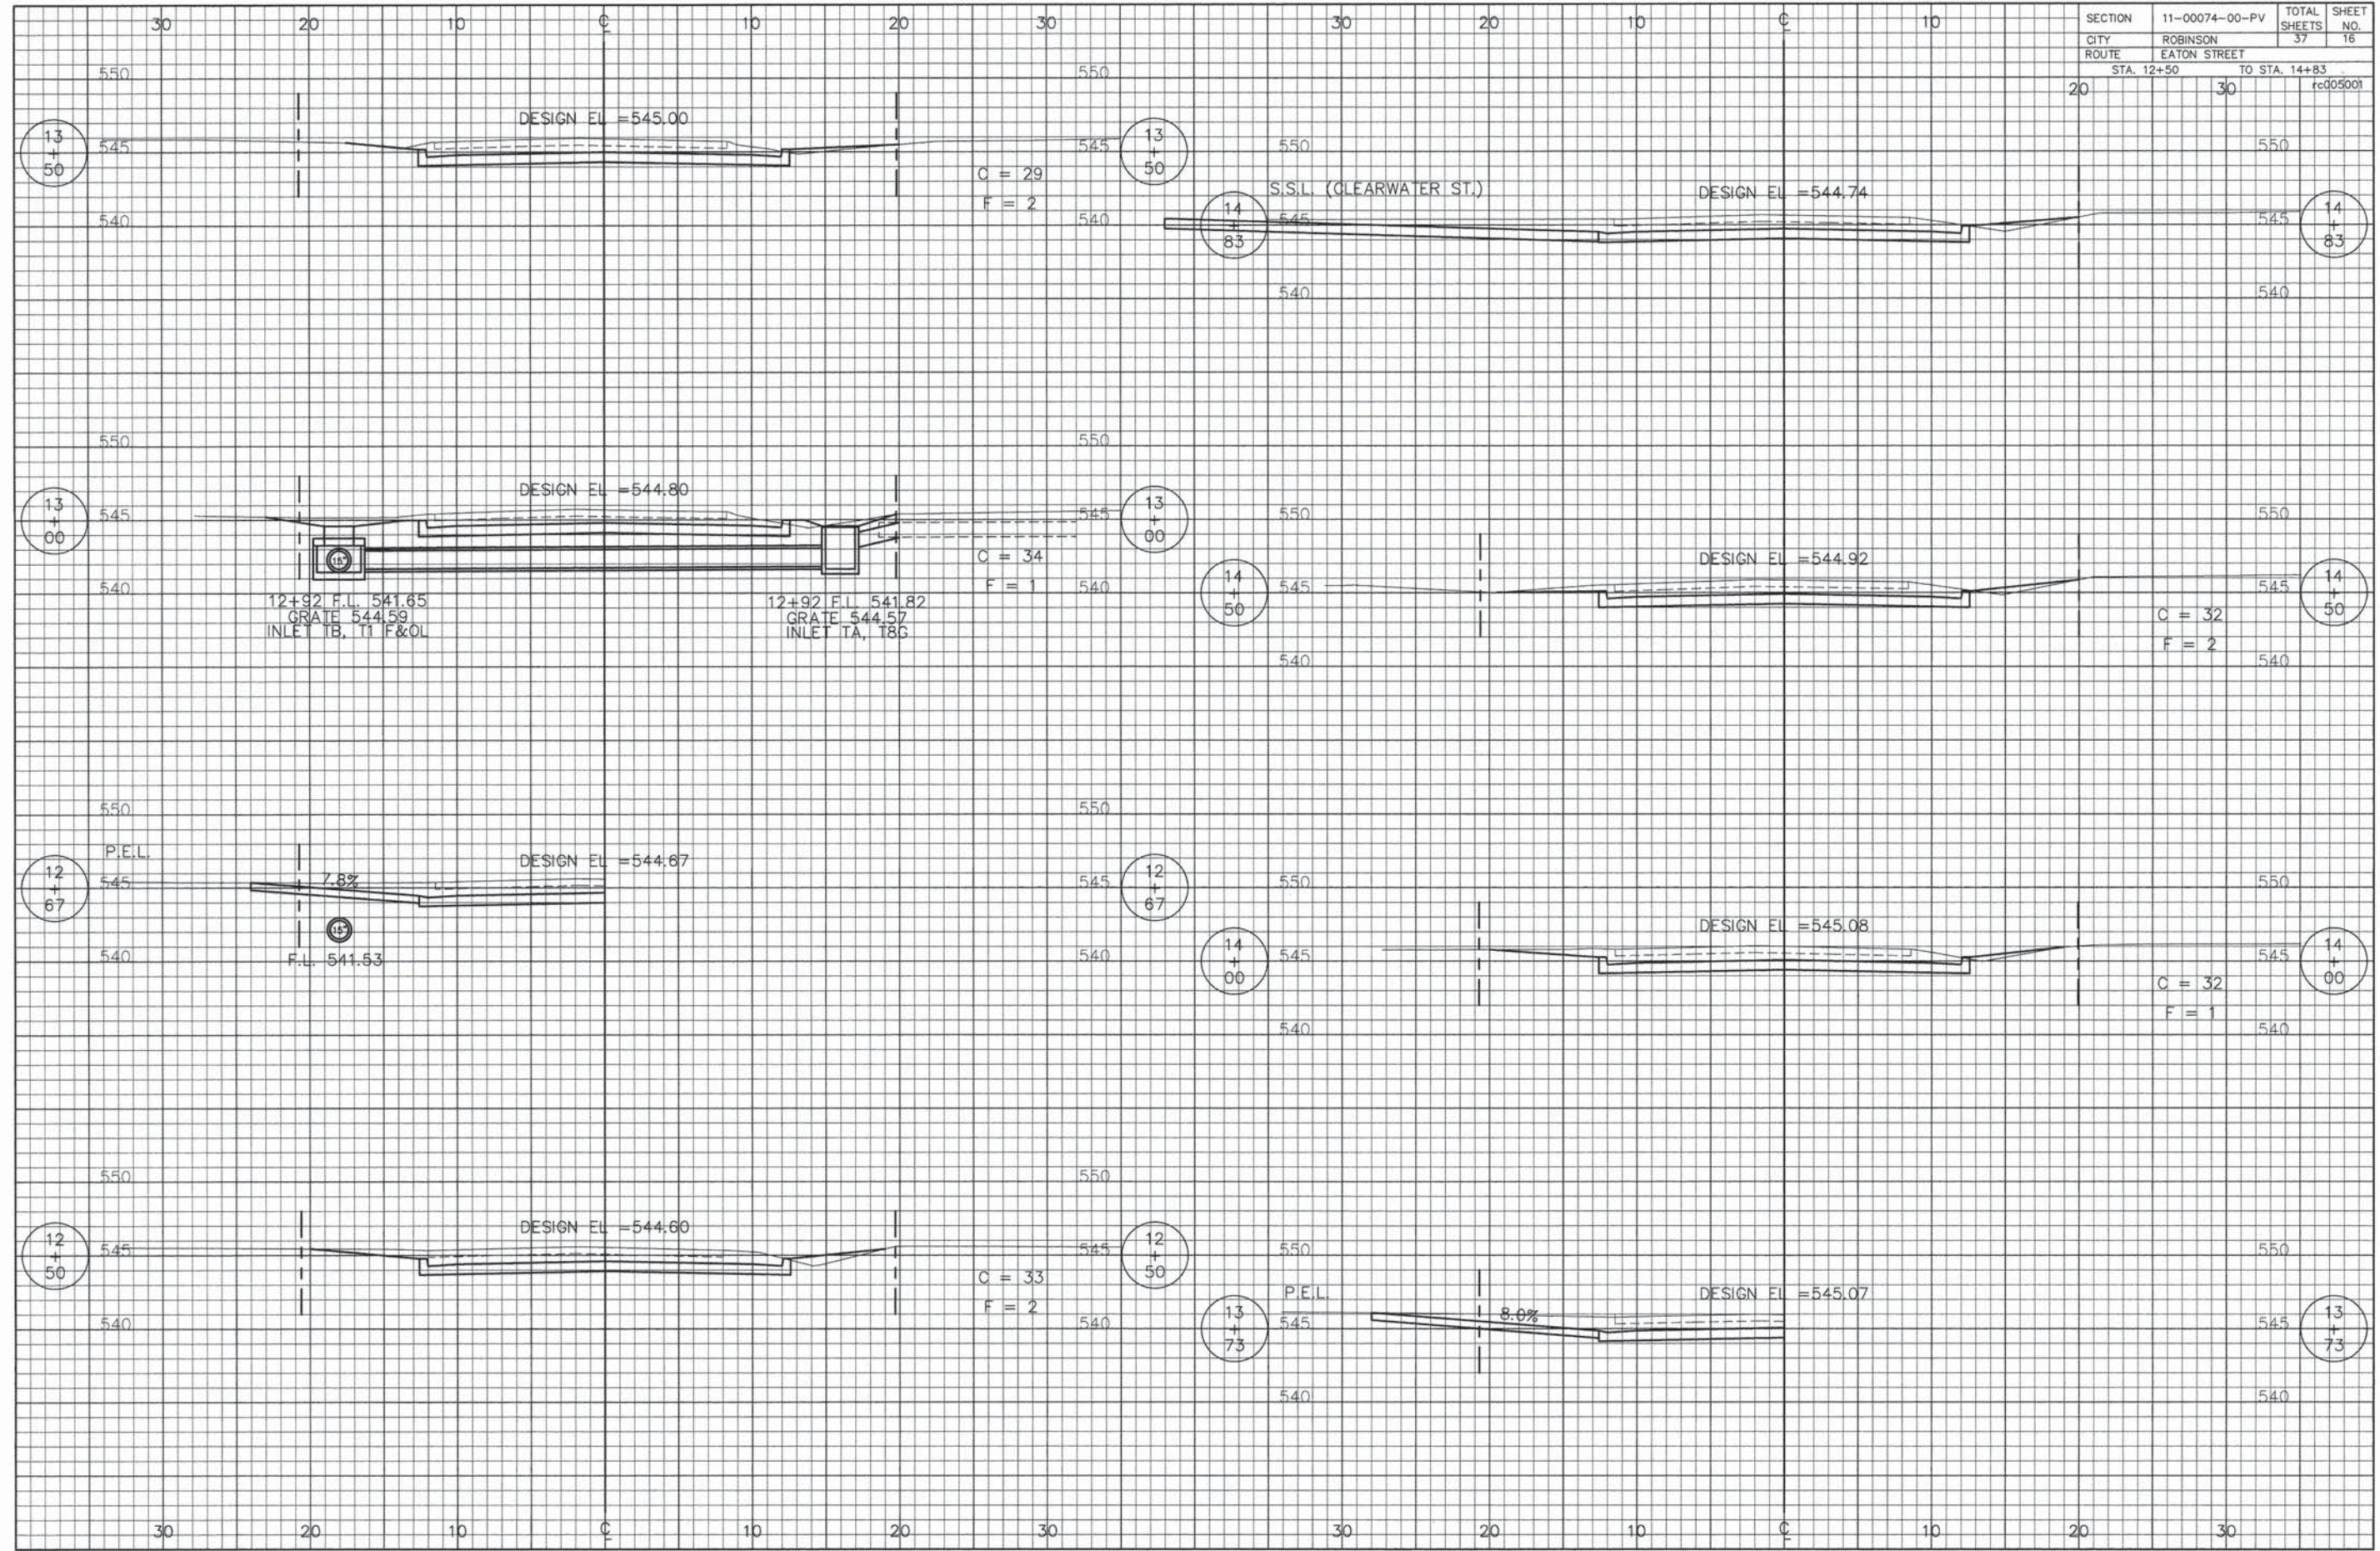

SECTION	11-00074-00-PV	TOTAL SHEETS	37	SHEET NO.	16
CITY	ROBINSON				
ROUTE	EATON STREET				
STA. 12+50		TO STA. 14+83		re005001