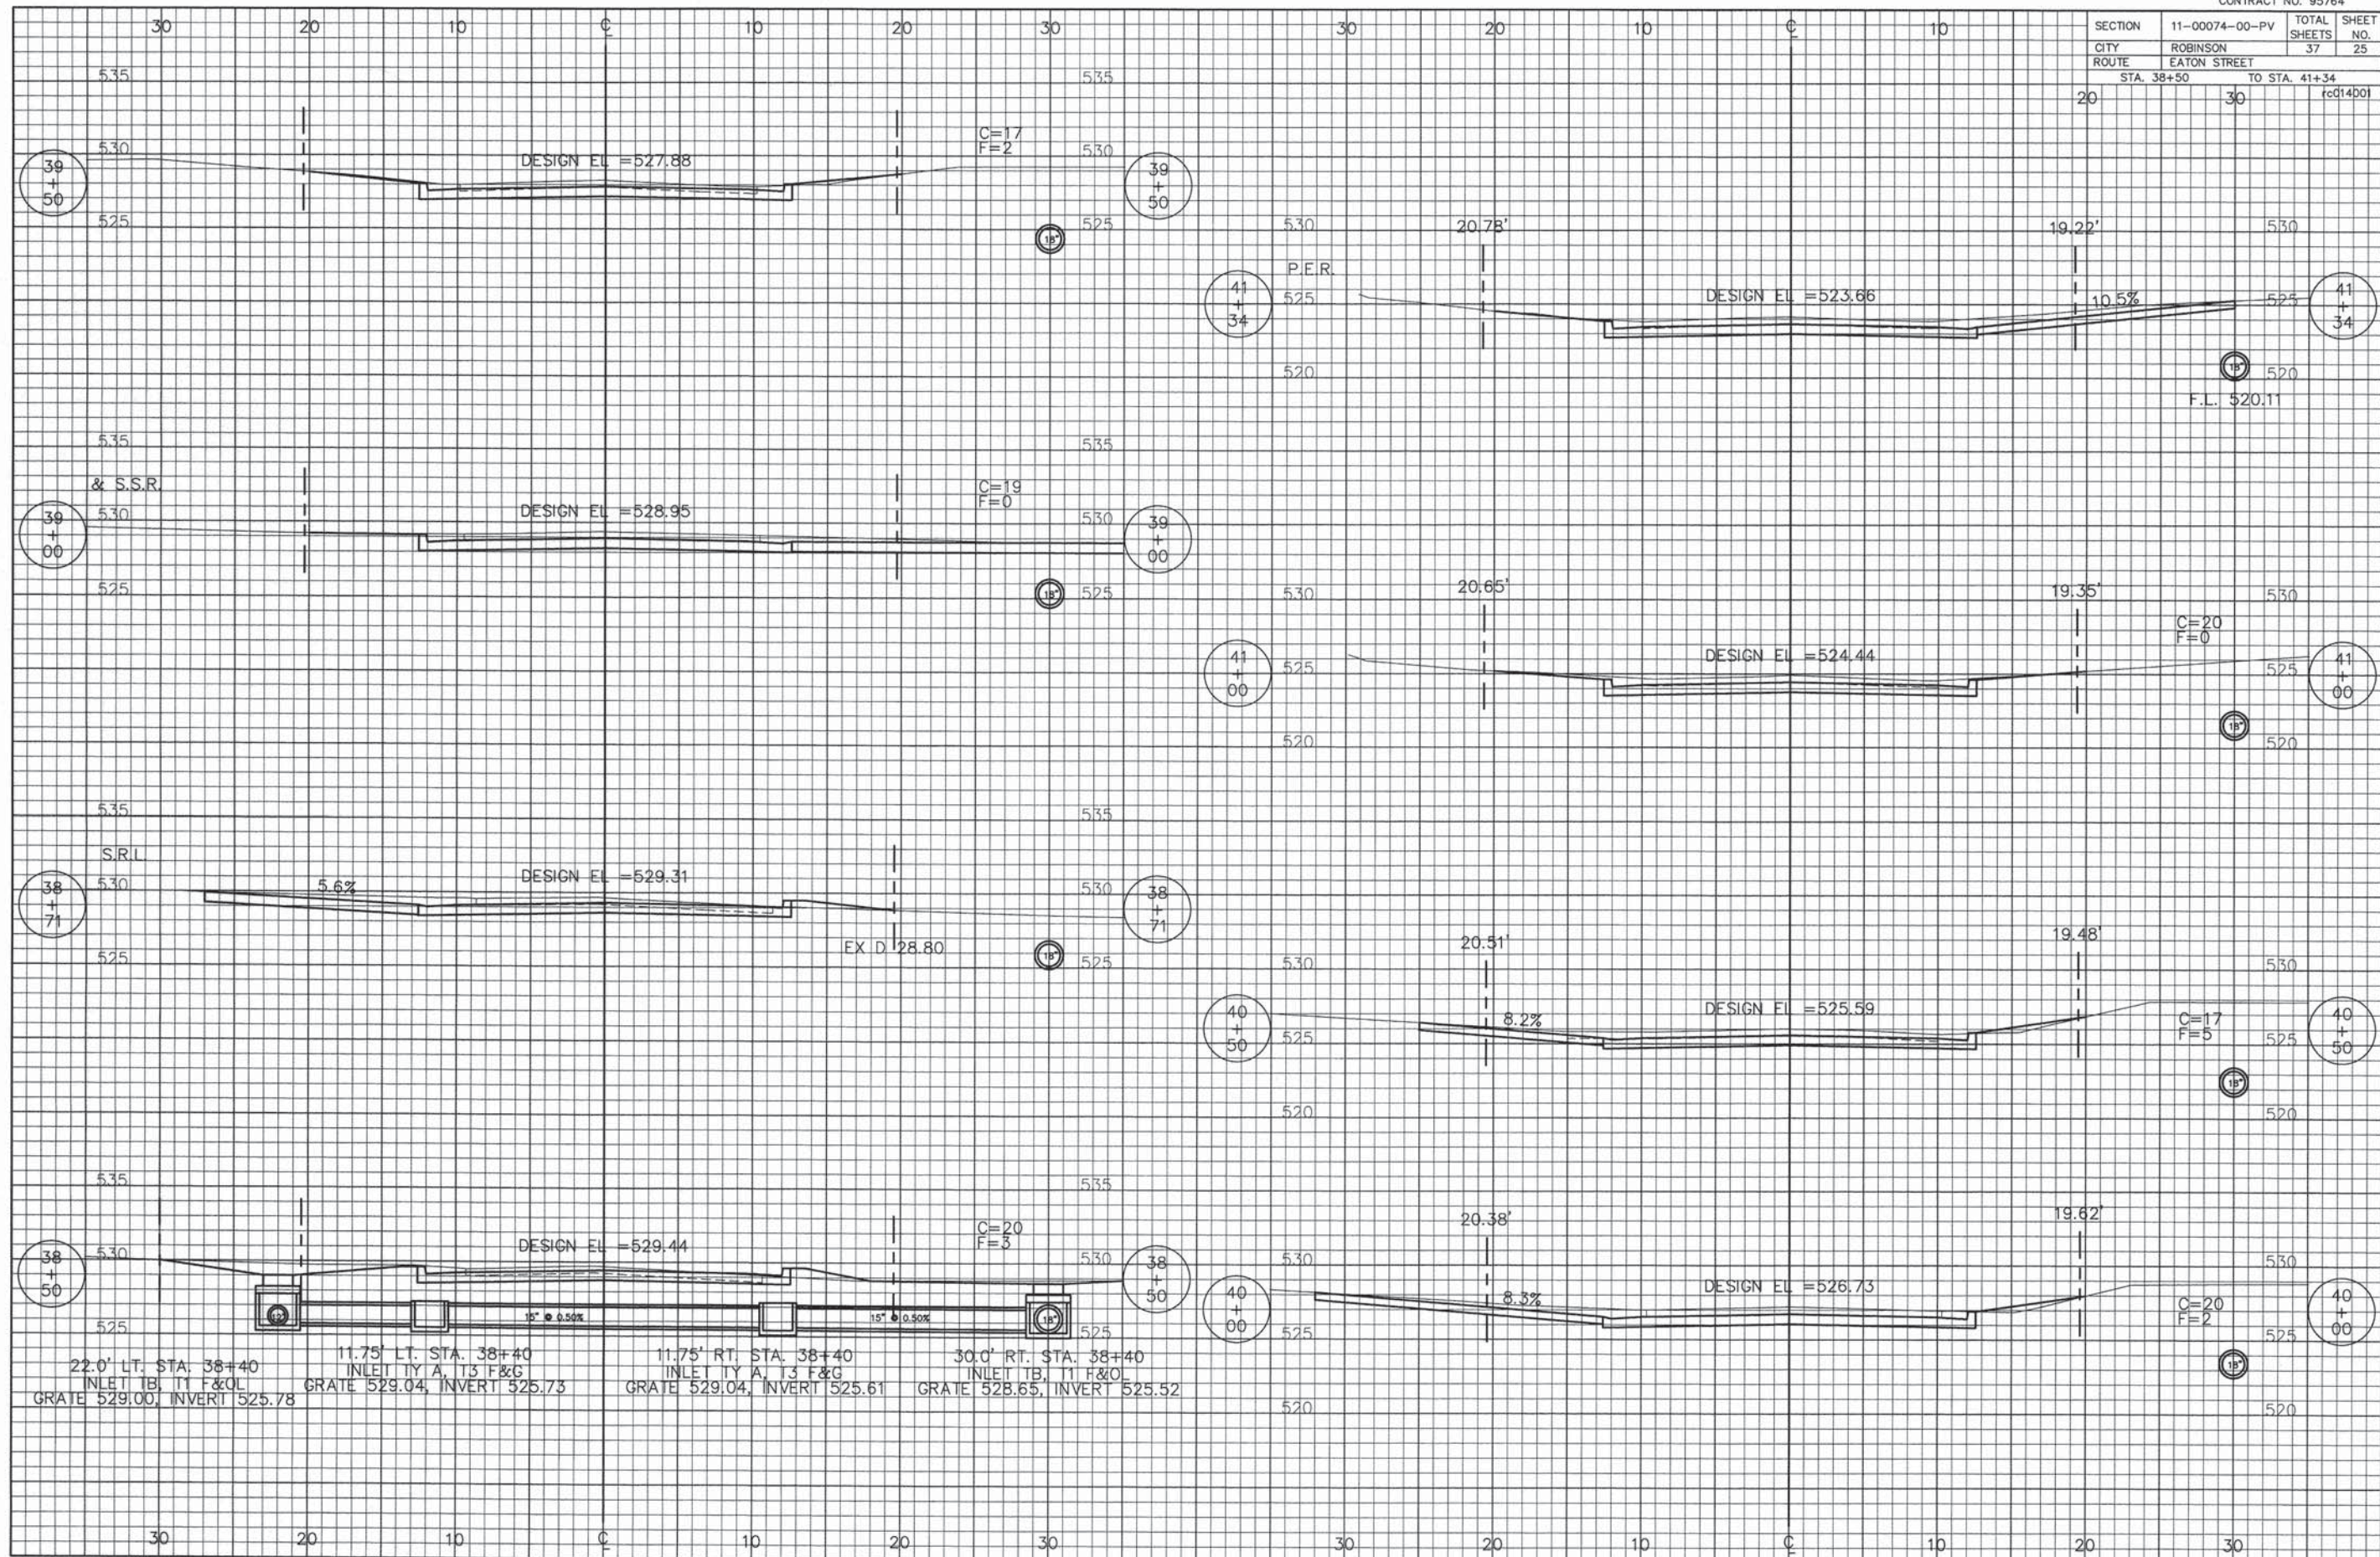

SECTION	11-00074-00-PV	TOTAL SHEETS	37	SHEET NO.	22
CITY	ROBINSON				
ROUTE	EATON STREET				
STA. 28+00		TO STA. 31+50		re011001	

DESIGN EL = 535.77
 S.D. 534.30 C = 0
 F = 29
 531.50

DESIGN EL = 534.56
 31+54 INV. 530.58
 GRATE 534.11
 4' DIA M.H., T1 F&CL
 C = 0
 F = 43

DESIGN EL = 535.16
 S.D. 533.60
 531.25
 C = 0
 F = 28

SECTION	11-00074-00-PV	TOTAL SHEETS	37	SHEET NO.	23
CITY	ROBINSON				
ROUTE	EATON STREET				
STA.	31+70	TO STA.	35+00	red12001	

SECTION	11-00074-00-PV	TOTAL SHEETS	37	SHEET NO.	23A
CITY	ROBINSON				
ROUTE	EATON STREET				
STA. 35+00		TO STA. 35+50		rc017001	

SECTION	11-00074-00-PV	TOTAL SHEETS	37	SHEET NO.	24
CITY	ROBINSON				
ROUTE	EATON STREET				
STA. 35+50		TO STA. 38+00		rc013001	

SECTION	11-00074-00-PV	TOTAL SHEETS	37	SHEET NO.	25
CITY	ROBINSON				
ROUTE	EATON STREET				
STA. 38+50		TO STA. 41+34		rc014001	

SECTION	11-00074-00-PV	TOTAL SHEETS	37	SHEET NO.	27
CITY	ROBINSON				
ROUTE	EATON STREET				
STA. 45+00		TO STA. 47+21.98		rc016001	

SECTION	11-00074-00-PV	TOTAL SHEETS	37	SHEET NO.	28
CITY	ROBINSON				
ROUTE	EATON STREET				
STA. 0+00		TO STA. 1+47.70		rc001002	