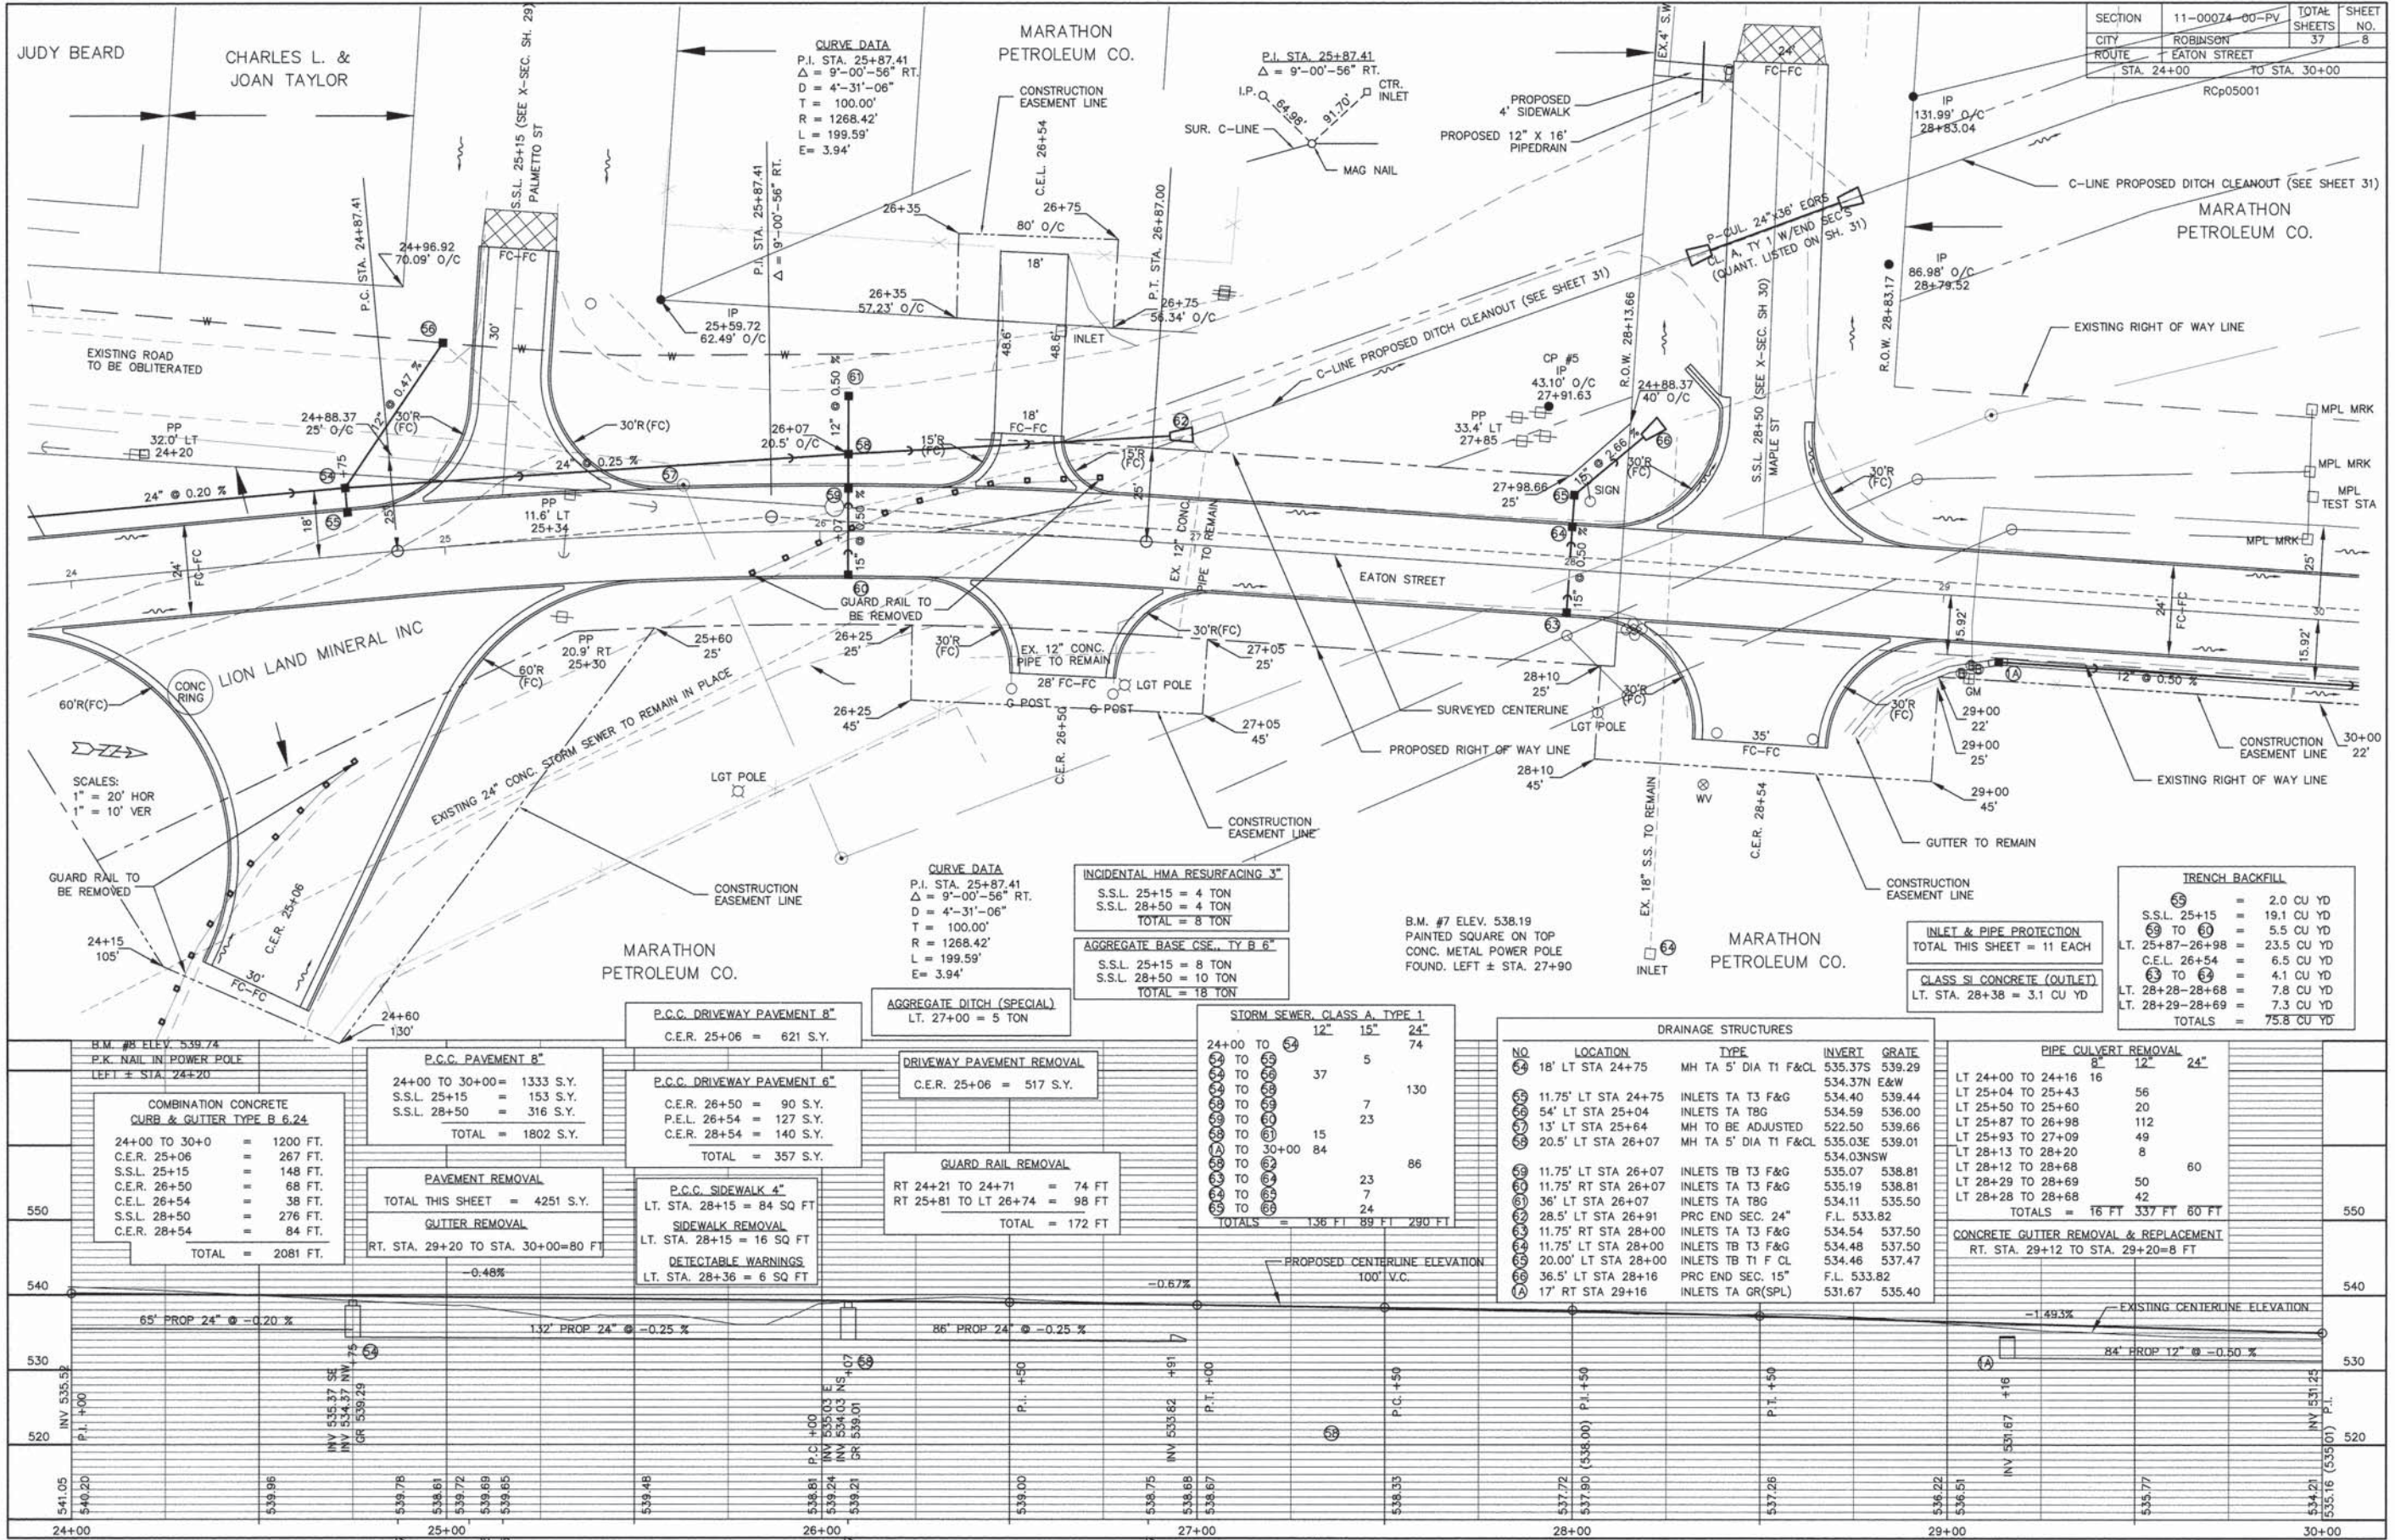

SECTION	11-00074-00-PV	TOTAL SHEETS	37	SHEET NO.	8
CITY	ROBINSON				
ROUTE	EATON STREET				
STA.	24+00	TO STA.	30+00