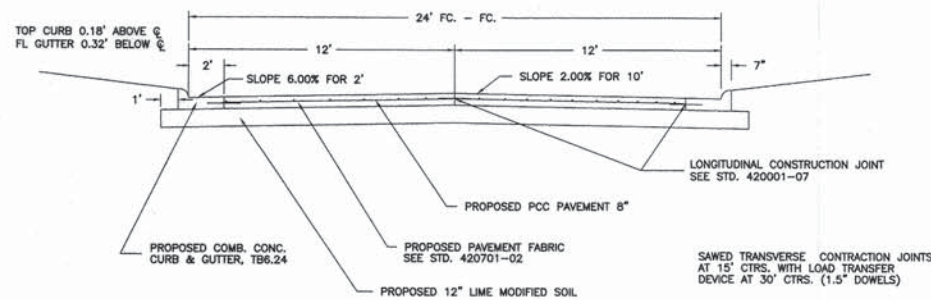

TYPICAL SECTION OF PROPOSED STREET

EATON STREET FROM ILLINOIS RT. 33 TO SOUTHWIND BLVD.

PAVEMENT DESIGN

TYPICAL CROSS SECTION OF EXISTING ROADWAY

GENERAL NOTES

1. ALL CONSTRUCTION SHALL BE DONE ACCORDING TO THE ILLINOIS DEPARTMENT OF TRANSPORTATION STANDARD SPECIFICATIONS FOR ROAD AND BRIDGE CONSTRUCTION ADOPTED JANUARY 1, 2012.
2. ALL AREAS DISTURBED FOR ANY REASON WITHIN THE CONSTRUCTION LIMITS SHALL BE SEEDED WITH CLASS 1 SEEDING (SPECIAL). AREAS DISTURBED BEYOND THE CONSTRUCTION LIMITS SHALL BE SEEDED BY THE AT HIS/HERS EXPENSE.
3. THE CONTRACTOR SHALL VERIFY ALL DIMENSIONS AND CONDITIONS IN THE FIELD PRIOR TO ORDERING OF MATERIALS.
4. THE CONTRACTOR SHALL COORDINATE WITH RESIDENTS PRIOR TO REMOVAL AND REPLACEMENT OF DRIVEWAYS.
5. THE TOP 6 INCHES OF ALL NECESSARY BACKFILL SHALL BE FREE FROM ALL ROCKS OR FOREIGN MATERIAL.
6. ALL EXISTING SIGNS WHICH INTERFERE WITH THE IMPROVEMENTS SHALL BE REMOVED AND REINSTALLED AT THEIR PERMANENT LOCATION AS DIRECTED BY THE ENGINEER. THIS WORK SHALL BE INCLUDED IN THE COST OF THE CONTRACT.

RAILROAD NOTES