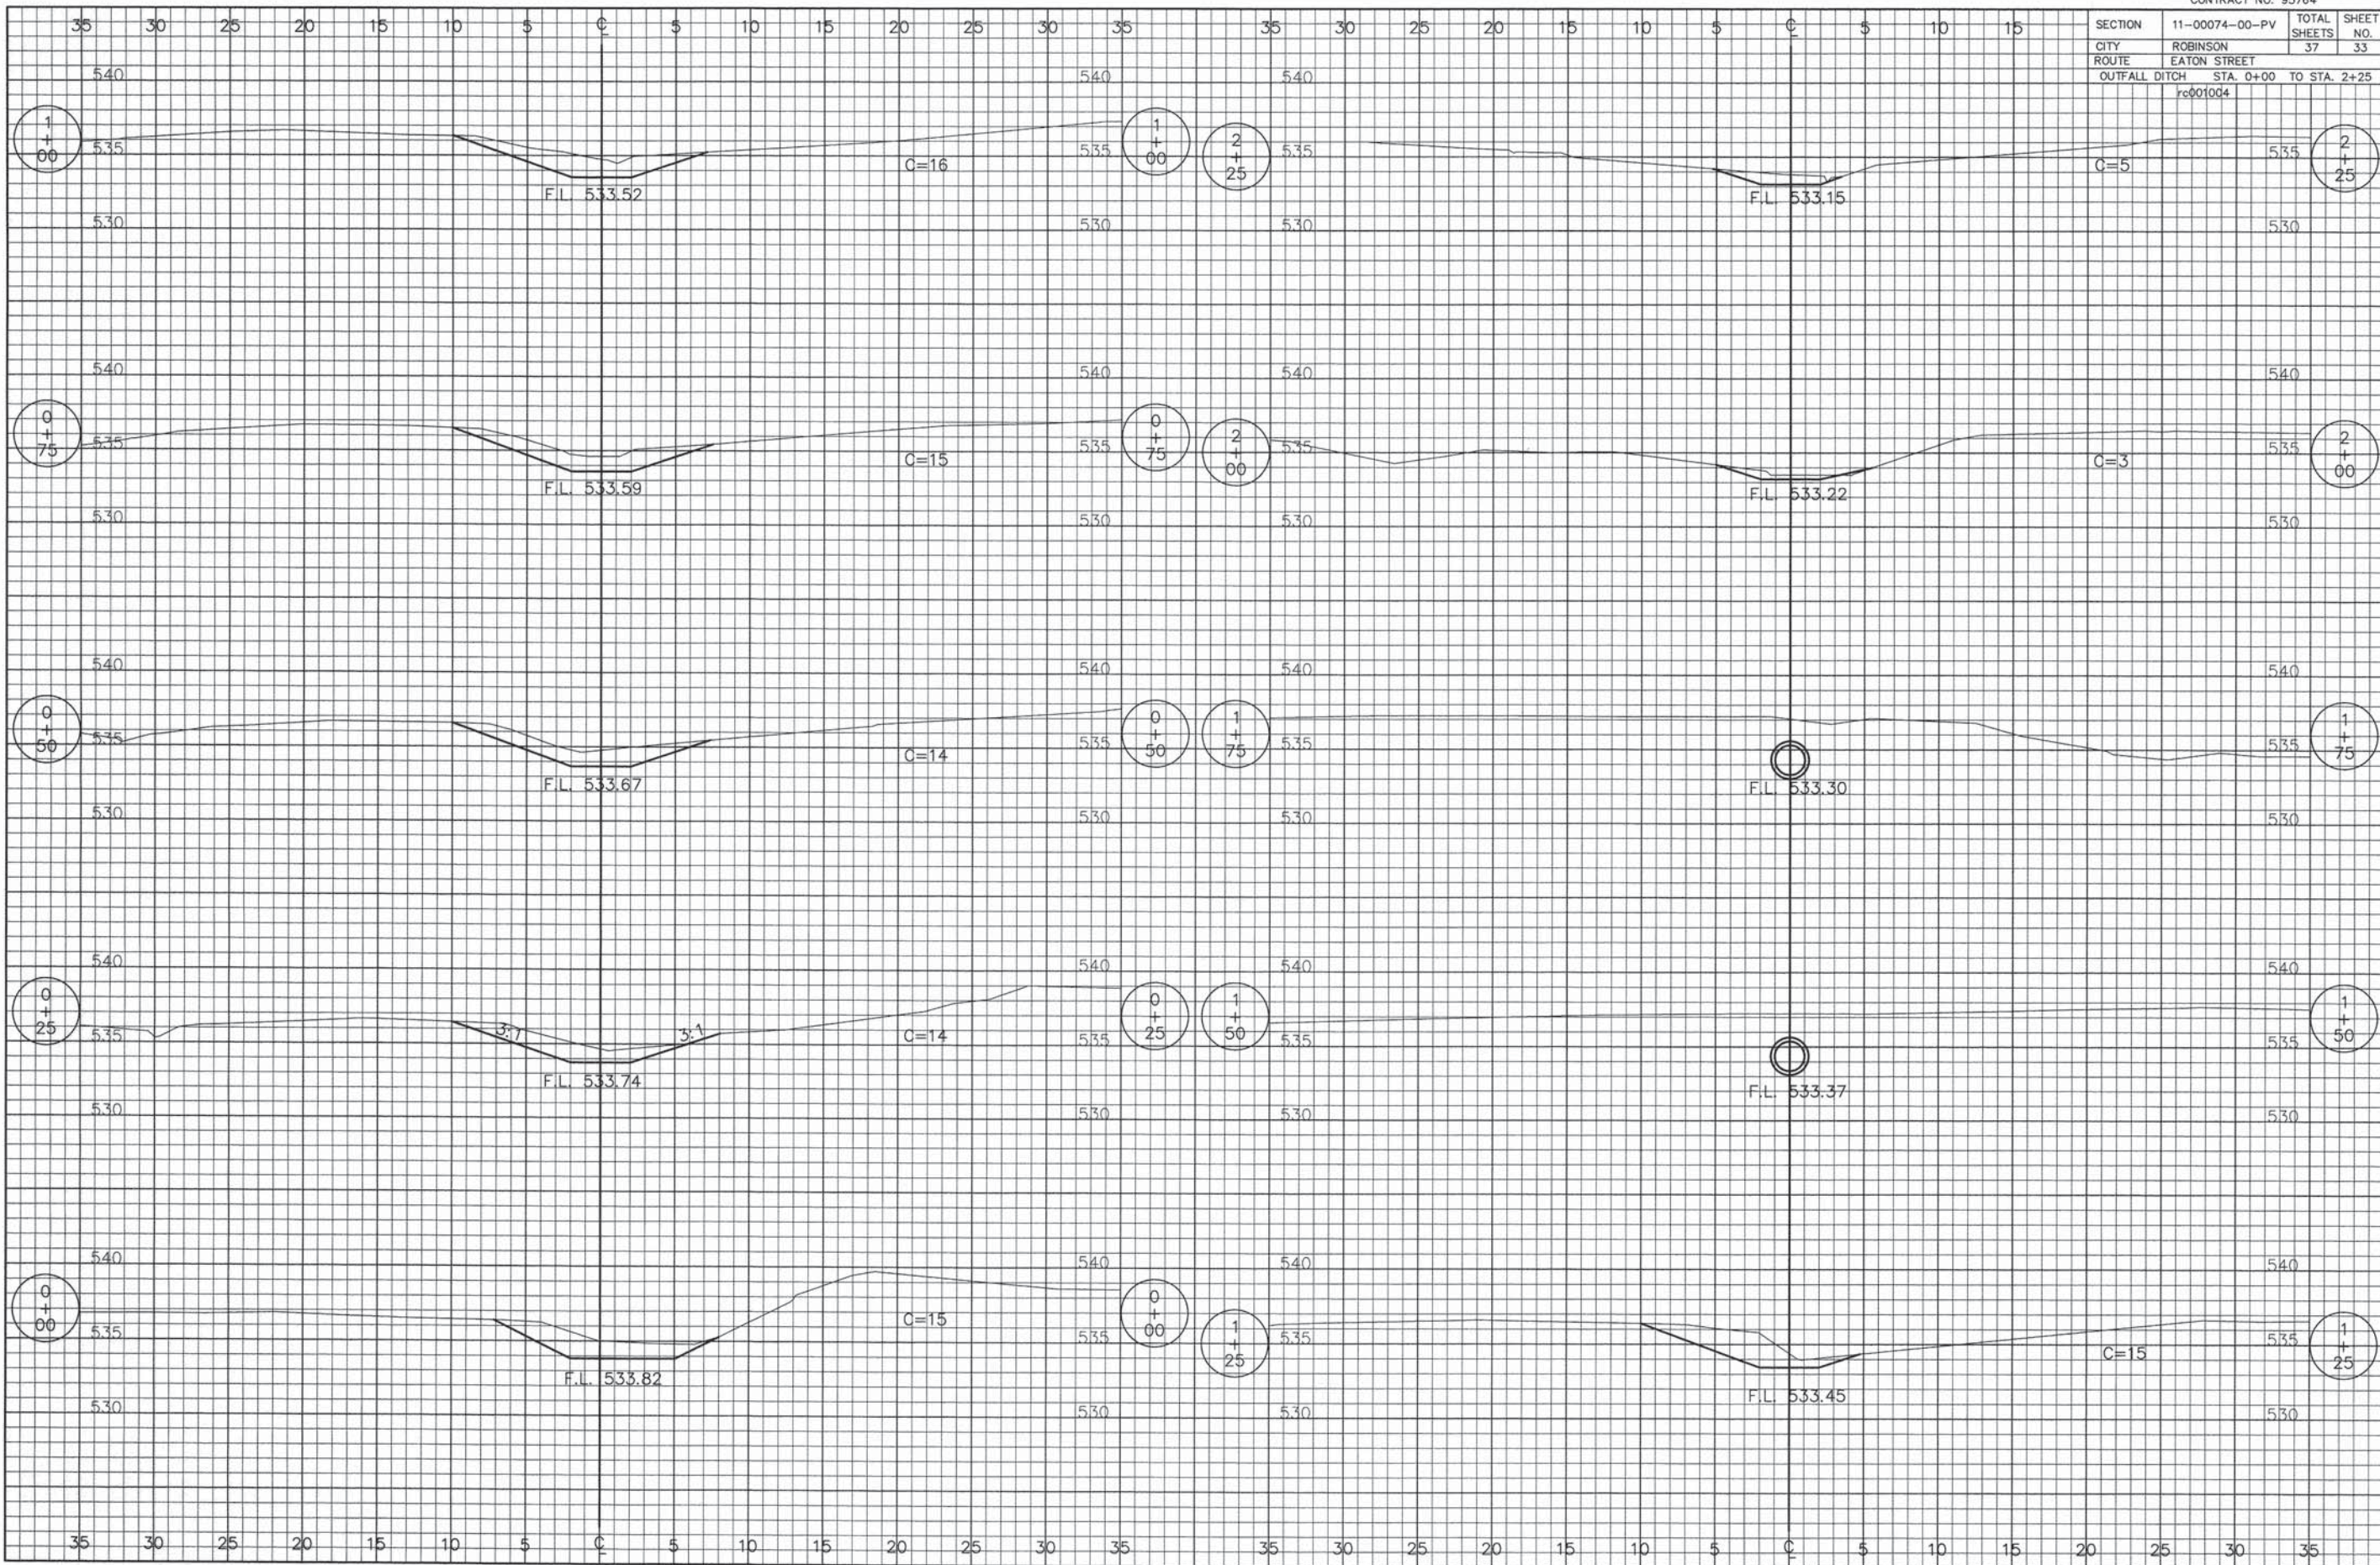

SECTION	11-00074-00-PV	TOTAL SHEETS	37	SHEET NO.	33
CITY	ROBINSON				
ROUTE	EATON STREET				
OUTFALL DITCH	STA. 0+00 TO STA. 2+25				
rc001004					

SECTION	11-00074-00-PV	TOTAL SHEETS	37	SHEET NO.	34
CITY	ROBINSON				
ROUTE	EATON STREET				
OUTFALL DITCH	STA. 2+50 TO STA. 3+75				
	rd002004				