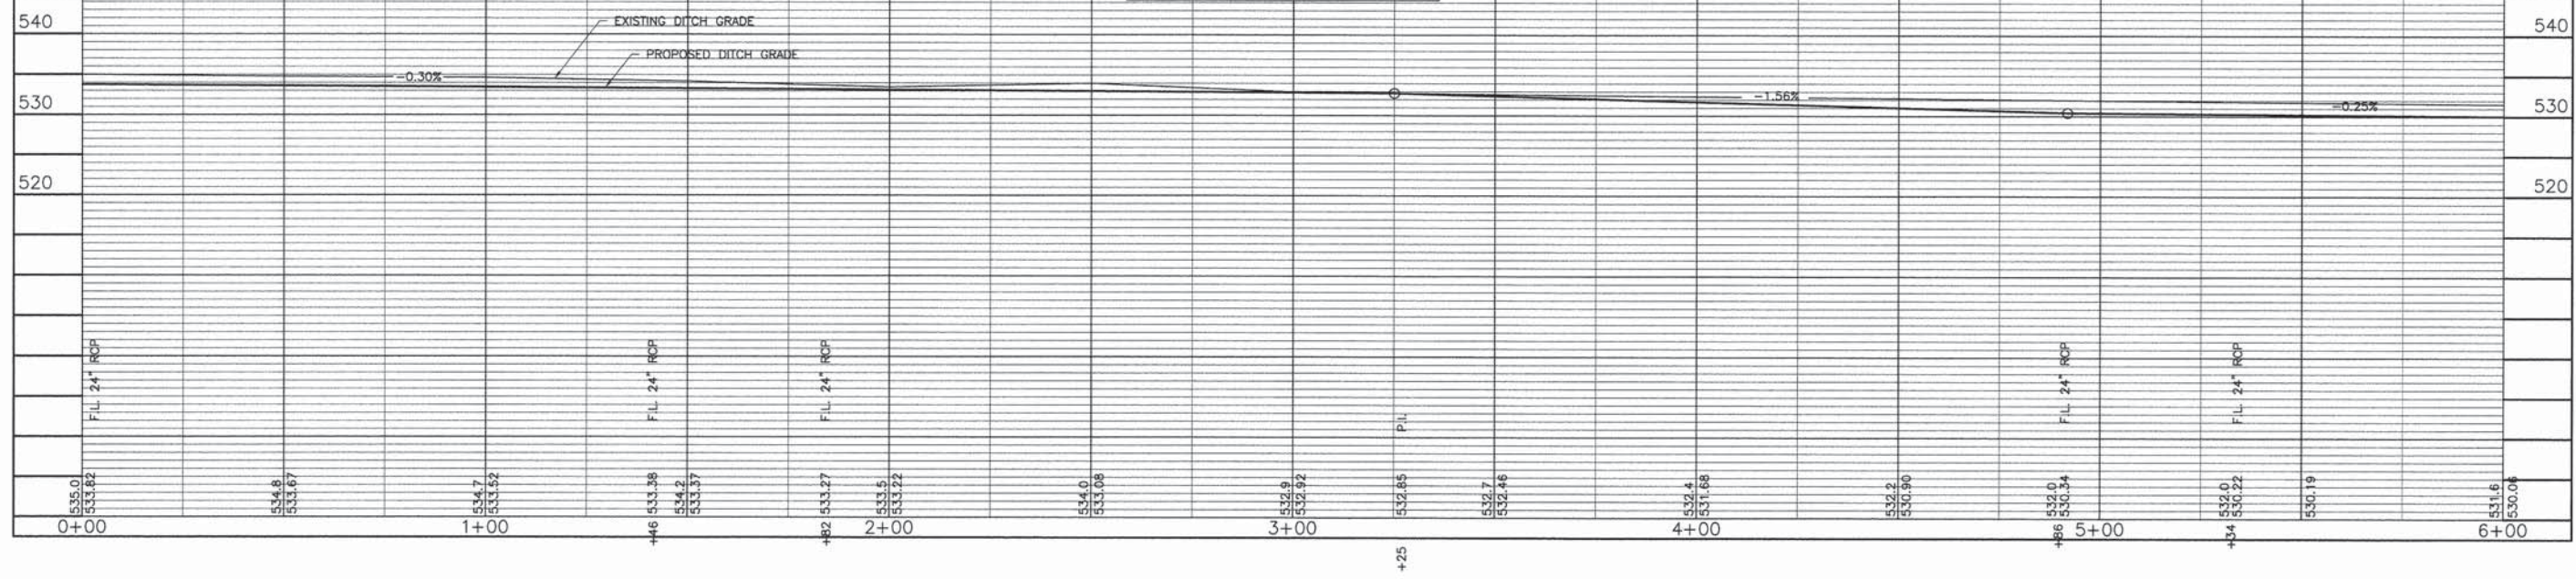

SCALES:
1" = 20' HOR
1" = 10' VER

INLET & PIPE PROTECTION
TOTAL THIS SHEET = 2 EACH

INCIDENTAL HMA RESURFACING 3"
POPLAR ST. @ P CUL = 3 TON

AGGREGATE BASE CSE, TY B 6"
POPLAR ST. @ P CUL = 6 TON

SEEDING, CLASS 1 (SPECIAL)
OUTFALL DITCH STA. 0+00 TO STA. 8+56 = 0.6 ACRES

PRECAST CONCRETE FLARED END SECTION 24"
MAPLE ST. @ OUTFALL DITCH = 2 EACH
POPLAR ST. @ OUTFALL DITCH = 2 EACH
TOTAL = 4 EACH

PIPE CULVERTS, CL. A, TY 1, 24"
MAPLE ST. @ OUTFALL DITCH = 36 FEET
POPLAR ST. @ OUTFALL DITCH = 36 FEET
TOTAL = 72 FEET

TRENCH BACKFILL
MAPLE ST. @ OUTFALL DITCH = 6.8 CU YD
POPLAR ST. @ OUTFALL DITCH = 22.9 CU YD
TOTAL = 29.7 CU YD

DRAINAGE STRUCTURES

NO	TYPE	INVERT	GRATE
1	INLET TB T8G	530.38	535.00
2	PRC FLARED END SEC	530.34	N/A