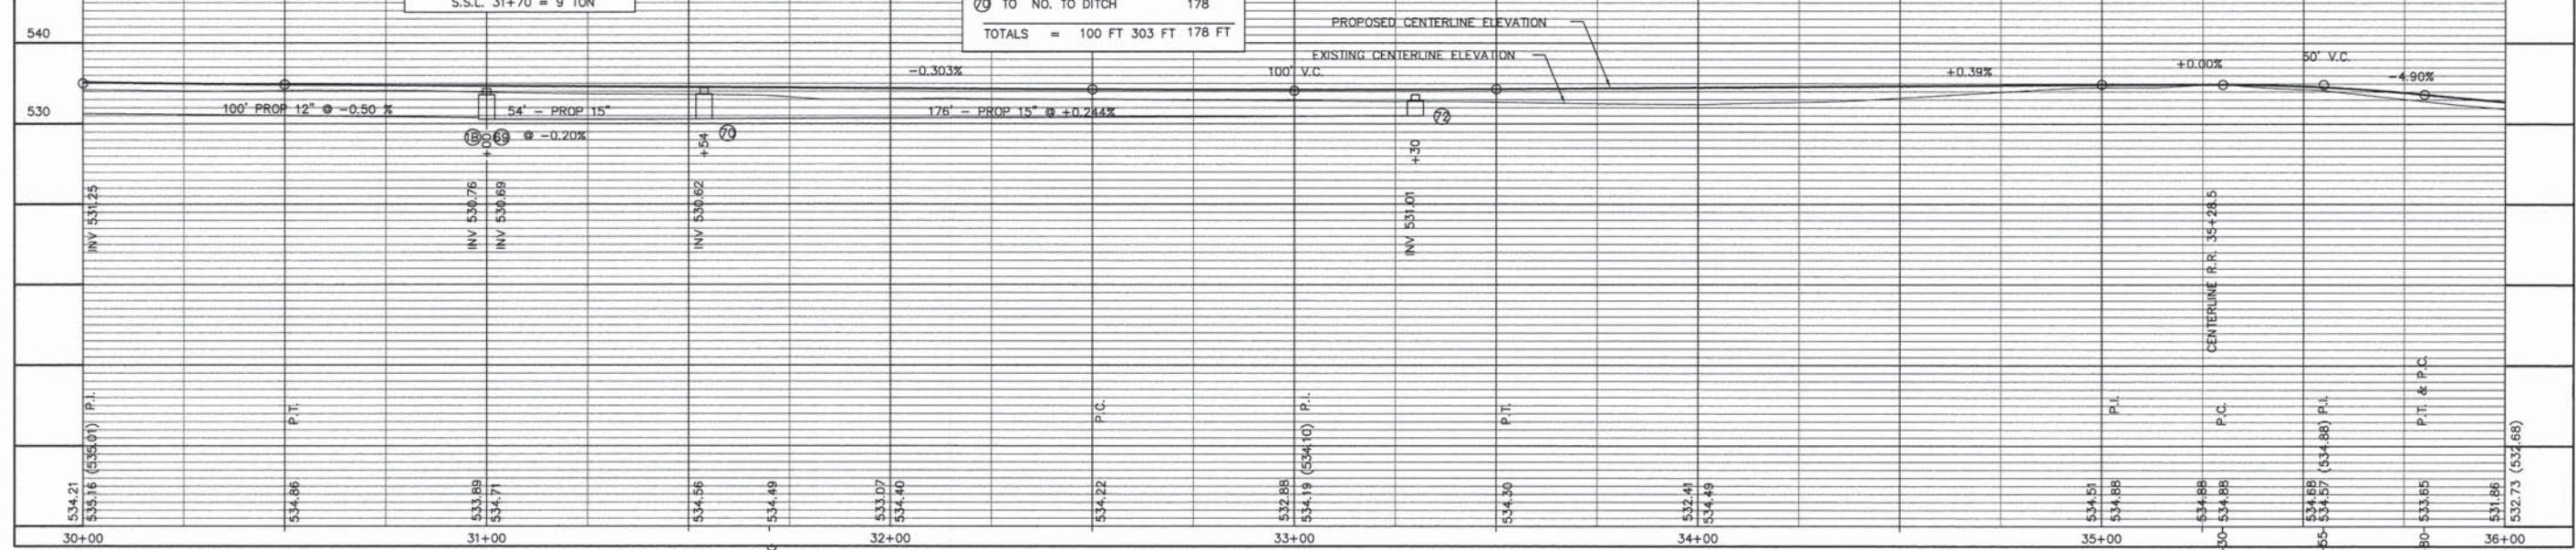

SCALES:
1" = 20' HOR
1" = 10' VER

COMBINATION CONCRETE CURB & GUTTER TYPE B 6.24		P.C.C. PAVEMENT 8"		P.C.C. DRIVEWAY PAVEMENT 6"		STORM SEWER, CLASS A, TYPE 1		DRAINAGE STRUCTURES		TRENCH BACKFILL		PIPE CULVERT REMOVAL		
30+00 TO 36+00	= 1200 FT.	30+00 TO 36+00	= 1333 S.Y.	C.E.L. 33+96	= 84 S.Y.	12" TO 15"	100	NO	LOCATION	TYPE	INVERT	GRATE	LT 31+50 TO 31+98	8" 12"
S.S.L. 31+70	= 82 FT.	S.S.L. 31+70	= 94 S.Y.	P.E.R. 35+59	= 27 S.Y.	15" TO 18"	5	18	17' RT STA 31+00	INLET TA T8G	530.76	533.00	LT 33+71 TO 34+50	79 48
C.E.L. 33+96	= 38 FT.	TOTAL	= 1427 S.Y.	TOTAL	= 111 S.Y.	18" TO 20"	23	19	11.75' RT STA 31+00	INLET TB T3F&G	530.75	534.31	AR 33+84	37
TOTAL	= 1320 FT.					20" TO 22"	7	20	18' LT STA 31+00	INLET TB T1F&CL	530.69	533.70	AR 35+22	36
						22" TO 24"	54	21	18' LT STA 31+54	MH TA 4' DIA. T1F&CL	530.58	534.11	AR 35+36	35
						24" TO 26"	176	22	18' LT STA 33+30	INLET TB T3F&G	531.01	534.00	TOTALS	= 150 85
						26" TO 28"	7	23	11.75' LT STA 33+30	INLET TB T3F&G	531.02	533.90	(UNITS IN FOOT)	
						28" TO 30"	4	24	11.75' RT STA 33+30	INLET TB T3F&G	531.07	533.90		
						30" TO 32"	23	25	11.75' RT STA 33+35	INLET TB T3F&G	531.08	533.90		
						32" TO 34"	4	26	11.75' LT STA 33+35	INLET TB T3F&G	531.03	533.90		
						34" TO 36"	178	27	12' RT STA 33+93	INLET TO BE REMOVED				
						36" TO 38"	4	28	18' RT STA 32+16	INLET TO BE REMOVED				
						38" TO 40"	178	29	19' RT STA 35+54	M.H. TO BE RECONSTR.	530.71	534.00		
						TOTALS	= 100 FT 303 FT 178 FT