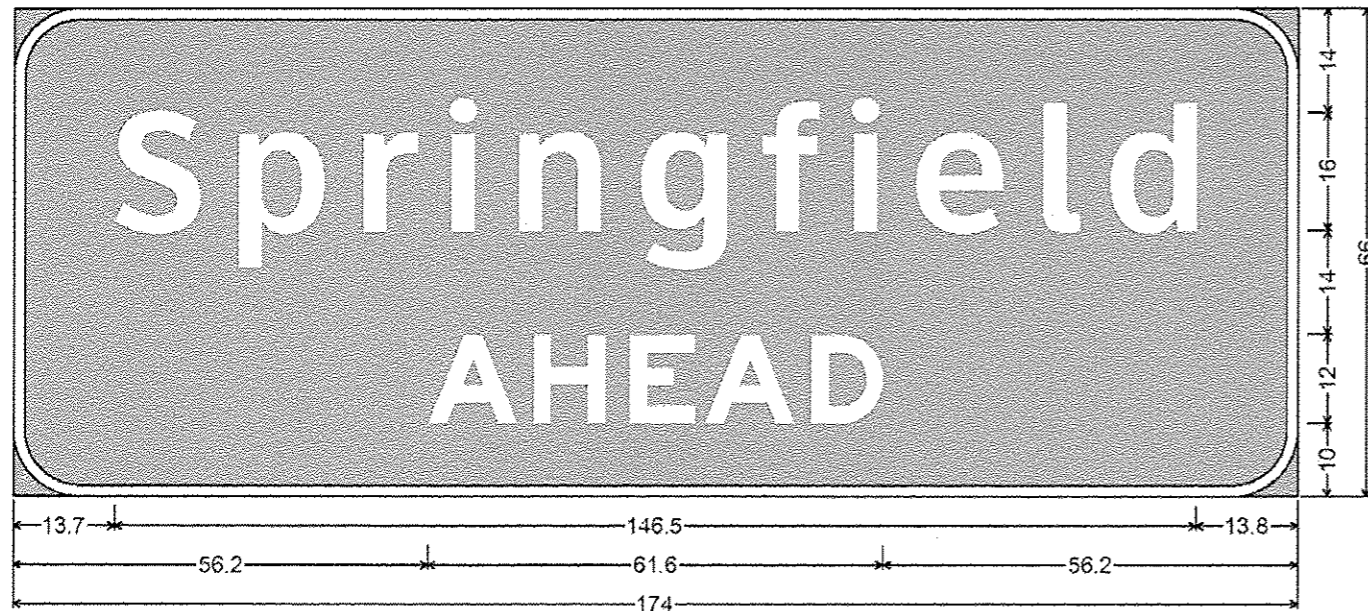

SN: 6S084I072L105.9

SN: 6C054I055L132.7

9.0" Radius, 1.5" Border, White on Green;
 "Springfield" ClearviewHwy-5-W; "AHEAD" E Mod 2K;
 Table of letter and object lefts.

S	p	r	i	n	g	f	i	e	l	d
13.7	30.3	47.3	59.0	68.5	85.0	101.4	113.4	122.3	139.4	148.6
A	H	E	A	D						
56.2	70.5	83.6	93.8	108.1						

12.0" Radius, 2.0" Border, White on Green;
 "EXIT 133" E Mod 2K;
 12.0" Radius, 2.0" Border, White on Green;
 "Lincoln" ClearviewHwy-5-W; Arrow 160 - 35.0" 45";
 Table of letter and object lefts.

E	X	I	T	1	3	3	
67.3	76.1	86.9	90.7	113.1	120.5	134.9	
47.2	126.1						
L	i	n	c	a	l	i	n
18.4	32.3	41.8	58.3	73.2	91.0	100.8	