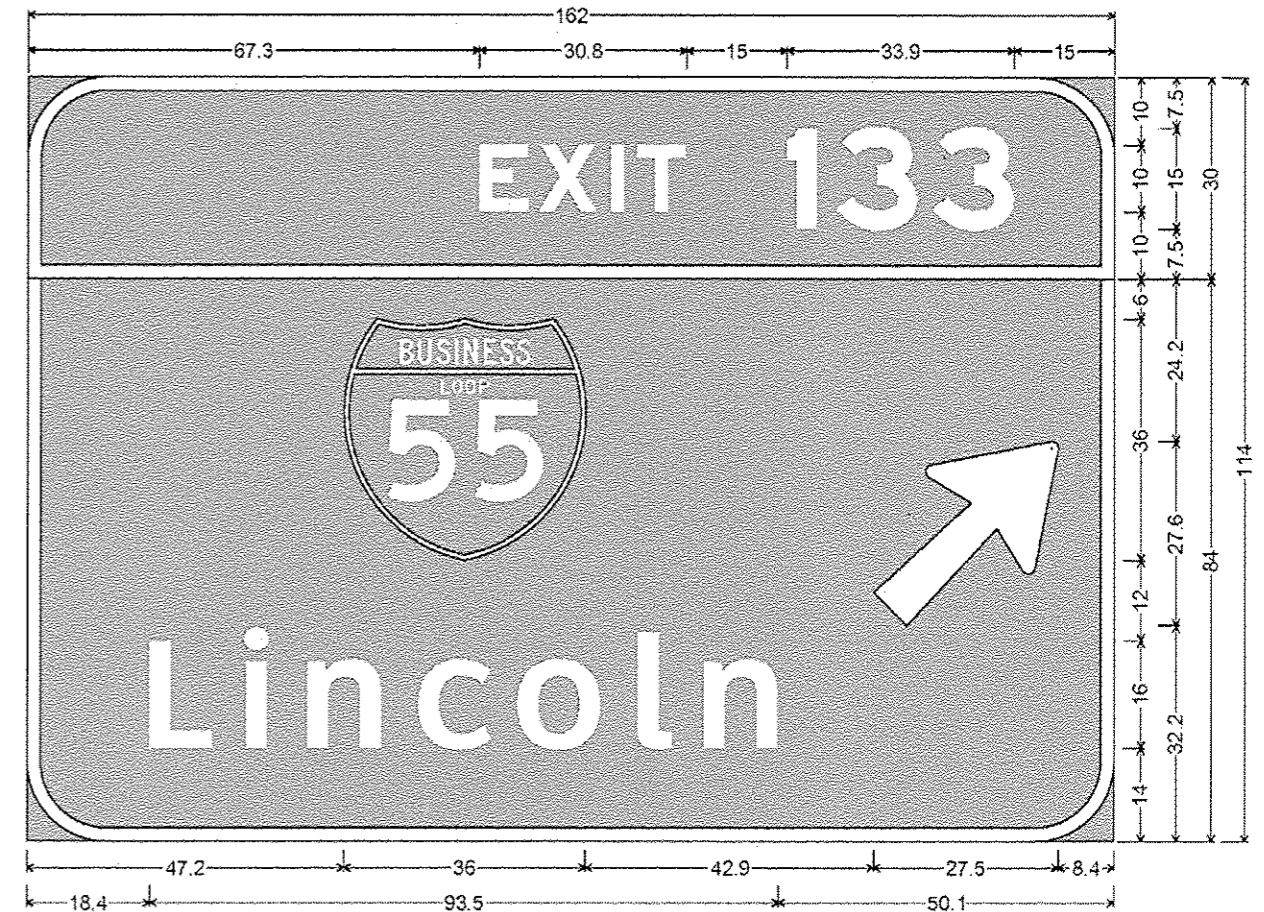

SN: 6S084I072L105.9

SN: 6C054I055L132.7

9.0" Radius, 1.5" Border, White on Green;
 "Springfield" ClearviewHwy-5-W; "AHEAD" E Mod 2K;
 Table of letter and object lefts.

S	p	r	i	n	g	f	i	e	l	d
13.7	30.3	47.3	59.0	68.5	85.0	101.4	113.4	122.3	139.4	148.6
A	H	E	A	D						
56.2	70.5	83.6	93.8	108.1						

12.0" Radius, 2.0" Border, White on Green;
 "EXIT 133" E Mod 2K;
 12.0" Radius, 2.0" Border, White on Green;
 "Lincoln" ClearviewHwy-5-W; Arrow 160 - 35.0" 45";
 Table of letter and object lefts.

E	X	I	T	1	3	3	
67.3	76.1	86.9	90.7	113.1	120.5	134.9	
47.2	126.1						
L	i	n	c	a	l	i	n
18.4	32.3	41.8	58.3	73.2	91.0	100.8	