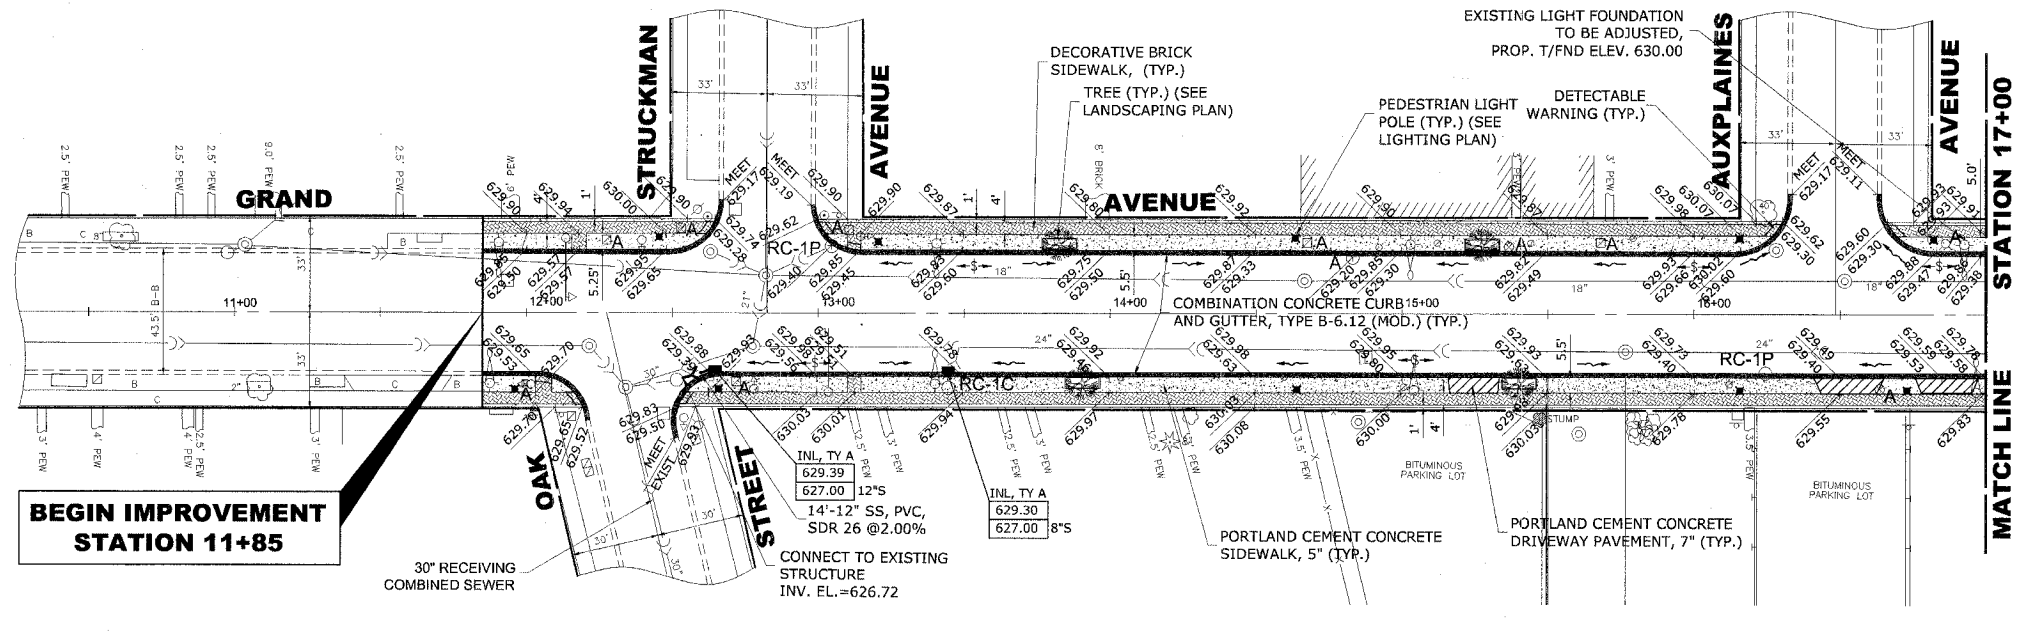

EXISTING TOPOGRAPHY

PROPOSED IMPROVEMENT

Drawing file: W:\Projects\76006033 - Grand Ave Streetscape\GRAND AVE.dwg Oct 16, 2007 - 2:40pm