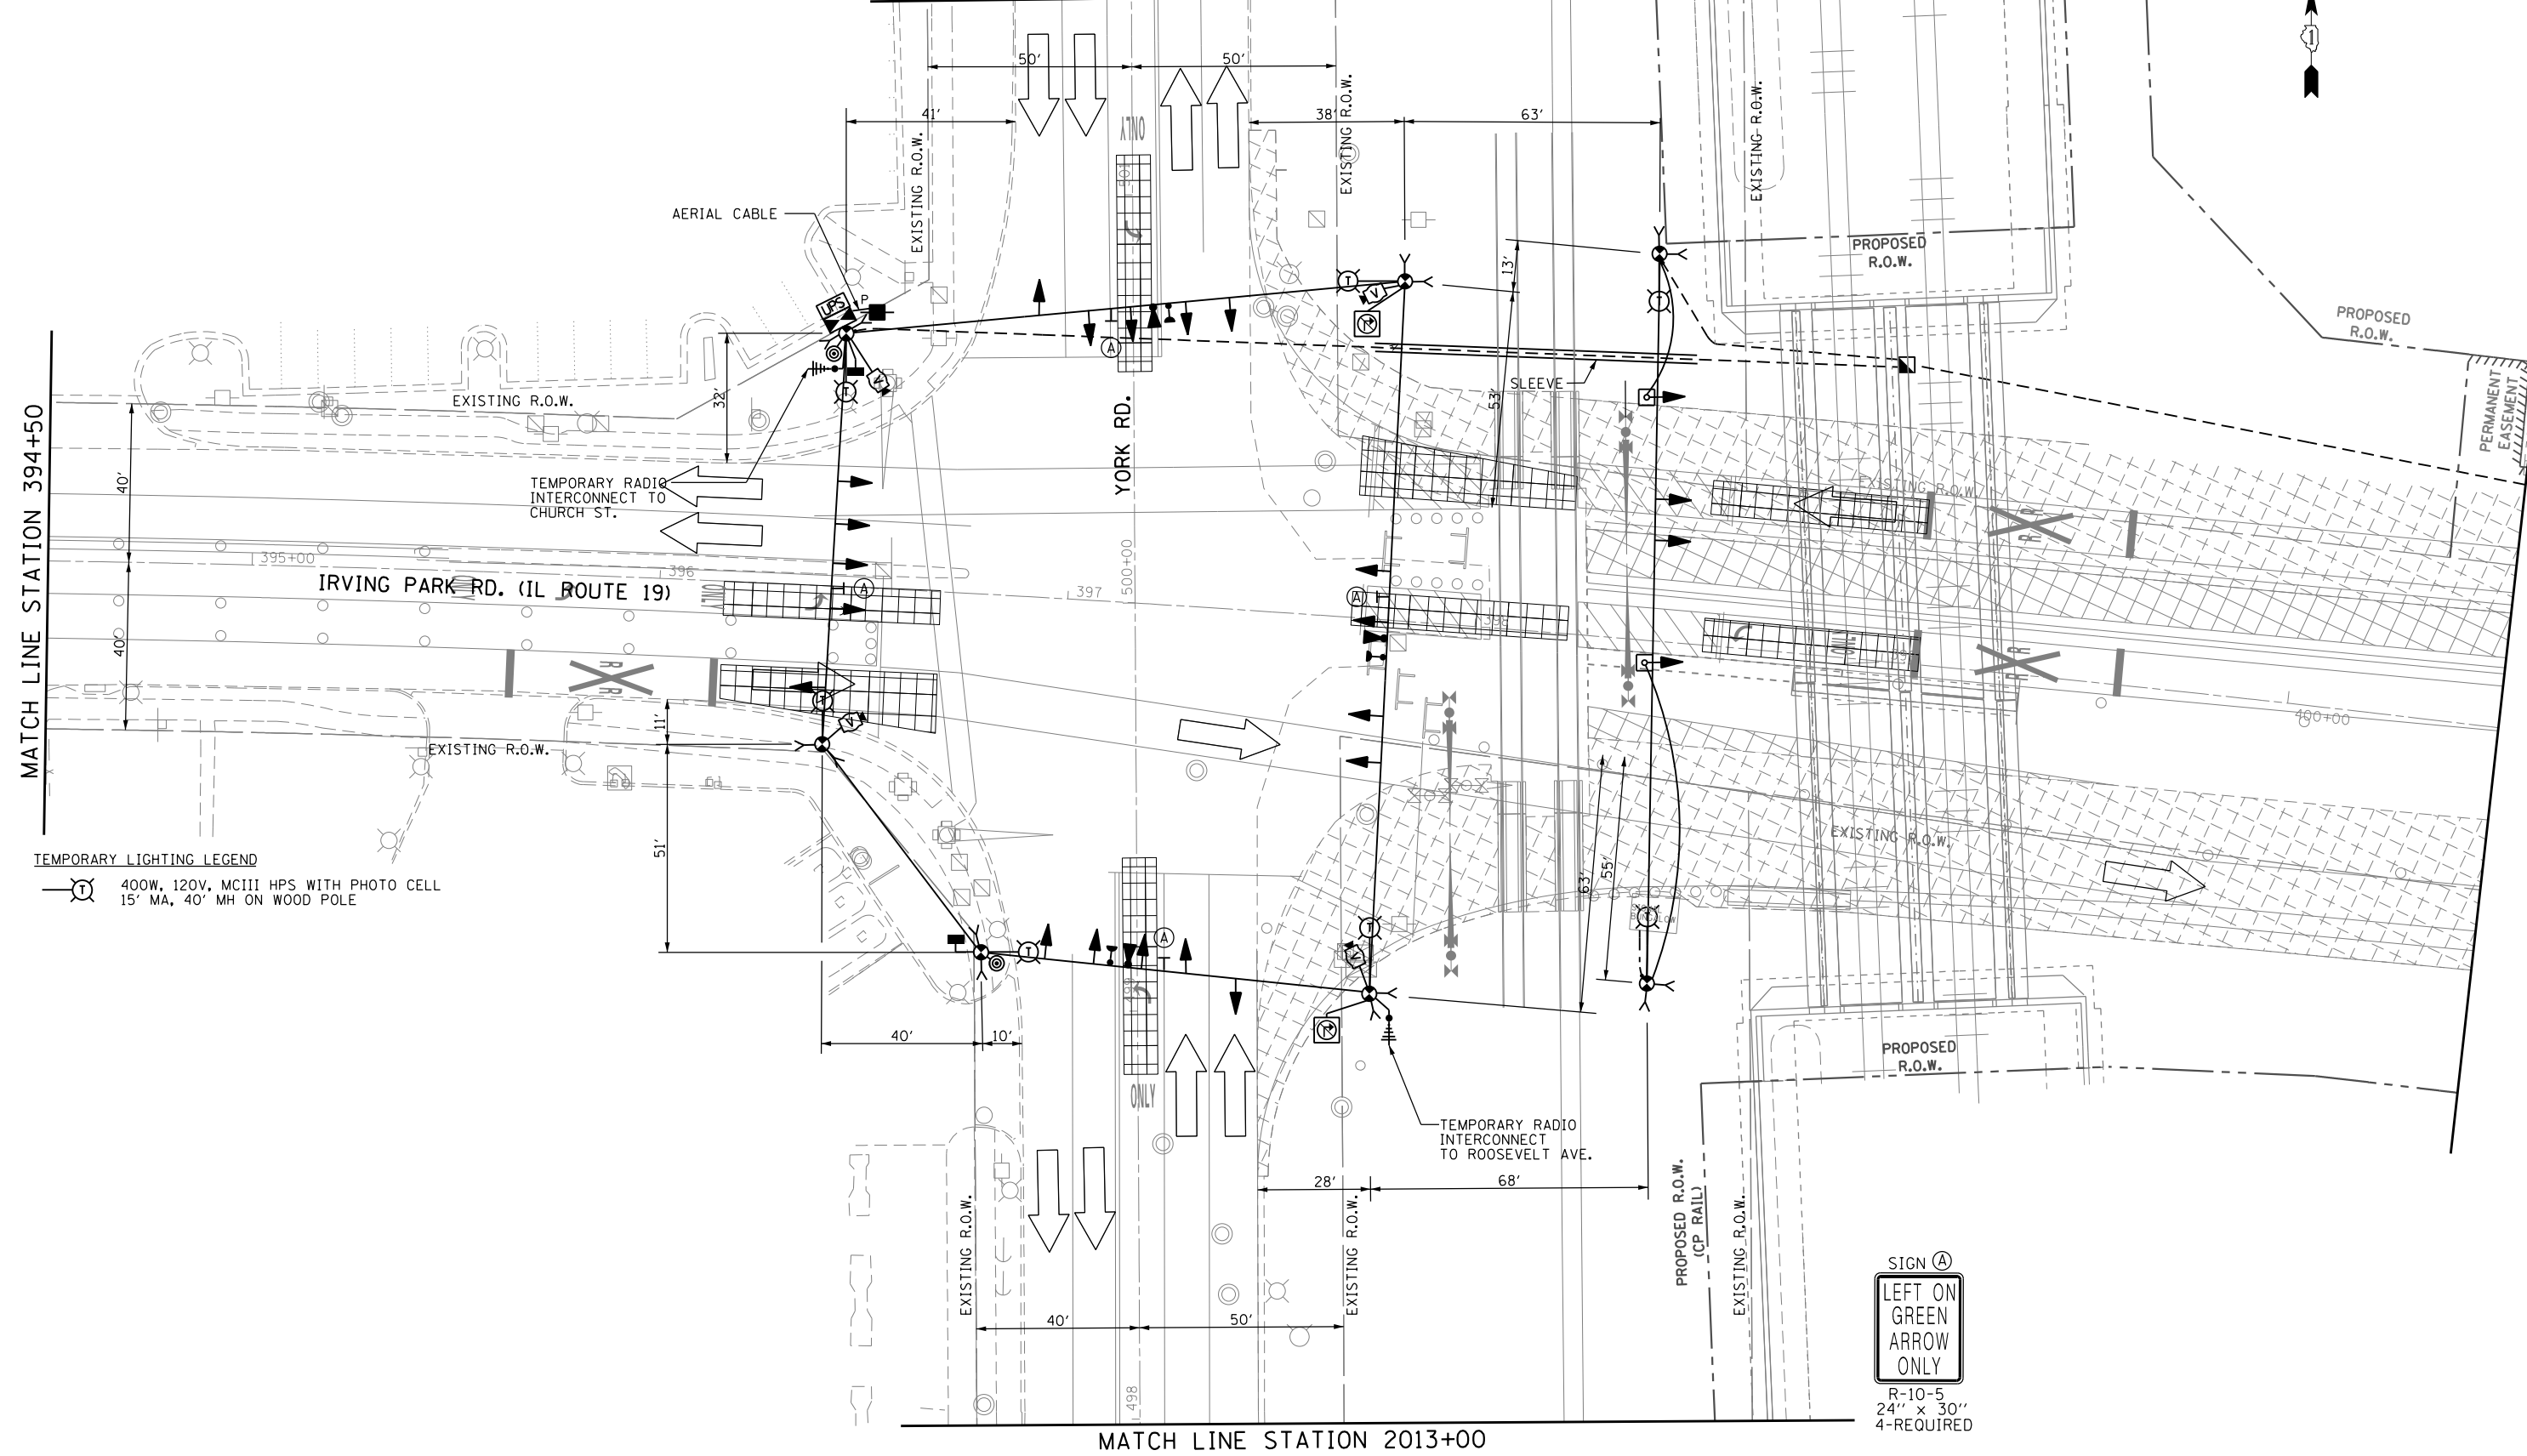

MATCH LINE STATION 2016+50

TEMPORARY LIGHTING LEGEND
 400W, 120V, MCIII HPS WITH PHOTO CELL
 15' MA, 40' MH ON WOOD POLE

SIGN (A)

 LEFT ON GREEN ARROW ONLY
 R-10-5
 24" x 30"
 4-REQUIRED

MATCH LINE STATION 2013+00