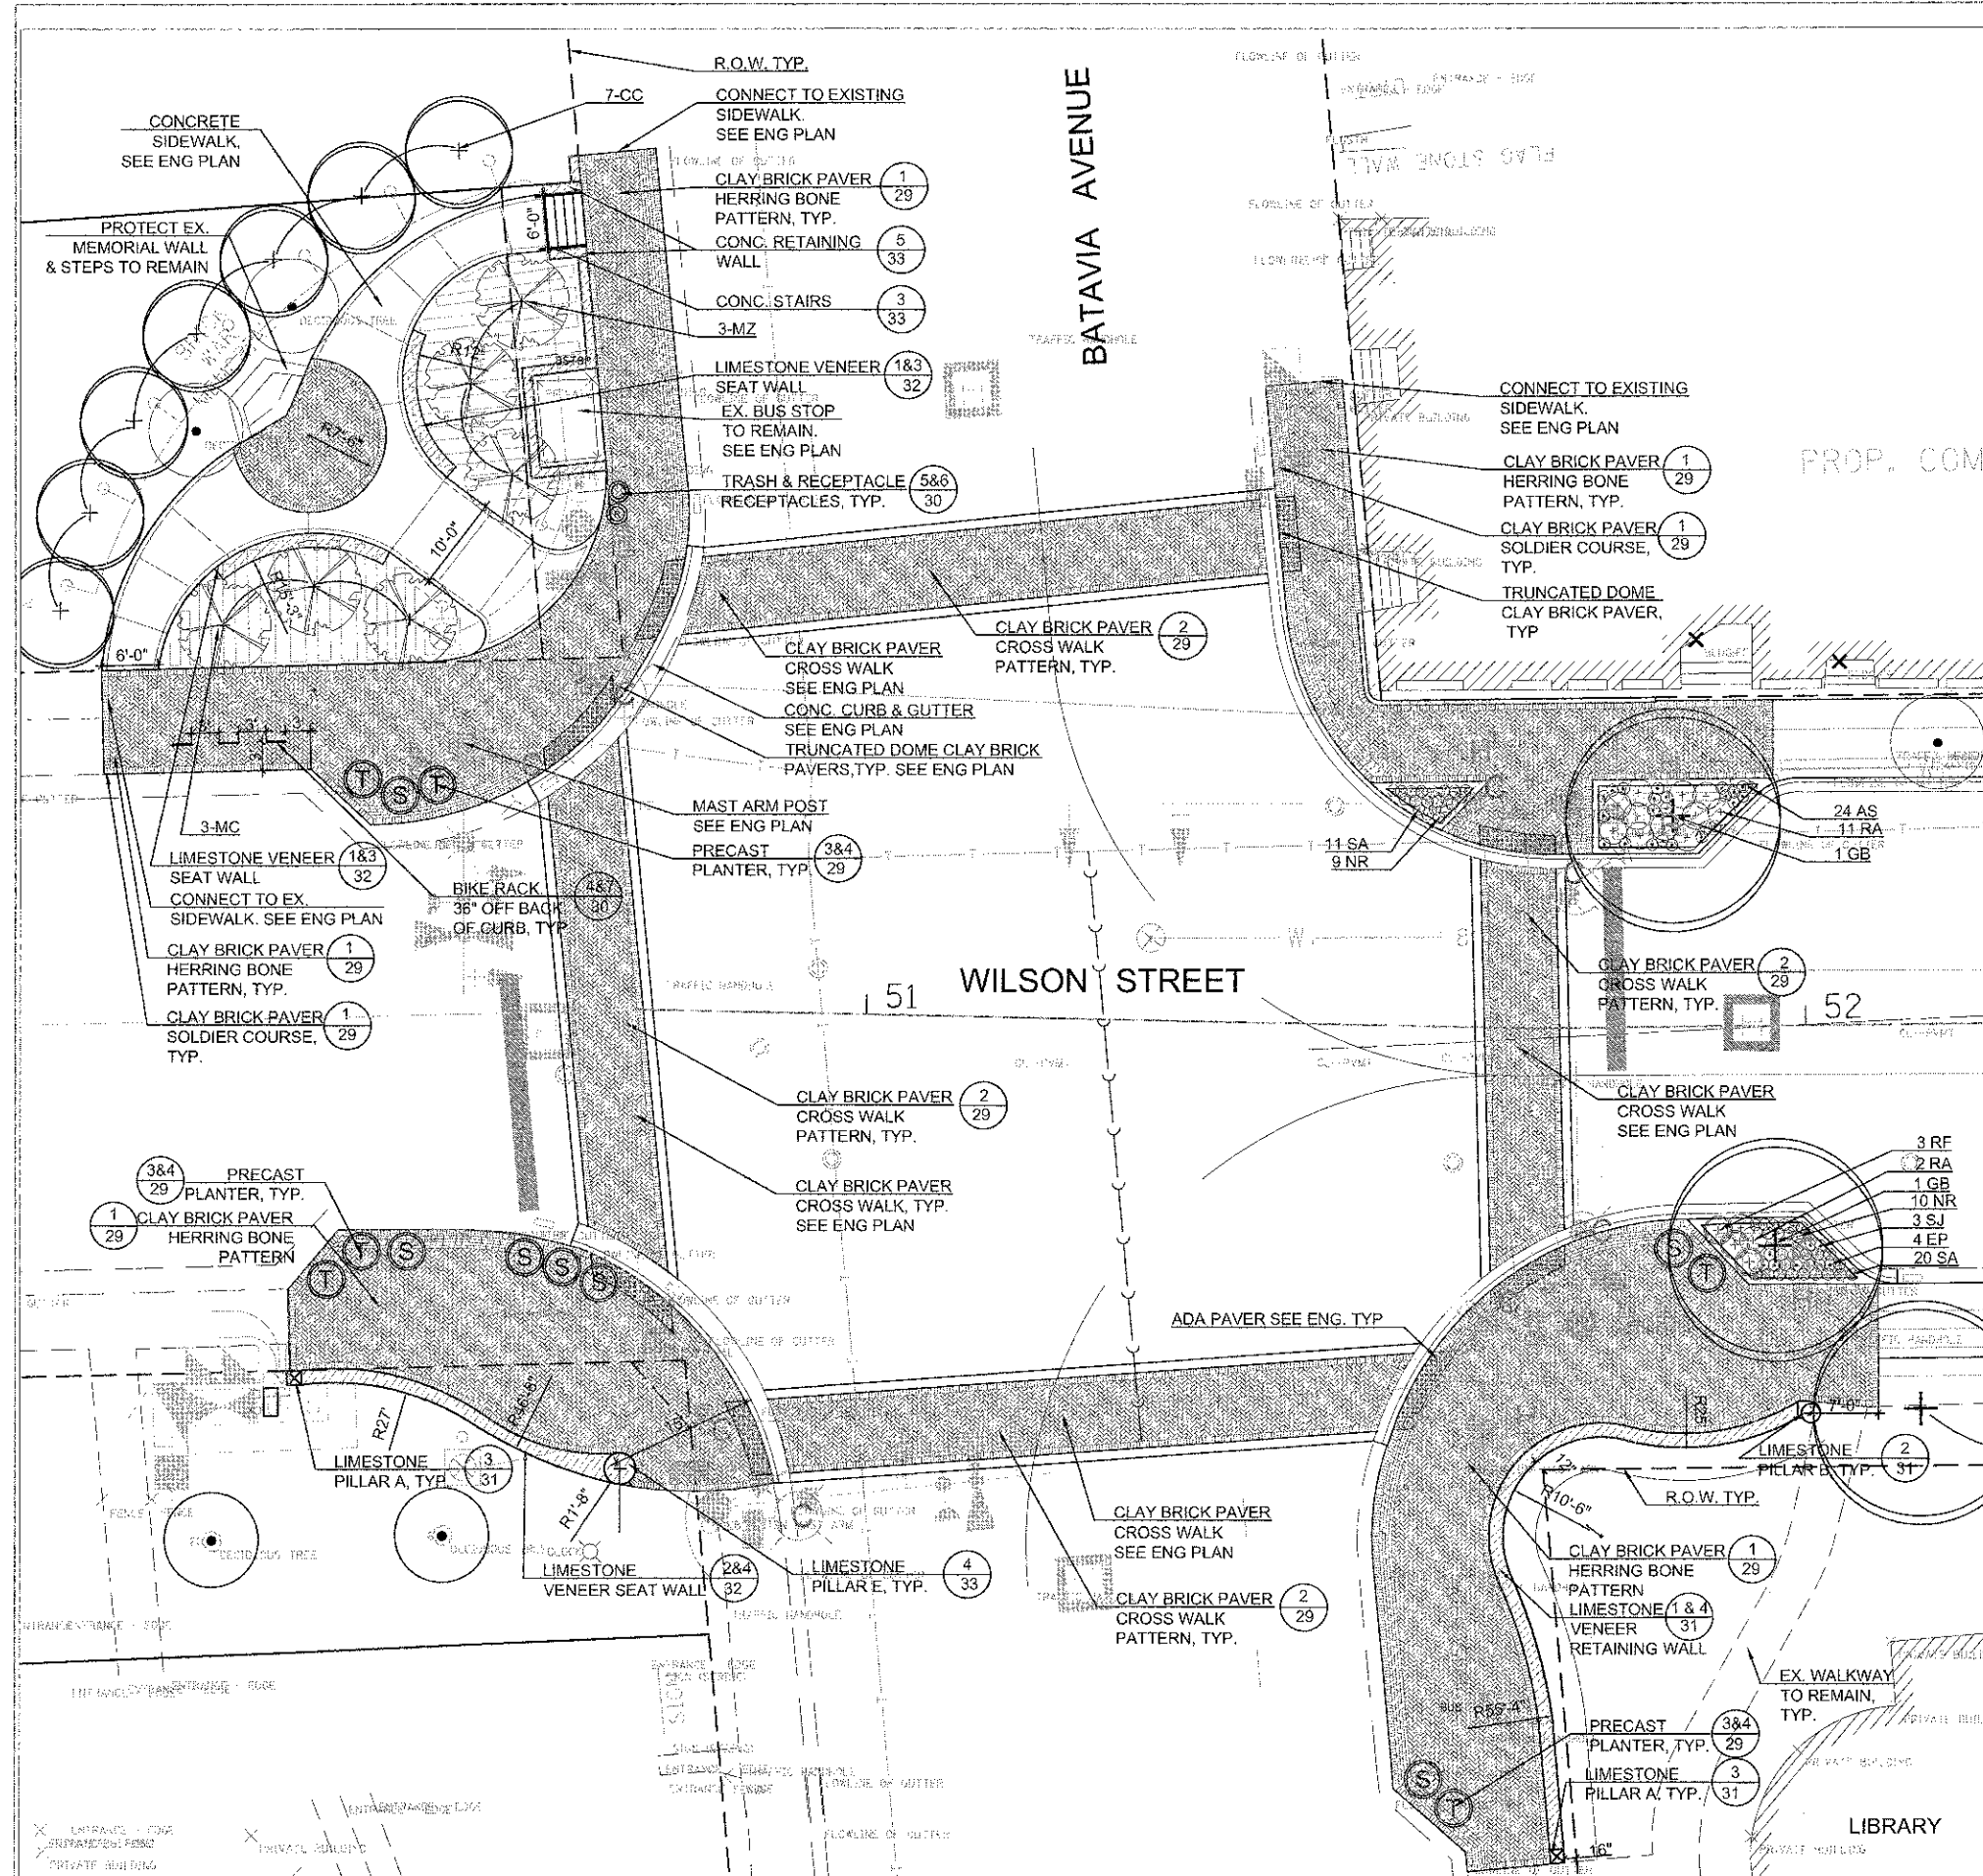

LEGEND

- PROPOSED SHADE TREE
- PROPOSED SHRUBS
- CONCRETE PAVEMENT (SEE ENG)
- CLAY BRICK PAVERS
- CLAY BRICK PAVER SOLDIER COURSE (SEE PLAN)
- TRUNCATED DOME CLAY BRICK PAVER
- BRICK PAVER CROSSWALK (SEE ENG)
- BACKED BENCHES
- 30" HEIGHT PRECAST PLANTERS
- 18" HEIGHT PRECAST PLANTERS
- LITTER RECEPTACLE
- RECYCLING LITTER RECEPTACLE
- BIKE RACKS

1 ENLARGEMENT PLAN 1 (BATAVIA AVE. INTERSECTION)
SCALE: 1"=10'-0"

WILSON & BATAVIA (NW CORNER) PLANT SCHEDULE

Plant Code	Qty	Size	Botanical Name	Common Name	Form	Spacing	Comments
Trees							
CC	7	3"	<i>Carpinus caroliniana</i>	American hornbeam	B&B	See Plan	
Ornamental Trees							
MZ	6	3"	<i>Malus x zumi 'Crimcarrp'</i>	Zumi Calocarpa Crabapple	B&B	See Plan	SINGLE STEM