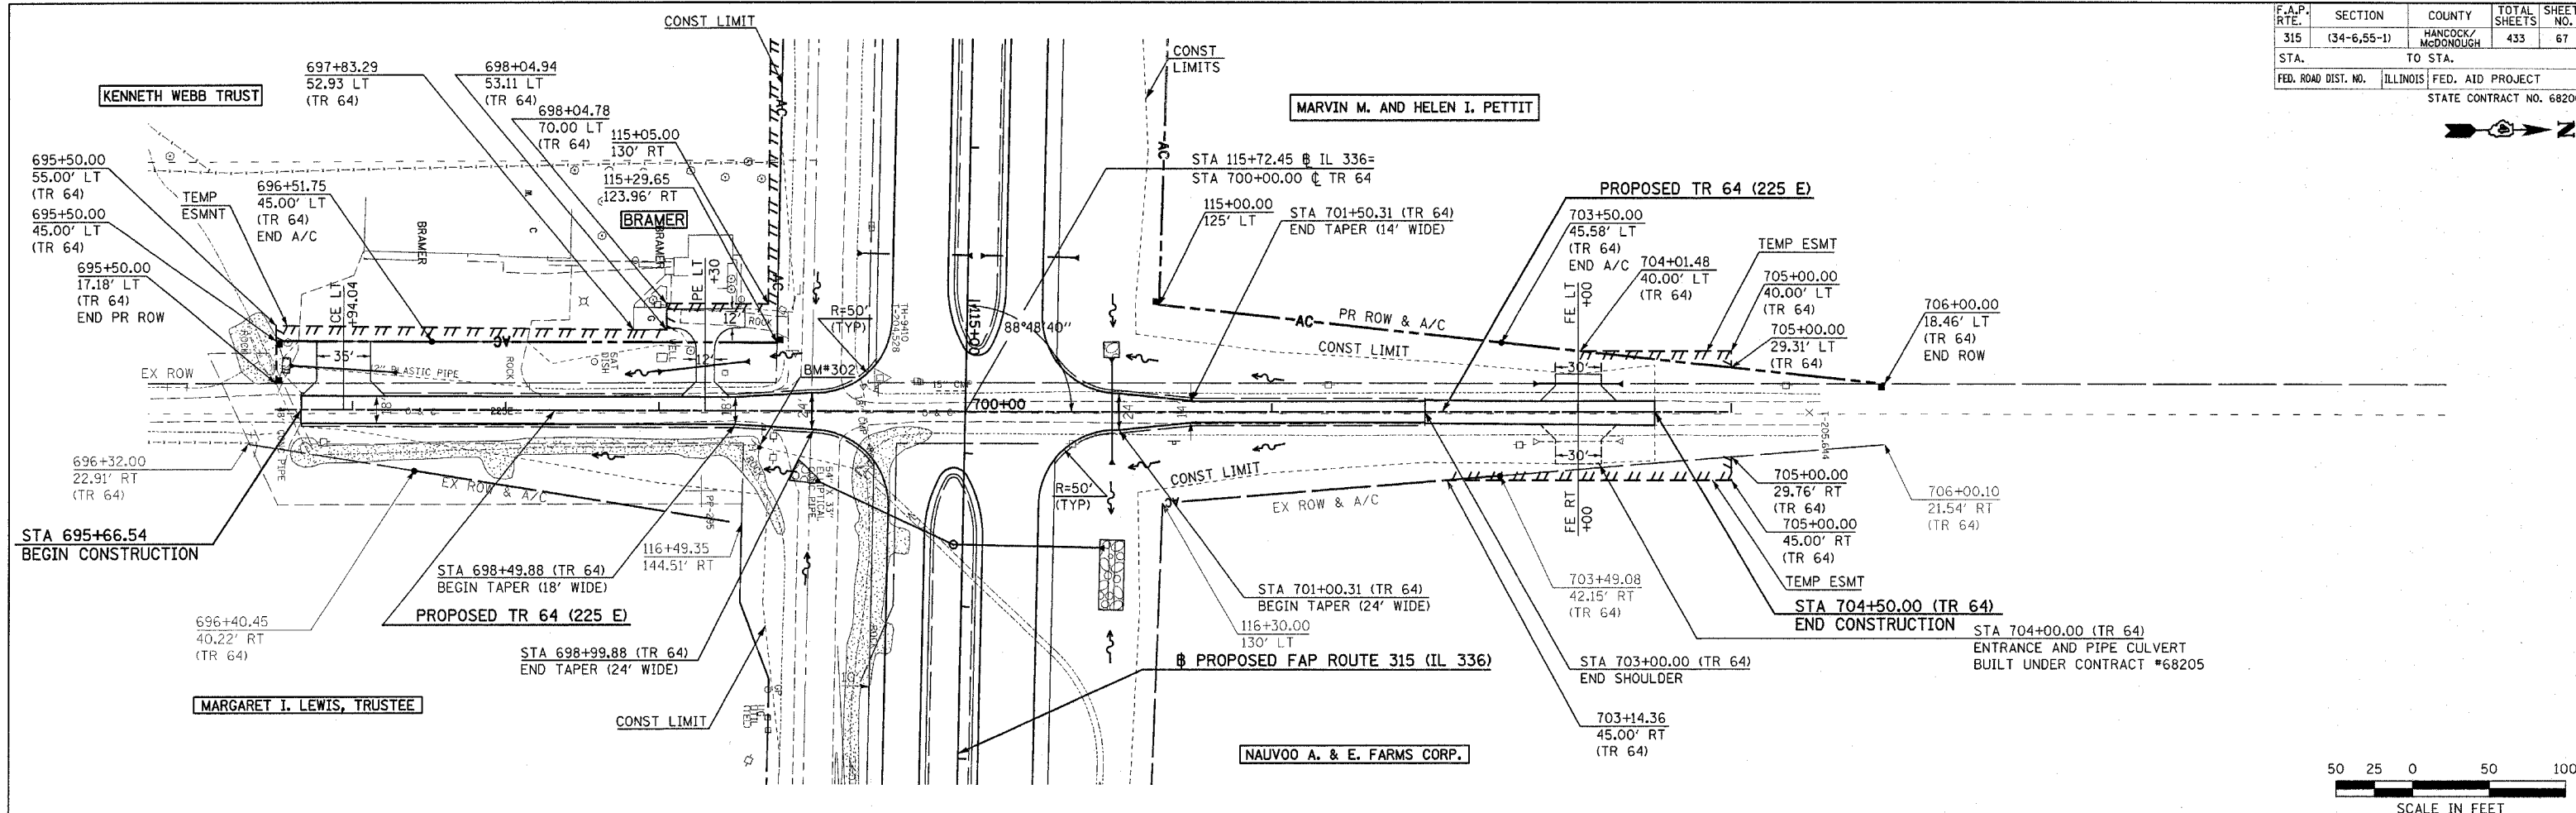

DATE	
BY	
DATE	
BY	
DATE	
BY	
DATE	
BY	
DATE	
BY	

DATE	
BY	
DATE	
BY	
DATE	
BY	
DATE	
BY	
DATE	
BY	

Plot Date: 7/18/2006
 Plot Time: 3:25:23 PM
 Plot by: dschmidt
 File: I:\03033\constr\constr\plan\038_1024r164.dgn