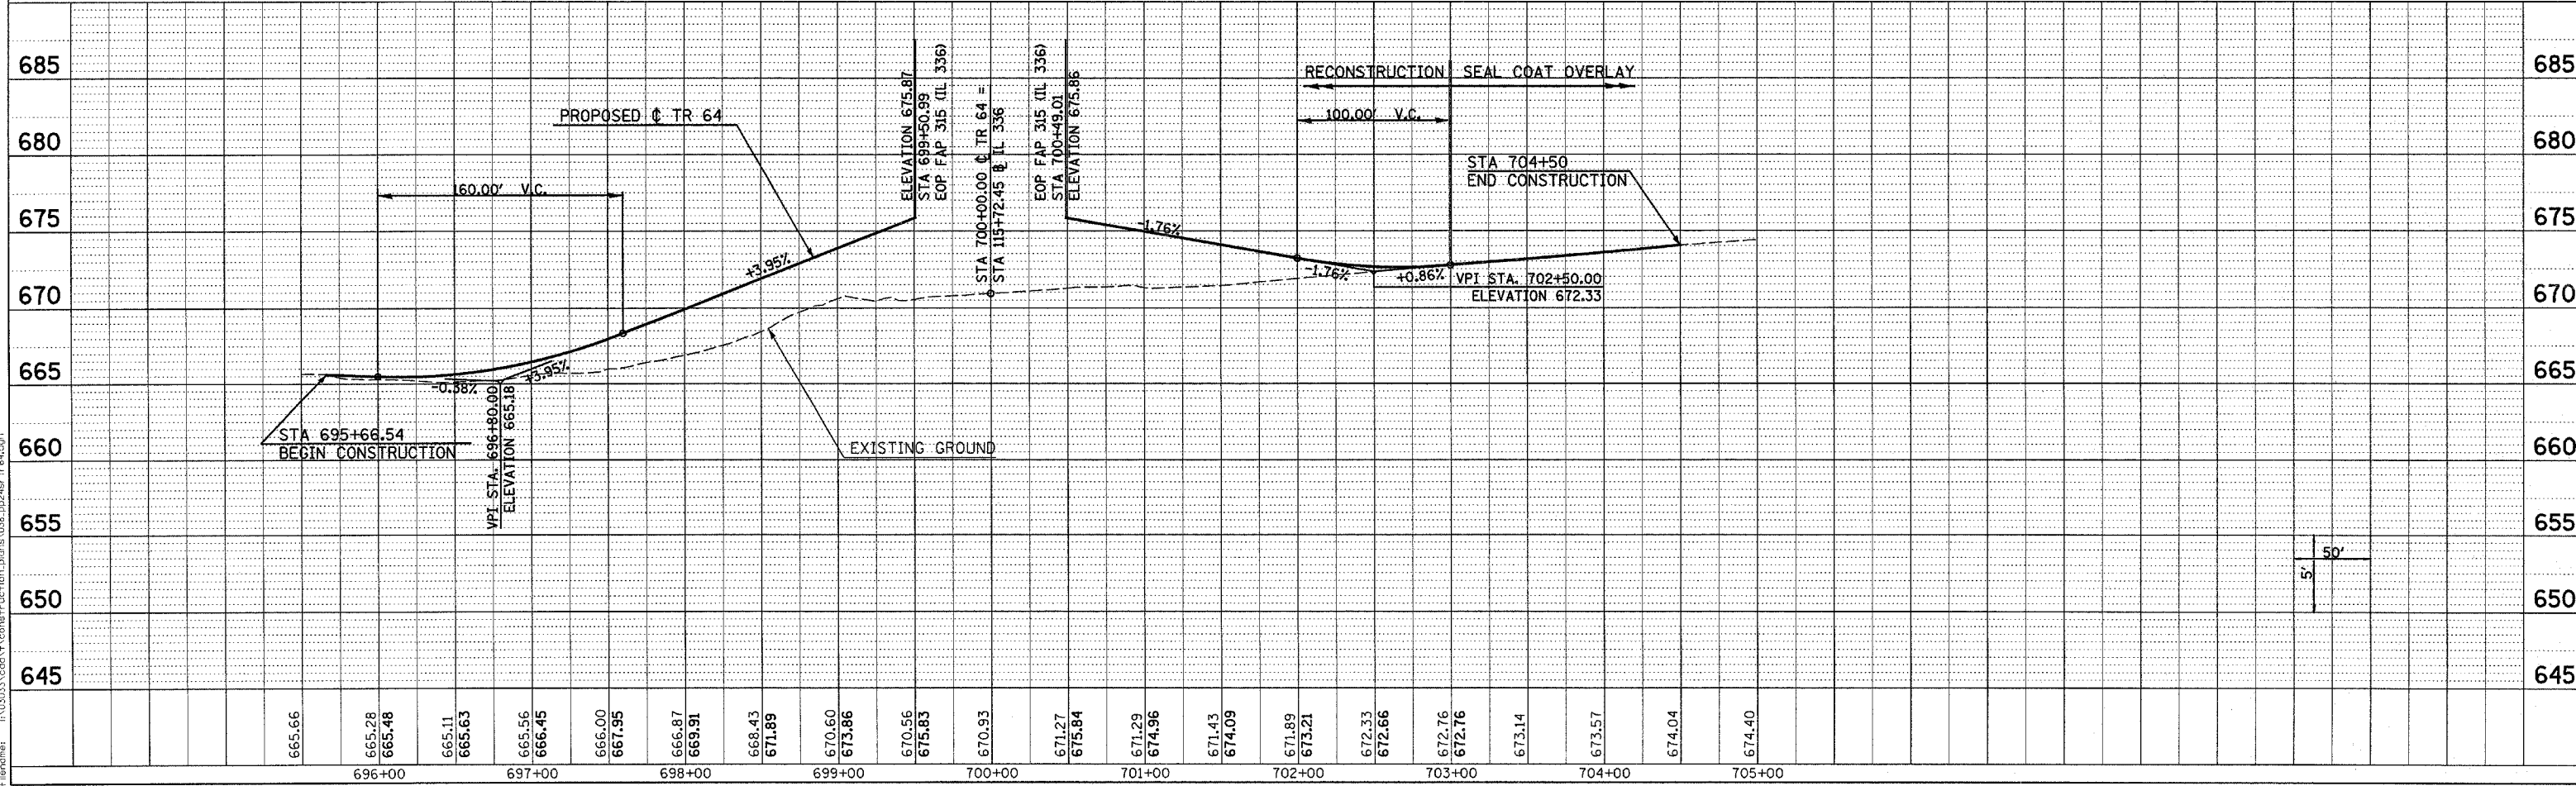

DATE	
BY	
DATE	
BY	
DATE	
BY	
DATE	
BY	
DATE	
BY	

DATE	
BY	
DATE	
BY	
DATE	
BY	
DATE	
BY	
DATE	
BY	

Plot Date: 7/18/2006
 Plot Time: 3:25:23 PM
 Plot by: dschmidt
 File: I:\03033\constr\constr\plan\038_1024r164.dgn