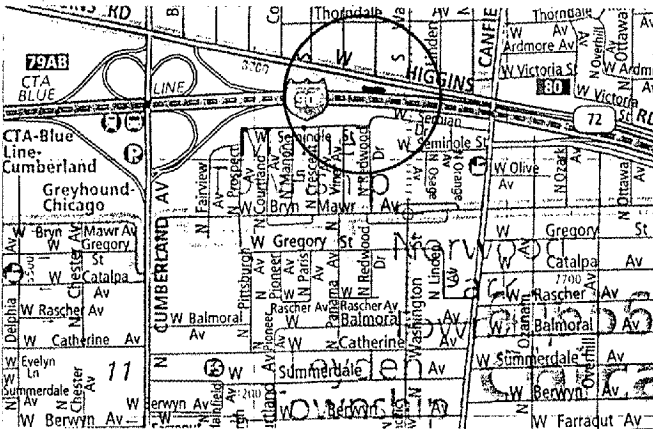

ROUTE VARIOUS	SECTION 2005-022LS	COUNTY VARIOUS	TOTAL SHEETS 22	SHEET NUMBER 12
------------------	-----------------------	-------------------	-----------------------	-----------------------

CONTRACT 62951

GENERAL LOCATION MAP

COUNTY: COOK
CLAIM #: 720976

CITY/TOWN: CHICAGO

SCHEDULE OF LANDSCAPE ITEMS

DESCRIPTION	QTY/UNIT
GYMNOCLADUS DIOICUS (KENTUCKY COFFEETREE)	1 EACH

NOTE: LOCATION IS WEST OF CANFIELD ROAD.

NOT DRAWN TO SCALE

ILLINOIS DEPARTMENT OF TRANSPORTATION
LANDSCAPE REPAIR LOCATION AND LAYOUT PLAN