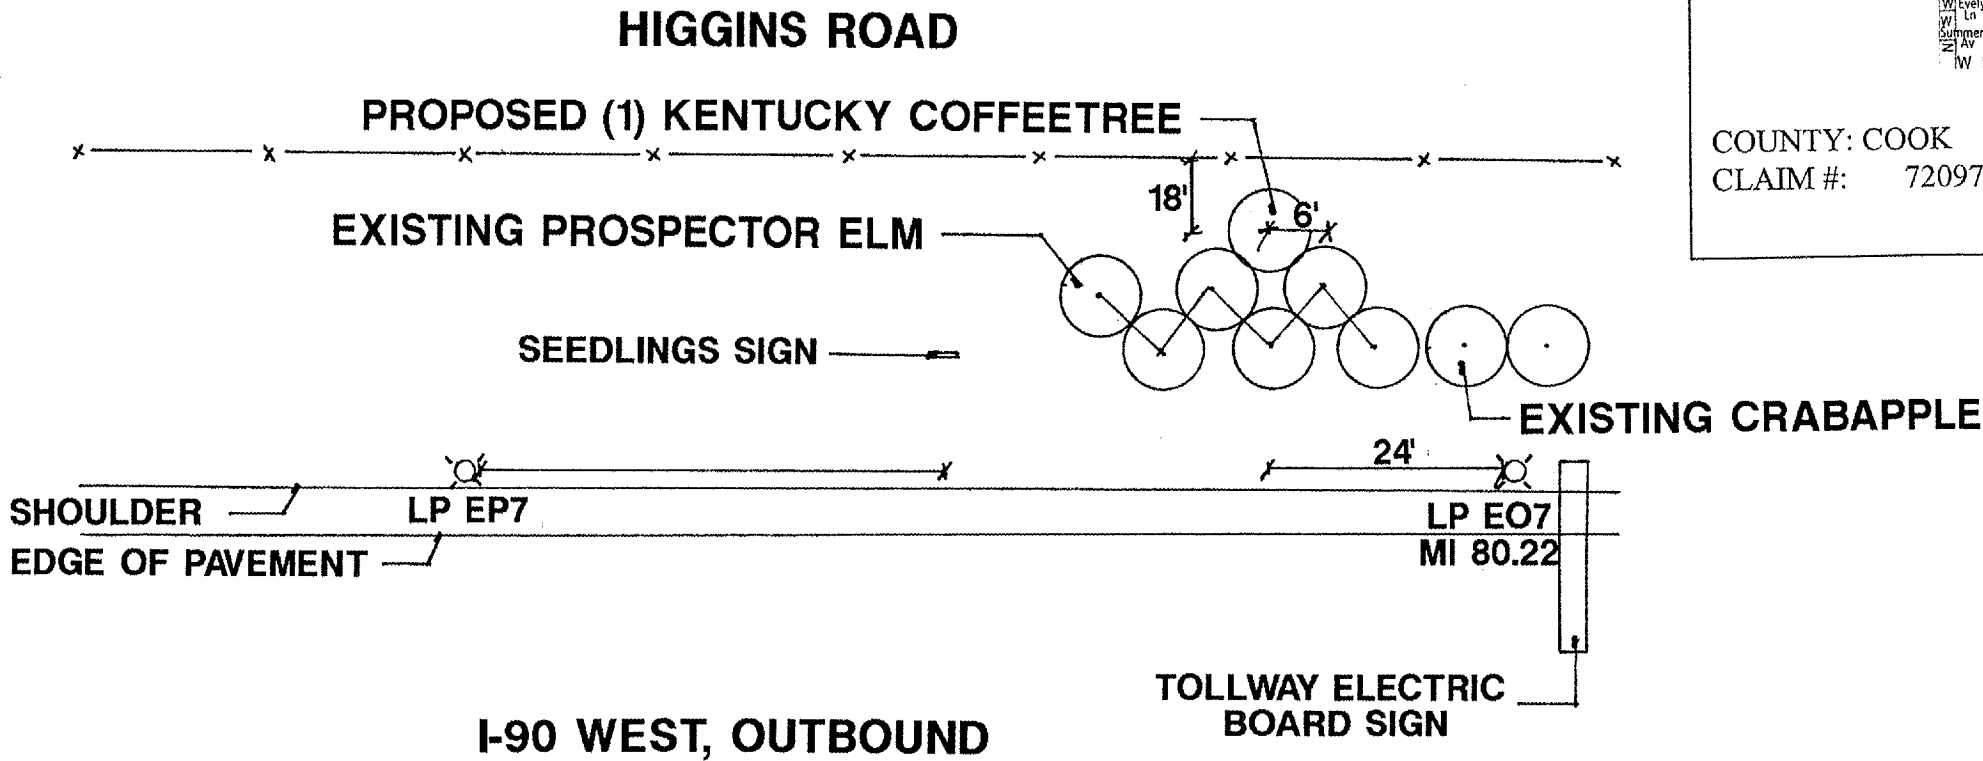

ROUTE VARIOUS	SECTION 2005-022LS	COUNTY VARIOUS	TOTAL SHEETS 22	SHEET NUMBER 12
------------------	-----------------------	-------------------	-----------------------	-----------------------

CONTRACT 62951

GENERAL LOCATION MAP

COUNTY: COOK
CLAIM #: 720976

CITY/TOWN: CHICAGO

SCHEDULE OF LANDSCAPE ITEMS

DESCRIPTION	QTY/UNIT
GYMNOCLADUS DIOICUS (KENTUCKY COFFEETREE)	1 EACH

NOTE: LOCATION IS WEST OF CANFIELD ROAD.

NOT DRAWN TO SCALE

ILLINOIS DEPARTMENT OF TRANSPORTATION
LANDSCAPE REPAIR LOCATION AND LAYOUT PLAN