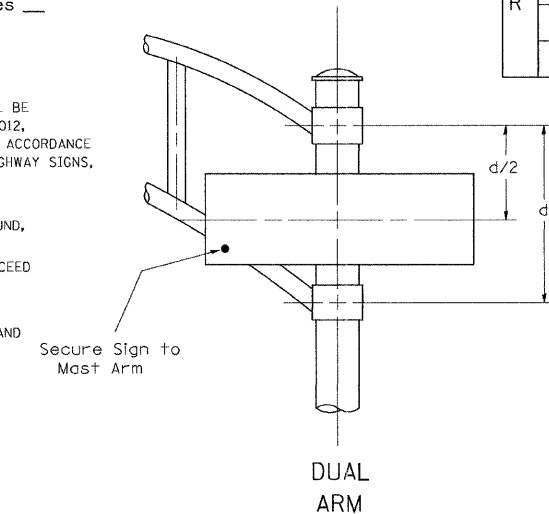

* J.O. HERBERT CO. MIDLOTHIAN, VA. * WESTERN REMAC INC. WOODRIDGE, IL.

PARTS LISTING:
SIGN CHANNEL PART #HPN053 (MED. CHANNEL)
SIGN SCREWS 1/2" x 14 x 1" H.W.H. #3
SELF TAPPING WITH NEOPRENE WASHER
BRACKETS PART #HPN034 (UNIVERSAL)
CHANNEL CLAMPS WITH STAINLESS STEEL STRAPPING

OTHER BRANDS OF MOUNTING HARDWARE ARE ACCEPTABLE, BASED UPON THE DEPARTMENT'S APPROVAL AND COMPATIBILITY WITH THE CHANNEL/BACKET OF THE ABOVE PRODUCT.