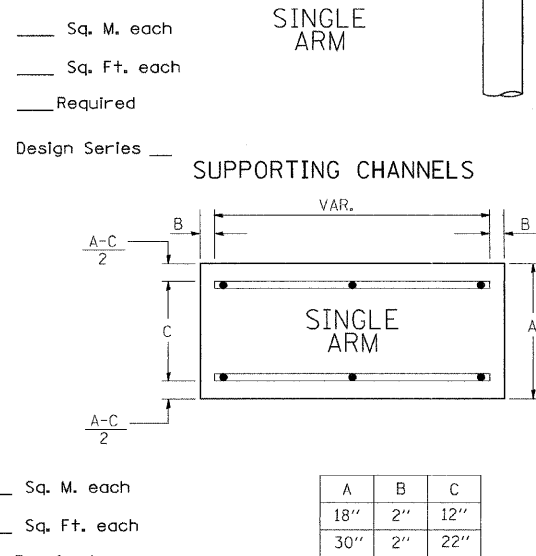

NOTE: SIGN DIMENSIONS ARE IN ENGLISH UNITS

GENERAL NOTES

- WHERE MAST ARM MOUNTED STREET NAME SIGNS ARE SPECIFIED, THE MAST ARM ASSEMBLY AND POLES SHALL BE DESIGNED TO SUPPORT THE LOADINGS CALLED FOR ON STANDARDS 877001, 877002, 877006, 877011 AND 877012, AS APPLICABLE, PLUS TWO (2) SIGN PANELS 2'-6" x 8'-0" MOUNTED AS SHOWN. THE DESIGN SHALL BE IN ACCORDANCE WITH THE REQUIREMENTS OF THE CURRENT "STANDARD SPECIFICATIONS FOR STRUCTURAL SUPPORTS FOR HIGHWAY SIGNS, LUMINAIRES, AND TRAFFIC SIGNALS" AS PUBLISHED BY THE AMERICAN ASSOCIATION OF STATE HIGHWAY AND TRANSPORTATION OFFICIALS FOR 80 M.P.H. WIND VELOCITY.
- ALL SIGNS SHALL HAVE A WHITE REFLECTORIZED LEGEND AND BORDER ON A GREEN REFLECTORIZED BACKGROUND, TYPE A SHEETING.
- THE SIGN LENGTH SHOULD BE INCREASED IN 6-INCH INCREMENTS, BUT THE OVERALL LENGTH SHOULD NOT EXCEED 8'-0".
- ALL BORDERS SHALL BE 3/4" WIDE AND CORNER RADIUS SHALL BE 2-1/4".
- SIGNFIX ALUMINUM CHANNEL FRAMING SYSTEM SHALL BE USED FOR ALL SIGNS ATTACHED TO SIGNAL POLES AND POSTS. LOCAL SUPPLIERS OF THE SIGNFIX ALUMINUM CHANNEL FRAMING SYSTEM ARE:

\* J.O. HERBERT CO. MIDLOTHIAN, VA. \* WESTERN REMAC INC. WOODRIDGE, IL.

PARTS LISTING:  
SIGN CHANNEL PART #HPN053 (MED. CHANNEL)  
SIGN SCREWS 1/2" x 14 x 1" H.W.H. #3  
SELF TAPPING WITH NEOPRENE WASHER  
BRACKETS PART #HPN034 (UNIVERSAL)  
CHANNEL CLAMPS WITH STAINLESS STEEL STRAPPING