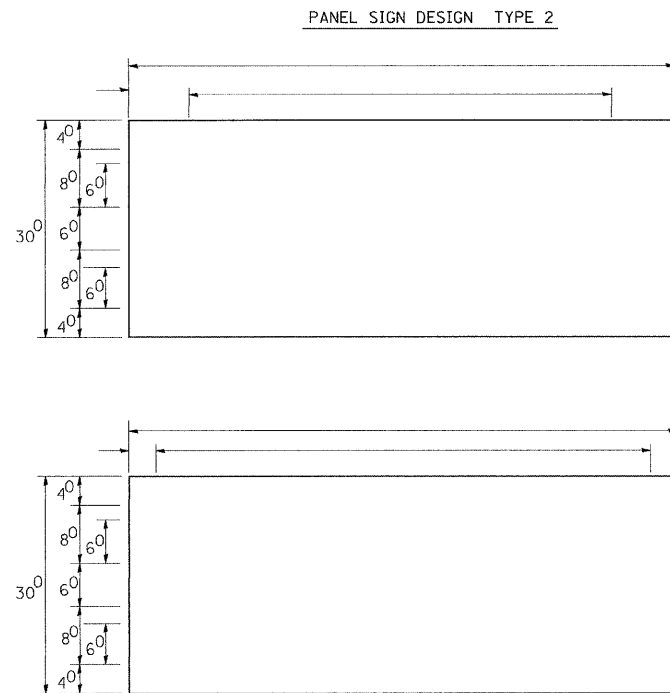

NOTE: SIGN DIMENSIONS ARE IN ENGLISH UNITS

GENERAL NOTES

- WHERE MAST ARM MOUNTED STREET NAME SIGNS ARE SPECIFIED, THE MAST ARM ASSEMBLY AND POLES SHALL BE DESIGNED TO SUPPORT THE LOADINGS CALLED FOR ON STANDARDS 877001, 877002, 877006, 877011 AND 877012, AS APPLICABLE, PLUS TWO (2) SIGN PANELS 2'-6" x 8'-0" MOUNTED AS SHOWN. THE DESIGN SHALL BE IN ACCORDANCE WITH THE REQUIREMENTS OF THE CURRENT "STANDARD SPECIFICATIONS FOR STRUCTURAL SUPPORTS FOR HIGHWAY SIGNS, LUMINAIRES, AND TRAFFIC SIGNALS" AS PUBLISHED BY THE AMERICAN ASSOCIATION OF STATE HIGHWAY AND TRANSPORTATION OFFICIALS FOR 80 M.P.H. WIND VELOCITY.
- ALL SIGNS SHALL HAVE A WHITE REFLECTORIZED LEGEND AND BORDER ON A GREEN REFLECTORIZED BACKGROUND, TYPE A SHEETING.
- THE SIGN LENGTH SHOULD BE INCREASED IN 6-INCH INCREMENTS, BUT THE OVERALL LENGTH SHOULD NOT EXCEED 8'-0".
- ALL BORDERS SHALL BE 3/4" WIDE AND CORNER RADIUS SHALL BE 2-1/4".
- SIGNFIX ALUMINUM CHANNEL FRAMING SYSTEM SHALL BE USED FOR ALL SIGNS ATTACHED TO SIGNAL POLES AND POSTS. LOCAL SUPPLIERS OF THE SIGNFIX ALUMINUM CHANNEL FRAMING SYSTEM ARE:

\* J.O. HERBERT CO. MIDLOTHIAN, VA. \* WESTERN REMAC INC. WOODRIDGE, IL.

PARTS LISTING:  
SIGN CHANNEL PART #HPN053 (MED. CHANNEL)  
SIGN SCREWS 1/2" x 14 x 1" H.W.H. #3  
SELF TAPPING WITH NEOPRENE WASHER  
BRACKETS PART #HPN034 (UNIVERSAL)  
CHANNEL CLAMPS WITH STAINLESS STEEL STRAPPING