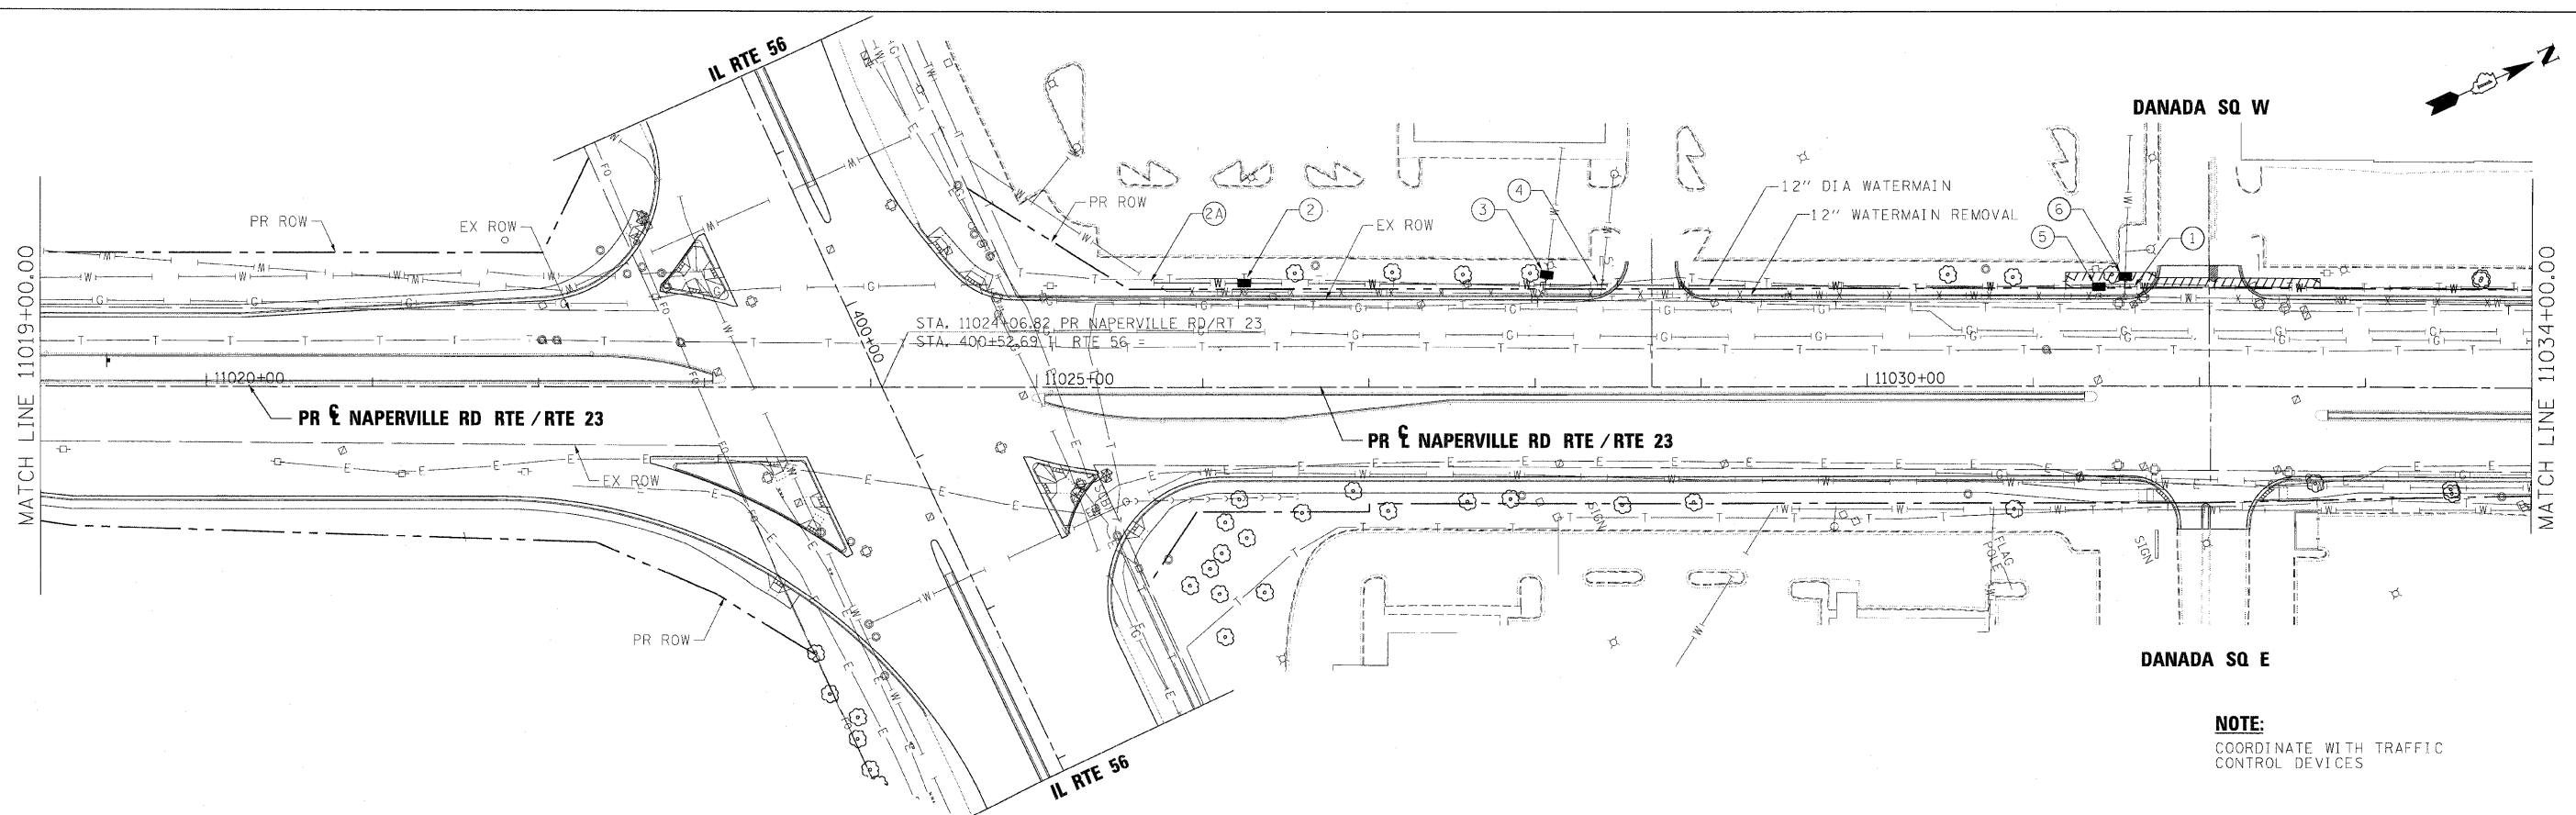

DATE	
BY	
REVISIONS	
NO.	
DESCRIPTION	
DATE	
BY	
NO.	
DESCRIPTION	
DATE	
BY	
NO.	
DESCRIPTION	
DATE	
BY	
NO.	
DESCRIPTION	

DATE	
BY	
REVISIONS	
NO.	
DESCRIPTION	
DATE	
BY	
NO.	
DESCRIPTION	
DATE	
BY	
NO.	
DESCRIPTION	
DATE	
BY	
NO.	
DESCRIPTION