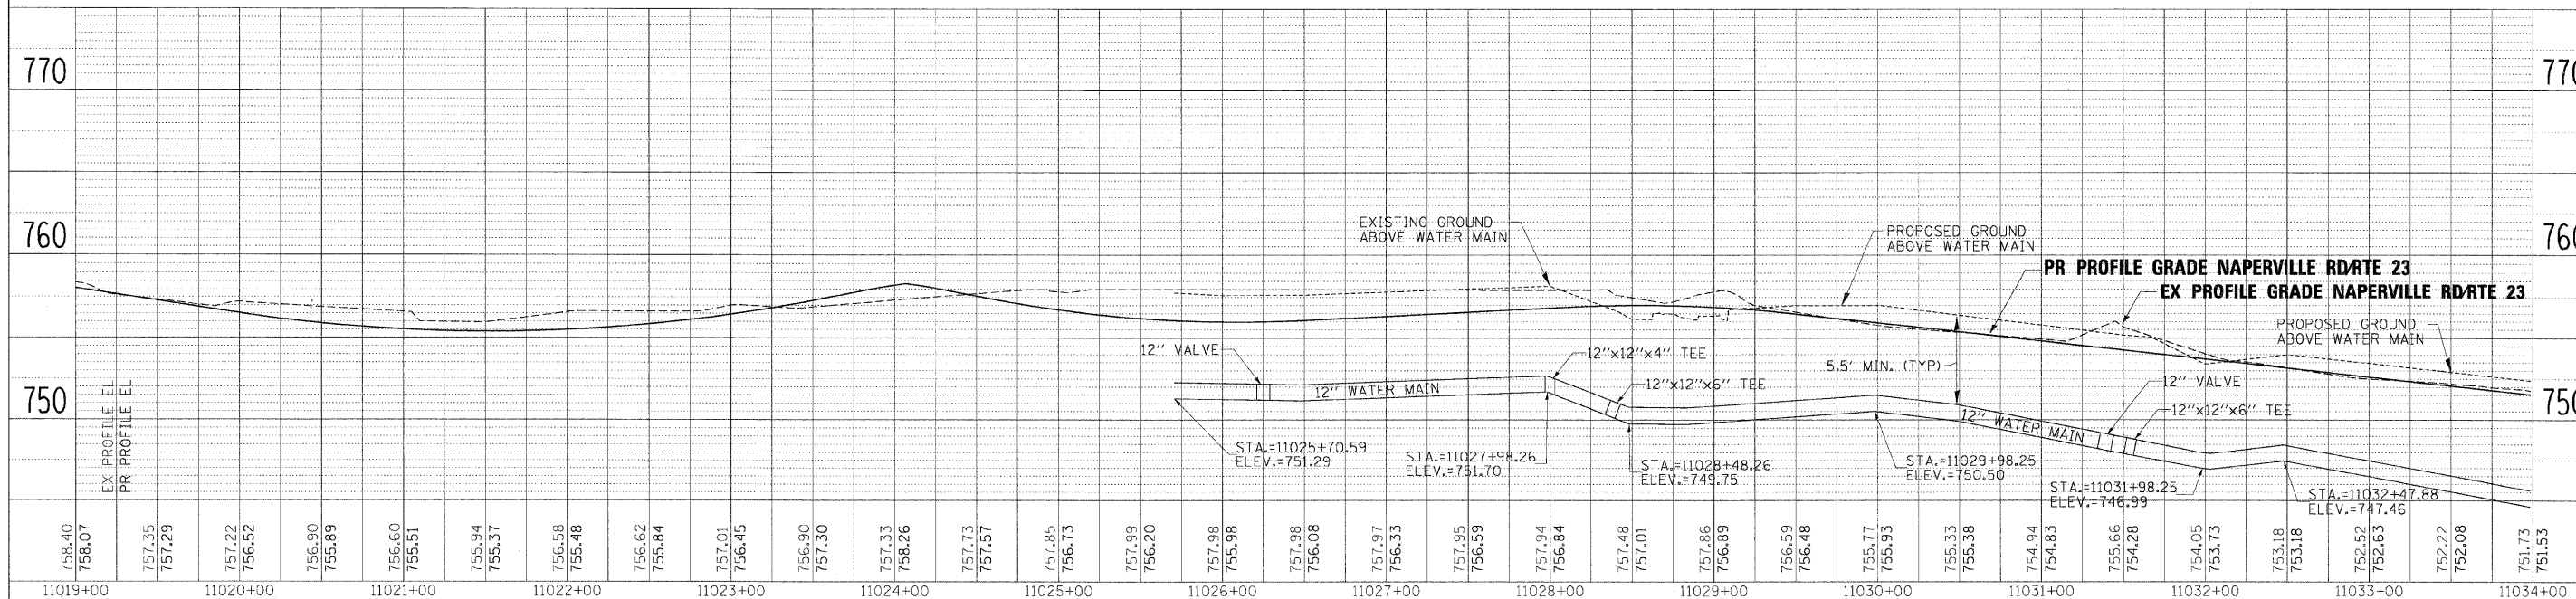

1. **NOTE:**
   COORDINATE WITH TRAFFIC CONTROL DEVICES
- ① INSERT: 1-6" INSERTION VALVE AT STA 11031+60 (59.76' LT)
  - ② SET: 1-12" TEMPORARY CAP WITH 2" CORPORATION STOP AT STA 11026+00 (63.17' LT)
  - SET: 1-12" MJ GATE VALVE WITH VALVE BOX AT STA 11026+25 (63.17' LT)
  - ②A SET: INSTALL 25'-12" DI PIPE WATERMAIN AND 45° ELBOW TO EXISTING WATERMAIN AFTER NEW WATERMAIN IS APPROVED FOR USE.
  - ③ SET: 1-12"x12"x4" MJ TEE AT STA 11028+00 (61.93' LT) CONNECT TEE TO GATE VALVE USING 4" DIA WATERMAIN
  - SET: 1-4" TEMPORARY CAP WITH 2" CORPORATION STOP AND 2" COPPER LINE FOR TESTING AT STA 11028+00
  - SET: 1-4" MJ GATE VALVE WITH VALVE BOX AT STA 11028+00 (67.33' LT)
  - ④ SET: 1-12"x12"x6" MJ TEE AT STA 11028+40 (61.69' LT)
  - ⑤ SET: 1-12" MJ GATE VALVE WITH VALVE BOX AT STA 11031+40 (59.76' LT)
  - ⑥ CLOSE: 6" GATE VALVE AT STA 11031+55 (65.16' LT)
  - SET: 1-12"x12"x6" MJ TEE AT STA 11031+55 (59.76' LT) CONNECT TEE TO GATE VALVE USING 6" DIA WATERMAIN