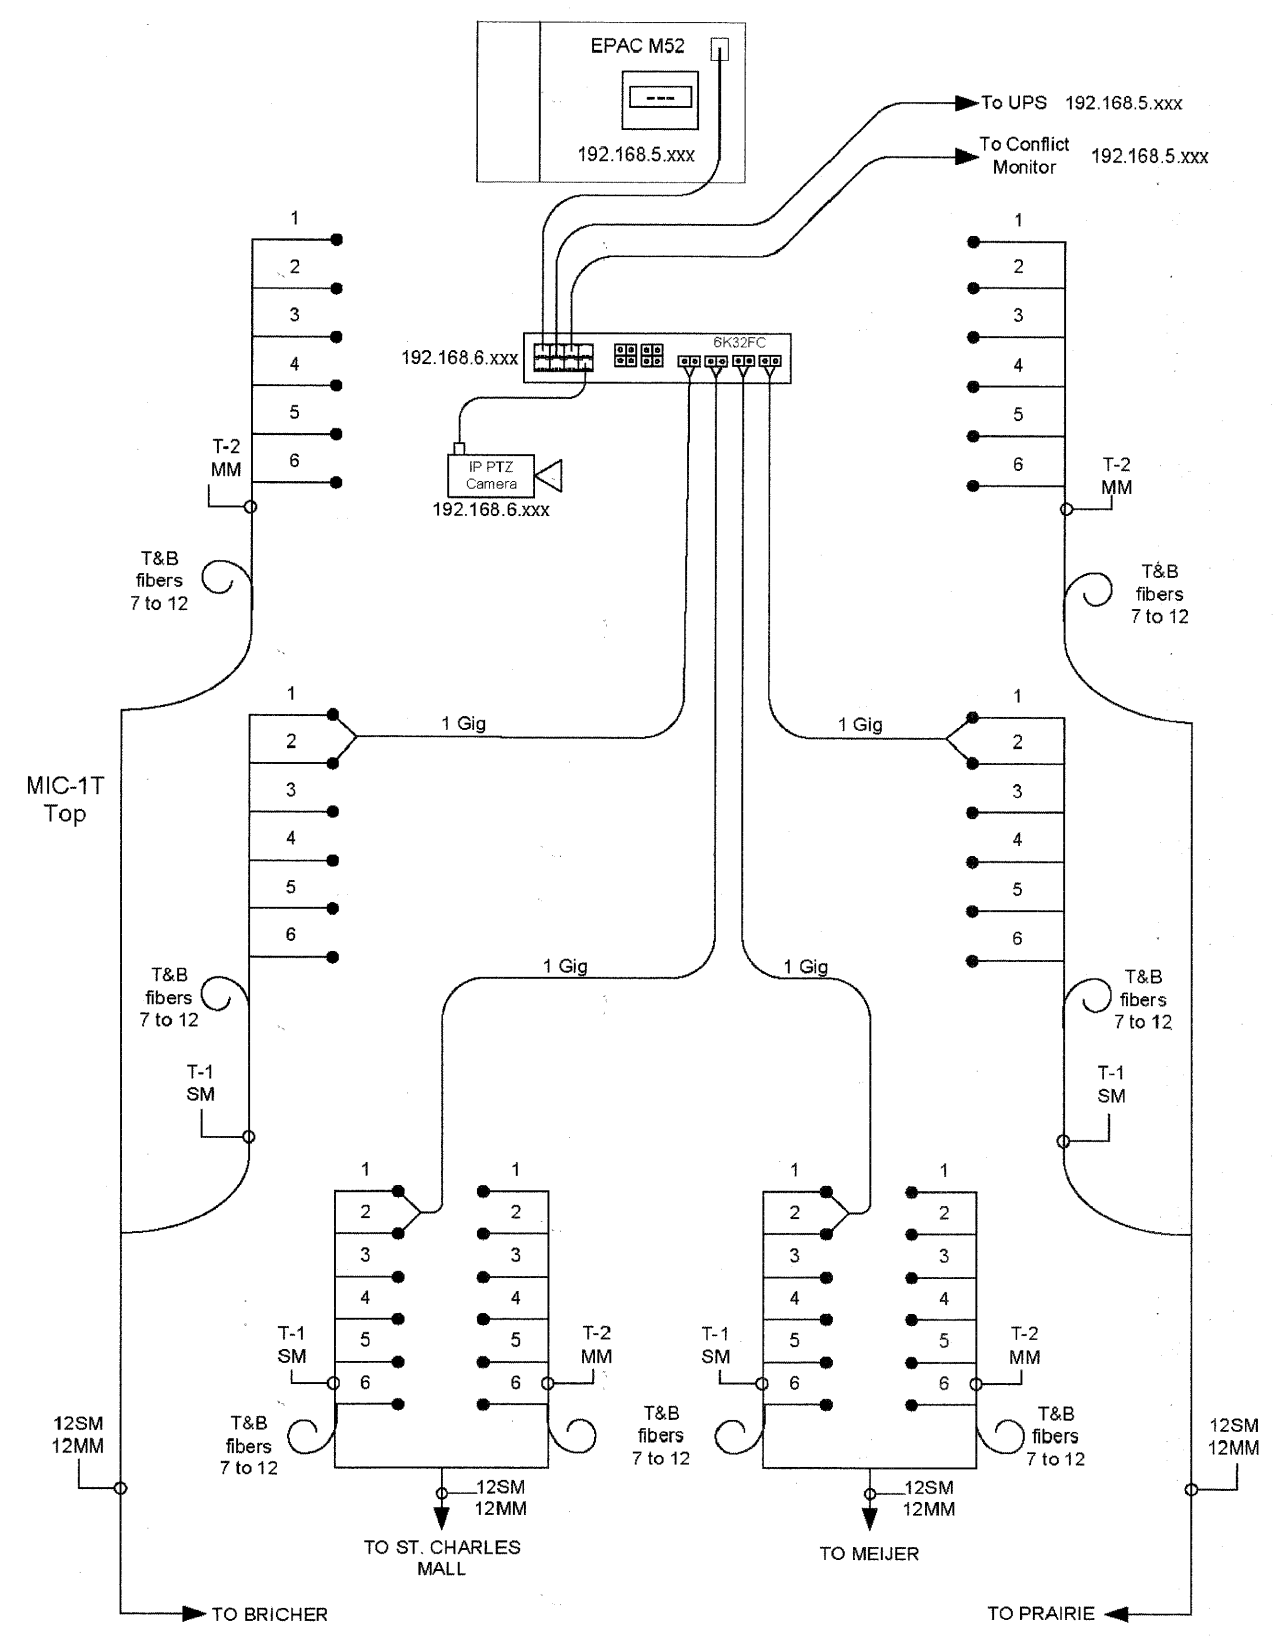

DATE	BY	DATE	BY
DATE	BY	DATE	BY

CHRISTOPHER B. BURKE ENGINEERING LTD.
 9575 West Higgins Road, Suite 600
 Rosemont, Illinois 60018
 (847) 823-0500

PROFILE SURVEYED
 PLOTTED
 NOTE BOOK
 NO.

IL RTE 38

PRAIRIE