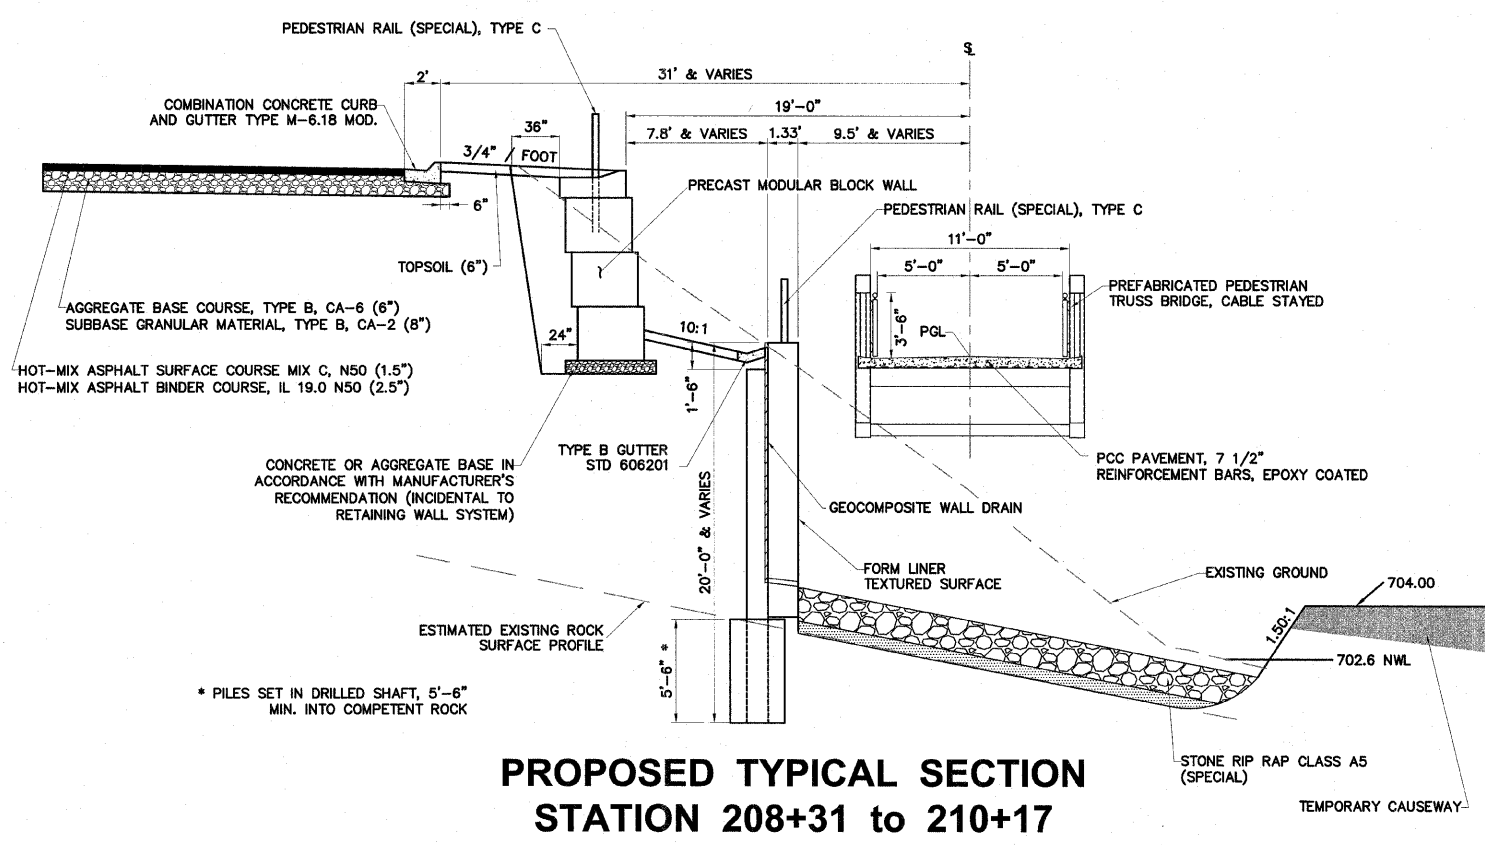

INTENTIONALLY
BLANK

H:\08-008 Riverwalk Museum\DESIGN\DRAWINGS\08-008 TYPICAL SECTIONS.dwg, TYPSECT-MUSEUM 2.1, 10/25/2010 3:11:56 PM, MEAL, Ode D+ 24x36 in (Landscape), 1:1