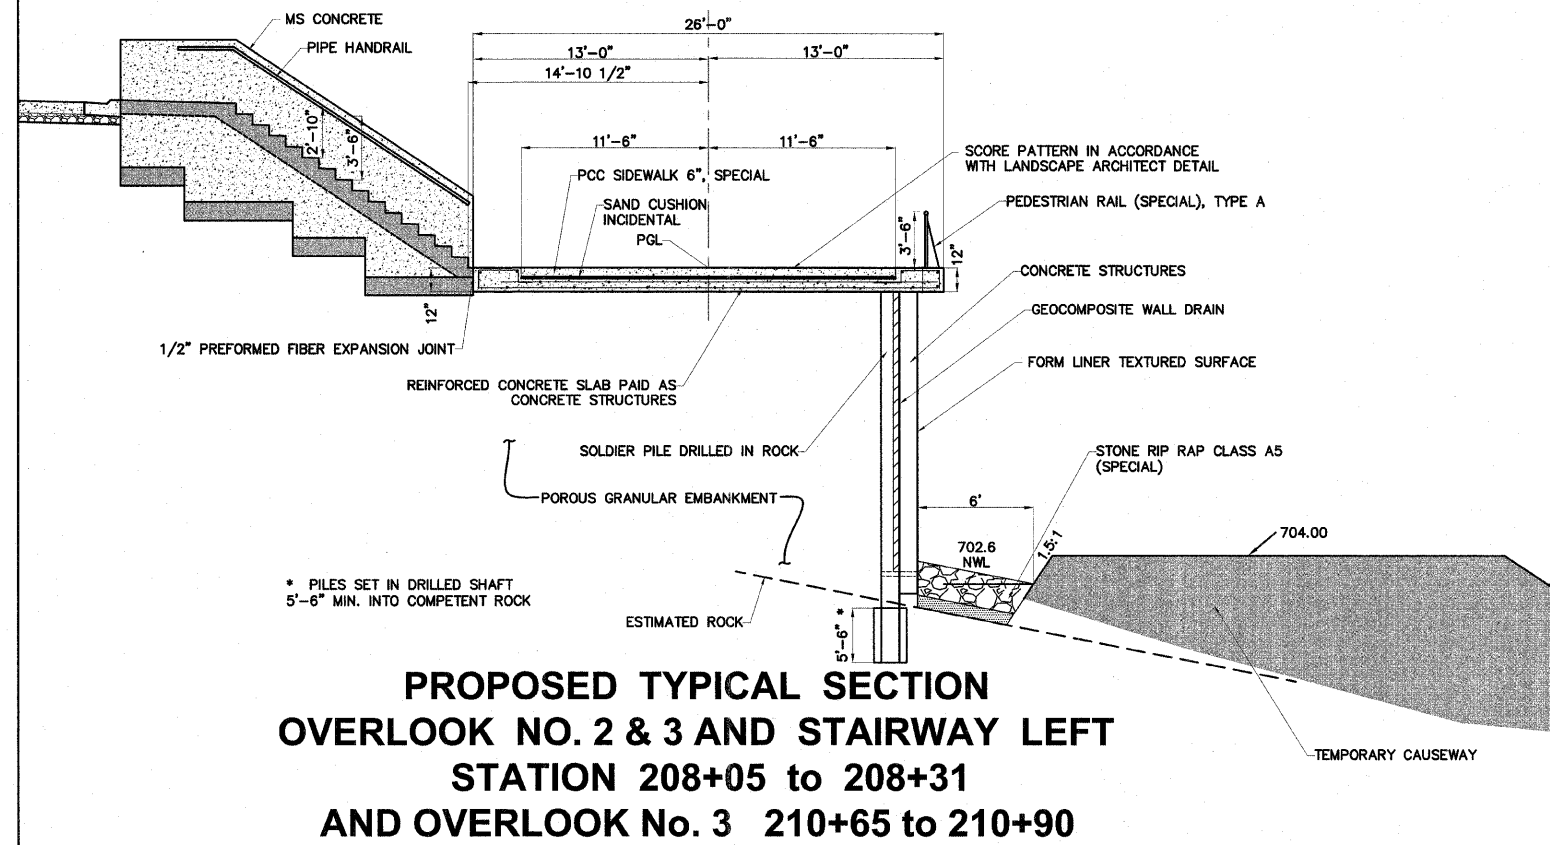

INTENTIONALLY
BLANK

H:\08-008 Riverwalk Museum\DESIGN\DRAWINGS\08-008 TYPICAL SECTIONS.dwg, TYPSECT-MUSEUM 2.1, 10/25/2010 3:11:56 PM, MEAL, Ode D+ 24x36 in (Landscape), 1:1