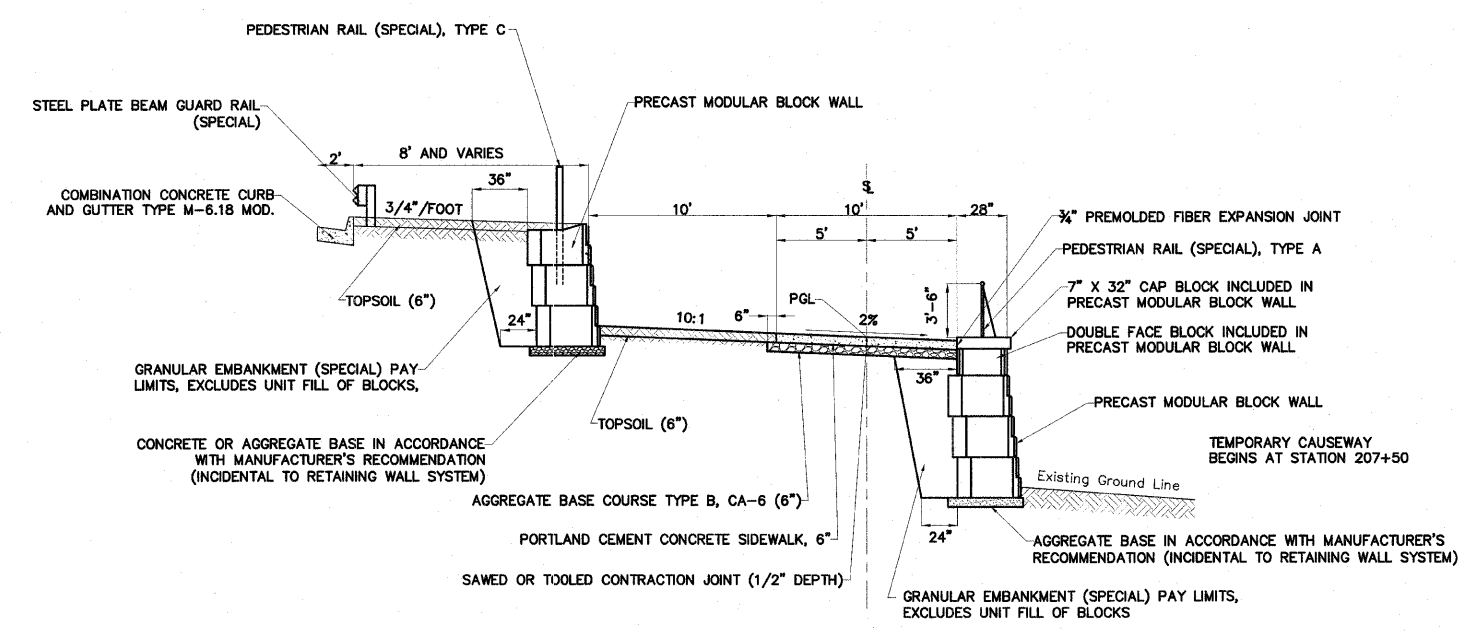

INTENTIONALLY
BLANK

H:\08-008 Riverwalk Museum\DESIGN\DRAWINGS\08-008 TYPICAL SECTIONS.dwg, TYPSECT-MUSEUM 2.1, 10/25/2010 3:11:56 PM, MEAL, Ode D+ 24x36 in (Landscape), 1:1