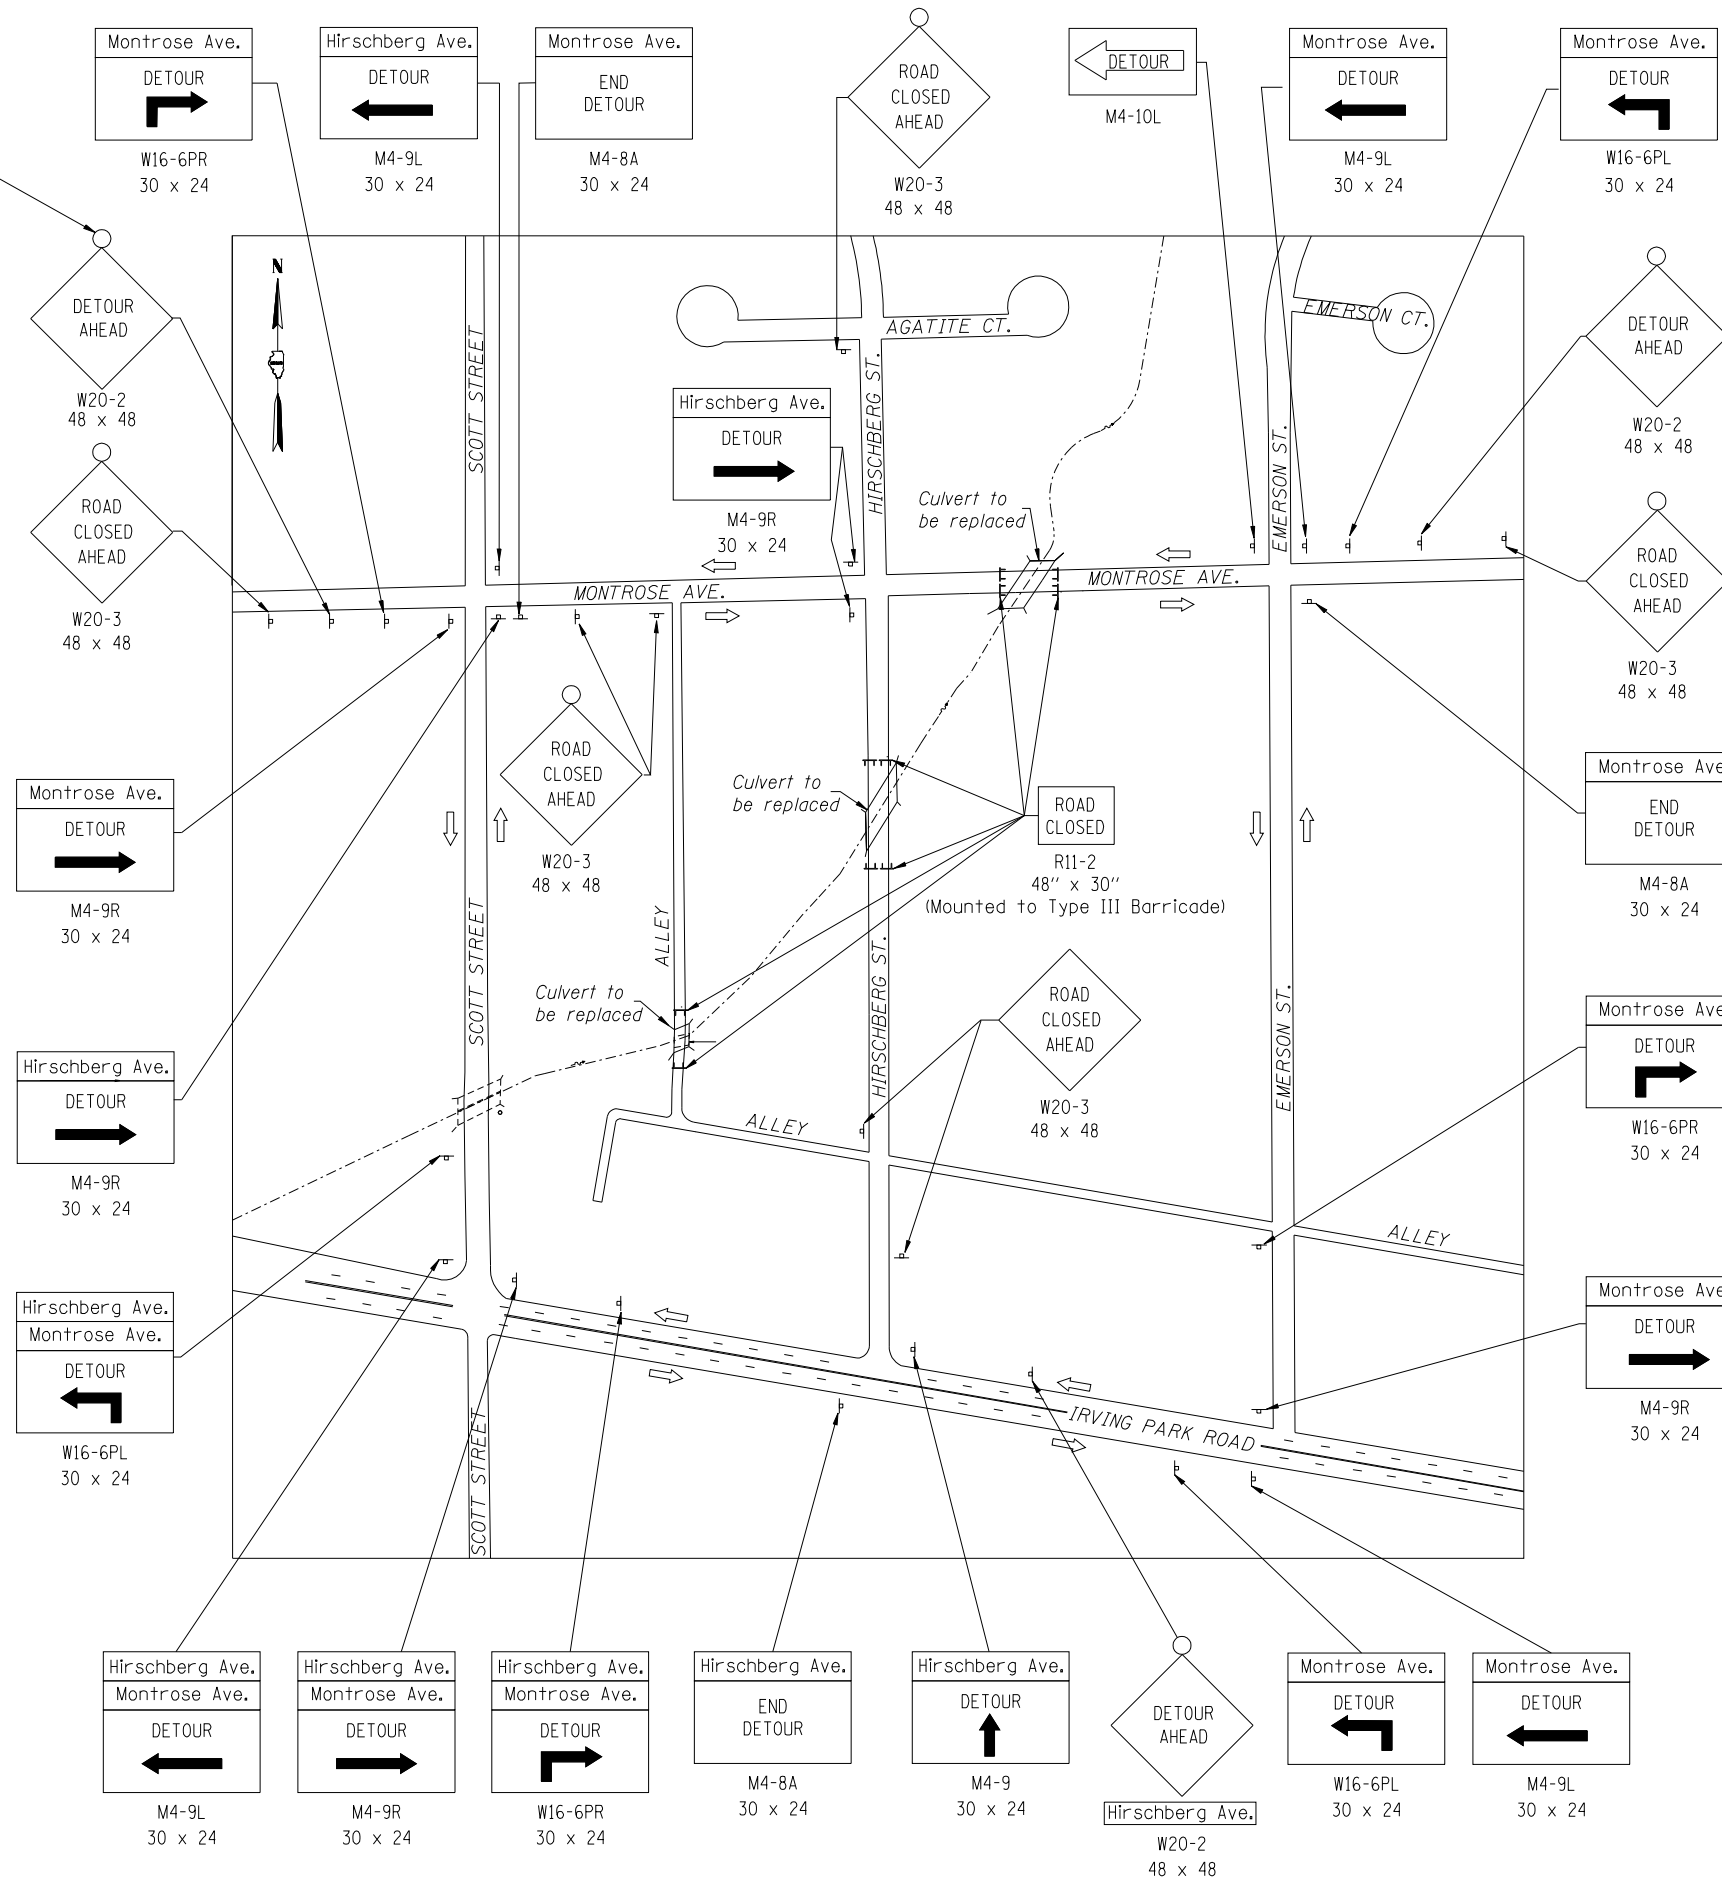

Type A monodirectional
Flashing Light (Typ.)

0:\OwnProj\Imp\Projects\Crystal Creek\JF\Traffic Control Plan.dgn

1/29/2010 11:49:25 AM

1/29/2010

Designed By JUF Checked By RLP
Drawn By JUF Checked By RLP

TRAFFIC CONTROL PLAN