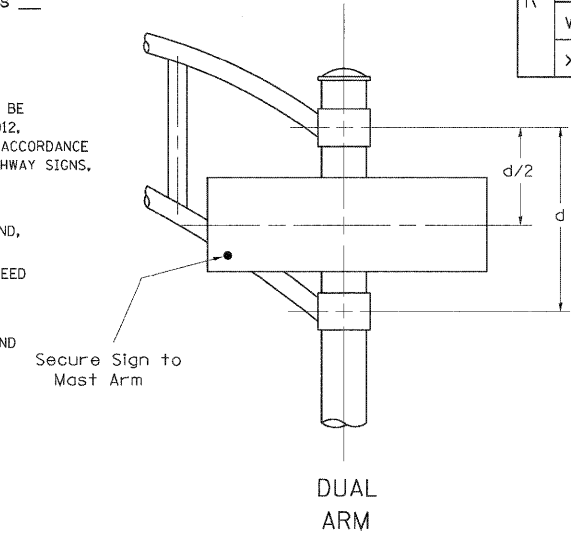

SIGNFIX ALUMINUM CHANNEL FRAMING SYSTEM shall be used. See Note #5.

SUPPORTING CHANNELS

A	B	C
18"	2"	14"

A	B	C
18"	2"	12"
30"	2"	22"

Upper Case To Lower Case
Spacing Chart 8-6 Inch Series "C & D"

FIRST LETTER	SECOND LETTER																	
	ac		de		bh		ikl		f w		j		s t		v y		x z	
	C	D	C	D	C	D	C	D	C	D	C	D	C	D	C	D	C	D
A W X	1²	1⁴	1⁴	1⁵	1²	1⁴	0⁶	1⁰	1¹	1⁴	0⁶	1⁰	1¹	1²	1²	1⁴		
B	1⁴	1⁵	2⁰	2¹	1⁴	1⁵	1¹	1²	1⁴	1⁵	1²	1⁴	1²	1⁴	1⁶	1⁷		
C E G	1⁴	1⁵	2⁰	2¹	1²	1⁴	0⁶	1⁰	1²	1⁴	1²	1⁴	1⁴	1⁵	1⁴	1⁵		
D O Q R	1⁴	1⁵	2⁰	2¹	1⁴	1⁵	0⁶	1⁰	1²	1⁴	1²	1⁴	1⁴	1⁵	1⁴	1⁵		
F	0⁵	0⁶	1⁴	1⁵	0⁶	1⁰	0⁵	0⁶	0⁶	1⁰	0⁶	1⁰	0⁶	1⁰	1¹	1²		
H I M N	2⁰	2¹	2²	2⁴	2⁰	2¹	1⁴	1⁵	1⁶	1⁷	1⁶	1⁷	2⁰	2¹	2⁰	2¹		
J U	2⁰	2¹	2⁰	2¹	1⁶	1⁷	1⁴	1⁵	1⁶	1⁷	1⁶	1⁷	1⁶	1⁷	2⁰	2¹		
K L	1¹	1²	1⁶	1⁷	1¹	1²	0⁵	0⁶	1¹	1²	1¹	1²	1¹	1²	1²	1⁴		
P	1²	1⁴	1⁴	1⁵	1²	1⁴	0⁵	0⁶	1¹	1²	1¹	1²	1²	1⁴	1²	1⁴		
S	1²	1⁴	1⁶	1⁷	1²	1⁴	0⁶	1⁰	1²	1⁴	1²	1⁴	1²	1⁴	1²	1⁴		
T	1¹	1²	1⁶	1⁷	0⁶	1⁰	0⁶	1⁰	1¹	1²	1¹	1²	1¹	1²	1²	1⁴		
V	0⁶	1⁰	1⁴	1⁵	1¹	1²	0⁶	1⁰	1²	1⁴	1²	1⁴	1²	1⁴	1²	1⁴		
Y	0⁵	0⁶	1⁴	1⁵	0⁶	1⁰	0⁵	0⁶	0⁵	0⁷	0⁵	0⁶	0⁶	1⁰	1¹	1²		
Z	1⁶	1⁷	2²	2⁴	1⁶	1⁷	1²	1⁴	1⁶	1⁷	1⁶	1⁷	1⁶	1⁷	2⁰	2¹		

Lower Case To Lower Case
Spacing Chart 6 Inch Series "C & D"

FIRST LETTER	SECOND LETTER																	
	ac		de		bh		ikl		f w		j		s t		v y		x z	
	C	D	C	D	C	D	C	D	C	D	C	D	C	D	C	D	C	D
ad h g i j	1⁶	1⁷	2²	2⁴	1⁶	1⁷	1²	1⁴	1⁴	1⁵	1⁴	1⁵	1⁶	1⁷	1⁶	1⁷		
l m n q u																		
b f k o p s	1²	1⁴	1⁶	1⁷	1¹	1²	0⁵	0⁶	1¹	1²	1¹	1²	1²	1⁴	1²	1⁴		
c e	1²	1⁴	1⁶	1⁷	1²	1⁴	0⁶	1⁰	1²	1⁴	1²	1⁴	1²	1⁴	1²	1⁴		
r	0⁶	1⁰	1²	1⁴	0⁶	1⁰	0³	0³	0⁵	0⁶	0⁵	0⁶	0⁶	1⁰	0⁶	1⁰		
t z	1²	1⁴	1⁶	1⁷	1²	1⁴	0⁶	1⁰	1¹	1²	1¹	1²	1²	1⁴	1²	1⁴		
v y	1¹	1²	1⁴	1⁵	1¹	1²	0⁵	0⁶	0⁶	1⁰	0⁶	1⁰	1¹	1²	1¹	1²		
w	1¹	1²	1⁴	1⁵	1¹	1²	0⁵	0⁶	1¹	1²	1¹	1²	1¹	1²	1²	1⁴		
x	1²	1⁴	1⁶	1⁷	1¹	1²	0⁵	0⁶	1¹	1²	1¹	1²	1¹	1²	1²	1⁴		

Number To Number
Spacing Chart 8 Inch Series "C & D"

FIRST NUMBER	SECOND NUMBER																			
	0		1		2		3		4		5		6		7		8		9	
	C	D	C	D	C	D	C	D	C	D	C	D	C	D	C	D	C	D	C	D
0 9	1⁶	1⁷	1⁶	1⁷	1⁴	1⁵	1²	1⁴	1⁴	1⁵	1⁴	1⁵	1⁶	1⁷	1²	1⁴	1⁶	1⁷	1⁶	1⁷
1	2⁰	2¹	2⁰	2¹	2⁰	2¹	1⁶	1⁷	1⁴	1⁵	2⁰	2¹	2⁰	2¹	1⁴	1⁵	2⁰	2¹	2⁰	2¹
2 3 4	1⁴	1⁵	1⁴	1⁵	1⁴	1⁵	1²	1⁴	1²	1⁴	1⁴	1⁵	1⁴	1⁵	1¹	1²	1⁶	1⁷	1⁴	1⁵
5	1⁴	1⁵	1⁴	1⁵	1⁴	1⁵	1¹	1²	1¹	1²	1⁴	1⁵	1⁴	1⁵	1¹	1²	1⁴	1⁵	1⁴	1⁵
6	1⁶	1⁷	1⁴	1⁵	1⁴	1⁵	1²	1⁵	1²	1⁴	1⁴	1⁵	1⁴	1⁵	1¹	1²	1⁴	1⁵	1⁴	1⁵
7	1²	1⁴	1²	1⁴	1⁴	1⁵	1²	1⁵	0⁵	0⁶	1²	1⁴	1⁴	1⁵	1¹	1²	1⁴	1⁵	1²	1⁴
8	1⁶	1⁷	1⁶	1⁷	1⁴	1⁵	1²	1⁵	1²	1⁴	1⁴	1⁵	1⁶	1⁷	1²	1⁴	1⁶	1⁷	1⁴	1⁵

UPPER AND LOWER CASE LETTER WIDTHS

LETTERS	6 INCH UPPER CASE LETTERS				8 INCH UPPER CASE LETTERS				LETTERS	6 INCH LOWER CASE LETTERS	
	SERIES		SERIES		SERIES		SERIES			C	D
	C	D	C	D	C	D	C	D			
A	3⁶	5⁰	5⁰	6⁵	a	3⁵	4²				
B	3²	4⁰	4³	5³	b	3⁵	4²				
C	3²	4⁰	4³	5³	c	3⁵	4¹				
D	3²	4⁰	4³	5³	d	3⁵	4²				
E	3⁰	3⁵	4⁰	4⁷	e	3⁵	4²				
F	3⁰	3⁵	4⁰	4⁷	f	2³	2⁶				
G	3²	4⁰	4³	5³	g	3⁵	4²				
H	3²	4⁰	4³	5³	h	3⁵	4²				
I	0⁷	0⁷	1¹	1²	i	1¹	1¹				
J	3⁰	3⁶	4⁰	5⁰	j	2⁰	2²				
K	3²	4¹	4³	5⁴	k	3⁵	4²				
L	3⁰	3⁵	4⁰	4⁷	l	1¹	1¹				
M	3⁷	4⁵	5¹	6¹	m	6⁰	7⁰				
N	3²	4⁰	4³	5³	n	3⁵	4²				
O	3⁴	4²	4⁵	5⁵	o	3⁶	4³				
P	3²	4⁰	4³	5³	p	3⁵	4²				
Q	3⁴	4²	4⁵	5⁵	q	3⁵	4²				
R	3²	4⁰	4³	5³	r	2⁶	3²				
S	3²	4⁰	4³	5³	s	3⁶	4²				
T	3⁰	3⁵	4⁰	4⁷	t	2⁷	3²				
U	3²	4⁰	4³	5³	u	3⁵	4²				
V	3⁵	4⁴	4⁷	6⁰	v	4²	4⁷				
W	4⁴	5²	6⁰	7⁰	w	5⁵	6⁴				
X	3⁴	4⁰	4⁵	5³	x	4⁴	5¹				
Y	3⁶	5⁰	5⁰	6⁶	y	4⁶	5³				
Z	3²	4⁰	4³	5³	z	3⁶	4³				

NUMBER	6 INCH SERIES		8 INCH SERIES	
	C	D	C	D
1	1²	1⁴	1⁵	2⁰
2	3²	4⁰	4³	5³
3	3²	4⁰	4³	5³
4	3⁵	4³	4⁷	5⁷
5	3²	4⁰	4³	5³
6	3²	4⁰	4³	5³
7	3²	4⁰	4^{3</}