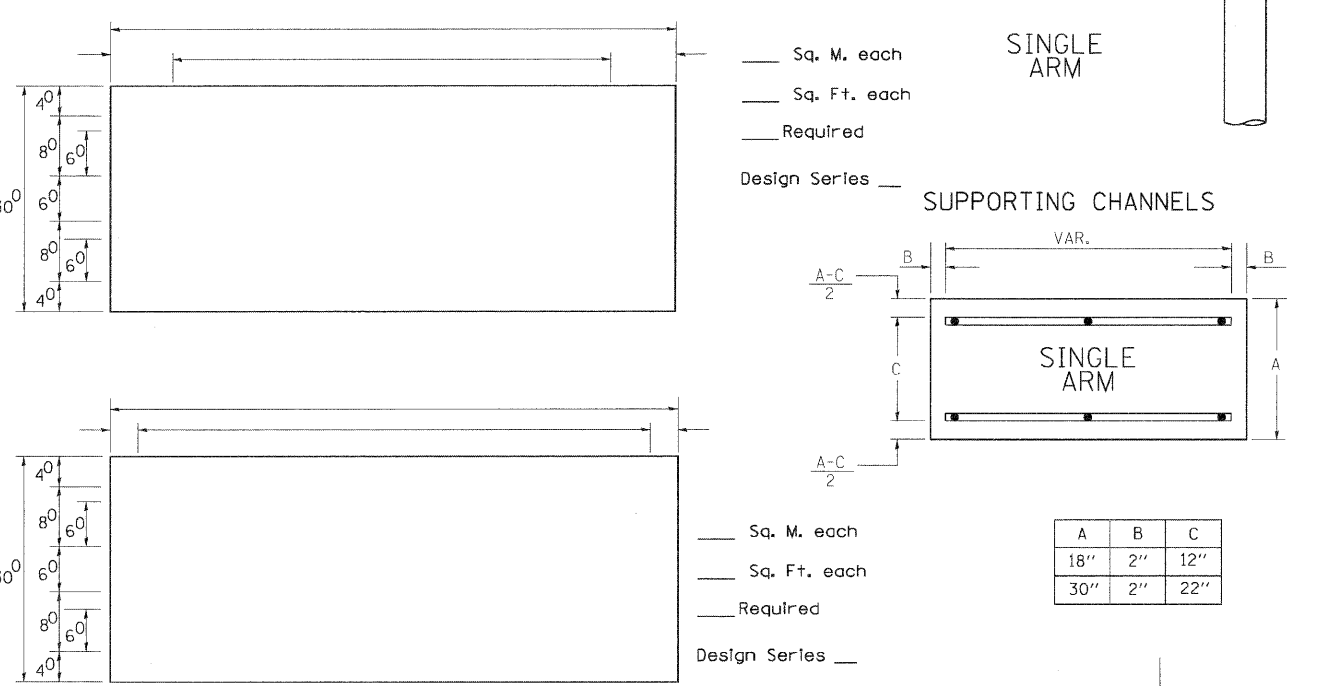

EXAMPLE, 2<sup>(3)</sup> DENOTES  $\frac{3}{8}$

NOTE: SIGN DIMENSIONS ARE IN ENGLISH UNITS

GENERAL NOTES

- WHERE MAST ARM MOUNTED STREET NAME SIGNS ARE SPECIFIED, THE MAST ARM ASSEMBLY AND POLES SHALL BE DESIGNED TO SUPPORT THE LOADINGS CALLED FOR ON STANDARDS 877001, 877002, 877006, 877011 AND 877012, AS APPLICABLE, PLUS TWO (2) SIGN PANELS 2'-6" x 8'-0" MOUNTED AS SHOWN. THE DESIGN SHALL BE IN ACCORDANCE WITH THE REQUIREMENTS OF THE CURRENT "STANDARD SPECIFICATIONS FOR STRUCTURAL SUPPORTS FOR HIGHWAY SIGNS, LUMINAIRES, AND TRAFFIC SIGNALS" AS PUBLISHED BY THE AMERICAN ASSOCIATION OF STATE HIGHWAY AND TRANSPORTATION OFFICIALS FOR 80 M.P.H. WIND VELOCITY.
- ALL SIGNS SHALL HAVE A WHITE REFLECTORIZED LEGEND AND BORDER ON A GREEN REFLECTORIZED BACKGROUND, TYPE A SHEETING.
- THE SIGN LENGTH SHOULD BE INCREASED IN 6-INCH INCREMENTS, BUT THE OVERALL LENGTH SHOULD NOT EXCEED 8'-0".
- ALL BORDERS SHALL BE 3/4" WIDE AND CORNER RADIUS SHALL BE 2-1/4" .
- SIGNFIX ALUMINUM CHANNEL FRAMING SYSTEM SHALL BE USED FOR ALL SIGNS ATTACHED TO SIGNAL POLES AND POSTS. LOCAL SUPPLIERS OF THE SIGNFIX ALUMINUM CHANNEL FRAMING SYSTEM ARE:

\* J.O. HERBERT CO. MIDLOTHIAN, VA. \* WESTERN REMAC INC. WOODRIDGE, IL.

PARTS LISTING:  
SIGN CHANNEL PART #HPN053 (MED. CHANNEL)  
SIGN SCREWS 1/4" x 14 x 1" H.W.H. #3  
SELF TAPPING WITH NEOPRENE WASHER  
BRACKETS PART #HPN034 (UNIVERSAL)  
CHANNEL CLAMPS WITH STAINLESS STEEL STRAPPING