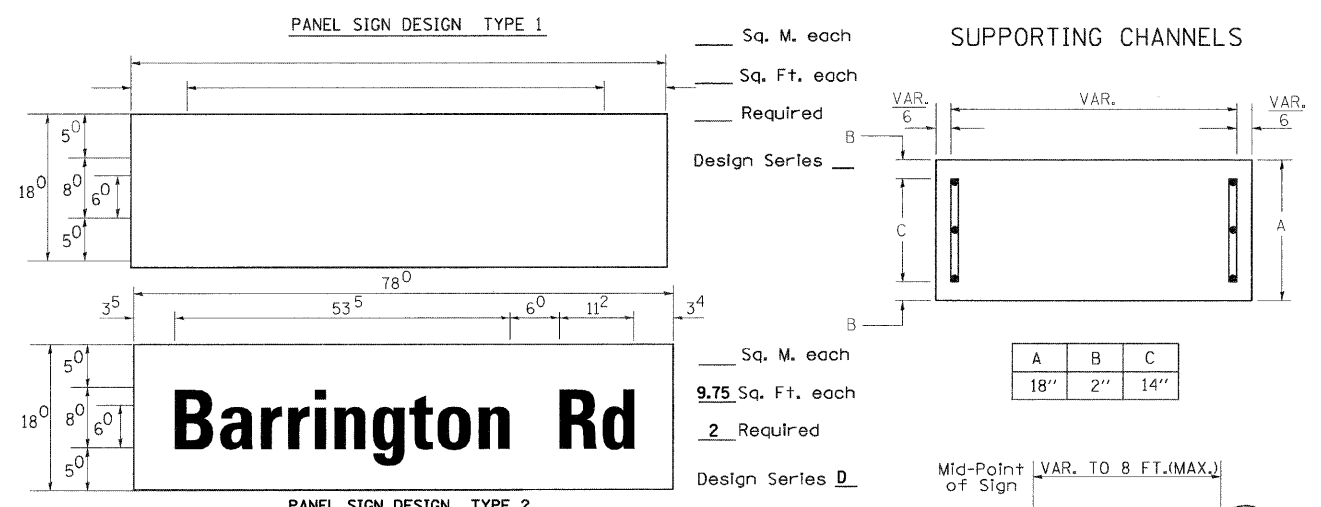

EXAMPLE, 2<sup>(3)</sup> DENOTES  $\frac{3}{8}$

NOTE: SIGN DIMENSIONS ARE IN ENGLISH UNITS

GENERAL NOTES

- WHERE MAST ARM MOUNTED STREET NAME SIGNS ARE SPECIFIED, THE MAST ARM ASSEMBLY AND POLES SHALL BE DESIGNED TO SUPPORT THE LOADINGS CALLED FOR ON STANDARDS 877001, 877002, 877006, 877011 AND 877012, AS APPLICABLE, PLUS TWO (2) SIGN PANELS 2'-6" x 8'-0" MOUNTED AS SHOWN. THE DESIGN SHALL BE IN ACCORDANCE WITH THE REQUIREMENTS OF THE CURRENT "STANDARD SPECIFICATIONS FOR STRUCTURAL SUPPORTS FOR HIGHWAY SIGNS, LUMINAIRES, AND TRAFFIC SIGNALS" AS PUBLISHED BY THE AMERICAN ASSOCIATION OF STATE HIGHWAY AND TRANSPORTATION OFFICIALS FOR 80 M.P.H. WIND VELOCITY.
- ALL SIGNS SHALL HAVE A WHITE REFLECTORIZED LEGEND AND BORDER ON A GREEN REFLECTORIZED BACKGROUND, TYPE A SHEETING.
- THE SIGN LENGTH SHOULD BE INCREASED IN 6-INCH INCREMENTS, BUT THE OVERALL LENGTH SHOULD NOT EXCEED 8'-0".
- ALL BORDERS SHALL BE 3/4" WIDE AND CORNER RADIUS SHALL BE 2-1/4" .
- SIGNFIX ALUMINUM CHANNEL FRAMING SYSTEM SHALL BE USED FOR ALL SIGNS ATTACHED TO SIGNAL POLES AND POSTS. LOCAL SUPPLIERS OF THE SIGNFIX ALUMINUM CHANNEL FRAMING SYSTEM ARE:

\* J.O. HERBERT CO. MIDLOTHIAN, VA. \* WESTERN REMAC INC. WOODRIDGE, IL.

PARTS LISTING:  
SIGN CHANNEL PART #HPN053 (MED. CHANNEL)  
SIGN SCREWS 1/4" x 14 x 1" H.W.H. #3  
SELF TAPPING WITH NEOPRENE WASHER  
BRACKETS PART #HPN034 (UNIVERSAL)  
CHANNEL CLAMPS WITH STAINLESS STEEL STRAPPING