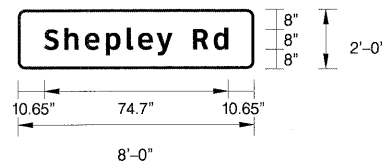

SIGN NUMBER	name
WIDTH x HGHT.	8'-0" x 2'-0"
BORDER WIDTH	1"
CORNER RADIUS	3"
MOUNTING	Ground
BACKGROUND	TYPE: Reflective COLOR: Green
LEGEND,BORDER	TYPE: Reflective COLOR: White,White