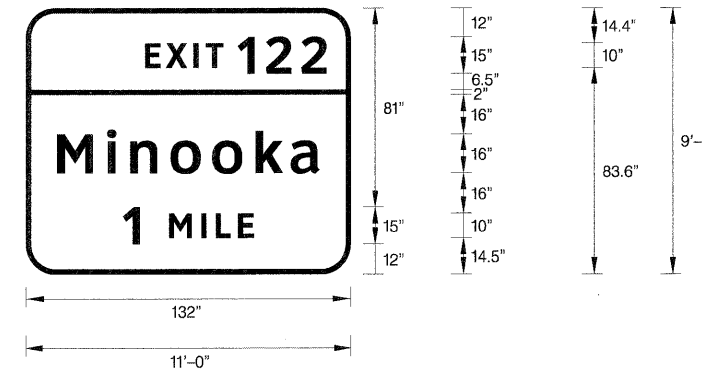

SIGN NUMBER	name
WIDTH x HGHT.	6'-0" x 3'-0"
BORDER WIDTH	1.25"
CORNER RADIUS	5"
MOUNTING	Ground
BACKGROUND	TYPE: Reflective COLOR: Green
LEGEND,BORDER	TYPE: Reflective COLOR: White,White

SIGN NUMBER	name
WIDTH x HGHT.	11'-0" x 9'-0"
BORDER WIDTH	2"
CORNER RADIUS	12"
MOUNTING	Ground
BACKGROUND	TYPE: Reflective COLOR: Green
LEGEND/BORDER	TYPE: Reflective COLOR: White,White

NOTE: Letter locations are panel edge to lower left corner

LETTER POSITIONS (X) IN INCHES											LENGTH	SERIES,SIZE
K	e	n	d	a	l	l						ClearviewHwy-5-W
11.4	19.5	28.1	36.4	44.7	53.2	58.1					49.2	8,6.5
C	o	u	n	t	y							ClearviewHwy-5-W
13.4	22	30.8	39.3	47	52.4						45.3	8,6.5

SIGN NUMBER	name
WIDTH x HGHT.	6'-0" x 2'-0"
BORDER WIDTH	1"
CORNER RADIUS	3"
MOUNTING	Ground
BACKGROUND	TYPE: Reflective COLOR: Green
LEGEND,BORDER	TYPE: Reflective COLOR: White,White

NOTE: Letter locations are string start to lower left corner

LETTER POSITIONS (X) IN INCHES											LENGTH	SERIES,SIZE	
R	i	v	e	r	R	d						ClearviewHwy-5-W	
8.4	16.9	20.6	28.5	37.1	40.7	49.5	57.8					55.2	8,6.5

SIGN NO. WB-MP-16 STA. 234+82