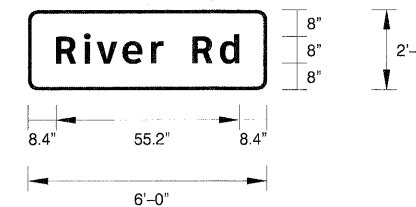

NOTE: Letter locations are panel edge to lower left corner

LETTER POSITIONS (X) IN INCHES											LENGTH	SERIES,SIZE
K	e	n	d	a	l	l						ClearviewHwy-5-W
11.4	19.5	28.1	36.4	44.7	53.2	58.1					49.2	8,6.5
C	o	u	n	t	y							ClearviewHwy-5-W
13.4	22	30.8	39.3	47	52.4						45.3	8,6.5

SIGN NO. WB-BS-01 STA. 100+23

LETTER POSITIONS (X)											LENGTH	SERIES,SIZE
E	X	I	T	1	2	2						ClearviewHwy-5-W
48.4	58.9	68.2	73.1	86.1	97.6	111.9					73.7	9,9,14,9
M	i	n	o	o	k	a						ClearviewHwy-5-W
12.7	33.1	42.4	58.8	75.7	93.3	107.6					106.6	15,9,12,9
1	M	I	L	E								ClearviewHwy-5-W
39.4	58.2	71.3	77.2	86.3							53.2	15,10

SIGN NUMBER	name
WIDTH x HGHT.	6'-0" x 2'-0"
BORDER WIDTH	1"
CORNER RADIUS	3"
MOUNTING	Ground
BACKGROUND	TYPE: Reflective COLOR: Green
LEGEND,BORDER	TYPE: Reflective COLOR: White,White

NOTE: Letter locations are string start to lower left corner

LETTER POSITIONS (X) IN INCHES											LENGTH	SERIES,SIZE	
R	i	v	e	r	R	d						ClearviewHwy-5-W	
8.4	16.9	20.6	28.5	37.1	40.7	49.5	57.8					55.2	8,6.5

SIGN NO. WB-MP-16 STA. 234+82