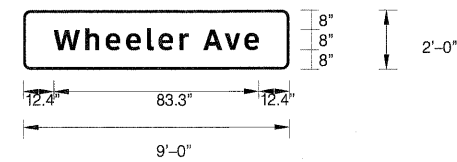

SIGN NUMBER	name
WIDTH x HGHT.	9'-0" x 2'-0"
BORDER WIDTH	1"
CORNER RADIUS	3"
MOUNTING	Ground
BACKGROUND	TYPE: Reflective COLOR: Green
LEGEND,BORDER	TYPE: Reflective COLOR: White,White

NOTE: Letter locations are panel edge to lower left corner

LETTER POSITIONS (X) IN INCHES										LENGTH	SERIES,SIZE
W	h	e	e	l	e	r	A	v	e		ClearviewHwy-5-W
12.4	0	12.9	21.1	29.4	38	42.6	51.1	0	8.8	16.6	83.3 8,6.5

SIGN NO. WB-MP-07 STA. 571+99