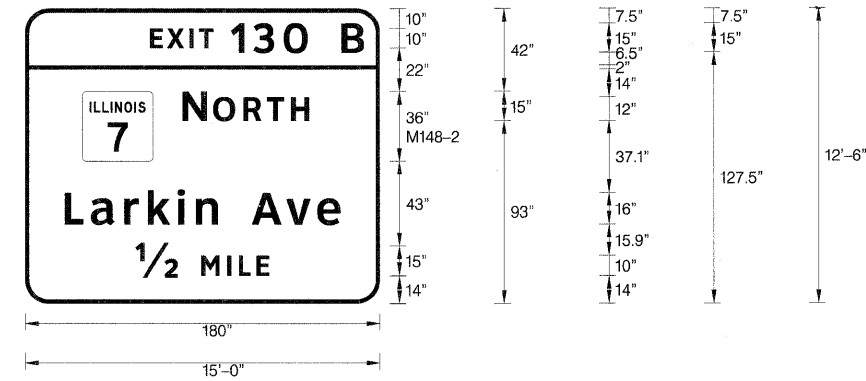

SIGN NUMBER	name
WIDTH x HGHT.	6'-0" x 3'-0"
BORDER WIDTH	1"
CORNER RADIUS	5"
MOUNTING	Ground
BACKGROUND	TYPE: Reflective COLOR: Green
LEGEND,BORDER	TYPE: Reflective COLOR: White,White

NOTE: Letter locations are string start to lower left corner

SIGN NO. WB-MP-01 STA. 546+35

SIGN NUMBER	name
WIDTH x HGHT.	15'-0" x 12'-6"
BORDER WIDTH	2"
CORNER RADIUS	12"
MOUNTING	Ground
BACKGROUND	TYPE: Reflective COLOR: Green
LEGEND,BORDER	TYPE: Reflective COLOR: White,White

SYMBOL	ROT	X	Y	WID	HT
M148-2	0	28.9	72	36	36

NOTE: Letter locations are panel edge to lower left corner

LETTER POSITIONS (X) IN INCHES										LENGTH	SERIES,SIZE
E	X	I	T	1	3	O	B				ClearviewHwy-5-W
63.5	72	83.4	88.3	104.5	115.9	131.3	160.6				108.5 10,15
N	O	R	T	H							ClearviewHwy-5-W
79.9	95.4	110.8	122.7	135							64.2 15,12
L	a	r	k	i	n	A	v	e			ClearviewHwy-5-W
20	33.4	50.3	62.2	77.3	86.8	97.8	115	132.6	148.2		140 16,13
12	M	I	L	E							ClearviewHwy-5-W
56	89.4	102.5	108.4	117.5							67.8 15,10

NOTE: Letter locations are panel edge to lower left corner

LETTER POSITIONS (X) IN INCHES										LENGTH	SERIES,SIZE
W	h	e	e	l	e	r	A	v	e		ClearviewHwy-5-W
12.4	0	12.9	21.1	29.4	38	42.6	51.1	0	8.8	16.6	83.3 8,6.5