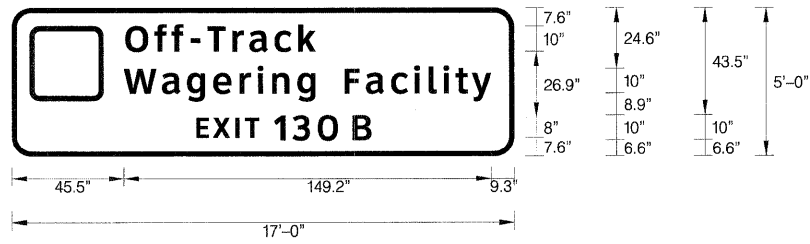

SIGN NUMBER	name
WIDTH x HGHT.	17'-0" x 5'-0"
BORDER WIDTH	2"
CORNER RADIUS	8"
MOUNTING	Ground
BACKGROUND	TYPE: Reflective COLOR: Brown
LEGEND,BORDER	TYPE: Reflective COLOR: White,White

SYMBOL	ROT	X	Y	WID	HT

NOTE: Letter locations are panel edge to lower left corner

LETTER POSITIONS (X) IN INCHES										LENGTH	SERIES,SIZE							
O	f	f	-	T	r	a	c	k			ClearviewHwy-5-W							
46.1	58.1	64.9	72.7	79.6	89.7	96.6	106.7	116.4			77.3 10,8.1							
W	a	g	e	r	i	n	g	F	a	c	ClearviewHwy-5-W							
45.5	61	71.2	81.8	92.6	99.8	105.7	116	123.3	135.2	143.8	154	163.5	169.4	175.3	180.2	186.9	149.2	10,8.1
E	X	I	T	1	3	O	B				ClearviewHwy-5-W							
74.8	81.7	90.8	94.7	106.5	114.1	124.3	138.4				71.2	8,10						

SIGN NO. WB-BS-03 STA. 551+61

SIGN NUMBER	name
WIDTH x HGHT.	9'-0" x 2'-0"
BORDER WIDTH	1"
CORNER RADIUS	3"
MOUNTING	Ground
BACKGROUND	TYPE: Reflective COLOR: Green
LEGEND,BORDER	TYPE: Reflective COLOR: White,White

NOTE: Letter locations are panel edge to lower left corner

LETTER POSITIONS (X) IN INCHES										LENGTH	SERIES,SIZE
W	h	e	e	l	e	r	A	v	e		ClearviewHwy-5-W
12.4	0	12.9	21.1	29.4	38	42.6	51.1	0	8.8	16.6	83.3 8,6.5

SIGN NO. WB-MP-07 STA. 571+99