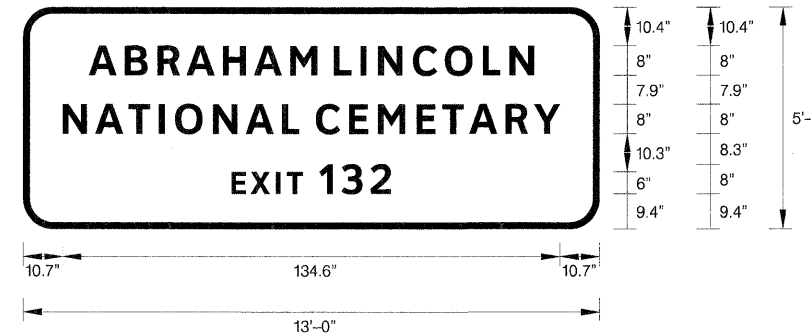

SIGN NUMBER	name
WIDTH x HGHT.	13'-0" x 5'-0"
BORDER WIDTH	1.75"
CORNER RADIUS	8"
MOUNTING	Ground
BACKGROUND	TYPE: Reflective COLOR: Brown
LEGEND,BORDER	TYPE: Reflective COLOR: White,White

NOTE: Letter locations are panel edge to lower left corner

LETTER POSITIONS (X) IN INCHES													LENGTH	SERIES,SIZE			
A	B	R	A	H	A	M	L	I	N	C	O	L	N			Clearview+twy-5-W	
17.8	27.6	36.4	44.3	54.1	62.5	72.3	84.1	91.4	96.1	105.5	114.2	124.5	131.7			120.5	8
N	A	T	I	O	N	A	L	C	E	M	E	T	A	R	Y		Clearview+twy-5-W
10.7	19.6	28.6	36.7	41.1	51.4	60.3	70.1	79.3	88.2	96	106.6	113.6	120.8	130.6	134.6	138.3	8
E	X	I	T	1	3	2											Clearview+twy-5-W
56.5	61.6	68.4	71.4	80.2	86.3	94.1										43.1	6,8

SIGN NO. WB-LP-51 STA. 641+76