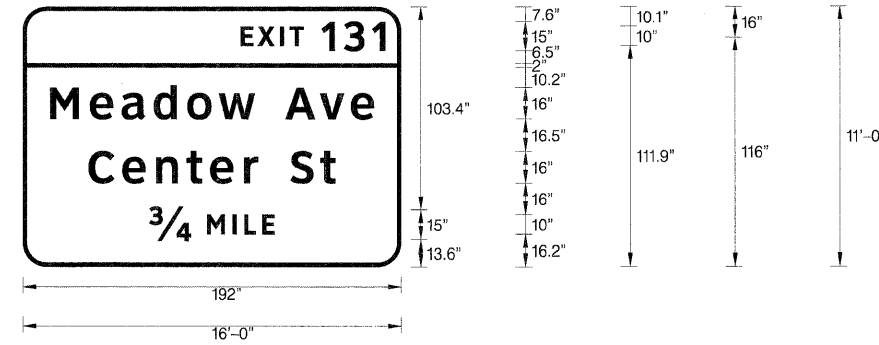

SIGN NUMBER	name
WIDTH x HGHT.	16'-0" x 11'-0"
BORDER WIDTH	2"
CORNER RADIUS	12"
MOUNTING	Overhead
BACKGROUND	TYPE: Reflective COLOR: Green
LEGEND,BORDER	TYPE: Reflective COLOR: White,White

NOTE: Letter locations are panel edge to lower left corner

LETTER POSITIONS (X) IN INCHES													LENGTH	SERIES,SIZE		
E	X	I	T	1	3	1									Clearview+twy-5-W	
110.6	119.2	130.5	135.5	151.7	163.1	177.4									73.5	10,15
M	e	a	d	o	w		A	v	e							Clearview+twy-5-W
13.8	34	50.2	66.5	83.4	99.4	117.9	133.3	150.9	166.5						164.5	16,13
C	e	n	t	e	r		S	t								Clearview+twy-5-W
33.3	50.4	67.6	83.1	95.1	112.3	119.6	135.8	150.9							125.5	16,13
34	M	I	L	E												Clearview+twy-5-W
64.2	93.4	106.5	112.5	121.5											63.7	15,10

SIGN NO. WB-TR-29 STA. 633+92