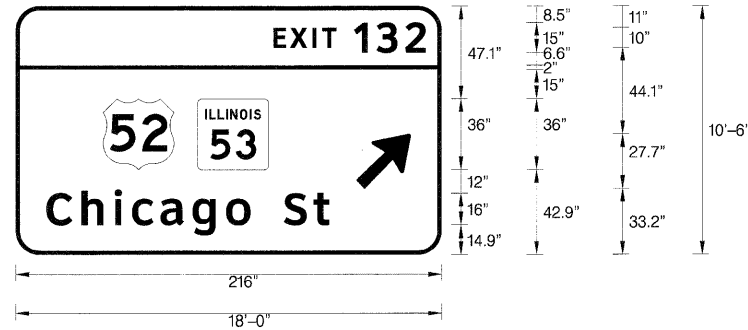

NOTE: Letter locations are string start to lower left corner

LETTER POSITIONS (X) IN INCHES										LENGTH	SERIES,SIZE
W	E	S	T								Clearview+twy-5-W
61.6	86.4	97.1	108.5							55.6	15,12
I	O	W	A								Clearview+twy-5-W
36	44.7	60.7	82.4							58.3	16,13

SIGN NO. WB-TR-28 STA. 633+92

SIGN NUMBER	name
WIDTH x HGHT.	16'-0" x 11'-0"
BORDER WIDTH	2"
CORNER RADIUS	12"
MOUNTING	Overhead
BACKGROUND	TYPE: Reflective COLOR: Green
LEGEND,BORDER	TYPE: Reflective COLOR: White,White

NOTE: Letter locations are panel edge to lower left corner

LETTER POSITIONS (X) IN INCHES													LENGTH	SERIES,SIZE		
E	X	I	T	1	3	1									Clearview+twy-5-W	
110.6	119.2	130.5	135.5	151.7	163.1	177.4									73.5	10,15
M	e	a	d	o	w		A	v	e							Clearview+twy-5-W
13.8	34	50.2	66.5	83.4	99.4	117.9	133.3	150.9	166.5						164.5	16,13
C	e	n	t	e	r		S	t								Clearview+twy-5-W
33.3	50.4	67.6	83.1	95.1	112.3	119.6	135.8	150.9							125.5	16,13
34	M	I	L	E												Clearview+twy-5-W
64.2	93.4	106.5	112.5	121.5											63.7	15,10

SIGN NO. WB-TR-29 STA. 633+92

SIGN NUMBER	name
WIDTH x HGHT.	18'-0" x 10'-6"
BORDER WIDTH	2"
CORNER RADIUS	12"
MOUNTING	Overhead
BACKGROUND	TYPE: Reflective COLOR: Green
LEGEND,BORDER	TYPE: Reflective COLOR: White,White