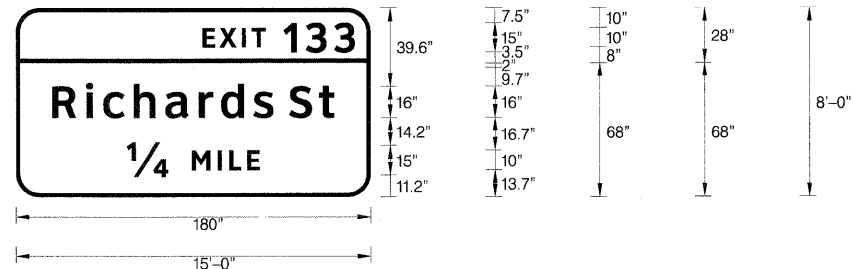

SIGN NUMBER	name
WIDTH x HGHT.	15'-0" x 8'-0"
BORDER WIDTH	2"
CORNER RADIUS	12"
MOUNTING	Overhead
BACKGROUND	TYPE: Reflective COLOR: Green
LEGEND,BORDER	TYPE: Reflective COLOR: White,White

NOTE: Letter locations are panel edge to lower left corner

LETTER POSITIONS (X) IN INCHES											LENGTH	SERIES,SIZE	
E	X	I	T	1	3	3						ClearviewHwy-5-W	
94.8	103.3	114.7	119.6	135.8	147.2	161.7						77.3	10,15
R	i	c	h	a	r	d	s	S	t			ClearviewHwy-5-W	
18.5	35.5	44.3	59.7	75.9	92.8	104.1	120.5	138.7	153.7			143.1	16,13
14	M	I	L	E								ClearviewHwy-5-W	
56.3	89.3	102.4	108.3	117.4								67.5	15,10

SIGN NO. WB-TR-65 STA. 684+74