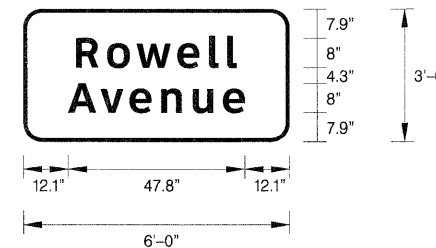

SIGN NUMBER	name
WIDTH x HGHT.	6'-0" x 3'-0"
BORDER WIDTH	1"
CORNER RADIUS	5"
MOUNTING	Ground
BACKGROUND	TYPE: Reflective COLOR: Green
LEGEND,BORDER	TYPE: Reflective COLOR: White,White

NOTE: Letter locations are panel edge to lower left corner

LETTER POSITIONS (X) IN INCHES											LENGTH	SERIES,SIZE	
R	o	w	e	l	l							ClearviewHwy-5-W	
14.3	22.6	30.6	41.7	50.3	55.2							43.4	8,6.5
A	v	e	n	u	e							ClearviewHwy-5-W	
12.1	20.9	28.7	37.3	45.9	54							47.8	8,6.5

SIGN NO. WB-MP-69 STA. 697+75