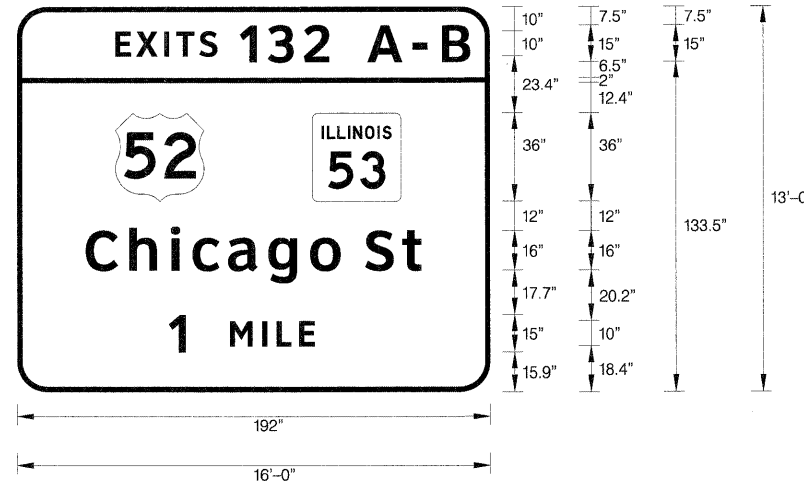

SIGN NUMBER	name
WIDTH x HGHT.	18'-0" x 7'-0"
BORDER WIDTH	2"
CORNER RADIUS	12"
MOUNTING	Overhead
BACKGROUND	TYPE: Reflective COLOR: Green
LEGEND,BORDER	TYPE: Reflective COLOR: White,White

SYMBOL	ROT	X	Y	WID	HT
ARROW	45	179.2	56.5	22.3	35.7

NOTE: Letter locations are panel edge to lower left corner

LETTER POSITIONS (X) IN INCHES											LENGTH	SERIES,SIZE	
E	X	I	T	1	3	3						ClearviewHwy-5-W	
130.7	139.2	150.6	155.6	171.8	183.1	197.6						77.3	10,15
R	i	c	h	a	r	d	s	S	t			ClearviewHwy-5-W	
13.7	30.7	39.5	55	71.1	88	99.4	115.7	125.9	142.6	157.7		151.8	16,13

SIGN NO. WB-TR-60 STA. 669+69

SIGN NUMBER	name
WIDTH x HGHT.	16'-0" x 13'-0"
BORDER WIDTH	2"
CORNER RADIUS	12"
MOUNTING	Ground
BACKGROUND	TYPE: Reflective COLOR: Green
LEGEND,BORDER	TYPE: Reflective COLOR: White,White

SIGN NO. WB-TR-64 STA. 684+74

SIGN NUMBER	name
WIDTH x HGHT.	15'-0" x 8'-0"
BORDER WIDTH	2"
CORNER RADIUS	12"
MOUNTING	Overhead
BACKGROUND	TYPE: Reflective COLOR: Green
LEGEND,BORDER	TYPE: Reflective COLOR: White,White