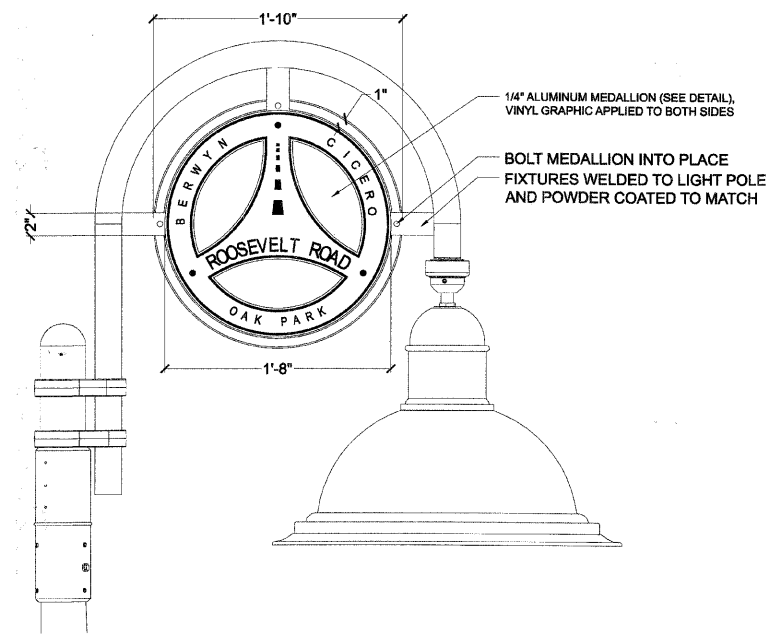

1 Street Name Sign
Scale: NTS

SECTION

ELEVATION

2 Typical Street Name Sign & Sign Panel Mounting Detail
Scale: NTS

NOTE:
SIGN PANEL IS A REPEATED CORRIDOR IDENTITY FEATURE
TO BE LOCATED ON EVERY LIGHT POLE

3 Sign Panel Furnished and Installed
Scale: NTS

4 Sign Panel - Street Light Mounting Detail
Scale: NTS