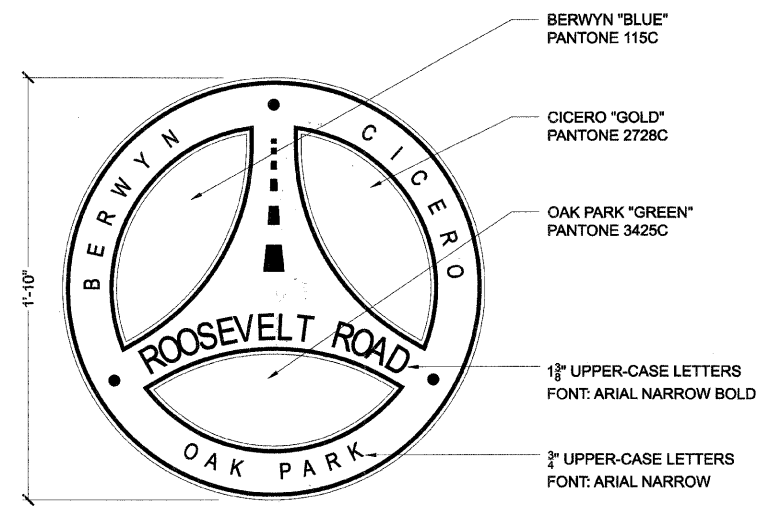

1 Street Name Sign
Scale: NTS

SECTION

ELEVATION

2 Typical Street Name Sign & Sign Panel Mounting Detail
Scale: NTS

NOTE:
SIGN PANEL IS A REPEATED CORRIDOR IDENTITY FEATURE
TO BE LOCATED ON EVERY LIGHT POLE

3 Sign Panel Furnished and Installed
Scale: NTS

4 Sign Panel - Street Light Mounting Detail
Scale: NTS