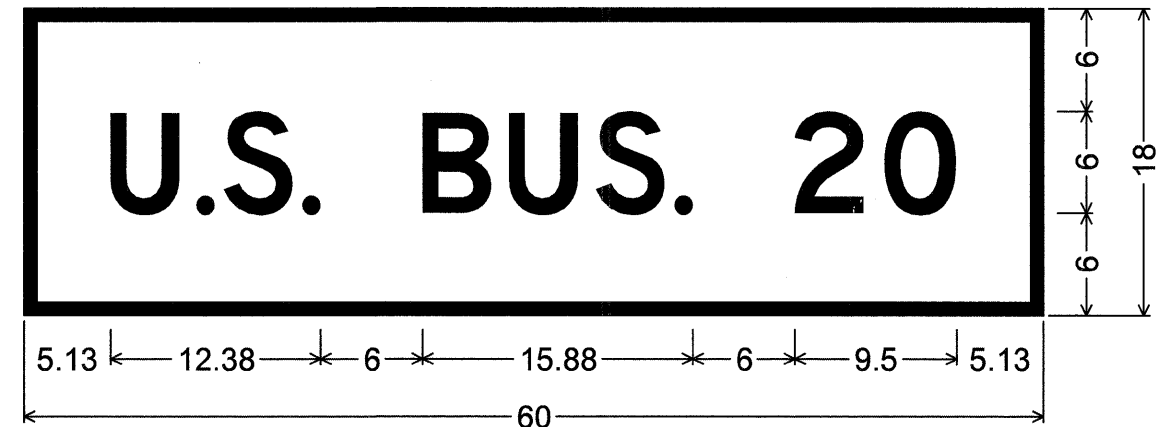

# STREET SIGN DETAILS

1.88" Radius, 0.75" Border, White on Green;

[McKINLEY AVE] C 2K;

Table of letter and object lefts.

M	c	K	I	N	L	E	Y
5.38	10.38	14.25	18.63	20.75	25.50	29.38	33.00
A	V	E					
42.75	47.00	51.50					

1.88" Radius, 0.75" Border, White on Green;

[U.S. BUS. 20] D 2K;

Table of letter and object lefts.

U	S	B	U	S	2	0
5.13	10.13	11.75	16.38	23.50	28.50	33.63
					38.25	45.38
						50.63