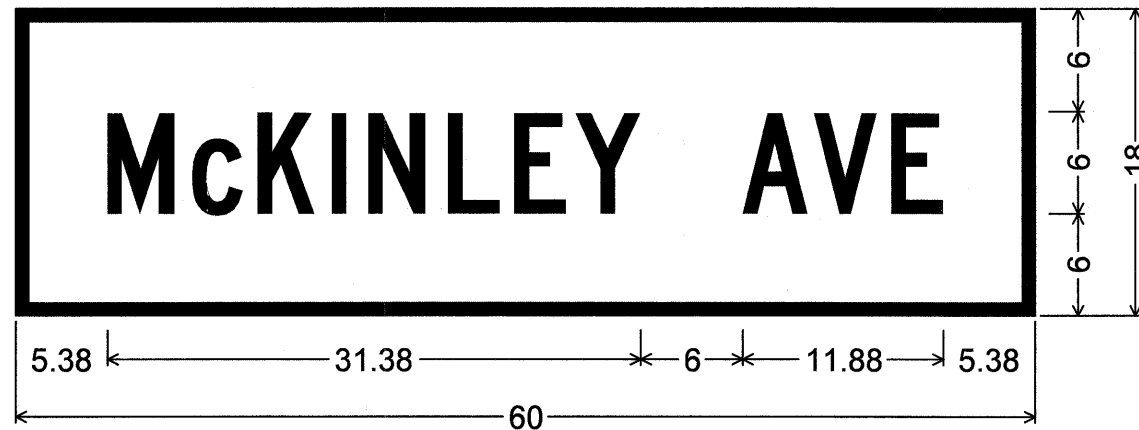

# STREET SIGN DETAILS

1.88" Radius, 0.75" Border, White on Green;

[McKINLEY AVE] C 2K;

Table of letter and object lefts.

M	c	K	I	N	L	E	Y
5.38	10.38	14.25	18.63	20.75	25.50	29.38	33.00
A	V	E					
42.75	47.00	51.50					

1.88" Radius, 0.75" Border, White on Green;

[U.S. BUS. 20] D 2K;

Table of letter and object lefts.

U	S	B	U	S	2	0
5.13	10.13	11.75	16.38	23.50	28.50	33.63
					38.25	45.38
						50.63