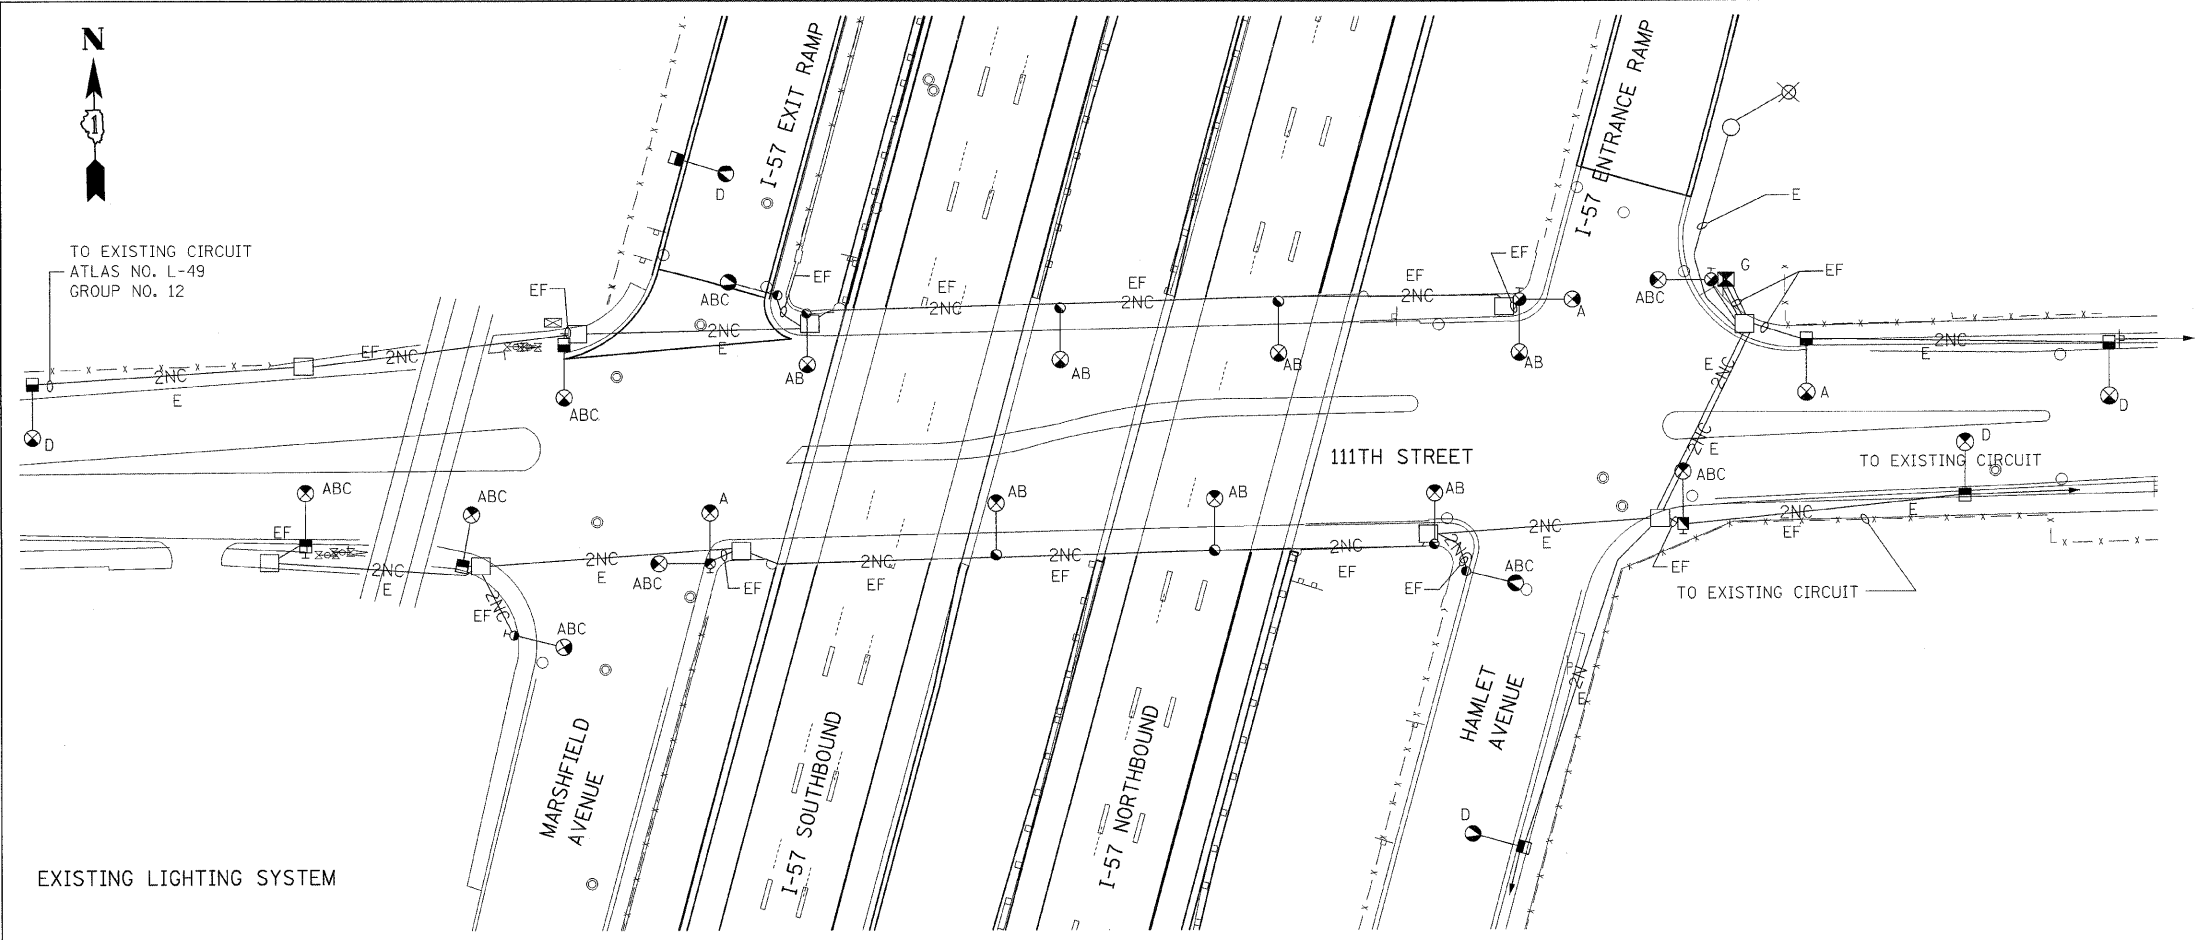

F.A.I. RTE.	SECTION	COUNTY	TOTAL SHEETS	SHEET NO.
57	2021.1B-R	COOK	101	027
STA.		TO STA.		
FED. ROAD DIST. NO. 1		ILLINOIS FED. AID PROJECT		
CONTRACT NO. 62532				

REMOVAL NOTES

- A - REMOVE H.P.S.V. LUMINAIRE AND MAST ARM
- B - REMOVE POLE, CITY STEEL
- C - REMOVE FOUNDATION
- D - EXISTING POLE TO REMAIN
- E - EXISTING CABLE TO BE REMOVED
- F - EXISTING CONDUIT TO BE REMOVED
- G - EXISTING CONTROLLER AND FOUNDATION TO BE REMOVED

INSTALLATION NOTES

- H - INSTALL 400W H.P.S.V. LUMINAIRE AND 12' MAST ARM
- I - INSTALL POLE, CITY STEEL, ANCHOR BASE, SIZE AS INDICATED
- J - INSTALL NEW CONCRETE FOUNDATION
- K - CONDUIT ATTACHED TO STRUCTURE (NOTE 6)
- EM - CONDUIT EMBEDDED IN BARRIER WALL
- T - CONDUIT IN TRENCH
- L - INSTALL POLE CITY ALUMINUM, ANCHOR BASE, SIZE AS INDICATED
- M - INSTALL 400W HPSV LUMINAIRE & DAVIT ARM