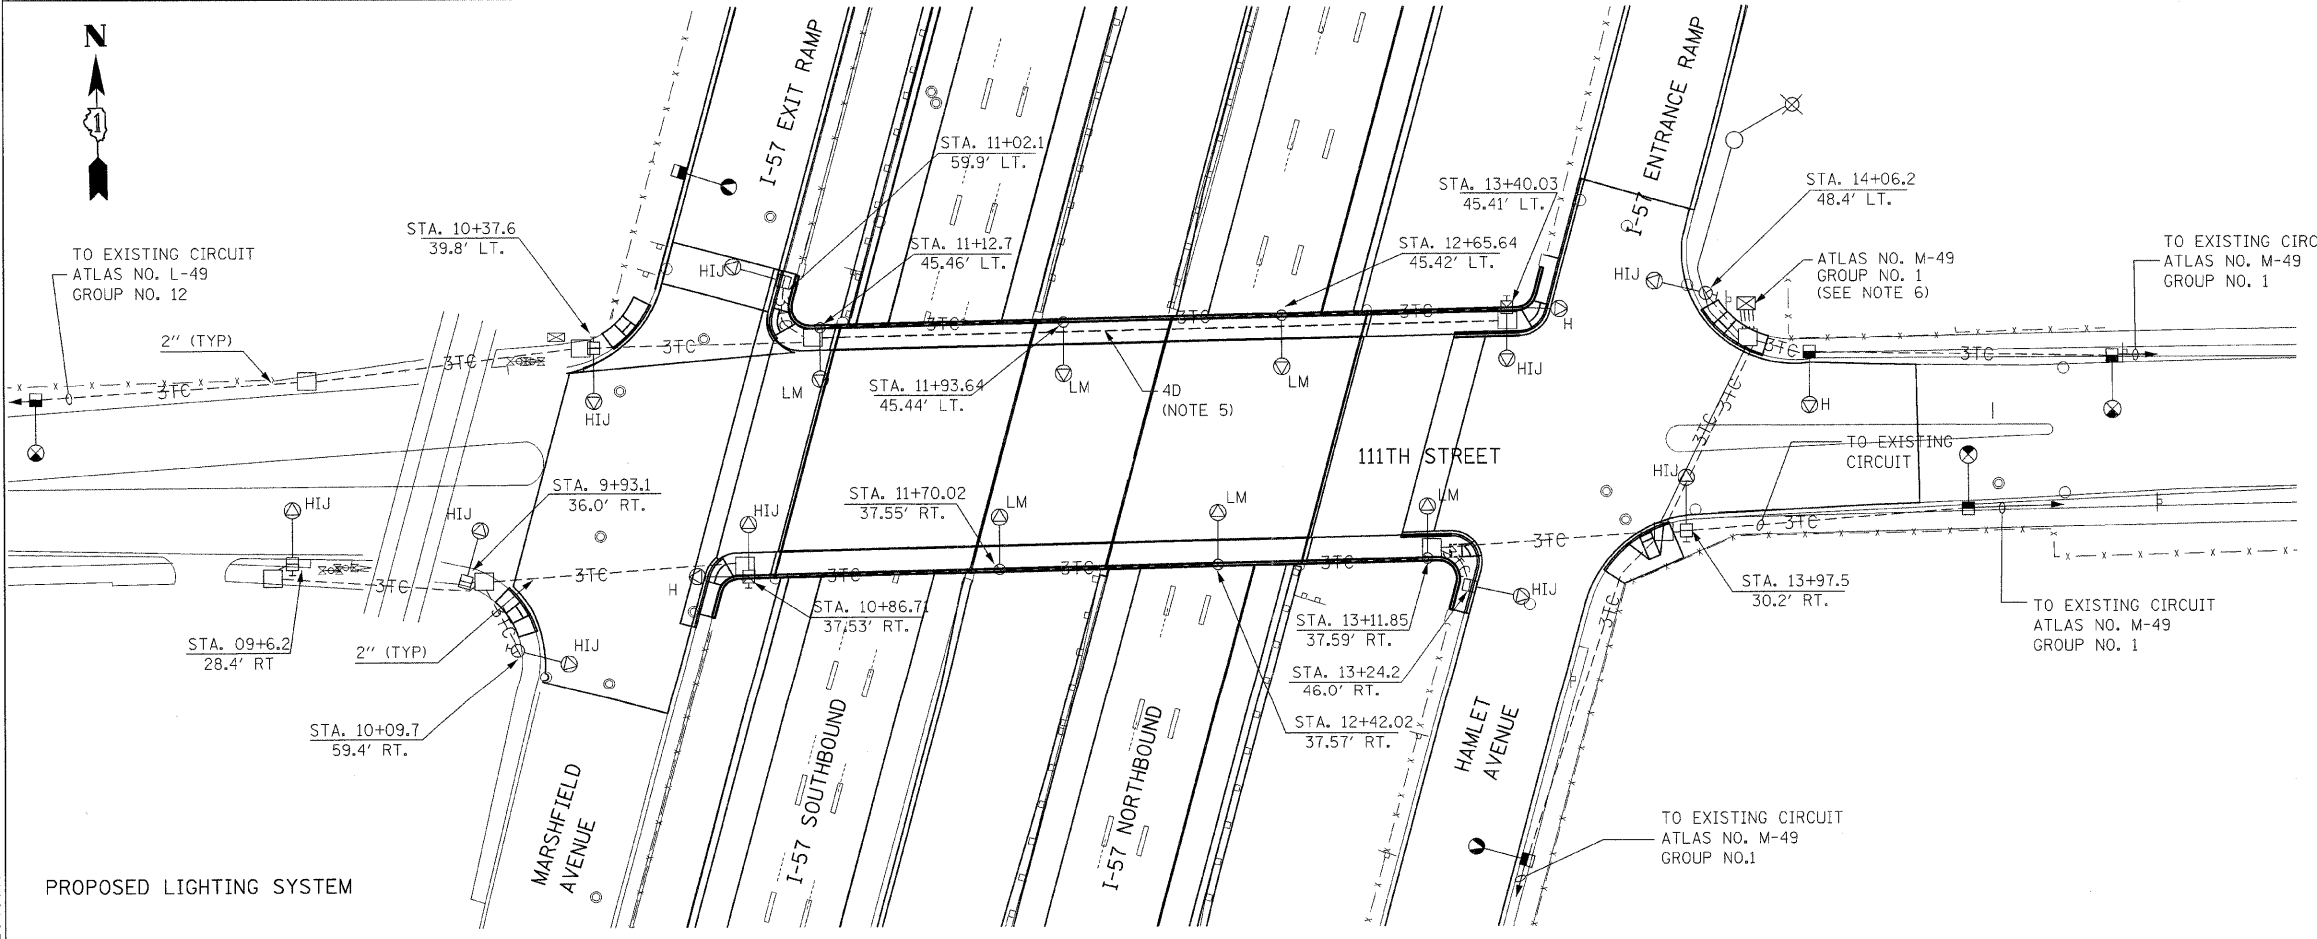

EXISTING LIGHTING SYSTEM

PROPOSED LIGHTING SYSTEM

NOTE:
FOR LEGEND AND NOTES REFER TO DRAWING NO. E-1.

REVISIONS	
NAME	DATE

ILLINOIS DEPARTMENT OF TRANSPORTATION
111TH STREET OVER
F.A.I ROUTE 57 (INTERSTATE 57)

CITY OF CHICAGO
LIGHTING PLAN

SCALE: 1" = 30'
DATE: 01/16/09

DRAWN BY: ACL
CHECKED BY: PR

TENG
TENG & ASSOCIATES, INC.
ENGINEERS/ARCHITECTS/PLANNERS
205 N. MICHIGAN AVE. CHICAGO, IL 60601
TELEPHONE: 312/616-0000