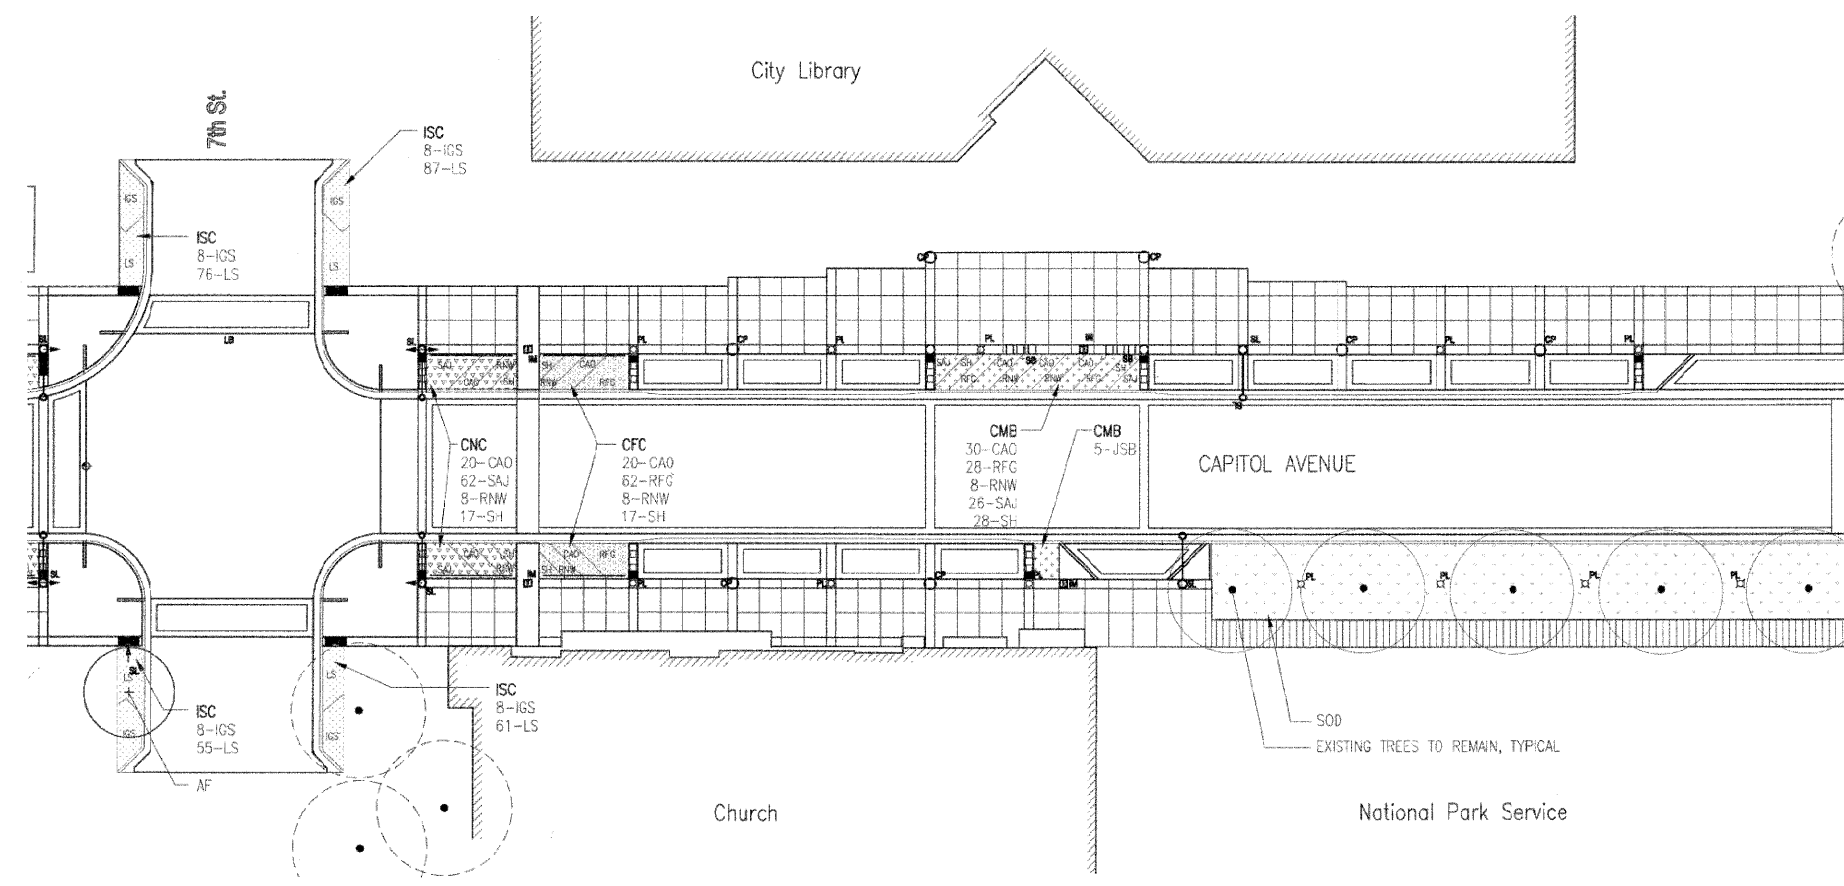

F.A.U. RTE.	SECTION	COUNTY	TOTAL SHEETS	SHEET NO.
7982	*	SANGAMON	114	70
STA.		TO STA.		
FED. ROAD DIST. NO.		ILLINOIS	FED. AID PROJECT	
* 05-00447-01-PV		CITY OF SPRINGFIELD		

- CNC-NEAR CORNER PLANTING
- CFC-FAR CORNER PLANTING
- CMB-MIDBLOCK PLANTING
- ISC-INTERSECTING STREET CORNER PLANTING
- SOD

SEE DETAIL SHEETS 72-75 FOR TYPICAL LAYOUT AND ADDITIONAL PLANT SPACING

700 BLOCK PLANT SCHEDULE

QUANTITY	DESIGNATION	BOTANICAL NAME
SHADE TREES		
1	AF	ACER FREEMANII 'ARMSTRONG'
SHRUBS		
32	IGS	ILEX GLABRA 'SHAMROCK'
24	RNW	ROSA 'NEARLY WILD'
PERENNIALS AND GROUNDCOVERS		
70	CAO	CALAMAGROSTIS ACUTIFLORA 'OVERDAM'
5	JSB	JUNIPERUS SABINA 'BUFFALO'
279	LS	LIRIOPE SPICATA
90	RFG	RUDBECKIA FULGIDA 'GOLDSTURM'
88	SAJ	SEDUM 'AUTUMN JOY'
62	SH	SPOROBOLUS HETEROLEPIS

PLOT DATE = 12/7/07
 PLOT SCALE = 1"=20'
 USER NAME =