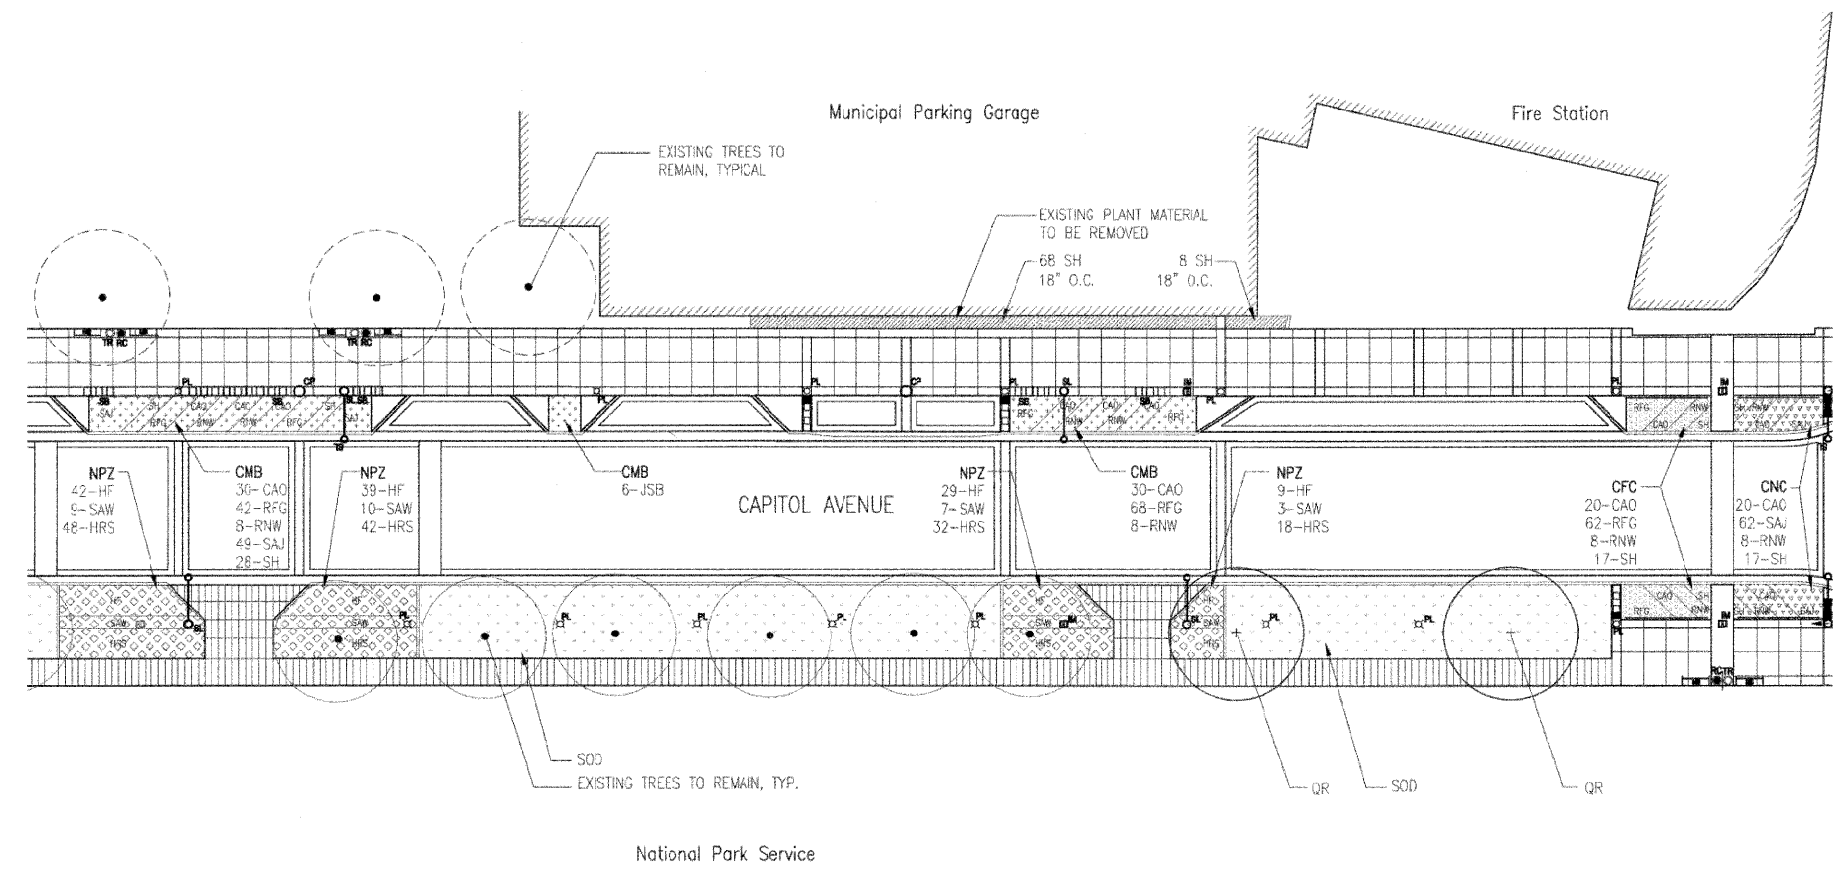

- CNC-NEAR CORNER PLANTING
- CFC-FAR CORNER PLANTING
- CMB-MIDBLOCK PLANTING
- NPZ NATIONAL PARK ZONE PLANTING
- EASEMENT AREAS OUTSIDE R.O.W.

SEE DETAIL SHEETS 72-75 FOR TYPICAL LAYOUT AND ADDITIONAL PLANT SPACING

800 BLOCK PLANT SCHEDULE

QUANTITY	DESIGNATION	BOTANICAL NAME
SHADE TREES		
2	QR	QUERCUS RUBRA
SHRUBS		
32	RNW	ROSA 'NEARLY WILD'
29	SAW	SPIRAEA 'ANTHONY WATERER'
PERENNIALS AND GROUNDCOVERS		
100	CAO	CALAMAGROSTIS ACUTIFLORA 'OVERDAM'
119	HF	HEMEROCALLIS FULVA
140	HRS	HOSTA 'REGAL SPLENDOR'
6	JSB	JUNIPERUS SABINA 'BUFFALO'
172	RFG	RUDBECKIA FULGIDA 'GOLDSTURM'
111	SAJ	SEDUM 'AUTUMN JOY'
138	SH	SPOROBOLUS HETEROLEPIS

PLOT DATE = 12/7/07
PLOT SCALE = 1"=20'
USER NAME =