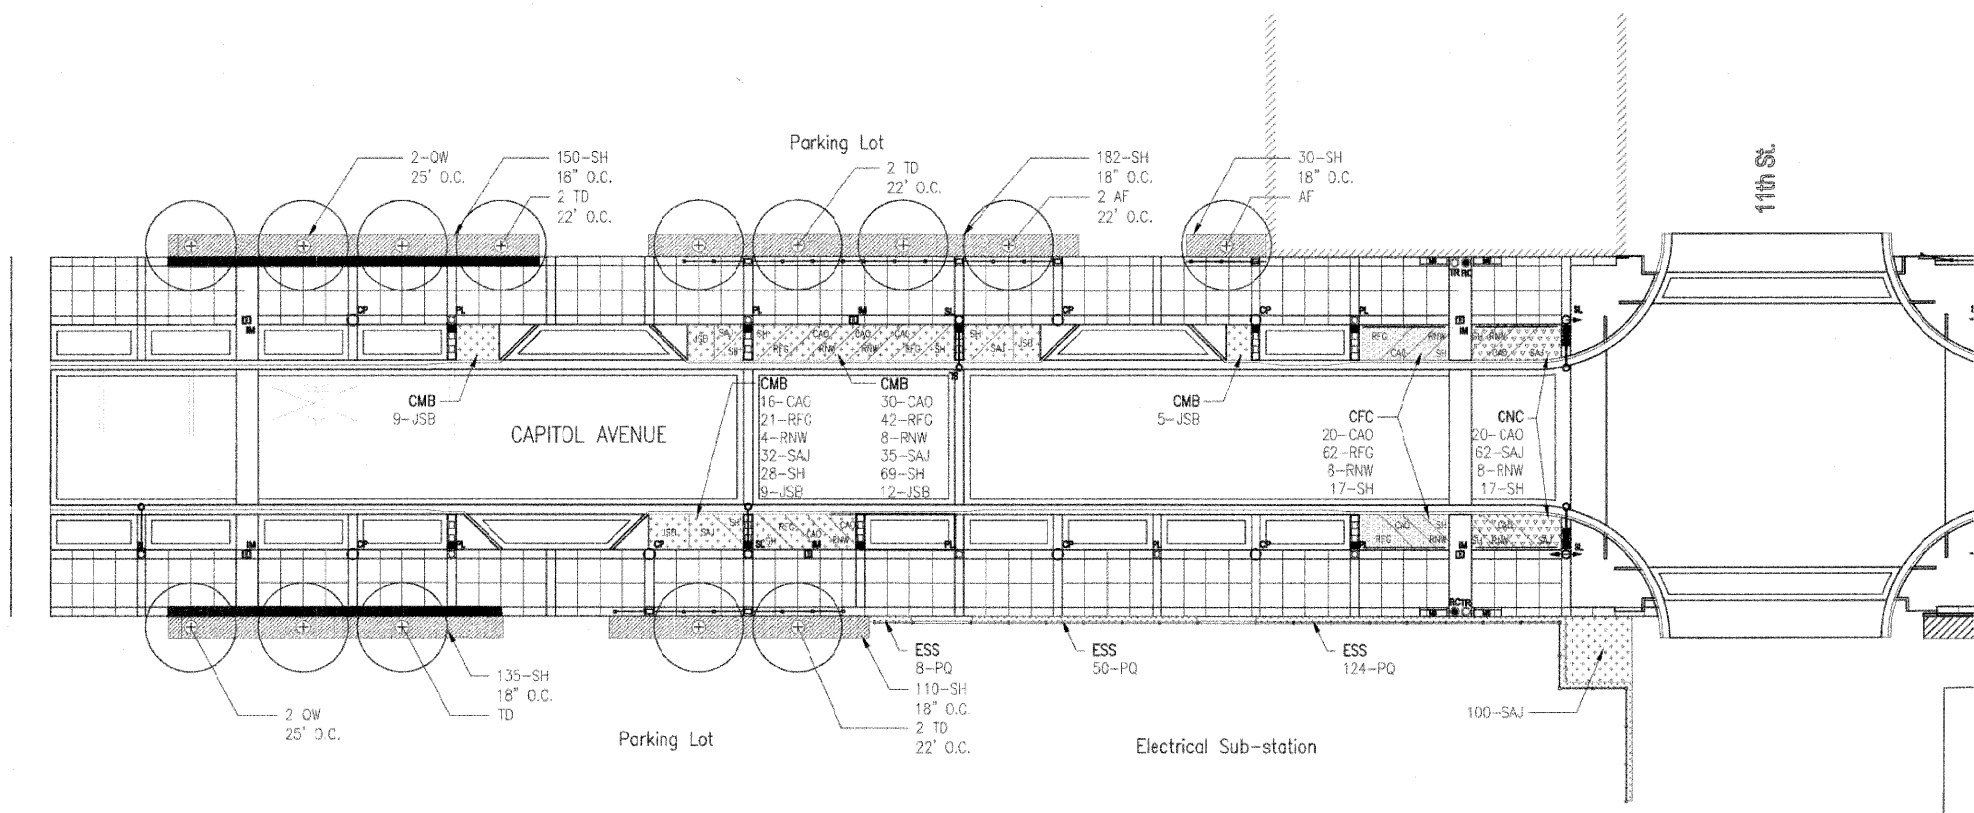

1. NEAR CORNER PLANTING (CNC)
   - FAR CORNER PLANTING (CFC)
   - MIDELOCK PLANTING (CMB)
   - ELECTRICAL SUB-STATION PLANTING (ESS)
   - EASEMENT AREAS OUTSIDE R.O.W.
2. SEE DETAIL SHEETS 72-75 FOR TYPICAL LAYOUT AND ADDITIONAL PLANT SPACING

1000 BLOCK PLANT SCHEDULE

QUANTITY	DESIGNATION	BOTANICAL NAME
TREES		
3	AF	ACER FREEMANII 'ARMSTRONG'
4	QW	QUERCUS X WAREI 'REGAL PRINCE'
7	TD	TAXODIUM DISTICHUM 'SHAWNEE BRAVE'
SHRUBS		
28	RNW	ROSA 'NEARLY WLD'
PERENNIALS AND GROUNDCOVERS		
86	CAO	CALAMAGROSTIS ACUTIFLORA 'OVERDAM'
35	JSB	JUNIPERUS SABINA 'BUFFALO'
182	PQ	PARTHENOCISSIS QUINQUEFOLIA
125	RFG	RUDBECKIA FULGIDA 'GOLDSTURM'
229	SAJ	SEDUM 'AUTUMN JOY'
738	SH	SPOROBOLUS HETEROLEPIS

PLOT DATE: 12/4/07
PLOT SCALE: 1/8\"/>