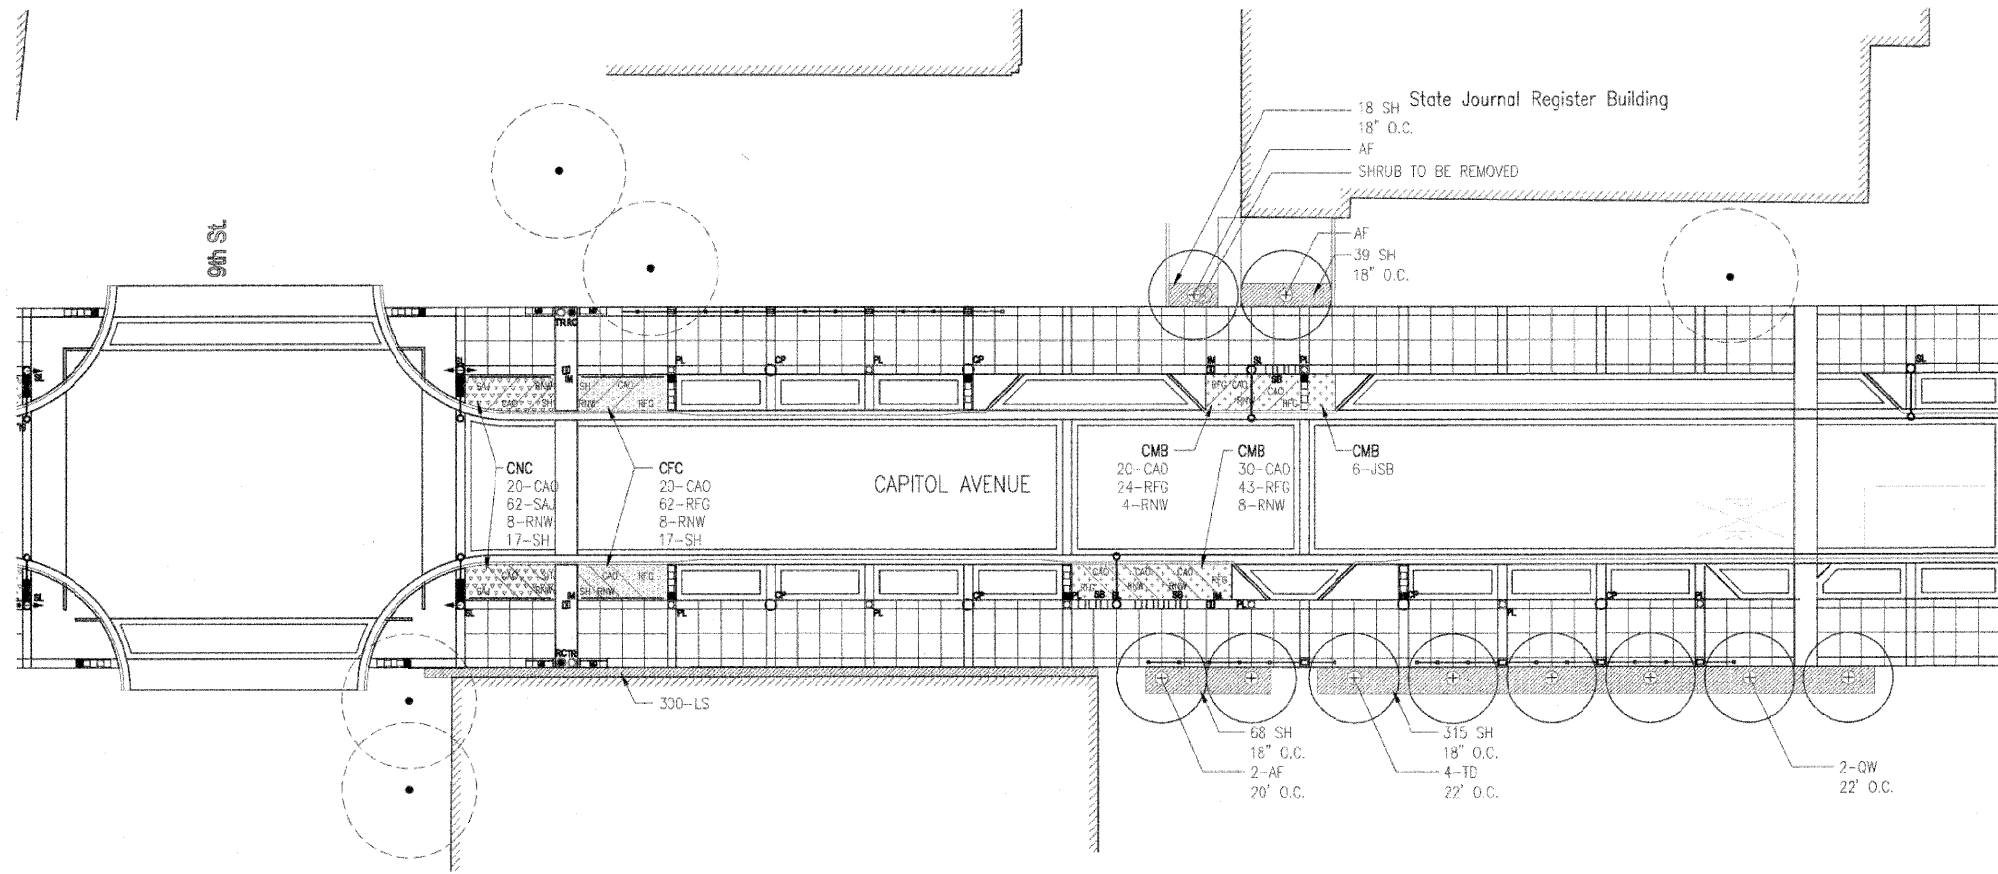

F.A.U. RTE.	SECTION	COUNTY	TOTAL SHEETS	SHEET NO.
7982	*	SANGAMON	114	71
STA.		TO STA.		
FED. ROAD DIST. NO.		ILLINOIS	FED. AID PROJECT	
* 05-00447-01-PV CITY OF SPRINGFIELD				

- NEAR CORNER PLANTING (CNC)
  - FAR CORNER PLANTING (CFC)
  - MIDELOCK PLANTING (CMB)
  - EASEMENT AREAS OUTSIDE R.O.W.
- SEE DETAIL SHEETS 72-75 FOR TYPICAL LAYOUT AND ADDITIONAL PLANT SPACING

PLOT DATE: 12/4/07  
 PLOT SCALE: 1/8\"/>