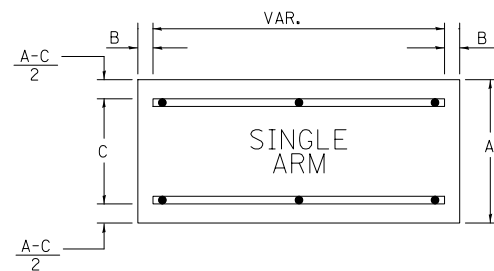

NOTE: SIGN DIMENSIONS ARE IN ENGLISH UNITS

SUPPORTING CHANNELS

A	B	C
18"	2"	14"

Mid-Point of Sign

VAR. TO 8 FT.(MAX.)

SUPPORTING CHANNELS

A	B	C
18"	2"	12"
30"	2"	22"

SIGNFIX ALUMINUM CHANNEL FRAMING SYSTEM shall be used. See Note #5.