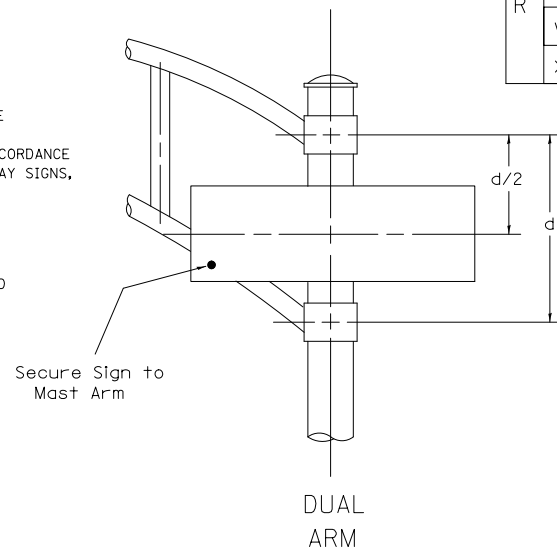

NOTE: SIGN DIMENSIONS ARE IN ENGLISH UNITS

SUPPORTING CHANNELS

A	B	C
18"	2"	14"

Mid-Point of Sign

VAR. TO 8 FT.(MAX.)

SUPPORTING CHANNELS

A	B	C
18"	2"	12"
30"	2"	22"

SIGNFIX ALUMINUM CHANNEL FRAMING SYSTEM shall be used. See Note #5.