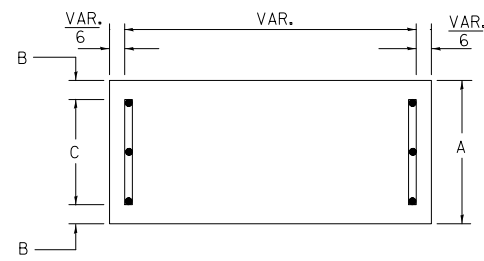

NOTE: SIGN DIMENSIONS ARE IN ENGLISH UNITS

SUPPORTING CHANNELS

A	B	C
18"	2"	14"

Mid-Point of Sign

VAR. TO 8 FT.(MAX.)

SUPPORTING CHANNELS

A	B	C
18"	2"	12"
30"	2"	22"

SIGNFIX ALUMINUM CHANNEL FRAMING SYSTEM shall be used. See Note #5.