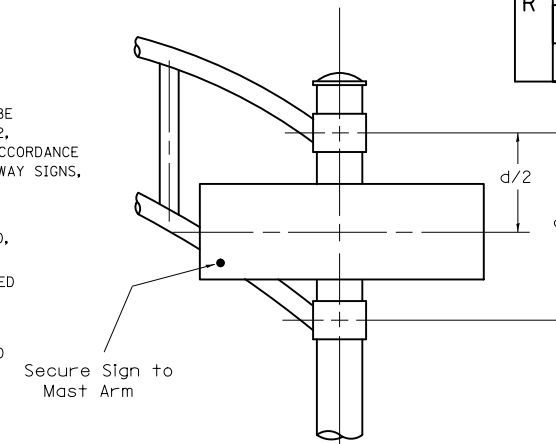

**SUPPORTING CHANNELS**

A	B	C
18"	2"	14"

**SUPPORTING CHANNELS**

A	B	C
18"	2"	12"
30"	2"	22"

**DUAL ARM**

**SIGNFIX ALUMINUM CHANNEL FRAMING SYSTEM** shall be used. See Note #5.

**Upper Case To Lower Case Spacing Chart 8-6 Inch Series "C & D"**