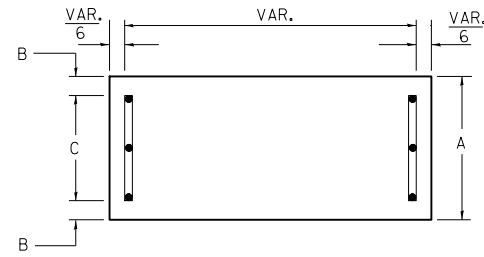

SUPPORTING CHANNELS

A	B	C
18"	2"	14"