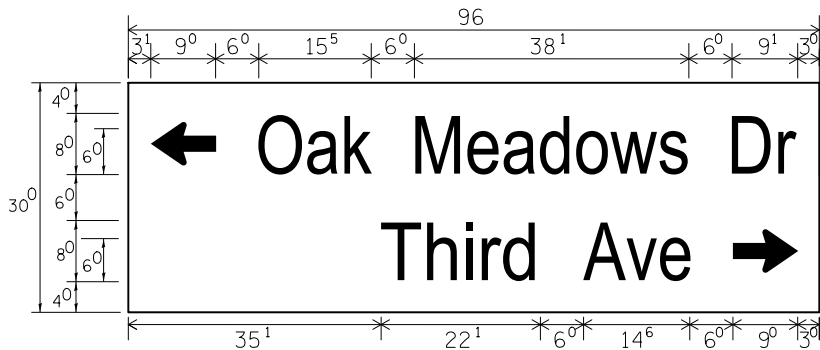

**PANEL SIGN DESIGN TYPE 2**

— Sq. M. each  
20.00 Sq. Ft. each  
1 Required  
Design Series C

— Sq. M. each  
20.00 Sq. Ft. each  
1 Required  
Design Series C

**NOTE: SIGN DIMENSIONS ARE IN ENGLISH UNITS**

**GENERAL NOTES**

- WHERE MAST ARM MOUNTED STREET NAME SIGNS ARE SPECIFIED, THE MAST ARM ASSEMBLY AND POLES SHALL BE DESIGNED TO SUPPORT THE LOADINGS CALLED FOR ON STANDARDS 877001, 877002, 877006, 877011 AND 877012, AS APPLICABLE, PLUS TWO (2) SIGN PANELS 2'-6" x 8'-0" MOUNTED AS SHOWN. THE DESIGN SHALL BE IN ACCORDANCE WITH THE REQUIREMENTS OF THE CURRENT "STANDARD SPECIFICATIONS FOR STRUCTURAL SUPPORTS FOR HIGHWAY SIGNS, LUMINAIRES, AND TRAFFIC SIGNALS" AS PUBLISHED BY THE AMERICAN ASSOCIATION OF STATE HIGHWAY AND TRANSPORTATION OFFICIALS FOR 80 M.P.H. WIND VELOCITY.
- ALL SIGNS SHALL HAVE A WHITE REFLECTORIZED LEGEND AND BORDER ON A GREEN REFLECTORIZED BACKGROUND, TYPE A SHEETING.
- THE SIGN LENGTH SHOULD BE INCREASED IN 6-INCH INCREMENTS, BUT THE OVERALL LENGTH SHOULD NOT EXCEED 8'-0".
- ALL BORDERS SHALL BE 3/4" WIDE AND CORNER RADIUS SHALL BE 2-1/4".
- SIGNFIX ALUMINUM CHANNEL FRAMING SYSTEM SHALL BE USED FOR ALL SIGNS ATTACHED TO SIGNAL POLES AND POSTS. LOCAL SUPPLIERS OF THE SIGNFIX ALUMINUM CHANNEL FRAMING SYSTEM ARE:

- \* J.O. HERBERT CO. MIDLOTHIAN, VA.
- \* WESTERN REMAC INC. WOODRIDGE, IL.

**PARTS LISTING:**  
SIGN CHANNEL PART \*HPN053 (MED. CHANNEL)  
SIGN SCREWS 1/4" x 14 x 1" H.W.H. #3  
SELF TAPPING WITH NEOPRENE WASHER