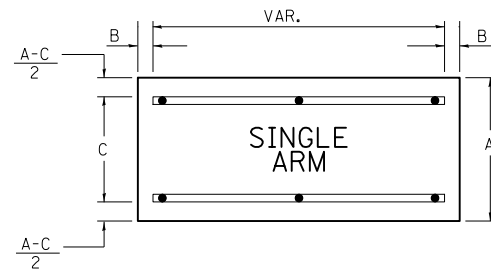

**GENERAL NOTES**

- WHERE MAST ARM MOUNTED STREET NAME SIGNS ARE SPECIFIED, THE MAST ARM ASSEMBLY AND POLES SHALL BE DESIGNED TO SUPPORT THE LOADINGS CALLED FOR ON STANDARDS 877001, 877002, 877006, 877011 AND 877012, AS APPLICABLE, PLUS TWO (2) SIGN PANELS 2'-6" x 8'-0" MOUNTED AS SHOWN. THE DESIGN SHALL BE IN ACCORDANCE WITH THE REQUIREMENTS OF THE CURRENT "STANDARD SPECIFICATIONS FOR STRUCTURAL SUPPORTS FOR HIGHWAY SIGNS, LUMINAIRES, AND TRAFFIC SIGNALS" AS PUBLISHED BY THE AMERICAN ASSOCIATION OF STATE HIGHWAY AND TRANSPORTATION OFFICIALS FOR 80 M.P.H. WIND VELOCITY.
- ALL SIGNS SHALL HAVE A WHITE REFLECTORIZED LEGEND AND BORDER ON A GREEN REFLECTORIZED BACKGROUND, TYPE A SHEETING.
- THE SIGN LENGTH SHOULD BE INCREASED IN 6-INCH INCREMENTS, BUT THE OVERALL LENGTH SHOULD NOT EXCEED 8'-0".
- ALL BORDERS SHALL BE 3/4" WIDE AND CORNER RADIUS SHALL BE 2-1/4".
- SIGNFIX ALUMINUM CHANNEL FRAMING SYSTEM SHALL BE USED FOR ALL SIGNS ATTACHED TO SIGNAL POLES AND POSTS. LOCAL SUPPLIERS OF THE SIGNFIX ALUMINUM CHANNEL FRAMING SYSTEM ARE:

**BRACKETS:** PART \*HPN034 (UNIVERSAL)  
CHANNEL CLAMPS WITH STAINLESS STEEL STRAPPING

OTHER BRANDS OF MOUNTING HARDWARE ARE ACCEPTABLE, BASED UPON THE DEPARTMENT'S APPROVAL AND COMPATIBILITY WITH THE CHANNEL/BRACKET OF THE ABOVE PRODUCT.

**SUPPORTING CHANNELS**

A	B	C
18"	2"	14"

**SUPPORTING CHANNELS**

A	B	C
18"	2"	12"
30"	2"	22"

**DUAL ARM**

**SIGNFIX ALUMINUM CHANNEL FRAMING SYSTEM** shall be used. See Note #5.

**Upper Case To Lower Case Spacing Chart 8-6 Inch Series "C & D"**