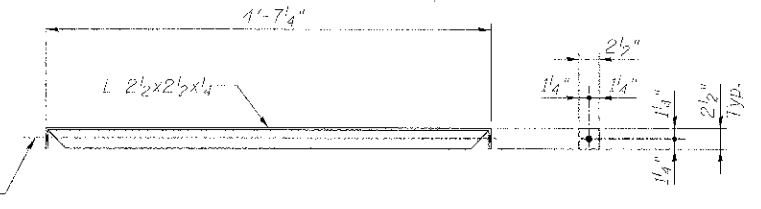

HANDRAIL POST MK. HP-30R

Scale: 1" = 1'-0"
 Est. Wt. = 62.0 lb. Ea.
 HANDRAIL POST MK. HP-30L (Opposite Hand)
 (2 Req'd. each Mk. HP-30R/L)

HANDRAIL POST MK. HP-T1R

Scale: 1" = 1'-0"
 Est. Wt. = 24.4 lb. Ea.
 HANDRAIL POST MK. HP-T1L (Opposite Hand)
 (13 Req'd. each Mk. HP-T1R/L)

HANDRAIL BRACE MK. B-20R

Scale: 1" = 1'-0"
 Est. Wt. = 24.4 lb. Ea.
 HANDRAIL BRACE MK. B-20L (Opposite Hand)
 (4 Req'd)

HANDRAIL POST STRUT MK. HPS-1

Scale: 1" = 1'-0"
 Est. Wt. = 20.6 lb. Ea.
 (4 Req'd)