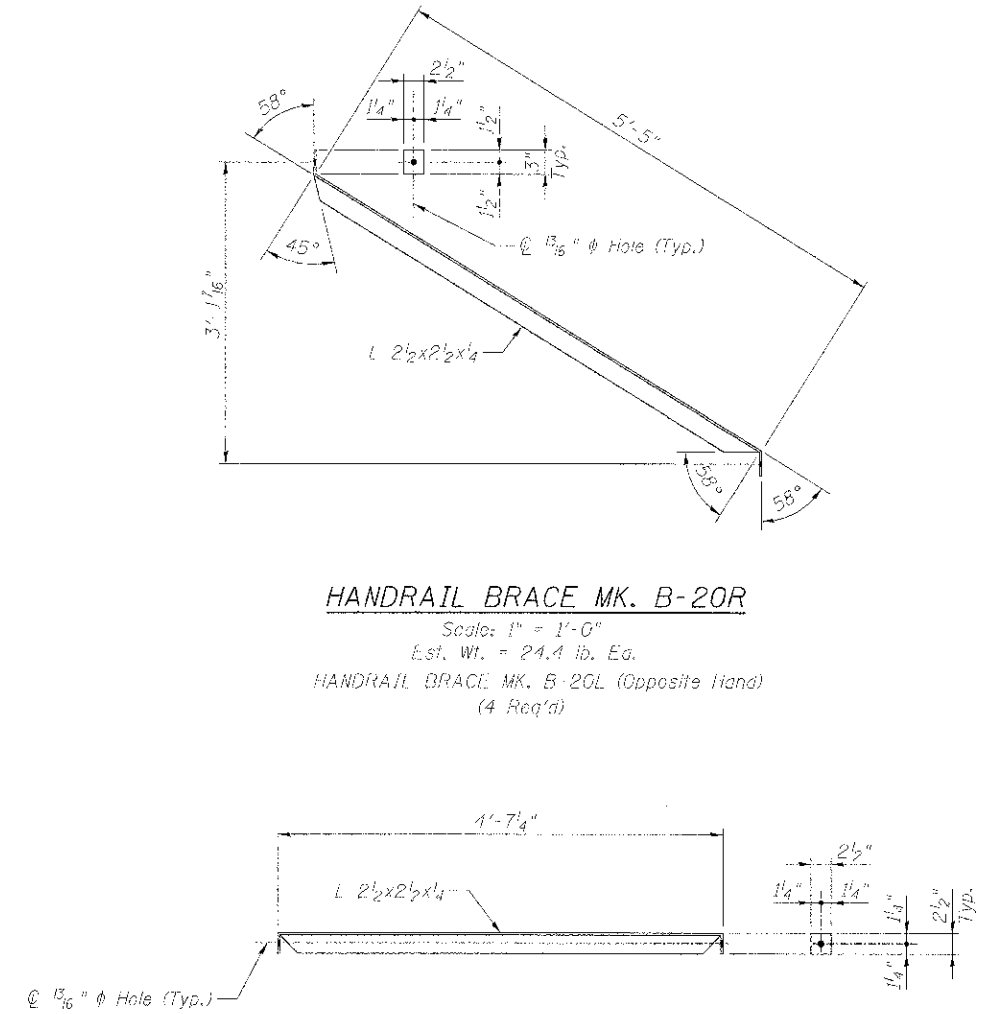

HANDRAIL POST MK. HP-30R

Scale: 1" = 1'-0"
 Est. Wt. = 62.0 lb. Ea.
 HANDRAIL POST MK. HP-30L (Opposite Hand)
 (2 Req'd. each Mk. HP-30R/L)

HANDRAIL POST MK. HP-T1R

Scale: 1" = 1'-0"
 Est. Wt. = 24.4 lb. Ea.
 HANDRAIL POST MK. HP-T1L (Opposite Hand)
 (13 Req'd. each Mk. HP-T1R/L)

HANDRAIL BRACE MK. B-20R

Scale: 1" = 1'-0"
 Est. Wt. = 24.4 lb. Ea.
 HANDRAIL BRACE MK. B-20L (Opposite Hand)
 (4 Req'd)

HANDRAIL POST STRUT MK. HPS-1

Scale: 1" = 1'-0"
 Est. Wt. = 20.6 lb. Ea.
 (4 Req'd)