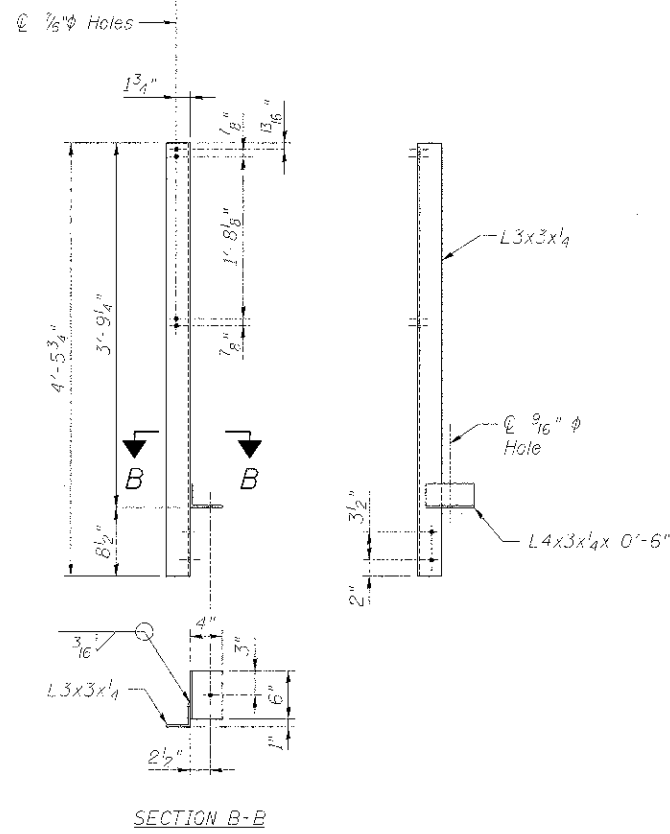

HANDRAIL POST MK. HP-30R

Scale: 1" = 1'-0"
 Est. Wt. = 62.0 lb. Ea.
 HANDRAIL POST MK. HP-30L (Opposite Hand)
 (2 Req'd. each Mk. HP-30R/L)

HANDRAIL POST MK. HP-T1R

Scale: 1" = 1'-0"
 Est. Wt. = 24.4 lb. Ea.
 HANDRAIL POST MK. HP-T1L (Opposite Hand)
 (13 Req'd. each Mk. HP-T1R/L)

HANDRAIL BRACE MK. B-20R

Scale: 1" = 1'-0"
 Est. Wt. = 24.4 lb. Ea.
 HANDRAIL BRACE MK. B-20L (Opposite Hand)
 (4 Req'd)

HANDRAIL POST STRUT MK. HPS-1

Scale: 1" = 1'-0"
 Est. Wt. = 20.6 lb. Ea.
 (4 Req'd)