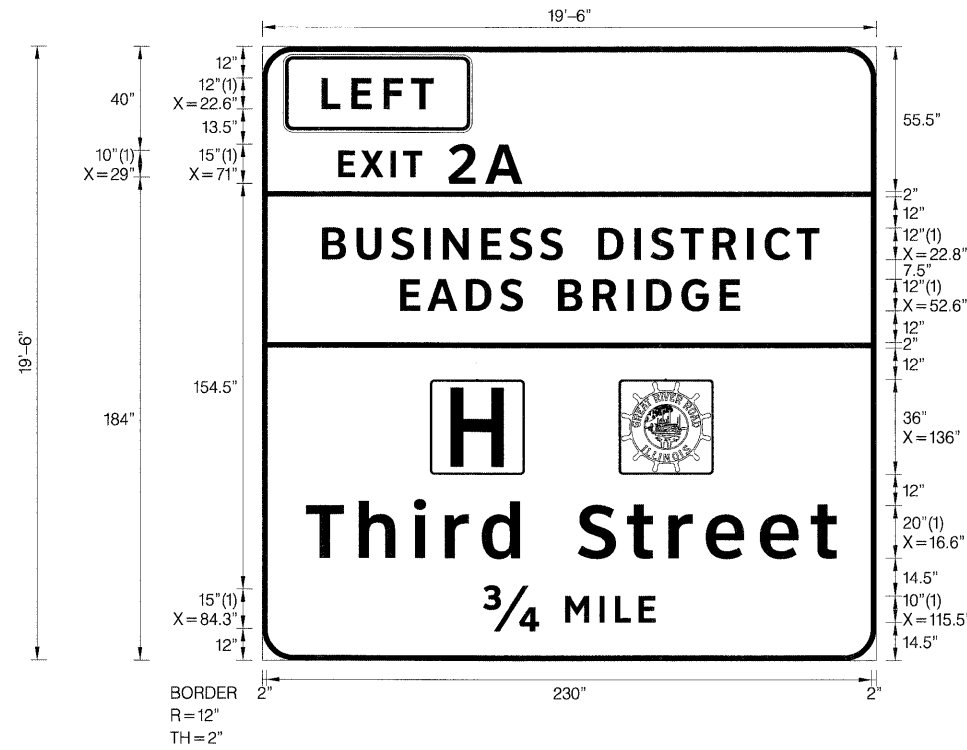

SIGN PANEL 17
64W55S STA 129+68.36
GROUND MOUNT

SIGN NUMBER	Sign Panel 17
WIDTH x HGHT.	19'-6" x 19'-6"
BORDER WIDTH	2"
CORNER RADIUS	12"
MOUNTING	Ground
BACKGROUND	TYPE: ZZ Retro Reflective
	COLOR: Green
LEGEND/BORDER	TYPE: ZZ Retro Reflective
	COLOR: White/White

SYMBOL	ROT	X	Y	WID	HT
M1_1	0	136	71	36	36
Great River Road	0	172	71	36	36

LETTER POSITIONS (X)															LENGTH	SERIESIZE	
E	X	I	T	2	A										70.1	ClearviewHwy-5-W 10,15	
29	37.5	48.9	53.8	71	85.1												
B	U	S	I	N	E	S	S		D	I	S	T	R	I	C	199.7	ClearviewHwy-5-W 203.8
22.8	36.1	49.2	61.8	68.9	83.5	94.3	105.9	114.5	128.1	142	148.2	159.6	171.8	184.9			
E	A	D	S		B	R	I	D	G	E					129.5	ClearviewHwy-5-W 12	
52.6	63	77.7	90.7	99.4	112.9	126.1	139.2	146.4	159.8	174.5							
T	h	i	r	d		S	t	r	e	e	t				202.3	ClearviewHwy-5-W 2016.3	
16.6	36.8	57.8	69.6	83.8	98.2	120.3	139.1	154.9	169.1	189.7	209.2						
34	M	I	L	E											65.7	ClearviewHwy-5-W 15,10	
84.3	115.5	128.6	134.5	143.6													