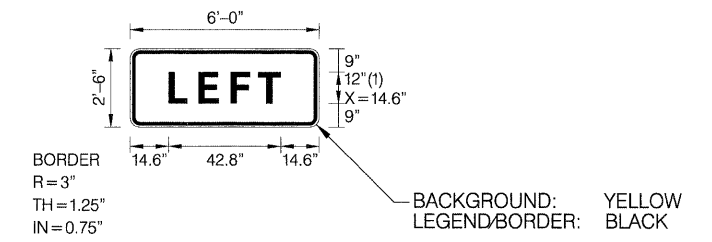

SIGN PANEL 17
64W55S STA 129+68.36
GROUND MOUNT

SIGN NUMBER	Sign Panel 17
WIDTH x HGHT.	19'-6" x 19'-6"
BORDER WIDTH	2"
CORNER RADIUS	12"
MOUNTING	Ground
BACKGROUND	TYPE: ZZ Retro Reflective
	COLOR: Green
LEGEND/BORDER	TYPE: ZZ Retro Reflective
	COLOR: White/White

SYMBOL	ROT	X	Y	WID	HT
M1_1	0	136	71	36	36
Great River Road	0	172	71	36	36

LETTER POSITIONS (X)															LENGTH	SERIESIZE	
E	X	I	T	2	A										70.1	ClearviewHwy-5-W 10,15	
29	37.5	48.9	53.8	71	85.1												
B	U	S	I	N	E	S	S		D	I	S	T	R	I	C	199.7	ClearviewHwy-5-W 203.8
22.8	36.1	49.2	61.8	68.9	83.5	94.3	105.9	114.5	128.1	142	148.2	159.6	171.8	184.9			
E	A	D	S		B	R	I	D	G	E					129.5	ClearviewHwy-5-W 12	
52.6	63	77.7	90.7	99.4	112.9	126.1	139.2	146.4	159.8	174.5							
T	h	i	r	d		S	t	r	e	e	t				202.3	ClearviewHwy-5-W 2016.3	
16.6	36.8	57.8	69.6	83.8	98.2	120.3	139.1	154.9	169.1	189.7	209.2						
34	M	I	L	E											65.7	ClearviewHwy-5-W 15,10	
84.3	115.5	128.6	134.5	143.6													