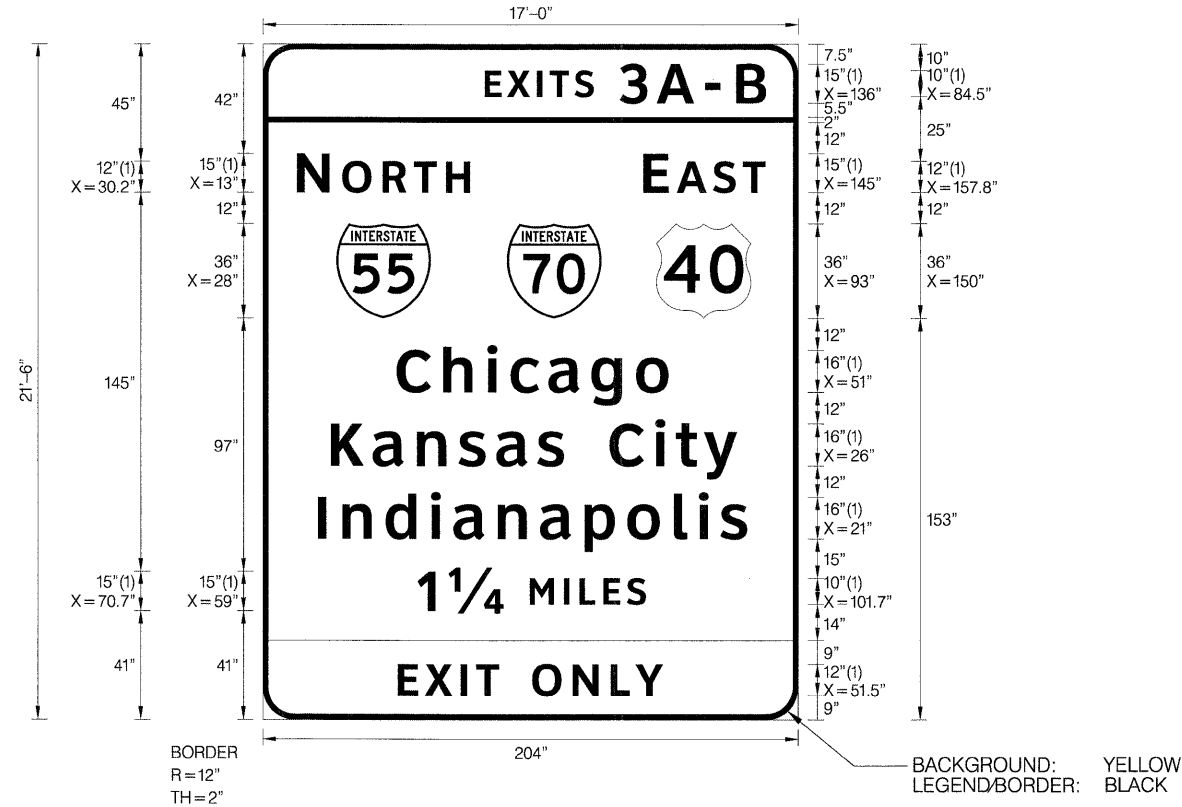

SIGN PANEL 37  
 WB I-64 MILE MARKER 4.5  
 N 14,037,778.45 E 2,462,803.98  
 STR 8S0821064L004.4

SIGN NUMBER	Sign Panel 37
WIDTH x HGHT.	17'-0" x 21'-6"
BORDER WIDTH	2"
CORNER RADIUS	12"
MOUNTING	Overhead
BACKGROUND	TYPE: ZZ Retro Reflective
	COLOR: Green
LEGEND/BORDER	TYPE: ZZ Retro Reflective
	COLOR: White,Black/White

SYMBOL	ROT	X	Y	WID	HT
M1_1	0	28	152.7	36	36
M1_1	0	93	152.7	36	36
M1_4	0	150	152.7	36	36

LETTER POSITIONS (X)														LENGTH	SERIESIZE	
E	X	I	T	S	3	A	-	B							ClearviewHwy-5-W	
84.5	93.1	104.5	109.4	118.8	136	150.2	168.5	180.4							107.2	10,15
N	O	R	T	H												ClearviewHwy-5-W
13	30.2	45.6	57.5	69.8											65.9	15,12
E	A	S	T													ClearviewHwy-5-W
145	157.8	171.5	182.9												46.5	15,12
C	h	i	c	a	g	o										ClearviewHwy-5-W
51	68.8	85.6	94.4	108.9	125.2	142.2									103.5	16/13
K	a	n	s	a	s		C	i	t	y						ClearviewHwy-5-W
26	41.9	58.8	74.6	89	104.6	114.8	132.2	149.7	157.5	168.2					154.7	16/13
I	n	d	i	a	n	a	p	o	l	i	s					ClearviewHwy-5-W
21	30.3	46.8	64.1	72.6	89.5	105.7	122.6	139	156.7	166.2	174.4				163.6	16/13
1	1/4	M	I	L	E	S										ClearviewHwy-5-W
59	70.7	101.7	114.9	120.8	129.8	138.8									87	15,10
E	X	I	T		O	N	L	Y								ClearviewHwy-5-W
51.5	61.8	75.5	81.4	90	102.7	118.1	132.7	142							101	12