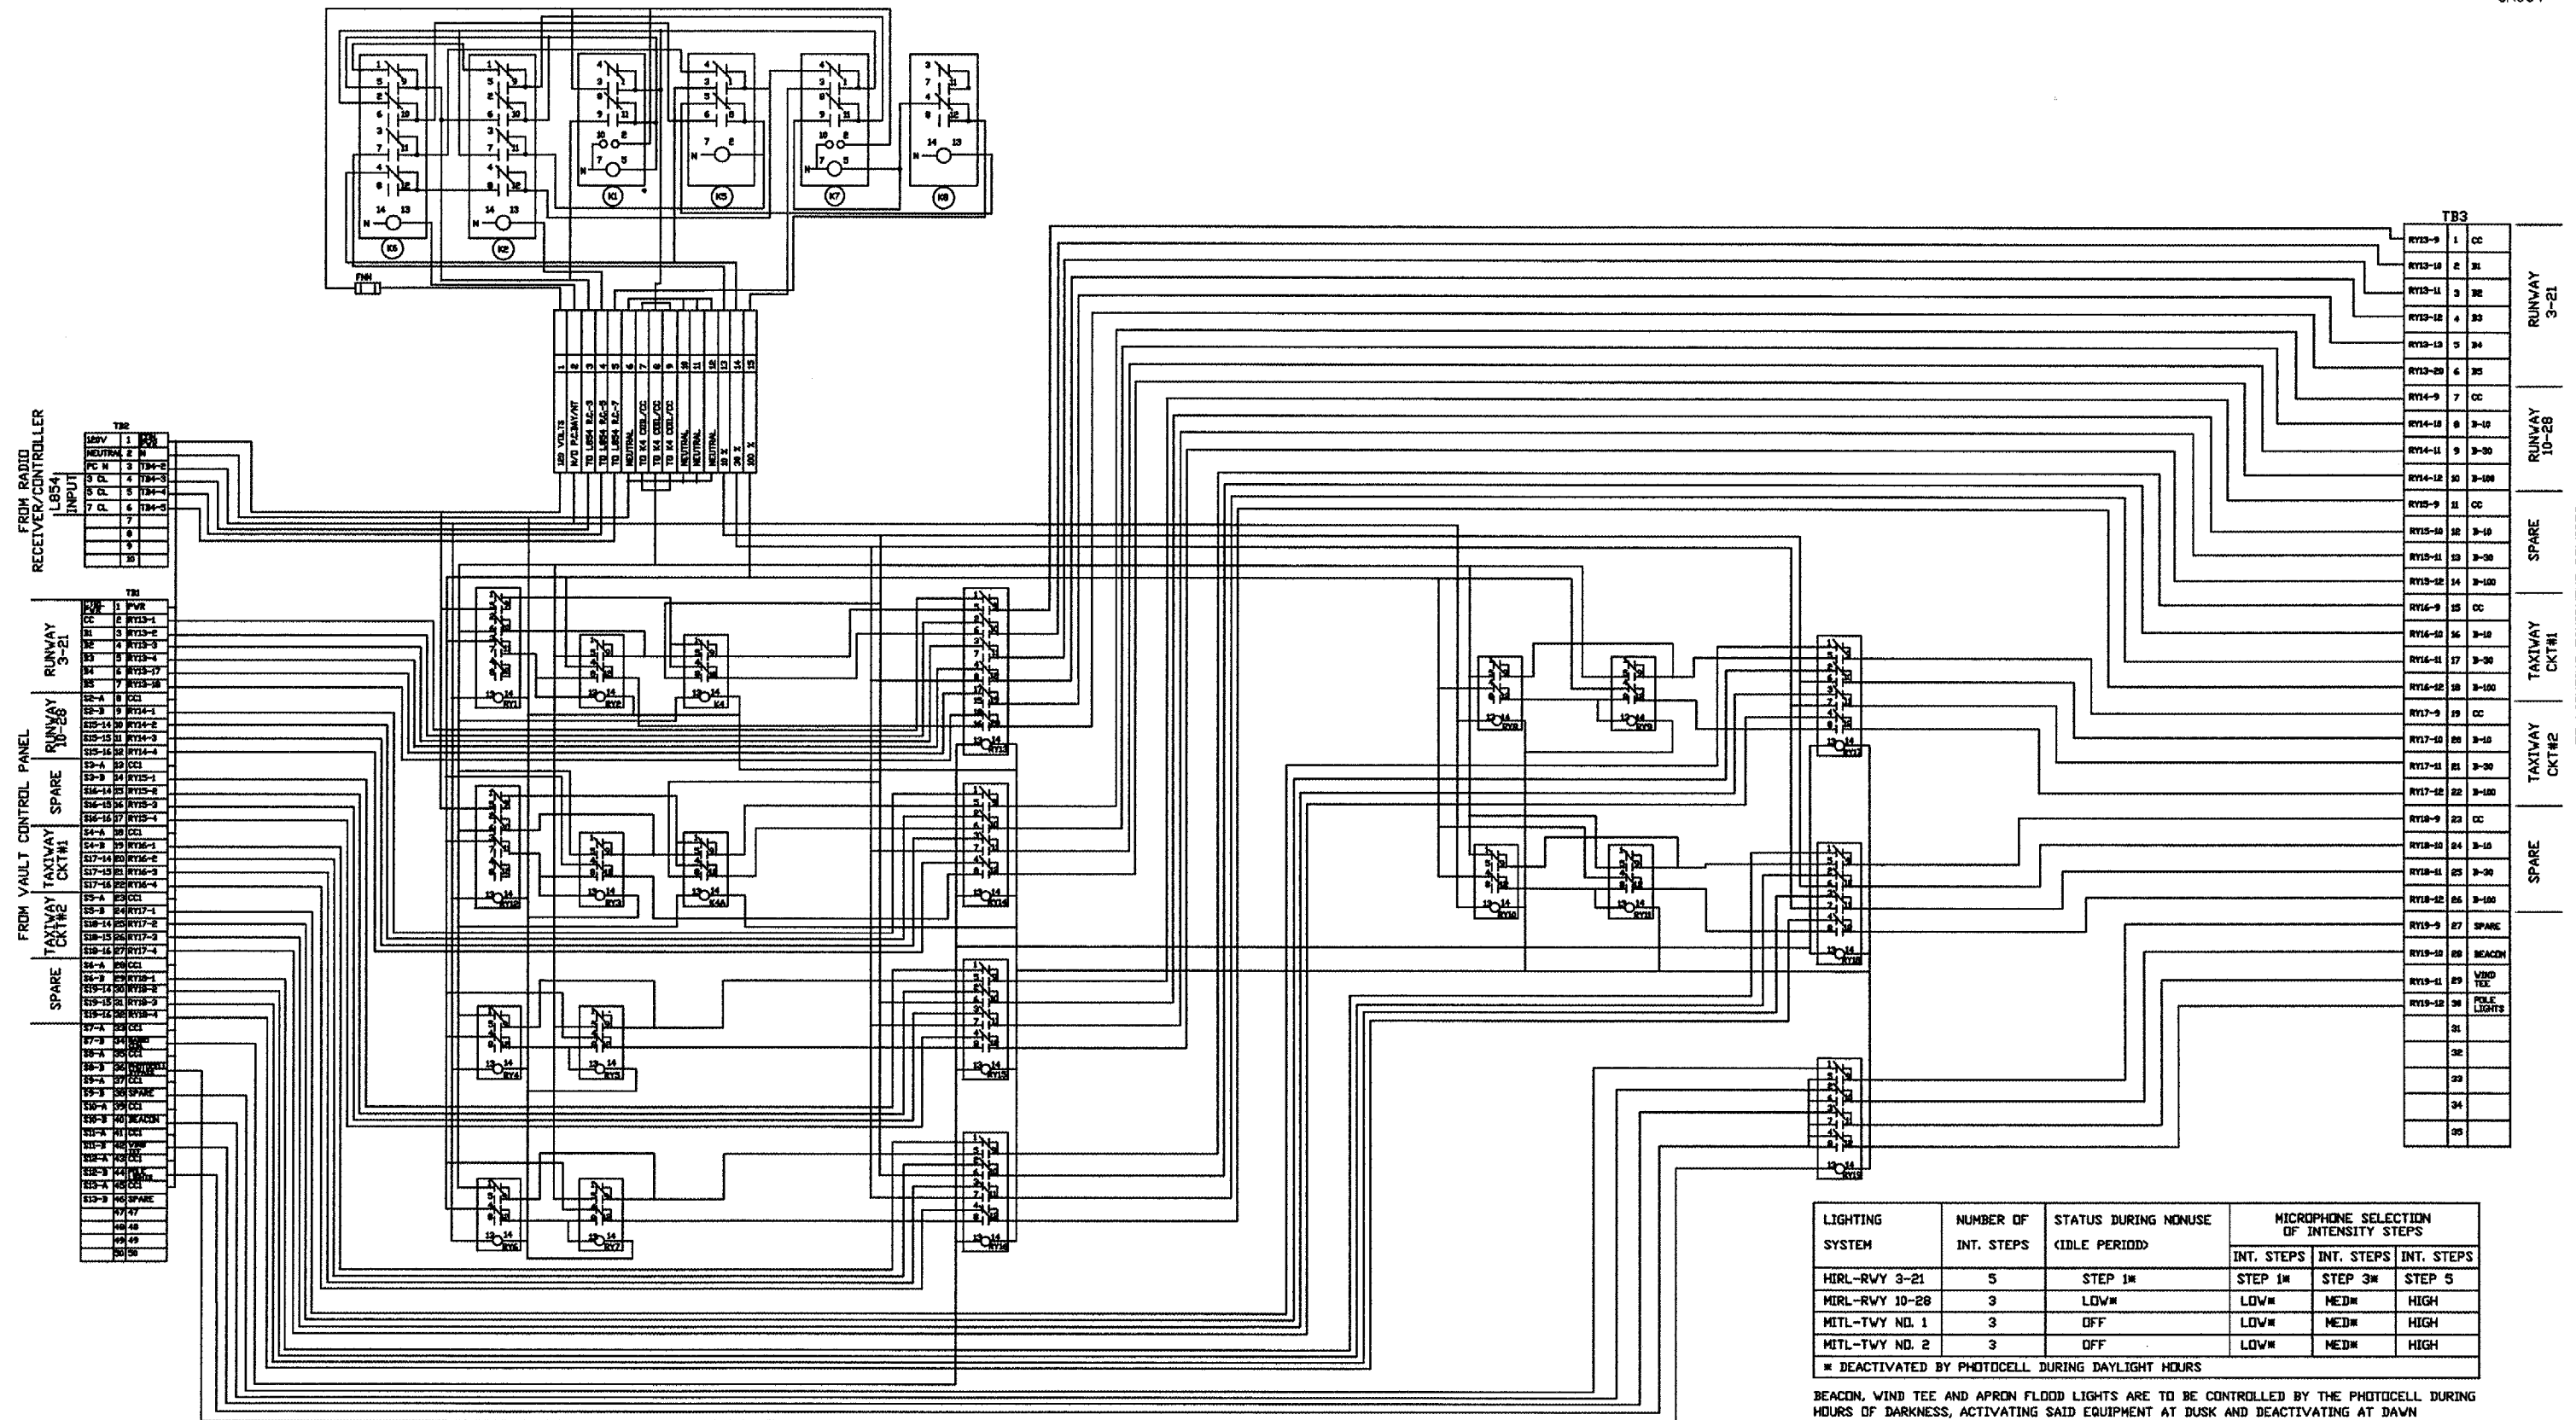

RADIO CONTROL INTERFACE

INTERFACE PANEL CONNECTION DETAILS
NO SCALE

VANIA ENGINEERING INC.
731 S. DURKIN DR. SUITE D
SPRINGFIELD, IL 62704
(217)787-5947

SHEET NO.
E-4
OF 6 SHEETS

GALESBURG MUNICIPAL AIRPORT
GALESBURG, ILLINOIS

**INTERFACE PANEL
CONNECTION DETAILS**

HUTCHISON ENGINEERING, INC.
JACKSONVILLE, ILLINOIS

DRAWN BY: H.M.V. ILL. PROJ. NO. GBG-3433
DATE: MARCH, 2006 AIP PROJ. NO. J-17-0047-88