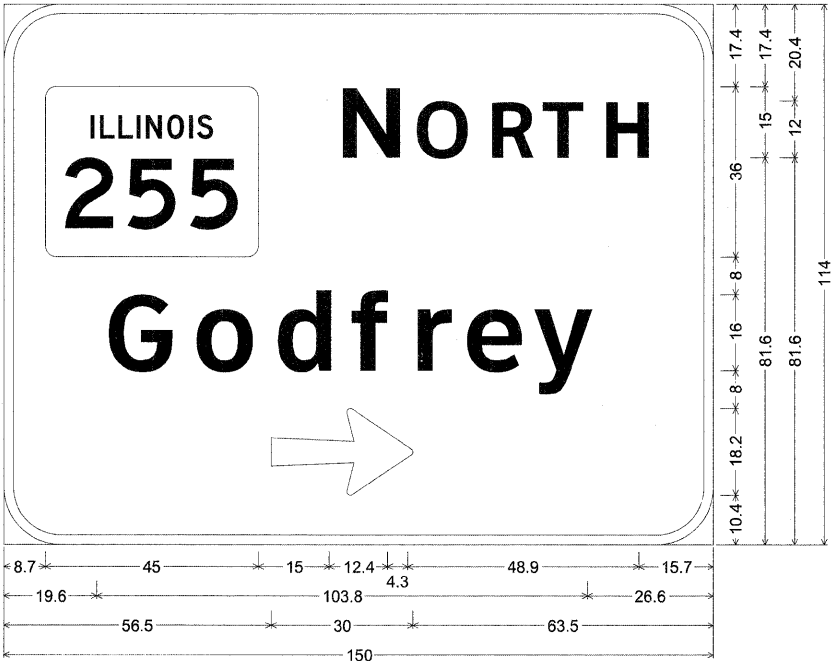

# IL 111 STA 30+160 LT HUMBERT RD STA 20+140 LT SEMINARY RD STA 5+170 LT

12.0" Radius, 2.0" Border, White on Green;  
[N ORTH] ClearviewHwy-5-W; [Godfrey] ClearviewHwy-5-W; Arrow 133 - 30.0" 0";  
Table of widths and spaces.

8.7	45.0	15.0	12.4	4.3	11.1	4.3	9.1	2.9	8.6	3.6	9.3	15.7		
19.6	13.8	5.1	12.4	4.8	11.6	4.7	7.7	4.6	7.4	4.0	11.8	3.4	12.5	26.6
56.5	30.0	63.5												