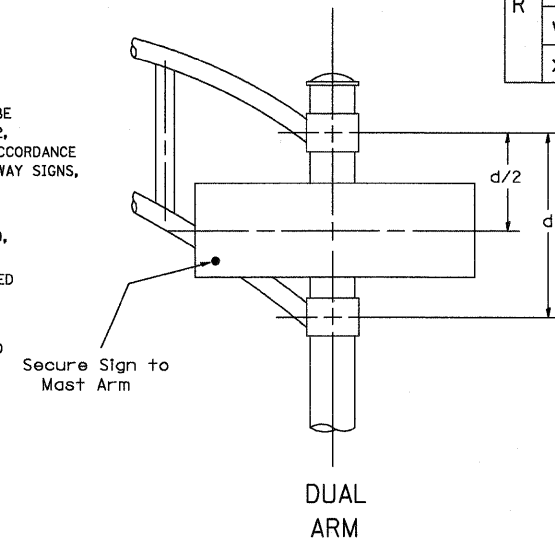

SIGNFIX ALUMINUM CHANNEL FRAMING SYSTEM shall be used. See Note #5.

Upper Case To Lower Case
Spacing Chart 8-6 Inch Series "C & D"

EXAMPLE, 2³ DENOTES 3/8"

SERIES	SECOND LETTER															
	a c d e		b h i k l		f w		j		s t		v y		x		z	
	g o q	m n p r u														
A W X	1²	1⁴	1⁴	1⁵	1²	1⁴	0⁶	1⁰	1¹	1⁴	0⁶	1⁰	1¹	1²	1²	1⁴
B	1⁴	1⁵	2⁰	2¹	1⁴	1⁵	1¹	1²	1⁴	1⁵	1²	1⁴	1²	1⁴	1⁶	1⁷
C E G	1⁴	1⁵	2⁰	2¹	1²	1⁴	0⁶	1⁰	1²	1⁴	1²	1⁴	1⁴	1⁵	1⁴	1⁵
D O Q R	1⁴	1⁵	2⁰	2¹	1⁴	1⁵	0⁶	1⁰	1²	1⁴	1²	1⁴	1⁴	1⁵	1⁴	1⁵
F	0⁵	0⁶	1⁴	1⁵	0⁶	1⁰	0⁵	0⁶	0⁶	1⁰	0⁶	1⁰	0⁶	1⁰	1¹	1²
H I M N	2⁰	2¹	2²	2⁴	2⁰	2¹	1⁴	1⁵	1⁶	1⁷	1⁶	1⁷	2⁰	2¹	2⁰	2¹
J U	2⁰	2¹	2⁰	2¹	1⁶	1⁷	1⁴	1⁵	1⁶	1⁷	1⁶	1⁷	1⁶	1⁷	2⁰	2¹
K L	1¹	1²	1⁶	1⁷	1¹	1²	0⁵	0⁶	1¹	1²	1¹	1²	1¹	1²	1²	1⁴
P	1²	1⁴	1⁴	1⁵	1²	1⁴	0⁵	0⁶	1¹	1²	1¹	1²	1²	1⁴	1²	1⁴
S	1²	1⁴	1⁶	1⁷	1²	1⁴	0⁶	1⁰	1²	1⁴	1²	1⁴	1²	1⁴	1²	1⁴
T	1¹	1²	1⁶	1⁷	0⁶	1⁰	0⁶	1⁰	1¹	1²	1¹	1²	1¹	1²	1²	1⁴
V	0⁶	1⁰	1⁴	1⁵	1¹	1²	0⁶	1⁰	1²	1⁴	1²	1⁴	1²	1⁴	1²	1⁴
Y	0⁵	0⁶	1⁴	1⁵	0⁶	1⁰	0⁵	0⁶	0⁵	0⁷	0⁵	0⁶	0⁶	1⁰	1¹	1²
Z	1⁶	1⁷	2²	2⁴	1⁶	1⁷	1²	1⁴	1⁶	1⁷	1⁶	1⁷	1⁶	1⁷	2⁰	2¹

Lower Case To Lower Case
Spacing Chart 6 Inch Series "C & D"

SERIES	SECOND LETTER															
	a c d e		b h i k l		f w		j		s t		v y		x		z	
	g o q	m n p r u														
ad h g l j	1⁶	1⁷	2²	2⁴	1⁶	1⁷	1²	1⁴	1⁴	1⁵	1⁴	1⁵	1⁶	1⁷	1⁶	1⁷
l m n q u																
b f k o p s	1²	1⁴	1⁶	1⁷	1¹	1²	0⁵	0⁶	1¹	1²	1¹	1²	1²	1⁴	1²	1⁴
c e	1²	1⁴	1⁶	1⁷	1²	1⁴	0⁶	1⁰	1²	1⁴	1²	1⁴	1²	1⁴	1²	1⁴
r	0⁶	1⁰	1²	1⁴	0⁶	1⁰	0³	0³	0⁵	0⁶	0⁵	0⁶	0⁶	1⁰	0⁶	1⁰
t z	1²	1⁴	1⁶	1⁷	1²	1⁴	0⁶	1⁰	1¹	1²	1¹	1²	1²	1⁴	1²	1⁴
v y	1¹	1²	1⁴	1⁵	1¹	1²	0⁵	0⁶	0⁶	1⁰	0⁶	1⁰	1¹	1²	1¹	1²
w	1¹	1²	1⁴	1⁵	1¹	1²	0⁵	0⁶	1¹	1²	1¹	1²	1¹	1²	1²	1⁴
x	1²	1⁴	1⁶	1⁷	1¹	1²	0⁵	0⁶	1¹	1²	1¹	1²	1¹	1²	1²	1⁴

Number To Number
Spacing Chart 8 Inch Series "C & D"

SERIES	SECOND NUMBER																			
	0		1		2		3		4		5		6		7		8		9	
	C	D	C	D	C	D	C	D	C	D	C	D	C	D	C	D	C	D	C	D
0 9	1⁶	1⁷	1⁶	1⁷	1⁴	1⁵	1²	1⁴	1⁴	1⁵	1⁴	1⁵	1⁶	1⁷	1²	1⁴	1⁶	1⁷	1⁶	1⁷
1	2⁰	2¹	2⁰	2¹	2⁰	2¹	1⁶	1⁷	1⁴	1⁵	2⁰	2¹	2⁰	2¹	1⁴	1⁵	2⁰	2¹	2⁰	2¹
2 3 4	1⁴	1⁵	1⁴	1⁵	1⁴	1⁵	1²	1⁴	1⁴	1⁵	1⁴	1⁵	1¹	1²	1⁶	1⁷	1⁴	1⁵	1⁴	1⁵
5	1⁴	1⁵	1⁴	1⁵	1⁴	1⁵	1¹	1²	1¹	1²	1⁴	1⁵	1⁴	1⁵	1¹	1²	1⁴	1⁵	1⁴	1⁵
6	1⁶	1⁷	1⁴	1⁵	1⁴	1⁵	1²	1⁵	1²	1⁴	1⁴	1⁵	1⁴	1⁵	1¹	1²	1⁴	1⁵	1⁴	1⁵
7	1²	1⁴	1²	1⁴	1⁴	1⁵	1²	1⁵	0⁵	0⁶	1²	1⁴	1⁴	1⁵	1¹	1²	1⁴	1⁵	1²	1⁴
8	1⁶	1⁷	1⁶	1⁷	1⁴	1⁵	1²	1⁵	1²	1⁴	1⁴	1⁵	1⁶	1⁷	1²	1⁴	1⁶	1⁷	1⁴	1⁵

UPPER AND LOWER CASE
LETTER WIDTHS

LETTERS	6 INCH UPPER CASE LETTERS				8 INCH UPPER CASE LETTERS				6 INCH LOWER CASE LETTERS			
	SERIES		SERIES		SERIES		SERIES		SERIES		SERIES	
	C	D	C	D	C	D	C	D	C	D	C	D
A	3⁶	5⁰	5⁰	6⁵	a	3⁵	4²					
B	3²	4⁰	4³	5³	b	3⁵	4²					
C	3²	4⁰	4³	5³	c	3⁵	4¹					
D	3²	4⁰	4³	5³	d	3⁵	4²					
E	3⁰	3⁵	4⁰	4⁷	e	3⁵	4²					
F	3⁰	3⁵	4⁰	4⁷	f	2³	2⁶					
G	3²	4⁰	4³	5³	g	3⁵	4²					
H	3²	4⁰	4³	5³	h	3⁵	4²					
I	0⁷	0⁷	1¹	1²	i	1¹	1¹					
J	3⁰	3⁶	4⁰	5⁰	j	2⁰	2²					
K	3²	4¹	4³	5⁴	k	3⁵	4²					
L	3⁰	3⁵	4⁰	4⁷	l	1¹	1¹					
M	3⁷	4⁵	5¹	6¹	m	6⁰	7⁰					
N	3²	4⁰	4³	5³	n	3⁵	4²					
O	3⁴	4²	4⁵	5⁵	o	3⁶	4³					
P	3²	4⁰	4³	5³	p	3⁵	4²					
Q	3⁴	4²	4⁵	5⁵	q	3⁵	4²					
R	3²	4⁰	4³	5³	r	2⁶	3²					
S	3²	4⁰	4³	5³	s	3⁶	4²					
T	3⁰	3⁵	4⁰	4⁷	t	2⁷	3²					
U	3²	4⁰	4³	5³	u	3⁵	4²					
V	3⁵	4⁴	4⁷	6⁰	v	4²	4⁷					
W	4⁴	5²	6⁰	7⁰	w	5⁵	6⁴					
X	3⁴	4⁰	4⁵	5³	x	4⁴	5¹					
Y	3⁶	5⁰	5⁰	6⁶	y	4⁶	5³					
Z	3²	4⁰	4³	5³	z	3⁶	4³					

NUMBER	6 INCH SERIES		8 INCH SERIES	
	C	D	C	D
1	1²	1⁴	1⁵	2⁰
2	3²	4⁰	4³	5³
3	3²