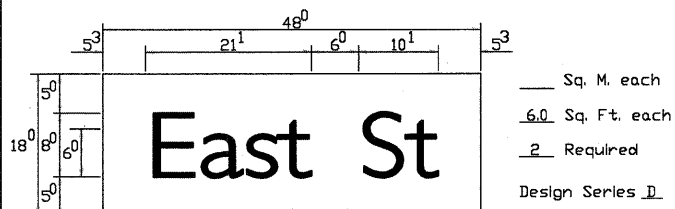

PANEL DESIGN TYPE 1

PANEL DESIGN TYPE 2

GENERAL NOTES

- WHERE MAST ARM MOUNTED STREET NAME SIGNS ARE SPECIFIED, THE MAST ARM ASSEMBLY AND POLES SHALL BE DESIGNED TO SUPPORT THE LOADINGS CALLED FOR ON STANDARDS 877001, 877002, 877006, 877011 AND 877012, AS APPLICABLE, PLUS TWO (2) SIGN PANELS 2'-6" x 8'-0" MOUNTED AS SHOWN. THE DESIGN SHALL BE IN ACCORDANCE WITH THE REQUIREMENTS OF THE CURRENT "STANDARD SPECIFICATIONS FOR STRUCTURAL SUPPORTS FOR HIGHWAY SIGNS, LUMINAIRES, AND TRAFFIC SIGNALS" AS PUBLISHED BY THE AMERICAN ASSOCIATION OF STATE HIGHWAY AND TRANSPORTATION OFFICIALS FOR 80 M.P.H. WIND VELOCITY.
- ALL SIGNS SHALL HAVE A WHITE REFLECTORIZED LEGEND AND BORDER ON A GREEN REFLECTORIZED BACKGROUND, TYPE A SHEETING.
- THE SIGN LENGTH SHOULD BE INCREASED IN 6-INCH INCREMENTS, BUT THE OVERALL LENGTH SHOULD NOT EXCEED 8'-0".
- ALL BORDERS SHALL BE 3/4" WIDE AND CORNER RADIUS SHALL BE 2-1/4".
- SIGNFIX ALUMINUM CHANNEL FRAMING SYSTEM SHALL BE USED FOR ALL SIGNS ATTACHED TO SIGNAL POLES AND POSTS. LOCAL SUPPLIERS OF THE SIGNFIX ALUMINUM CHANNEL FRAMING SYSTEM ARE:

\* J.O. HERBERT CO.  
MIDLOTHIAN, VA.

\* WESTERN REMAC INC.  
WOODRIDGE, IL.

PARTS LISTING:

- SIGN CHANNEL PART #HPN053 (MED. CHANNEL)
- SIGN SCREWS 1/4" x 14 x 1" H.W.H. #3
- BRACKETS SELF TAPPING WITH NEOPRENE WASHER
- PART #HPN034 (UNIVERSAL)
- CHANNEL CLAMPS WITH STAINLESS STEEL STRAPPING