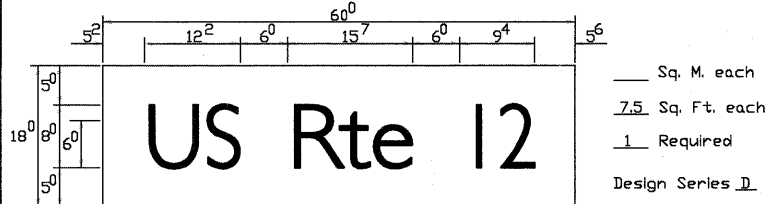

PANEL DESIGN TYPE 1

PANEL DESIGN TYPE 2

GENERAL NOTES

- WHERE MAST ARM MOUNTED STREET NAME SIGNS ARE SPECIFIED, THE MAST ARM ASSEMBLY AND POLES SHALL BE DESIGNED TO SUPPORT THE LOADINGS CALLED FOR ON STANDARDS 877001, 877002, 877006, 877011 AND 877012, AS APPLICABLE, PLUS TWO (2) SIGN PANELS 2'-6" x 8'-0" MOUNTED AS SHOWN. THE DESIGN SHALL BE IN ACCORDANCE WITH THE REQUIREMENTS OF THE CURRENT "STANDARD SPECIFICATIONS FOR STRUCTURAL SUPPORTS FOR HIGHWAY SIGNS, LUMINAIRES, AND TRAFFIC SIGNALS" AS PUBLISHED BY THE AMERICAN ASSOCIATION OF STATE HIGHWAY AND TRANSPORTATION OFFICIALS FOR 80 M.P.H. WIND VELOCITY.
- ALL SIGNS SHALL HAVE A WHITE REFLECTORIZED LEGEND AND BORDER ON A GREEN REFLECTORIZED BACKGROUND, TYPE A SHEETING.
- THE SIGN LENGTH SHOULD BE INCREASED IN 6-INCH INCREMENTS, BUT THE OVERALL LENGTH SHOULD NOT EXCEED 8'-0".
- ALL BORDERS SHALL BE 3/4" WIDE AND CORNER RADIUS SHALL BE 2-1/4".
- SIGNFIX ALUMINUM CHANNEL FRAMING SYSTEM SHALL BE USED FOR ALL SIGNS ATTACHED TO SIGNAL POLES AND POSTS. LOCAL SUPPLIERS OF THE SIGNFIX ALUMINUM CHANNEL FRAMING SYSTEM ARE:

\* J.O. HERBERT CO.  
MIDLOTHIAN, VA.

\* WESTERN REMAC INC.  
WOODRIDGE, IL.

PARTS LISTING:

- SIGN CHANNEL PART #HPN053 (MED. CHANNEL)
- SIGN SCREWS 1/4" x 14 x 1" H.W.H. #3
- BRACKETS SELF TAPPING WITH NEOPRENE WASHER
- PART #HPN034 (UNIVERSAL)
- CHANNEL CLAMPS WITH STAINLESS STEEL STRAPPING