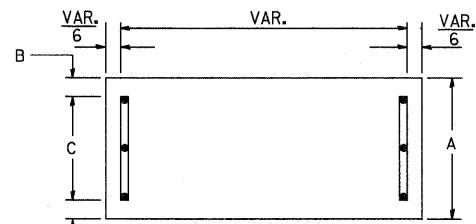

SUPPORTING CHANNELS

A	B	C
18"	2"	14"