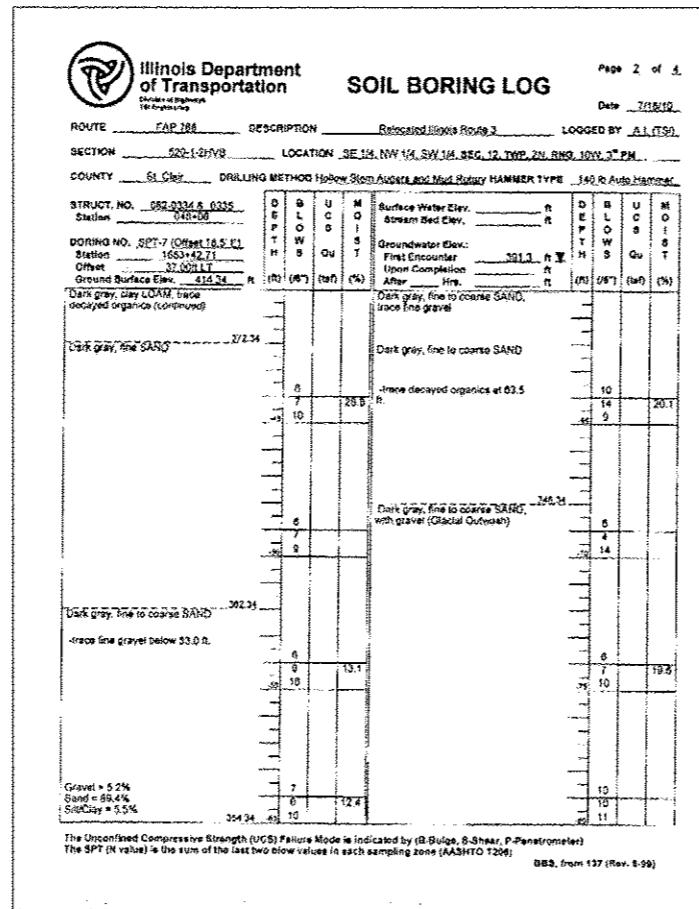

17-OCT-2012 8:39 P:\C\3000\17000000\170951\FINAL PLANS\0820334-76848-066-Boring Log 6.dgn

BORING SPT-7  
(1 of 4)

BORING SPT-7  
(2 of 4)

BORING SPT-7  
(3 of 4)

BORING SPT-7  
(4 of 4)