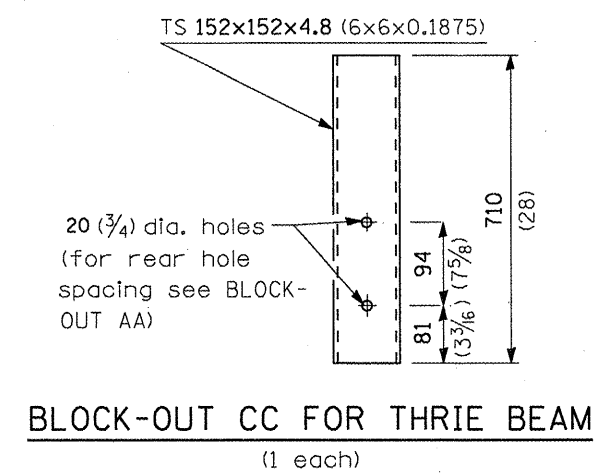

**TYPE 3A ONLY**

**TYPE 3 & 3A**

**STEEL TUBE**  
TS 203x203x4.8 (8x8x0.1875) (end terminal post) (1 ea.)  
TS 203x152x4.8 (8x6x0.1875) (terminal post) (4 ea. Type 3) (5 ea. Type 3A)

**PLATE WASHER S**  
(10 ea. Type 3) (11 ea. Type 3A)

**DETAIL INCLUDED FOR REPAIR ONLY**

All dimensions are in millimeters (inches) unless otherwise shown.