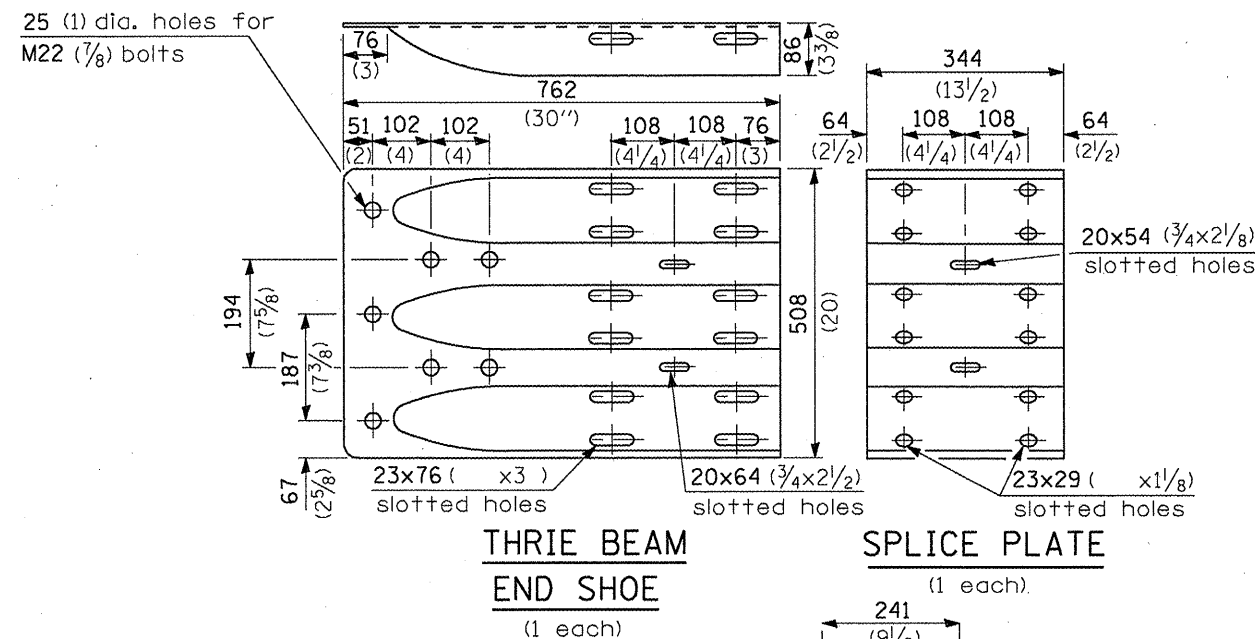

**TYPE 3A ONLY**

**TYPE 3 & 3A**

**STEEL TUBE**  
TS 203x203x4.8 (8x8x0.1875) (end terminal post) (1 ea.)  
TS 203x152x4.8 (8x6x0.1875) (terminal post) (4 ea. Type 3) (5 ea. Type 3A)

**PLATE WASHER S**  
(10 ea. Type 3) (11 ea. Type 3A)

**DETAIL INCLUDED FOR REPAIR ONLY**

All dimensions are in millimeters (inches) unless otherwise shown.