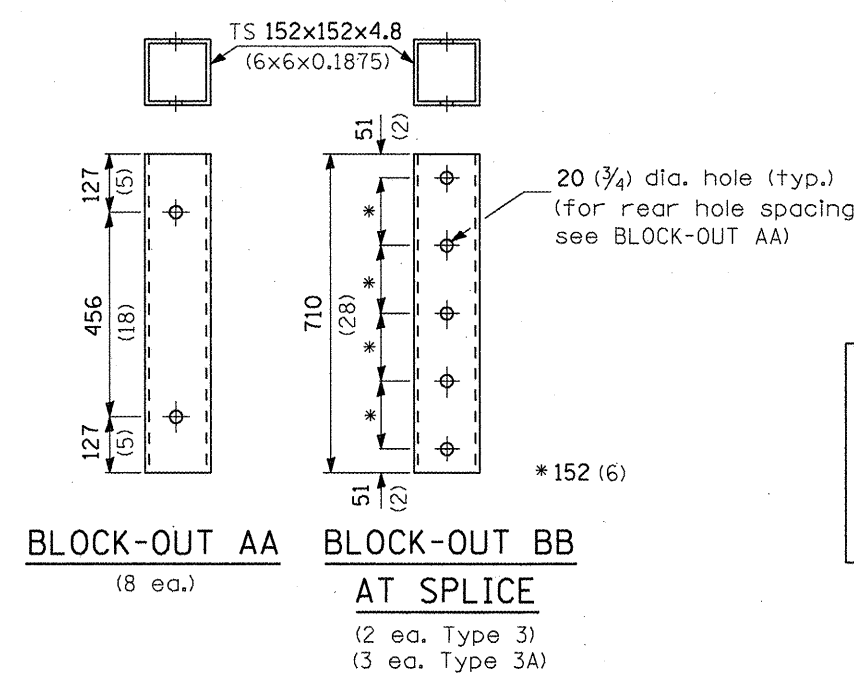

**TYPE 3A ONLY**

**TYPE 3 & 3A**

**STEEL TUBE**  
TS 203x203x4.8 (8x8x0.1875) (end terminal post) (1 ea.)  
TS 203x152x4.8 (8x6x0.1875) (terminal post) (4 ea. Type 3) (5 ea. Type 3A)

**PLATE WASHER S**  
(10 ea. Type 3) (11 ea. Type 3A)

**DETAIL INCLUDED FOR REPAIR ONLY**

All dimensions are in millimeters (inches) unless otherwise shown.