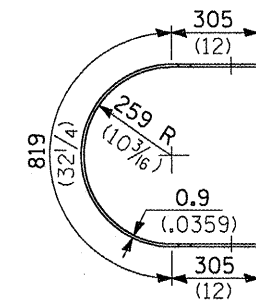

**TYPE 3A ONLY**

**TYPE 3 & 3A**

**STEEL TUBE**  
TS 203x203x4.8 (8x8x0.1875) (end terminal post) (1 ea.)  
TS 203x152x4.8 (8x6x0.1875) (terminal post) (4 ea. Type 3) (5 ea. Type 3A)

**PLATE WASHER S**  
(10 ea. Type 3) (11 ea. Type 3A)

**DETAIL INCLUDED FOR REPAIR ONLY**

All dimensions are in millimeters (inches) unless otherwise shown.