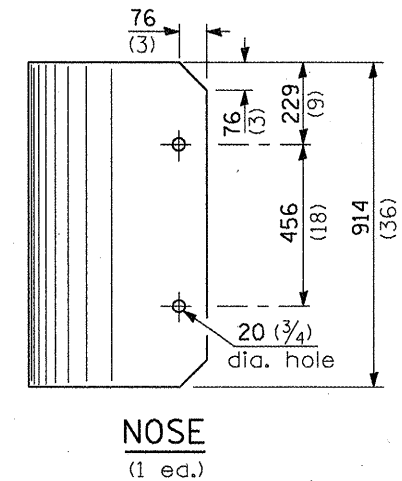

**TYPE 3A ONLY**

**TYPE 3 & 3A**

**STEEL TUBE**  
TS 203x203x4.8 (8x8x0.1875) (end terminal post) (1 ea.)  
TS 203x152x4.8 (8x6x0.1875) (terminal post) (4 ea. Type 3) (5 ea. Type 3A)

**PLATE WASHER S**  
(10 ea. Type 3) (11 ea. Type 3A)

**DETAIL INCLUDED FOR REPAIR ONLY**

All dimensions are in millimeters (inches) unless otherwise shown.