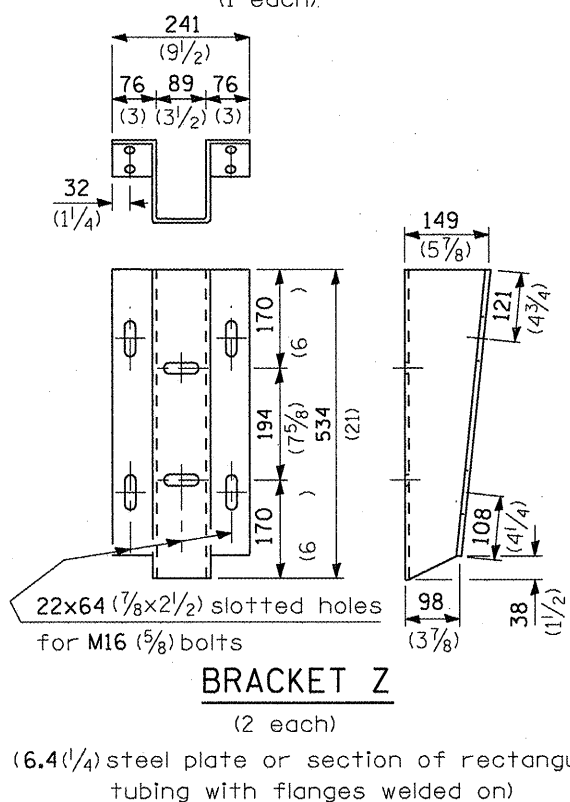

**TYPE 3A ONLY**

**TYPE 3 & 3A**

**STEEL TUBE**  
TS 203x203x4.8 (8x8x0.1875) (end terminal post) (1 ea.)  
TS 203x152x4.8 (8x6x0.1875) (terminal post) (4 ea. Type 3) (5 ea. Type 3A)

**PLATE WASHER S**  
(10 ea. Type 3) (11 ea. Type 3A)

**DETAIL INCLUDED FOR REPAIR ONLY**

All dimensions are in millimeters (inches) unless otherwise shown.