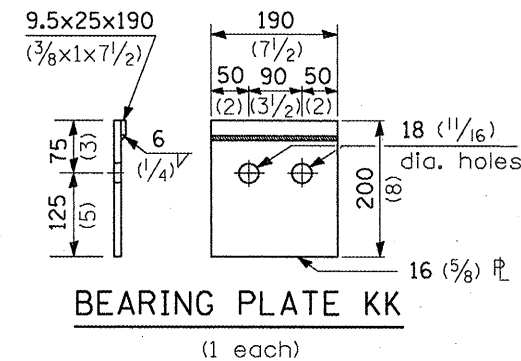

**TYPE 3A ONLY**

**TYPE 3 & 3A**

**STEEL TUBE**  
TS 203x203x4.8 (8x8x0.1875) (end terminal post) (1 ea.)  
TS 203x152x4.8 (8x6x0.1875) (terminal post) (4 ea. Type 3) (5 ea. Type 3A)

**PLATE WASHER S**  
(10 ea. Type 3) (11 ea. Type 3A)

**DETAIL INCLUDED FOR REPAIR ONLY**

All dimensions are in millimeters (inches) unless otherwise shown.