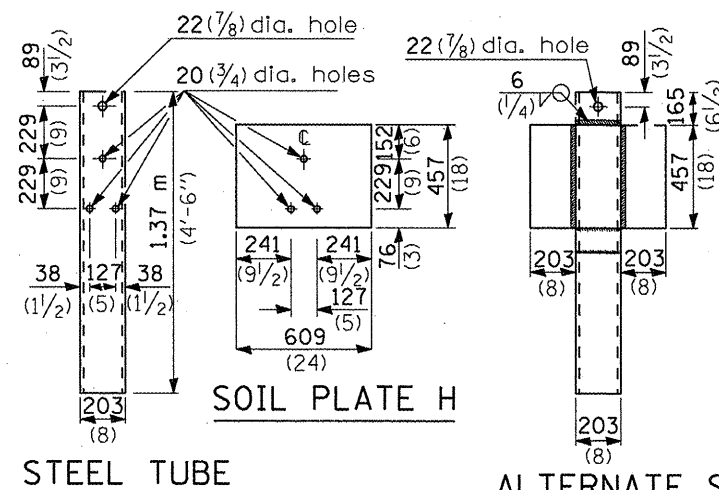

**TYPE 3A ONLY**

**TYPE 3 & 3A**

**STEEL TUBE**  
TS 203x203x4.8 (8x8x0.1875) (end terminal post) (1 ea.)  
TS 203x152x4.8 (8x6x0.1875) (terminal post) (4 ea. Type 3) (5 ea. Type 3A)

**PLATE WASHER S**  
(10 ea. Type 3) (11 ea. Type 3A)

**DETAIL INCLUDED FOR REPAIR ONLY**

All dimensions are in millimeters (inches) unless otherwise shown.