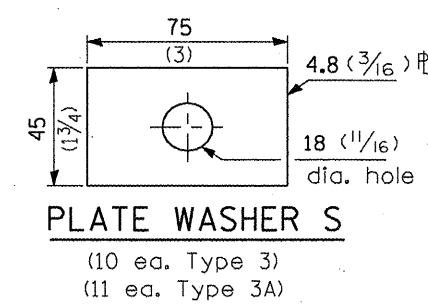

**TYPE 3A ONLY**

**TYPE 3 & 3A**

**STEEL TUBE**  
TS 203x203x4.8 (8x8x0.1875) (end terminal post) (1 ea.)  
TS 203x152x4.8 (8x6x0.1875) (terminal post) (4 ea. Type 3) (5 ea. Type 3A)

**PLATE WASHER S**  
(10 ea. Type 3) (11 ea. Type 3A)

**DETAIL INCLUDED FOR REPAIR ONLY**

All dimensions are in millimeters (inches) unless otherwise shown.