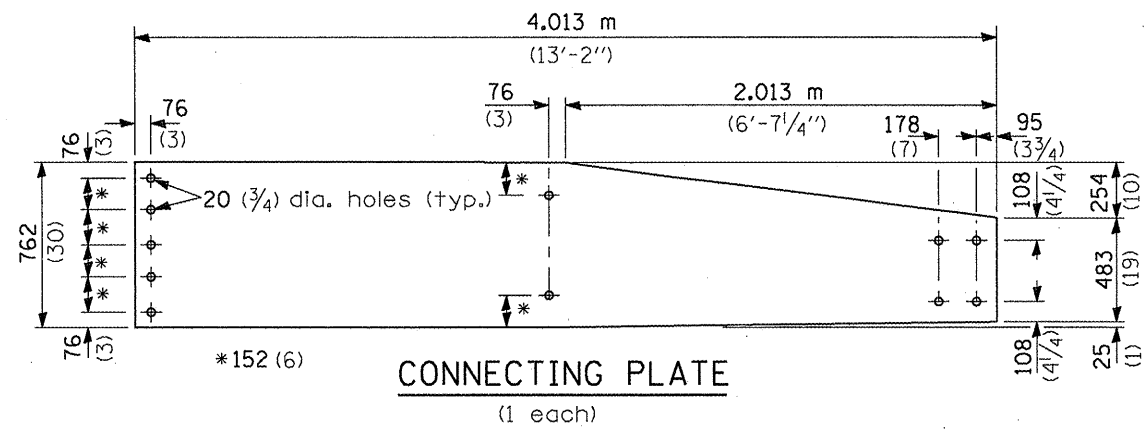

**TYPE 3A ONLY**

**TYPE 3 & 3A**

**STEEL TUBE**  
TS 203x203x4.8 (8x8x0.1875) (end terminal post) (1 ea.)  
TS 203x152x4.8 (8x6x0.1875) (terminal post) (4 ea. Type 3) (5 ea. Type 3A)

**PLATE WASHER S**  
(10 ea. Type 3) (11 ea. Type 3A)

**DETAIL INCLUDED FOR REPAIR ONLY**

All dimensions are in millimeters (inches) unless otherwise shown.