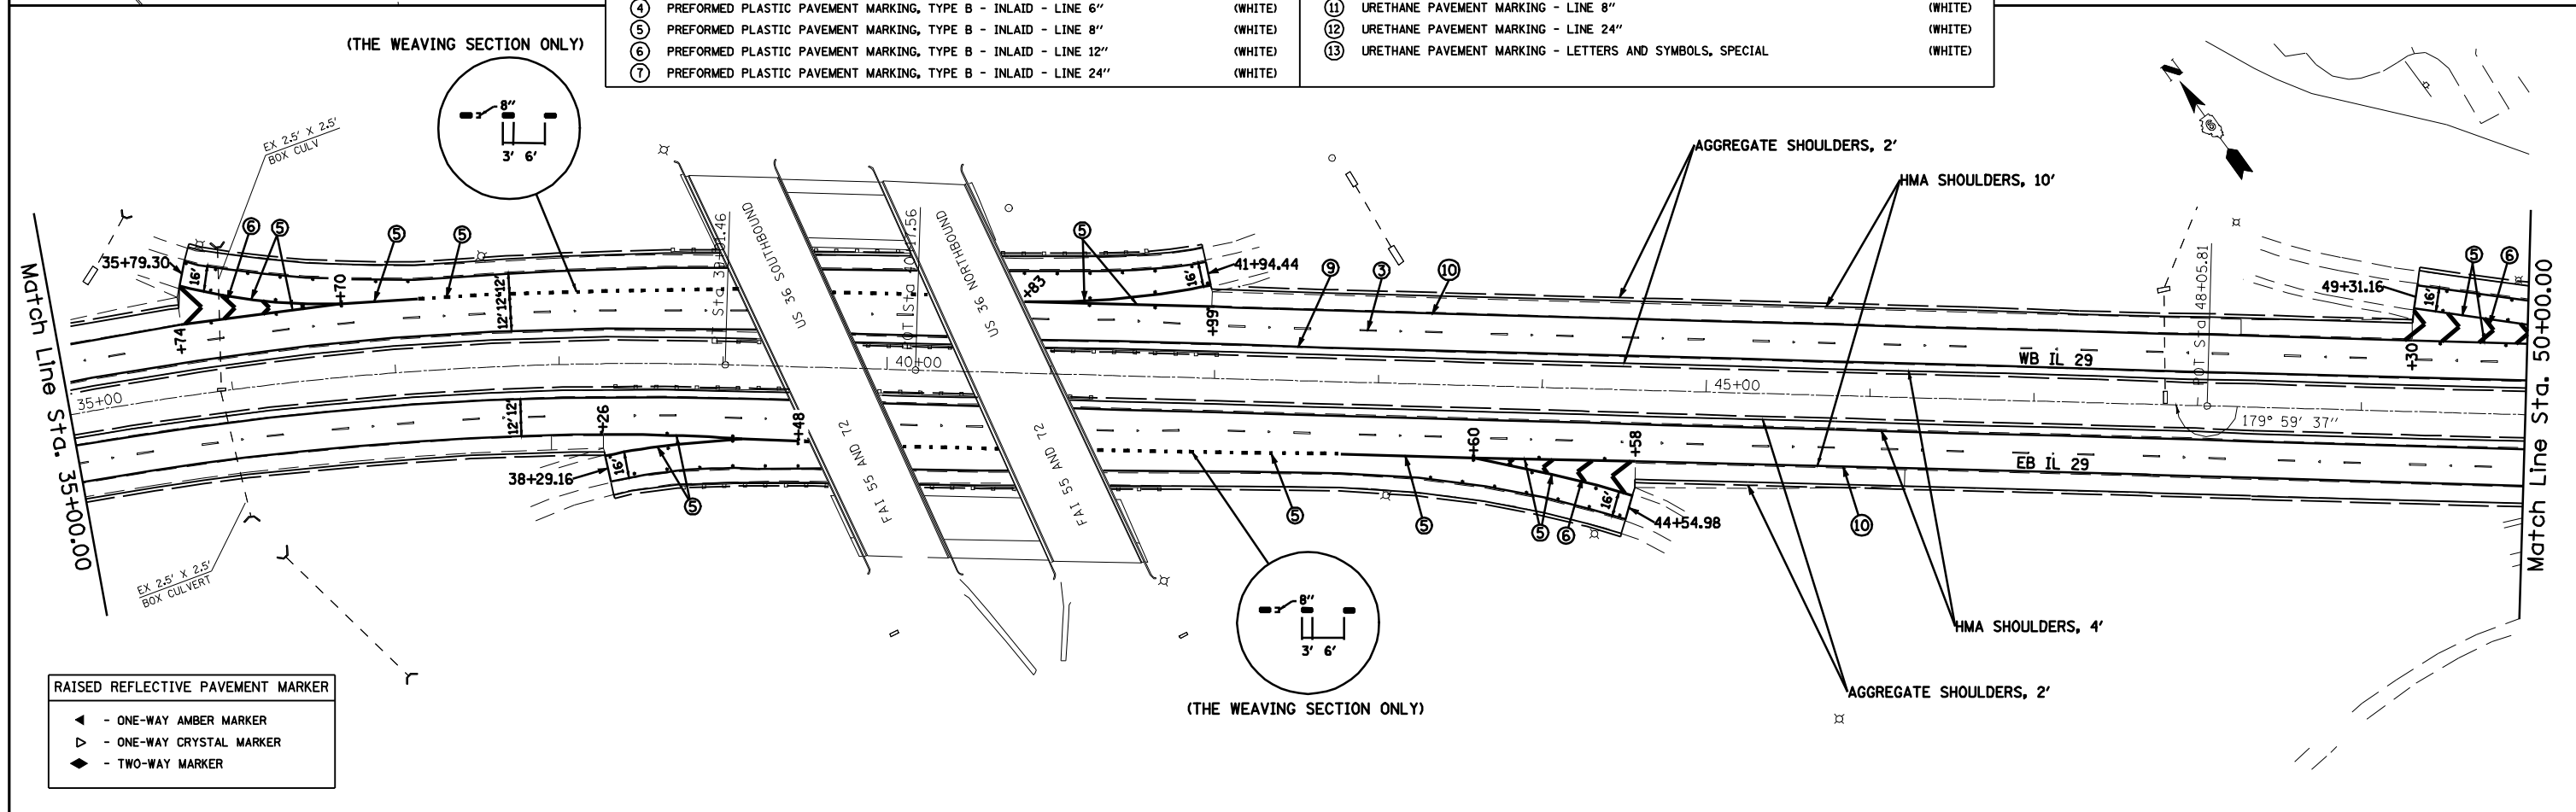

PAVEMENT MARKING LEGEND

① THERMOPLASTIC PAVEMENT MARKING - LINE 5" (YELLOW)	⑧ PREFORMED PLASTIC PAVEMENT MARKING, TYPE B - INLAID - LETTERS AND SYMBOLS (WHITE)
② THERMOPLASTIC PAVEMENT MARKING - LINE 5" (WHITE)	⑨ URETHANE PAVEMENT MARKING - LINE 5" (YELLOW)
③ PREFORMED PLASTIC PAVEMENT MARKING, TYPE B - INLAID - LINE 5" (WHITE)	⑩ URETHANE PAVEMENT MARKING - LINE 5" (WHITE)
④ PREFORMED PLASTIC PAVEMENT MARKING, TYPE B - INLAID - LINE 6" (WHITE)	⑪ URETHANE PAVEMENT MARKING - LINE 8" (WHITE)
⑤ PREFORMED PLASTIC PAVEMENT MARKING, TYPE B - INLAID - LINE 8" (WHITE)	⑫ URETHANE PAVEMENT MARKING - LINE 24" (WHITE)
⑥ PREFORMED PLASTIC PAVEMENT MARKING, TYPE B - INLAID - LINE 12" (WHITE)	⑬ URETHANE PAVEMENT MARKING - LETTERS AND SYMBOLS, SPECIAL (WHITE)
⑦ PREFORMED PLASTIC PAVEMENT MARKING, TYPE B - INLAID - LINE 24" (WHITE)	

RAISED REFLECTIVE PAVEMENT MARKER

◀	- ONE-WAY AMBER MARKER
▷	- ONE-WAY CRYSTAL MARKER
◆	- TWO-WAY MARKER