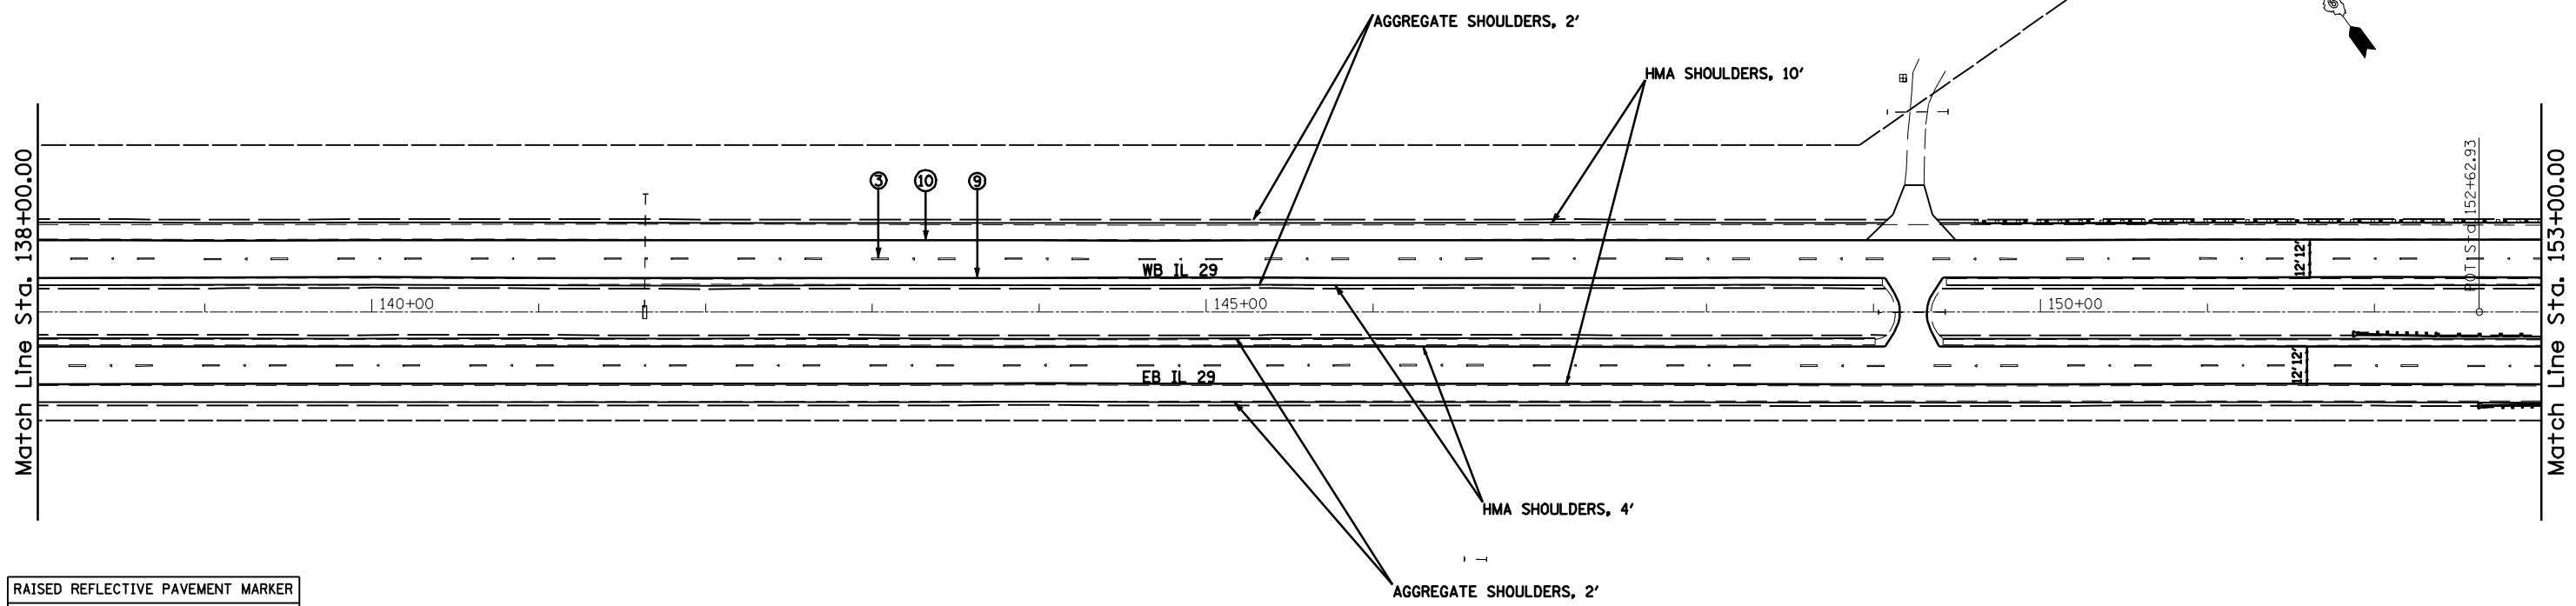

PAVEMENT MARKING LEGEND			
①	THERMOPLASTIC PAVEMENT MARKING - LINE 5"	(YELLOW)	
②	THERMOPLASTIC PAVEMENT MARKING - LINE 5"	(WHITE)	
③	PREFORMED PLASTIC PAVEMENT MARKING, TYPE B - INLAID - LINE 5"	(WHITE)	
④	PREFORMED PLASTIC PAVEMENT MARKING, TYPE B - INLAID - LINE 6"	(WHITE)	
⑤	PREFORMED PLASTIC PAVEMENT MARKING, TYPE B - INLAID - LINE 8"	(WHITE)	
⑥	PREFORMED PLASTIC PAVEMENT MARKING, TYPE B - INLAID - LINE 12"	(WHITE)	
⑦	PREFORMED PLASTIC PAVEMENT MARKING, TYPE B - INLAID - LINE 24"	(WHITE)	
⑧	PREFORMED PLASTIC PAVEMENT MARKING, TYPE B - INLAID - LETTERS AND SYMBOLS	(WHITE)	
⑨	URETHANE PAVEMENT MARKING - LINE 5"	(YELLOW)	
⑩	URETHANE PAVEMENT MARKING - LINE 5"	(WHITE)	
⑪	URETHANE PAVEMENT MARKING - LINE 8"	(WHITE)	
⑫	URETHANE PAVEMENT MARKING - LINE 24"	(WHITE)	
⑬	URETHANE PAVEMENT MARKING - LETTERS AND SYMBOLS, SPECIAL	(WHITE)	

RAISED REFLECTIVE PAVEMENT MARKER	
▲	- ONE-WAY AMBER MARKER
▽	- ONE-WAY CRYSTAL MARKER
◆	- TWO-WAY MARKER