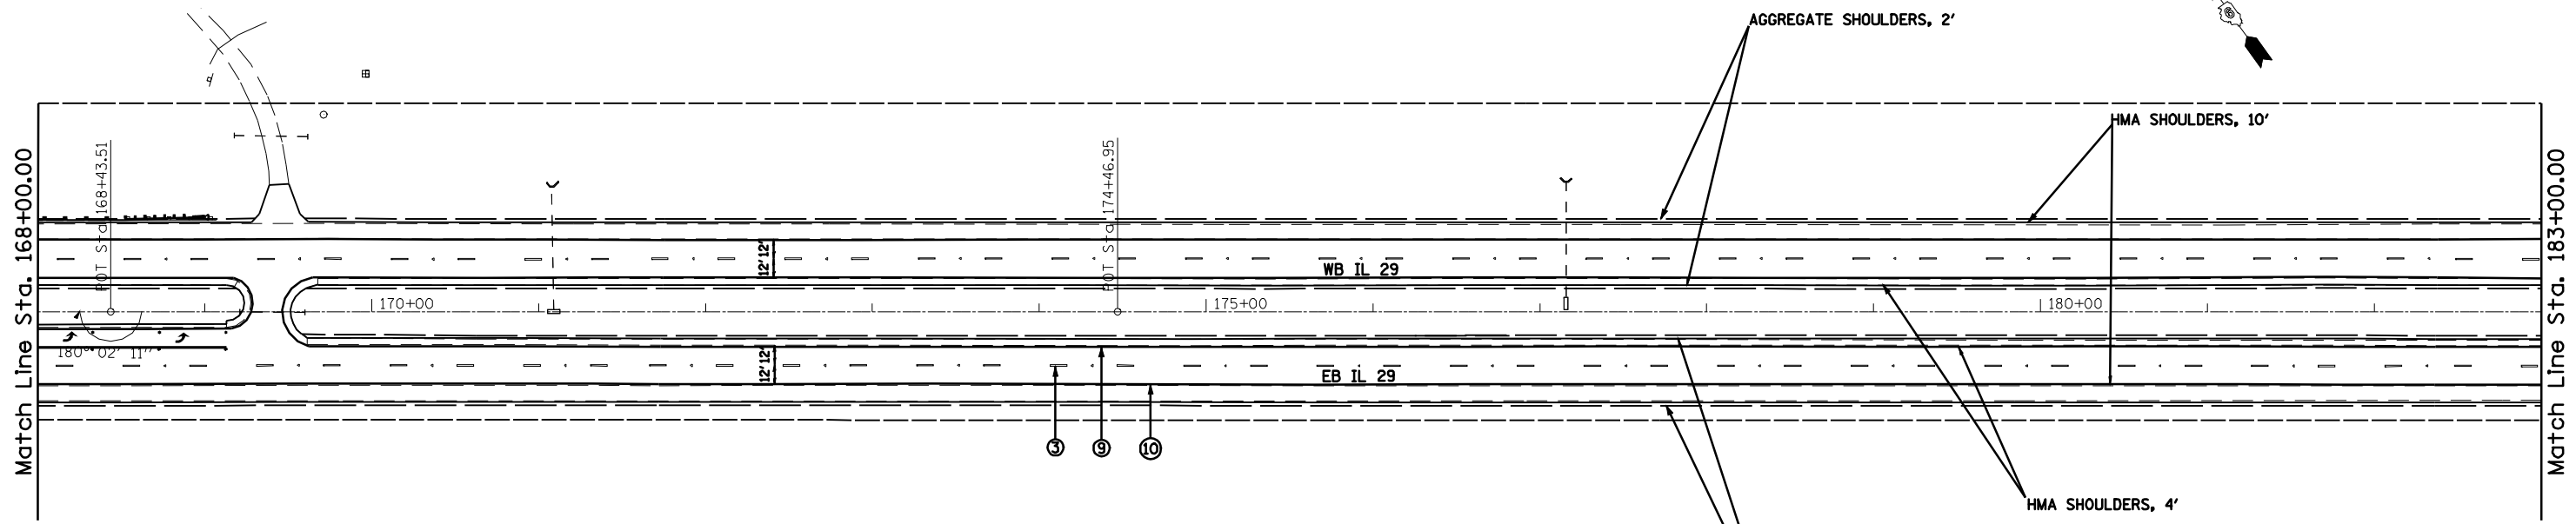

PAVEMENT MARKING LEGEND					
①	THERMOPLASTIC PAVEMENT MARKING - LINE 5"	(YELLOW)	⑧	PREFORMED PLASTIC PAVEMENT MARKING, TYPE B - INLAID - LETTERS AND SYMBOLS	(WHITE)
②	THERMOPLASTIC PAVEMENT MARKING - LINE 5"	(WHITE)	⑨	URETHANE PAVEMENT MARKING - LINE 5"	(YELLOW)
③	PREFORMED PLASTIC PAVEMENT MARKING, TYPE B - INLAID - LINE 5"	(WHITE)	⑩	URETHANE PAVEMENT MARKING - LINE 5"	(WHITE)
④	PREFORMED PLASTIC PAVEMENT MARKING, TYPE B - INLAID - LINE 6"	(WHITE)	⑪	URETHANE PAVEMENT MARKING - LINE 8"	(WHITE)
⑤	PREFORMED PLASTIC PAVEMENT MARKING, TYPE B - INLAID - LINE 8"	(WHITE)	⑫	URETHANE PAVEMENT MARKING - LINE 24"	(WHITE)
⑥	PREFORMED PLASTIC PAVEMENT MARKING, TYPE B - INLAID - LINE 12"	(WHITE)	⑬	URETHANE PAVEMENT MARKING - LETTERS AND SYMBOLS, SPECIAL	(WHITE)
⑦	PREFORMED PLASTIC PAVEMENT MARKING, TYPE B - INLAID - LINE 24"	(WHITE)			

RAISED REFLECTIVE PAVEMENT MARKER	
▲	- ONE-WAY AMBER MARKER
▽	- ONE-WAY CRYSTAL MARKER
◆	- TWO-WAY MARKER