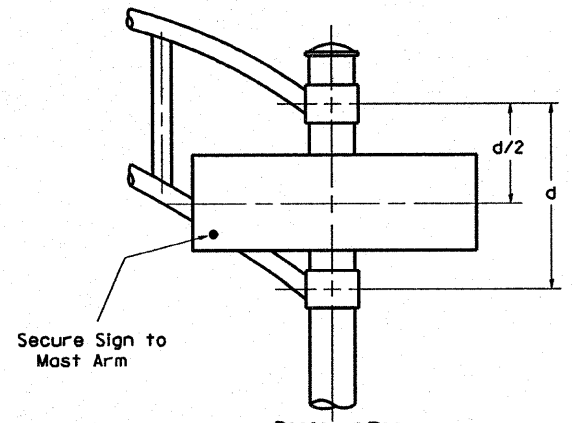

**GENERAL NOTES**

- WHERE MAST ARM MOUNTED STREET NAME SIGNS ARE SPECIFIED, THE MAST ARM ASSEMBLY AND POLES SHALL BE DESIGNED TO SUPPORT THE LOADINGS CALLED FOR ON STANDARDS 834001, 834006 AND 834011, AS APPLICABLE, PLUS TWO (2) SIGN PANELS 2'-6" x 6'-0" MOUNTED AS SHOWN. THE DESIGN SHALL BE IN ACCORDANCE WITH THE REQUIREMENTS OF THE CURRENT "STANDARD SPECIFICATIONS FOR STRUCTURAL SUPPORTS FOR HIGHWAY SIGNS, LUMINAIRES, AND TRAFFIC SIGNALS" AS PUBLISHED BY THE AMERICAN ASSOCIATION OF STATE HIGHWAY AND TRANSPORTATION OFFICIALS FOR 80 M.P.H. WIND VELOCITY.
- ALL SIGNS SHALL HAVE A WHITE REFLECTORIZED LEGEND AND BORDER ON A GREEN REFLECTORIZED BACKGROUND, TYPE A SHEETING.
- THE SIGN LENGTH SHOULD BE INCREASED IN 6-INCH INCREMENTS, BUT THE OVERALL LENGTH SHOULD NOT EXCEED 6'-0".
- ALL BORDERS SHALL BE 3/4" WIDE AND CORNER RADIUS SHALL BE 2-1/4".
- SIGNFIX ALUMINUM CHANNEL FRAMING SYSTEM SHALL BE USED FOR ALL SIGNS ATTACHED TO SIGNAL POLES AND POSTS. LOCAL SUPPLIERS OF THE SIGNFIX ALUMINUM CHANNEL FRAMING SYSTEM ARE:
  - \* A.K.T. CORPORATION SCHAUMBURG, IL
  - \* AMERICAN FABRICATION CO. CHICAGO HEIGHTS, IL
  - \* TUCKER COMPANY, INC. WAUWATOSA, WI
  - \* WESTERN TRAFFIC CONTROL INC. CICERO, IL

- PARTS LISTING:**
- SIGN CHANNEL PART #HPN053 (MED. CHANNEL)
  - SIGN SCREWS 1/4" x 14 x 1" H.W.H. #3
  - BRACKETS PART #HPN034 (UNIVERSAL)
  - CHANNEL CLAMPS WITH STAINLESS STEEL STRAPPING

OTHER BRANDS OF MOUNTING HARDWARE ARE ACCEPTABLE, BASED UPON THE DEPARTMENT'S APPROVAL AND COMPATIBILITY WITH THE CHANNEL/BRACKET OF THE ABOVE PRODUCT.