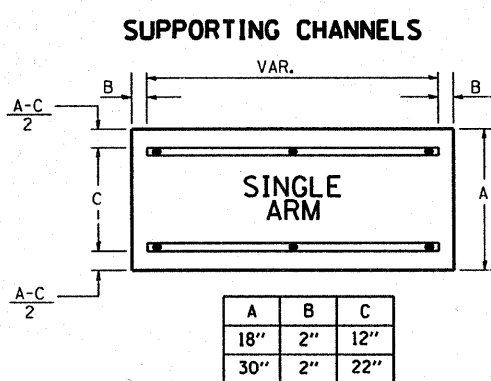

Upper Case To Lower Case
Spacing Chart 8-6 Inch Series "C & D"

EXAMPLE, 2³ DENOTES 3/8"

SERIES	SECOND LETTER															
	acde		bhikl		f w		j		s t		v y		x		z	
	C	D	C	D	C	D	C	D	C	D	C	D	C	D	C	D
A W X	1²	1⁴	1⁴	1⁵	1²	1⁴	0⁶	1⁰	1¹	1⁴	0⁶	1⁰	1¹	1²	1²	1⁴
B	1⁴	1⁵	2⁰	2¹	1⁴	1⁵	1¹	1²	1⁴	1⁵	1²	1⁴	1²	1⁴	1⁶	1⁷
C E G	1⁴	1⁵	2⁰	2¹	1²	1⁴	0⁶	1⁰	1²	1⁴	1²	1⁴	1⁴	1⁵	1⁴	1⁵
D O O R	1⁴	1⁵	2⁰	2¹	1⁴	1⁵	0⁶	1⁰	1²	1⁴	1²	1⁴	1⁴	1⁵	1⁴	1⁵
F	0⁵	0⁶	1⁴	1⁵	0⁶	1⁰	0⁵	0⁶	0⁶	1⁰	0⁶	1⁰	0⁶	1⁰	1¹	1²
H I M N	2⁰	2¹	2²	2⁴	2⁰	2¹	1⁴	1⁵	1⁶	1⁷	1⁶	1⁷	2⁰	2¹	2⁰	2¹
J U	2⁰	2¹	2⁰	2¹	1⁶	1⁷	1⁴	1⁵	1⁶	1⁷	1⁶	1⁷	1⁶	1⁷	2⁰	2¹
K L	1¹	1²	1⁶	1⁷	1¹	1²	0⁵	0⁶	1¹	1²	1¹	1²	1¹	1²	1²	1⁴
P	1²	1⁴	1⁴	1⁵	1²	1⁴	0⁵	0⁶	1¹	1²	1¹	1²	1²	1⁴	1²	1⁴
S	1²	1⁴	1⁶	1⁷	1²	1⁴	0⁶	1⁰	1²	1⁴	1²	1⁴	1²	1⁴	1²	1⁴
T	1¹	1²	1⁶	1⁷	0⁶	1⁰	0⁶	1⁰	1¹	1²	1¹	1²	1¹	1²	1²	1⁴
V	0⁶	1⁰	1⁴	1⁵	1¹	1²	0⁶	1⁰	1²	1⁴	1²	1⁴	1²	1⁴	1²	1⁴
Y	0⁵	0⁶	1⁴	1⁵	0⁶	1⁰	0⁵	0⁶	0⁵	0⁷	0⁵	0⁶	0⁶	1⁰	1¹	1²
Z	1⁶	1⁷	2²	2⁴	1⁶	1⁷	1²	1⁴	1⁶	1⁷	1⁶	1⁷	1⁶	1⁷	2⁰	2¹

Lower Case To Lower Case
Spacing Chart 6 Inch Series "C & D"

SERIES	SECOND LETTER															
	acde		bhikl		f w		j		s t		v y		x		z	
	C	D	C	D	C	D	C	D	C	D	C	D	C	D	C	D
ad h g i j	1⁶	1⁷	2²	2⁴	1⁶	1⁷	1²	1⁴	1⁴	1⁵	1⁴	1⁵	1⁶	1⁷	1⁶	1⁷
l m n q u																
b f k o p s	1²	1⁴	1⁶	1⁷	1¹	1²	0⁵	0⁶	1¹	1²	1¹	1²	1²	1⁴	1²	1⁴
c e	1²	1⁴	1⁶	1⁷	1²	1⁴	0⁶	1⁰	1²	1⁴	1²	1⁴	1²	1⁴	1²	1⁴
r	0⁶	1⁰	1²	1⁴	0⁶	1⁰	0³	0³	0⁵	0⁶	0⁵	0⁶	0⁶	1⁰	0⁶	1⁰
t z	1²	1⁴	1⁶	1⁷	1²	1⁴	0⁶	1⁰	1¹	1²	1¹	1²	1²	1⁴	1²	1⁴
v y	1¹	1²	1⁴	1⁵	1¹	1²	0⁵	0⁶	0⁶	1⁰	0⁶	1⁰	1¹	1²	1¹	1²
w	1¹	1²	1⁴	1⁵	1¹	1²	0⁵	0⁶	1¹	1²	1¹	1²	1¹	1²	1²	1⁴
x	1²	1⁴	1⁶	1⁷	1¹	1²	0⁵	0⁶	1¹	1²	1¹	1²	1¹	1²	1²	1⁴

Number To Number
Spacing Chart 8 Inch Series "C & D"

SERIES	SECOND NUMBER																			
	0		1		2		3		4		5		6		7		8		9	
	C	D	C	D	C	D	C	D	C	D	C	D	C	D	C	D	C	D	C	D
0 9	1⁶	1⁷	1⁶	1⁷	1⁴	1⁵	1²	1⁴	1⁴	1⁵	1⁴	1⁵	1⁶	1⁷	1²	1⁴	1⁶	1⁷	1⁶	1⁷
1	2⁰	2¹	2⁰	2¹	2⁰	2¹	1⁶	1⁷	1⁴	1⁵	2⁰	2¹	2⁰	2¹	1⁴	1⁵	2⁰	2¹	2⁰	2¹
2 3 4	1⁴	1⁵	1⁴	1⁵	1⁴	1⁵	1²	1⁴	1²	1⁴	1⁴	1⁵	1⁴	1⁵	1¹	1²	1⁶	1⁷	1⁴	1⁵
5	1⁴	1⁵	1⁴	1⁵	1⁴	1⁵	1¹	1²	1¹	1²	1⁴	1⁵	1⁴	1⁵	1¹	1²	1⁴	1⁵	1⁴	1⁵
6	1⁶	1⁷	1⁴	1⁵	1⁴	1⁵	1²	1⁵	1²	1⁴	1⁴	1⁵	1⁴	1⁵	1¹	1²	1⁴	1⁵	1⁴	1⁵
7	1²	1⁴	1²	1⁴	1⁴	1⁵	1²	1⁵	0⁵	0⁶	1²	1⁴	1⁴	1⁵	1¹	1²	1⁴	1⁵	1²	1⁴
8	1⁶	1⁷	1⁶	1⁷	1⁴	1⁵	1²	1⁵	1²	1⁴	1⁴	1⁵	1⁶	1⁷	1²	1⁴	1⁶	1⁷	1⁴	1⁵

UPPER AND LOWER CASE LETTER WIDTHS

LETTERS	6 INCH UPPER CASE LETTERS				8 INCH UPPER CASE LETTERS				LETTERS	6 INCH LOWER CASE LETTERS	
	SERIES		SERIES		SERIES		SERIES			C	D
	C	D	C	D	C	D	C	D		C	D
A	3⁶	5⁰	5⁰	6⁵	a	3⁵	4²				
B	3²	4⁰	4³	5³	b	3⁵	4²				
C	3²	4⁰	4³	5³	c	3⁵	4¹				
D	3²	4⁰	4³	5³	d	3⁵	4²				
E	3⁰	3⁵	4⁰	4⁷	e	3⁵	4²				
F	3⁰	3⁵	4⁰	4⁷	f	2³	2⁶				
G	3²	4⁰	4³	5³	g	3⁵	4²				
H	3²	4⁰	4³	5³	h	3⁵	4²				
I	0⁷	0⁷	1¹	1²	i	1¹	1¹				
J	3⁰	3⁶	4⁰	5⁰	j	2⁰	2²				
K	3²	4¹	4³	5⁴	k	3⁵	4²				
L	3⁰	3⁵	4⁰	4⁷	l	1¹	1¹				
M	3⁷	4⁵	5¹	6¹	m	6⁰	7⁰				
N	3²	4⁰	4³	5³	n	3⁵	4²				
O	3⁴	4²	4⁵	5⁵	o	3⁶	4³				
P	3²	4⁰	4³	5³	p	3⁵	4²				
Q	3⁴	4²	4⁵	5⁵	q	3⁵	4²				
R	3²	4⁰	4³	5³	r	2⁶	3²				
S	3²	4⁰	4³	5³	s	3⁶	4²				
T	3⁰	3⁵	4⁰	4⁷	t	2⁷	3²				
U	3²	4⁰	4³	5³	u	3⁵	4²				
V	3⁵	4⁴	4⁷	6⁰	v	4²	4⁷				
W	4⁴	5²	6⁰	7⁰	w	5⁵	6⁴				
X	3⁴	4⁰	4⁵	5³	x	4⁴	5¹				
Y	3⁶	5⁰	5⁰	6⁶	y	4⁶	5³				
Z	3²	4⁰	4³	5³	z	3⁶	4³				

NUMBER	6 INCH SERIES		8 INCH SERIES	
	C	D	C	D
1	1²	1⁴	1⁵