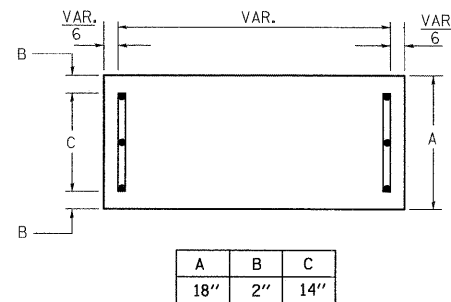

NOTE: SIGN DIMENSIONS ARE IN ENGLISH UNITS

PANEL SIGN DESIGN TYPE 2

\_\_\_ Sq. M. each  
 \_\_\_ Sq. Ft. each  
 \_\_\_ Required  
 Design Series \_\_\_

GENERAL NOTES

- WHERE MAST ARM MOUNTED STREET NAME SIGNS ARE SPECIFIED, THE MAST ARM ASSEMBLY AND POLES SHALL BE DESIGNED TO SUPPORT THE LOADINGS CALLED FOR ON STANDARDS 834001, 834006 AND 834011, AS APPLICABLE, PLUS TWO (2) SIGN PANELS 2'-6" x 6'-0" MOUNTED AS SHOWN. THE DESIGN SHALL BE IN ACCORDANCE WITH THE REQUIREMENTS OF THE CURRENT "STANDARD SPECIFICATIONS FOR STRUCTURAL SUPPORTS FOR HIGHWAY SIGNS, LUMINAIRES, AND TRAFFIC SIGNALS" AS PUBLISHED BY THE AMERICAN ASSOCIATION OF STATE HIGHWAY AND TRANSPORTATION OFFICIALS FOR 80 M.P.H. WIND VELOCITY.
  - ALL SIGNS SHALL HAVE A WHITE REFLECTORIZED LEGEND AND BORDER ON A GREEN REFLECTORIZED BACKGROUND, TYPE A SHEETING.
  - THE SIGN LENGTH SHOULD BE INCREASED IN 6-INCH INCREMENTS, BUT THE OVERALL LENGTH SHOULD NOT EXCEED 6'-0".
  - ALL BORDERS SHALL BE 3/4" WIDE AND CORNER RADIUS SHALL BE 2-1/4".
  - SIGNFIX ALUMINUM CHANNEL FRAMING SYSTEM SHALL BE USED FOR ALL SIGNS ATTACHED TO SIGNAL POLES AND POSTS. LOCAL SUPPLIERS OF THE SIGNFIX ALUMINUM CHANNEL FRAMING SYSTEM ARE:
    - \* A.K.T. CORPORATION
    - \* TUCKER COMPANY, INC.
    - \* AMERICAN FABRICATION CO.
    - \* WESTERN TRAFFIC CONTROL INC.
- PARTS LISTING:  
 SIGN CHANNEL PART #HPN053 (MED. CHANNEL)  
 SIGN SCREWS 1/4" x 14 x 1" H.W.H. #3  
 BRACKETS CHANNEL CLAMPS WITH STAINLESS STEEL STRAPPING PART #HPN034 (UNIVERSAL)  
 CHANNEL CLAMPS WITH STAINLESS STEEL STRAPPING  
 OTHER BRANDS OF MOUNTING HARDWARE ARE ACCEPTABLE, BASED UPON THE DEPARTMENT'S APPROVAL AND COMPATIBILITY WITH THE CHANNEL/BACKET OF THE ABOVE PRODUCT.

SUPPORTING CHANNELS

SUPPORTING CHANNELS

DUAL ARM  
 SIGNFIX ALUMINUM CHANNEL FRAMING SYSTEM  
 Shall be used. See Note #5.

Upper Case To Lower Case  
 Spacing Chart 8-6 Inch Series "C & D"

EXAMPLE, 2<sup>3</sup> DENOTES 3/8