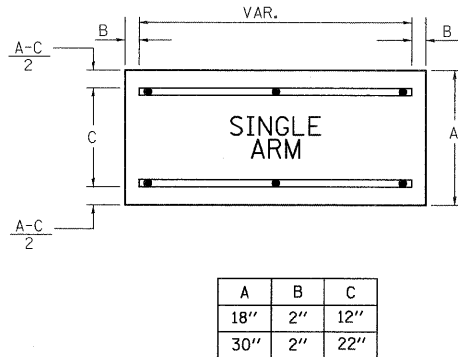

NOTE: SIGN DIMENSIONS ARE IN ENGLISH UNITS

PANEL SIGN DESIGN TYPE 2

\_\_\_ Sq. M. each  
 \_\_\_ Sq. Ft. each  
 \_\_\_ Required  
 Design Series \_\_\_

GENERAL NOTES

- WHERE MAST ARM MOUNTED STREET NAME SIGNS ARE SPECIFIED, THE MAST ARM ASSEMBLY AND POLES SHALL BE DESIGNED TO SUPPORT THE LOADINGS CALLED FOR ON STANDARDS 834001, 834006 AND 834011, AS APPLICABLE, PLUS TWO (2) SIGN PANELS 2'-6" x 6'-0" MOUNTED AS SHOWN. THE DESIGN SHALL BE IN ACCORDANCE WITH THE REQUIREMENTS OF THE CURRENT "STANDARD SPECIFICATIONS FOR STRUCTURAL SUPPORTS FOR HIGHWAY SIGNS, LUMINAIRES, AND TRAFFIC SIGNALS" AS PUBLISHED BY THE AMERICAN ASSOCIATION OF STATE HIGHWAY AND TRANSPORTATION OFFICIALS FOR 80 M.P.H. WIND VELOCITY.
  - ALL SIGNS SHALL HAVE A WHITE REFLECTORIZED LEGEND AND BORDER ON A GREEN REFLECTORIZED BACKGROUND, TYPE A SHEETING.
  - THE SIGN LENGTH SHOULD BE INCREASED IN 6-INCH INCREMENTS, BUT THE OVERALL LENGTH SHOULD NOT EXCEED 6'-0".
  - ALL BORDERS SHALL BE 3/4" WIDE AND CORNER RADIUS SHALL BE 2-1/4".
  - SIGNFIX ALUMINUM CHANNEL FRAMING SYSTEM SHALL BE USED FOR ALL SIGNS ATTACHED TO SIGNAL POLES AND POSTS. LOCAL SUPPLIERS OF THE SIGNFIX ALUMINUM CHANNEL FRAMING SYSTEM ARE:
    - \* A.K.T. CORPORATION
    - \* TUCKER COMPANY, INC.
    - \* AMERICAN FABRICATION CO.
    - \* WESTERN TRAFFIC CONTROL INC.
- PARTS LISTING:  
 SIGN CHANNEL PART #HPN053 (MED. CHANNEL)  
 SIGN SCREWS 1/4" x 14 x 1" H.W.H. #3  
 BRACKETS CHANNEL CLAMPS WITH STAINLESS STEEL STRAPPING PART #HPN034 (UNIVERSAL)  
 CHANNEL CLAMPS WITH STAINLESS STEEL STRAPPING  
 OTHER BRANDS OF MOUNTING HARDWARE ARE ACCEPTABLE, BASED UPON THE DEPARTMENT'S APPROVAL AND COMPATIBILITY WITH THE CHANNEL/BACKET OF THE ABOVE PRODUCT.

SUPPORTING CHANNELS

SUPPORTING CHANNELS

DUAL ARM  
 SIGNFIX ALUMINUM CHANNEL FRAMING SYSTEM  
 Shall be used. See Note #5.

Upper Case To Lower Case  
 Spacing Chart 8-6 Inch Series "C & D"

EXAMPLE, 2<sup>3</sup> DENOTES 3/8