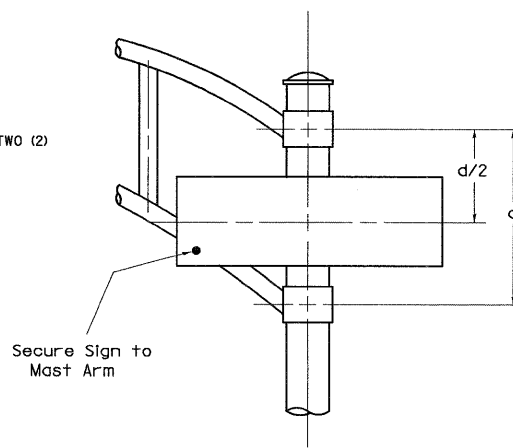

NOTE: SIGN DIMENSIONS ARE IN ENGLISH UNITS

PANEL SIGN DESIGN TYPE 2

\_\_\_ Sq. M. each  
 \_\_\_ Sq. Ft. each  
 \_\_\_ Required  
 Design Series \_\_\_

GENERAL NOTES

- WHERE MAST ARM MOUNTED STREET NAME SIGNS ARE SPECIFIED, THE MAST ARM ASSEMBLY AND POLES SHALL BE DESIGNED TO SUPPORT THE LOADINGS CALLED FOR ON STANDARDS 834001, 834006 AND 834011, AS APPLICABLE, PLUS TWO (2) SIGN PANELS 2'-6" x 6'-0" MOUNTED AS SHOWN. THE DESIGN SHALL BE IN ACCORDANCE WITH THE REQUIREMENTS OF THE CURRENT "STANDARD SPECIFICATIONS FOR STRUCTURAL SUPPORTS FOR HIGHWAY SIGNS, LUMINAIRES, AND TRAFFIC SIGNALS" AS PUBLISHED BY THE AMERICAN ASSOCIATION OF STATE HIGHWAY AND TRANSPORTATION OFFICIALS FOR 80 M.P.H. WIND VELOCITY.
  - ALL SIGNS SHALL HAVE A WHITE REFLECTORIZED LEGEND AND BORDER ON A GREEN REFLECTORIZED BACKGROUND, TYPE A SHEETING.
  - THE SIGN LENGTH SHOULD BE INCREASED IN 6-INCH INCREMENTS, BUT THE OVERALL LENGTH SHOULD NOT EXCEED 6'-0".
  - ALL BORDERS SHALL BE 3/4" WIDE AND CORNER RADIUS SHALL BE 2-1/4".
  - SIGNFIX ALUMINUM CHANNEL FRAMING SYSTEM SHALL BE USED FOR ALL SIGNS ATTACHED TO SIGNAL POLES AND POSTS. LOCAL SUPPLIERS OF THE SIGNFIX ALUMINUM CHANNEL FRAMING SYSTEM ARE:
    - \* A.K.T. CORPORATION
    - \* TUCKER COMPANY, INC.
    - \* AMERICAN FABRICATION CO.
    - \* WESTERN TRAFFIC CONTROL INC.
- PARTS LISTING:  
 SIGN CHANNEL PART #HPN053 (MED. CHANNEL)  
 SIGN SCREWS 1/4" x 14 x 1" H.W.H. #3  
 BRACKETS CHANNEL CLAMPS WITH STAINLESS STEEL STRAPPING PART #HPN034 (UNIVERSAL)  
 CHANNEL CLAMPS WITH STAINLESS STEEL STRAPPING  
 OTHER BRANDS OF MOUNTING HARDWARE ARE ACCEPTABLE, BASED UPON THE DEPARTMENT'S APPROVAL AND COMPATIBILITY WITH THE CHANNEL/BACKET OF THE ABOVE PRODUCT.

SUPPORTING CHANNELS

SUPPORTING CHANNELS

DUAL ARM  
 SIGNFIX ALUMINUM CHANNEL FRAMING SYSTEM  
 Shall be used. See Note #5.

Upper Case To Lower Case  
 Spacing Chart 8-6 Inch Series "C & D"

EXAMPLE, 2<sup>3</sup> DENOTES 3/8