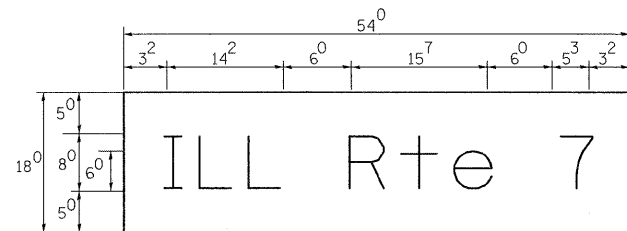

PANEL SIGN DESIGN TYPE 1

\_\_\_ Sq. M. each  
 6.75 Sq. Ft. each  
 2 Required  
 Design Series D

\_\_\_ Sq. M. each  
 6.8 Sq. Ft. each  
 2 Required  
 Design Series D

\_\_\_ Sq. M. each  
 \_\_\_ Sq. Ft. each  
 \_\_\_ Required  
 Design Series \_\_\_

NOTE: SIGN DIMENSIONS ARE IN ENGLISH UNITS

PANEL SIGN DESIGN TYPE 2

\_\_\_ Sq. M. each  
 \_\_\_ Sq. Ft. each  
 \_\_\_ Required  
 Design Series \_\_\_

GENERAL NOTES

- WHERE MAST ARM MOUNTED STREET NAME SIGNS ARE SPECIFIED, THE MAST ARM ASSEMBLY AND POLES SHALL BE DESIGNED TO SUPPORT THE LOADINGS CALLED FOR ON STANDARDS 834001, 834006 AND 834011, AS APPLICABLE, PLUS TWO (2) SIGN PANELS 2'-6" x 6'-0" MOUNTED AS SHOWN. THE DESIGN SHALL BE IN ACCORDANCE WITH THE REQUIREMENTS OF THE CURRENT "STANDARD SPECIFICATIONS FOR STRUCTURAL SUPPORTS FOR HIGHWAY SIGNS, LUMINAIRES, AND TRAFFIC SIGNALS" AS PUBLISHED BY THE AMERICAN ASSOCIATION OF STATE HIGHWAY AND TRANSPORTATION OFFICIALS FOR 80 M.P.H. WIND VELOCITY.
  - ALL SIGNS SHALL HAVE A WHITE REFLECTORIZED LEGEND AND BORDER ON A GREEN REFLECTORIZED BACKGROUND, TYPE A SHEETING.
  - THE SIGN LENGTH SHOULD BE INCREASED IN 6-INCH INCREMENTS, BUT THE OVERALL LENGTH SHOULD NOT EXCEED 6'-0".
  - ALL BORDERS SHALL BE 3/4" WIDE AND CORNER RADIUS SHALL BE 2-1/4".
  - SIGNFIX ALUMINUM CHANNEL FRAMING SYSTEM SHALL BE USED FOR ALL SIGNS ATTACHED TO SIGNAL POLES AND POSTS. LOCAL SUPPLIERS OF THE SIGNFIX ALUMINUM CHANNEL FRAMING SYSTEM ARE:
    - \* A.K.T. CORPORATION
    - \* TUCKER COMPANY, INC.
    - \* AMERICAN FABRICATION CO.
    - \* WESTERN TRAFFIC CONTROL INC.
- PARTS LISTING:  
 SIGN CHANNEL PART #HPN053 (MED. CHANNEL)  
 SIGN SCREWS 1/4" x 14 x 1" H.W.H. #3  
 BRACKETS CHANNEL CLAMPS WITH STAINLESS STEEL STRAPPING PART #HPN034 (UNIVERSAL)  
 CHANNEL CLAMPS WITH STAINLESS STEEL STRAPPING  
 OTHER BRANDS OF MOUNTING HARDWARE ARE ACCEPTABLE, BASED UPON THE DEPARTMENT'S APPROVAL AND COMPATIBILITY WITH THE CHANNEL/BACKET OF THE ABOVE PRODUCT.