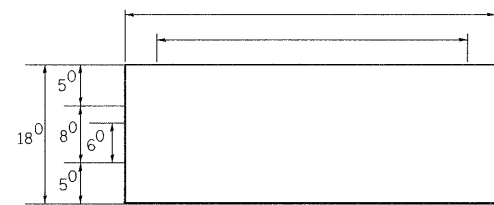

PANEL SIGN DESIGN TYPE 1

\_\_\_ Sq. M. each  
 6.75 Sq. Ft. each  
 2 Required  
 Design Series D

\_\_\_ Sq. M. each  
 6.8 Sq. Ft. each  
 2 Required  
 Design Series D

\_\_\_ Sq. M. each  
 \_\_\_ Sq. Ft. each  
 \_\_\_ Required  
 Design Series \_\_\_

NOTE: SIGN DIMENSIONS ARE IN ENGLISH UNITS

PANEL SIGN DESIGN TYPE 2

\_\_\_ Sq. M. each  
 \_\_\_ Sq. Ft. each  
 \_\_\_ Required  
 Design Series \_\_\_

GENERAL NOTES

- WHERE MAST ARM MOUNTED STREET NAME SIGNS ARE SPECIFIED, THE MAST ARM ASSEMBLY AND POLES SHALL BE DESIGNED TO SUPPORT THE LOADINGS CALLED FOR ON STANDARDS 834001, 834006 AND 834011, AS APPLICABLE, PLUS TWO (2) SIGN PANELS 2'-6" x 6'-0" MOUNTED AS SHOWN. THE DESIGN SHALL BE IN ACCORDANCE WITH THE REQUIREMENTS OF THE CURRENT "STANDARD SPECIFICATIONS FOR STRUCTURAL SUPPORTS FOR HIGHWAY SIGNS, LUMINAIRES, AND TRAFFIC SIGNALS" AS PUBLISHED BY THE AMERICAN ASSOCIATION OF STATE HIGHWAY AND TRANSPORTATION OFFICIALS FOR 80 M.P.H. WIND VELOCITY.
  - ALL SIGNS SHALL HAVE A WHITE REFLECTORIZED LEGEND AND BORDER ON A GREEN REFLECTORIZED BACKGROUND, TYPE A SHEETING.
  - THE SIGN LENGTH SHOULD BE INCREASED IN 6-INCH INCREMENTS, BUT THE OVERALL LENGTH SHOULD NOT EXCEED 6'-0".
  - ALL BORDERS SHALL BE 3/4" WIDE AND CORNER RADIUS SHALL BE 2-1/4".
  - SIGNFIX ALUMINUM CHANNEL FRAMING SYSTEM SHALL BE USED FOR ALL SIGNS ATTACHED TO SIGNAL POLES AND POSTS. LOCAL SUPPLIERS OF THE SIGNFIX ALUMINUM CHANNEL FRAMING SYSTEM ARE:
    - \* A.K.T. CORPORATION
    - \* TUCKER COMPANY, INC.
    - \* AMERICAN FABRICATION CO.
    - \* WESTERN TRAFFIC CONTROL INC.
- PARTS LISTING:  
 SIGN CHANNEL PART #HPN053 (MED. CHANNEL)  
 SIGN SCREWS 1/4" x 14 x 1" H.W.H. #3  
 BRACKETS CHANNEL CLAMPS WITH STAINLESS STEEL STRAPPING PART #HPN034 (UNIVERSAL)  
 CHANNEL CLAMPS WITH STAINLESS STEEL STRAPPING  
 OTHER BRANDS OF MOUNTING HARDWARE ARE ACCEPTABLE, BASED UPON THE DEPARTMENT'S APPROVAL AND COMPATIBILITY WITH THE CHANNEL/BACKET OF THE ABOVE PRODUCT.