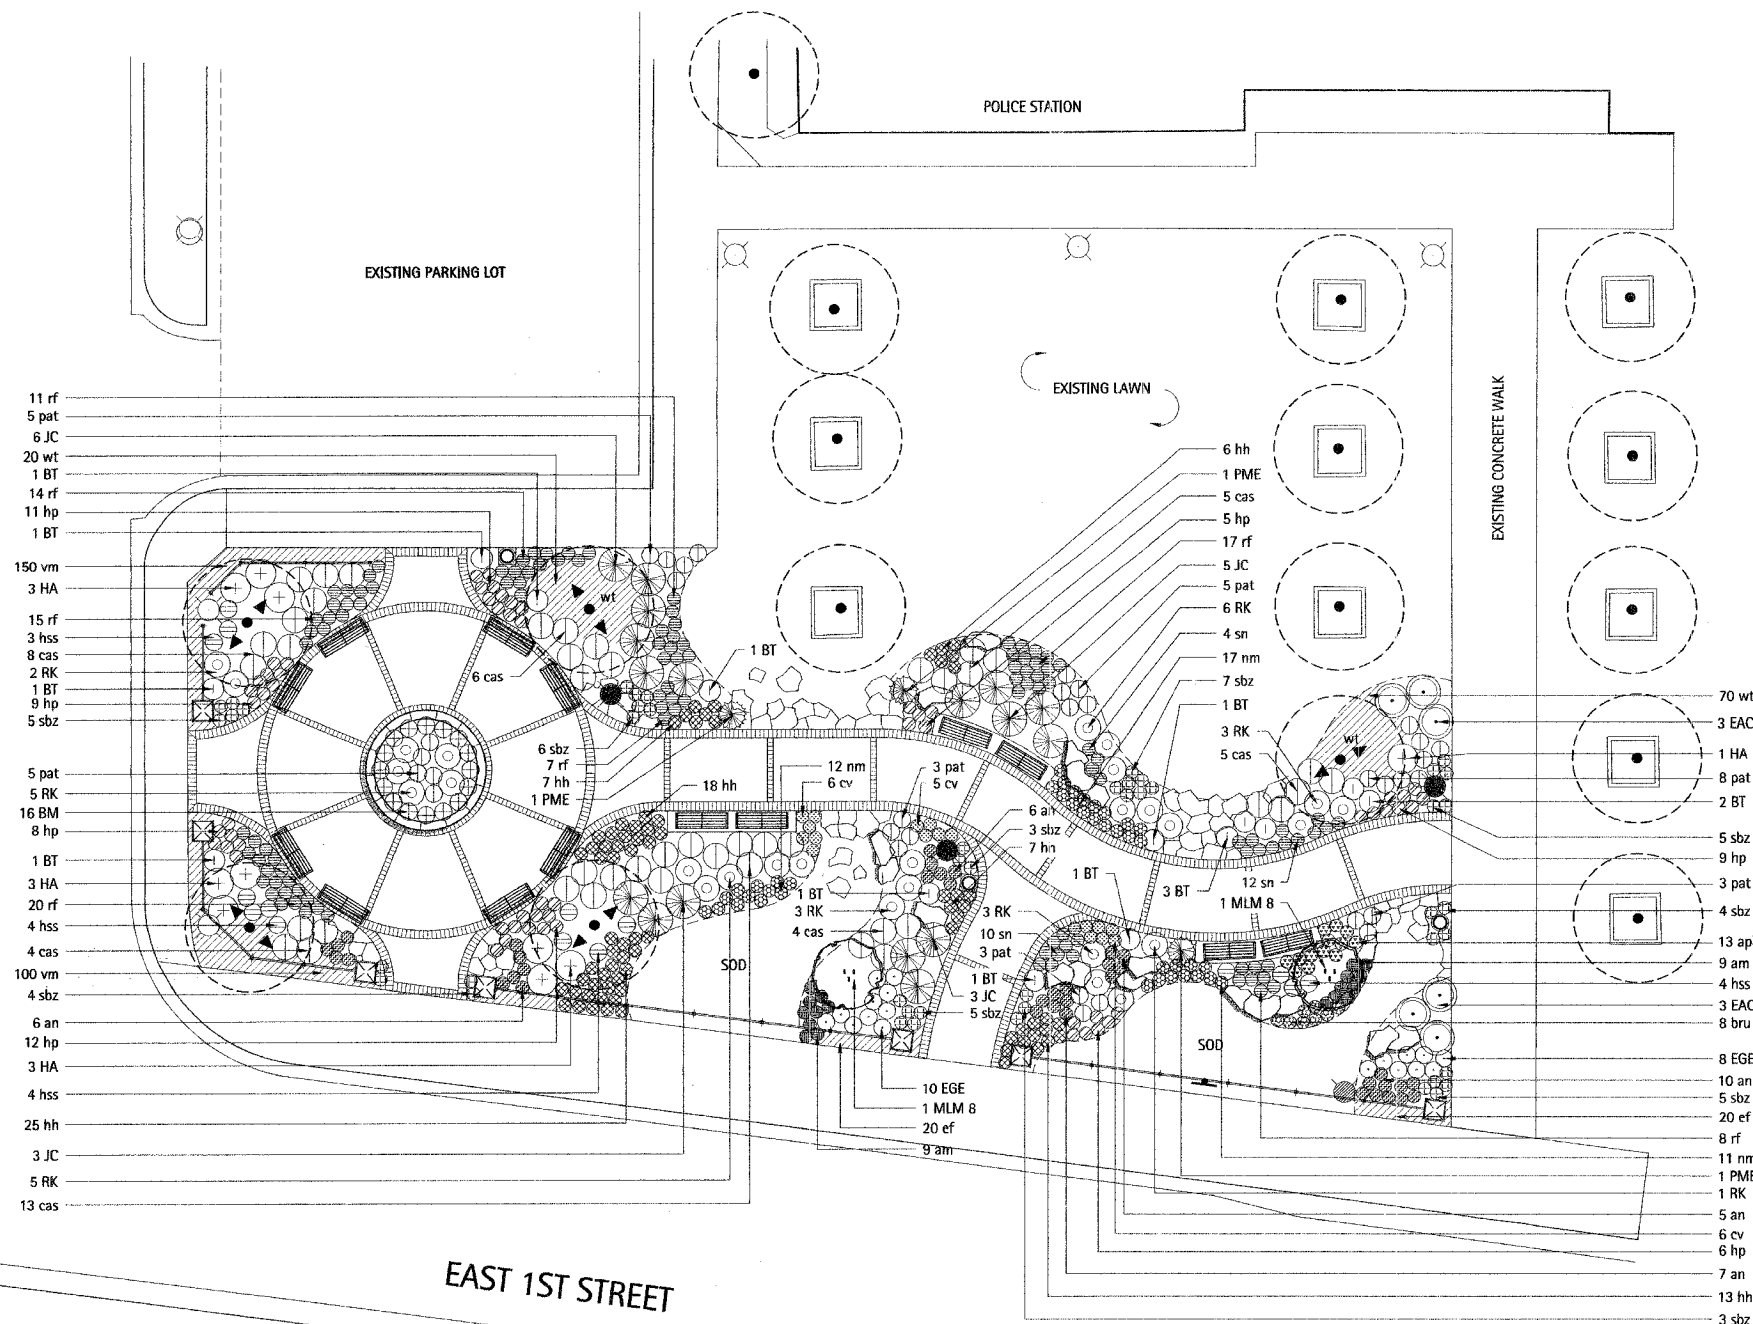

ISSUED FOR BID

LANDSCAPE PLAN

Revisions	Date
Issued for Bid	02/22/08

Date:	02/22/08
Drawn By:	MR, DS
Checked By:	ME

L-03

POLICE PLAZA Elmhurst, Illinois

PLANT LIST

Symbol	Qty	Botanic Name	Common Name	Size
ORNAMENTAL TREES				
MLM 8	7	Magnolia x taorensis 'Merill'	Dr. Merrill Magnolia	8' ht.
DECIDUOUS SHRUBS				
BT	14	Berberis thunbergii	Crimson Pyram Barberry	18-24" ht.
EAC 3	6	Euonymus alata 'Compactus'	Dwarf Winged Euonymus	30-35" ht.
EGE	18	Euonymus fortunei 'Emerald 'N' Gold'	Emerald 'N' Gold Euonymus	18-18" spr.
HA	10	Hydrangea arborescens 'Annabelle'	Annabelle Smooth Hydrangea	16-24" ht.
RK	28	Rosa 'Knockout'	Knockout Rose	2-3 gal.
EVERGREEN SHRUBS				
BM	18	Buxus microphylla 'Wintergreen'	Wintergreen Boxwood	18"-24" ht.
JC	17	Juniperus chinensis 'Sea Green'	Sea Green Juniper	24"-30" spr.
PME	3	Pinus mugo 'Eric'	Eric Mugo Pine	18-24" spr.
PERENNIALS & ORNAMENTAL GRASSES				
am	19	Alchemilla mollis	Lady's Mantle	1 gal.
an	34	Aster novae-angliae	Purple Dome New England Aster	1 gal.
apb	13	Astilbe 'Peach Blossom'	Peach Blossom Astilbe	1 gal.
bru	8	Brunnera macrophylla 'Jack Frost'	Jack Frost Brunnera	1 gal.
cas	45	Calamagrostis acutiflora 'Stricta'	Feather Reed Grass	1 gal.
cv	17	Carex verticillata 'Moonbeam'	Moonbeam Coropogon	1 gal.
hh	75	Hemerocallis 'Happy Returns'	Happy Returns Daylily	1 gal.
hp	60	Houstonia missouriensis 'Purple Palace'	Purple Palace Coral Bells	1 gal.
hst	15	Hosta 'Sun and Substance'	Sun and Substance Hosta	1 gal.
nm	40	Nepeta x mutabilis 'Blue Wonder'	Blue Wonder Catmint	1 gal.
pat	33	Perovskia atriplicifolia 'Longini'	Russian Sage	1 gal.
rf	52	Rudbeckia fulgida 'Goldstrum'	Black-eyed Susan	1 gal.
shr	47	Stachys byzantina	Lamb's Ears	1 gal.
sn	26	Salvia nemorosa 'East Friesland'	East Friesland Sage	1 gal.
GROUNDCOVERS				
ef	40	Euonymus fortunei 'Colorata'	Purpleleaf Wintercreeper	3" pot
vm	250	Vinca minor 'Bowles'	Bowles Periwinkle	3" pot
wt	90	Waldsteinia ternata	Barren Strawberry	quart

1 Landscape Plan
Scale: 1"=10'