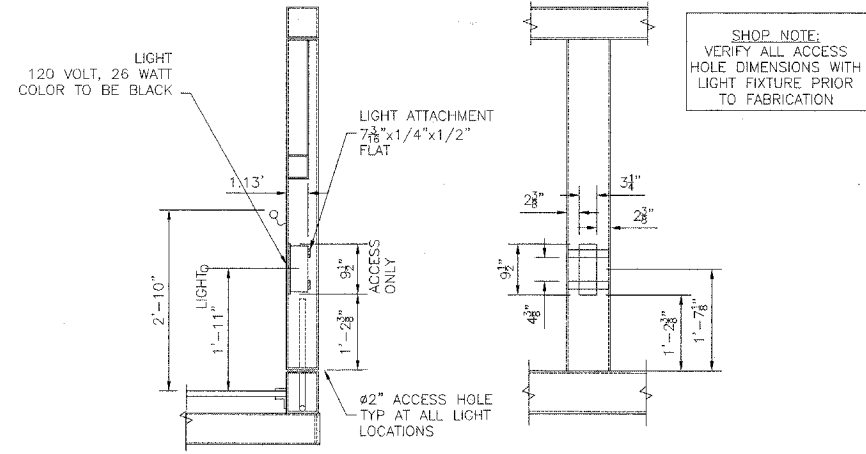

✱ = LIGHT LOCATIONS
 ○ = FESTOON LOCATIONS

LIGHT & OUTLET LAYOUT

LIGHT ELEVATION DETAILS

LIGHT DETAILS

SEE DECK LAYOUT FOR LOCATIONS

ELECTRICAL LAYOUT

Drawing file: W:\Projects\12506290 - Pedestrian Bridge Development\BRIDGE.dwg Mar 07, 2008 - 10:24am