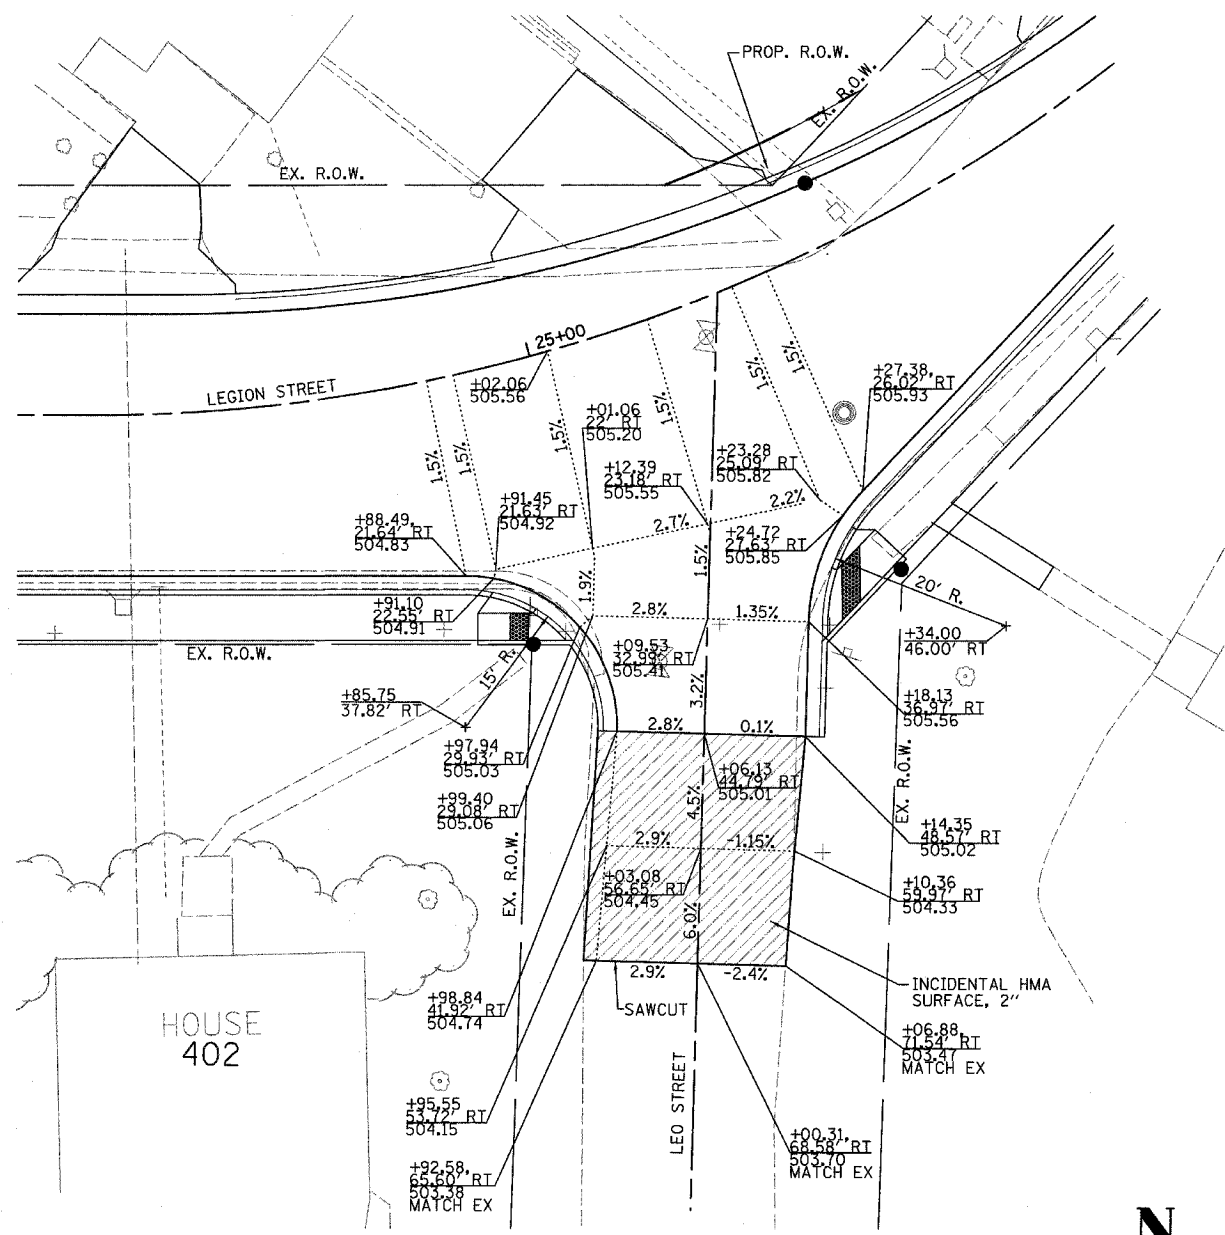

INTERSECTION LAYOUT  
 KUNZ STREET AND LEGION STREET

INTERSECTION LAYOUT  
 LEO STREET AND LEGION STREET

INTERSECTION DETAILS - LEGION ST.

PLOT DATE = 4/16/2008  
 FILE NAME = #FILE#  
 PLOT SCALE = #SCALE#  
 USER NAME = #USER#