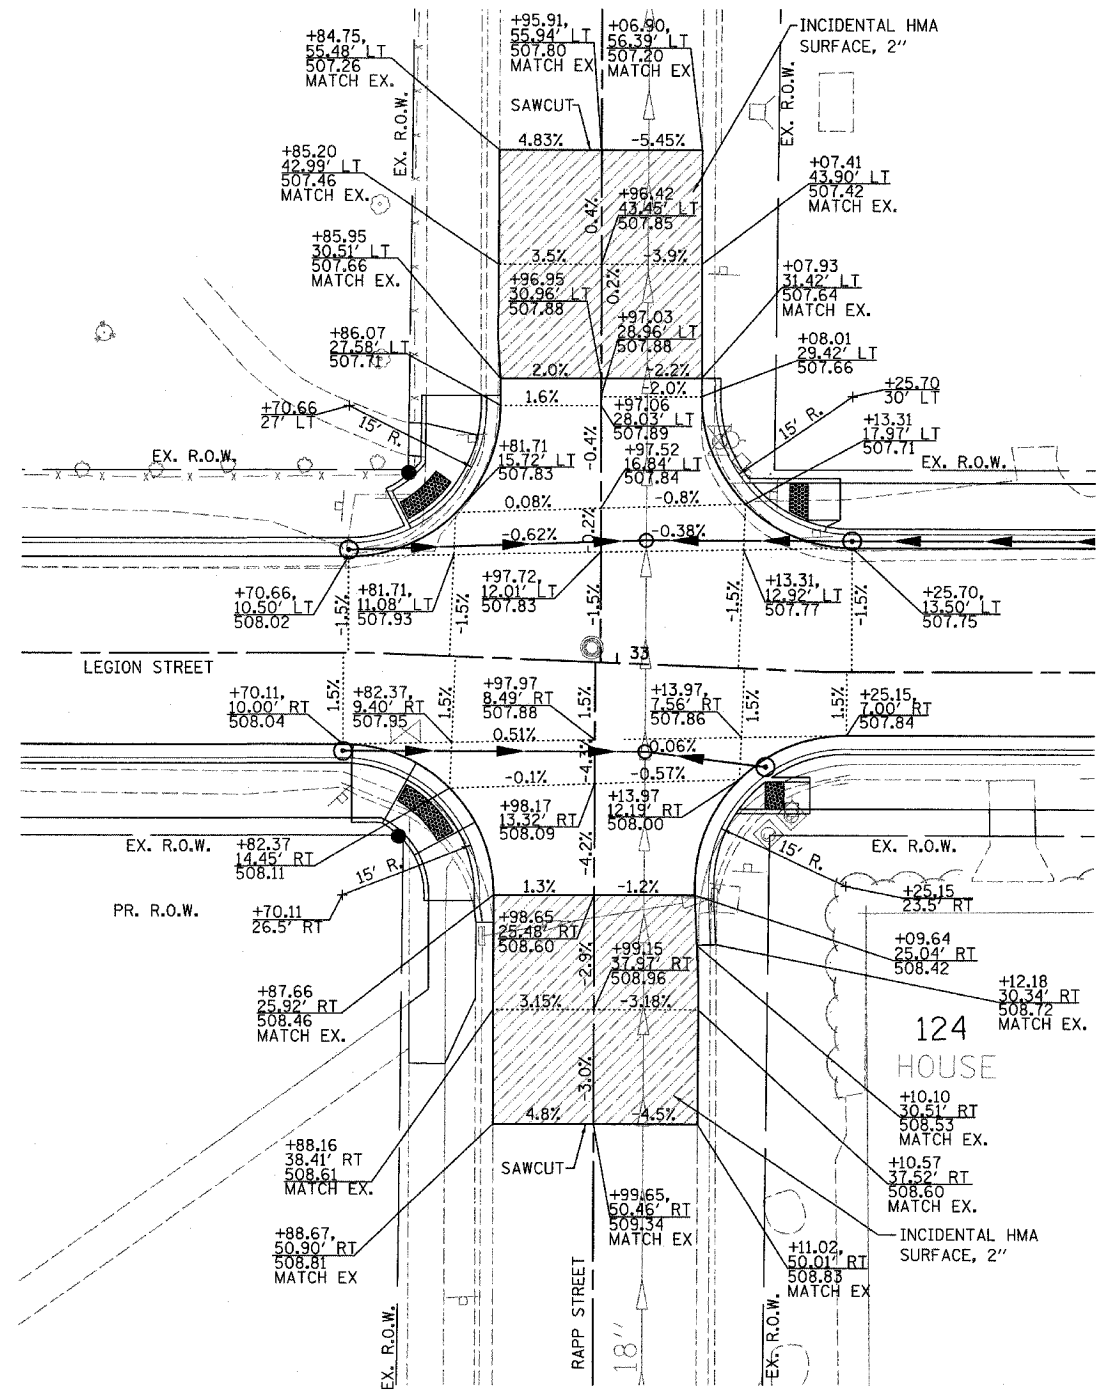

INTERSECTION LAYOUT
PARALLEL PARKING ALONG LEGION STREET

INTERSECTION LAYOUT
RAPP STREET AND LEGION STREET

PLOT DATE = 8/15/2008
 PLOT SCALE = 1/4" = 10'
 PLOT SCALE = 1/4" = 10'
 USER NAME = JUSER