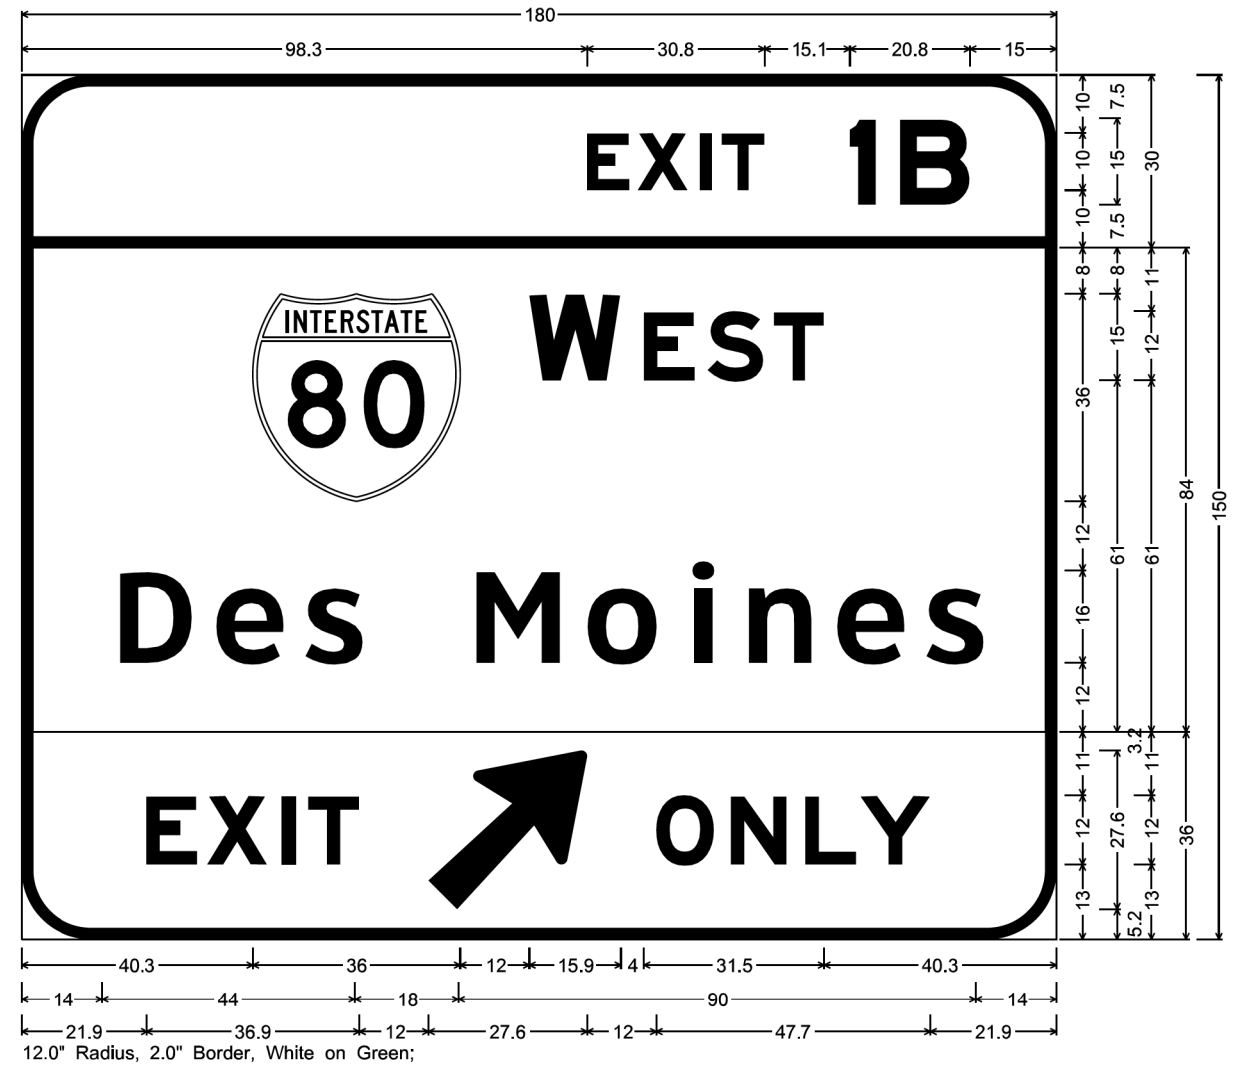

12.0" Radius, 2.0" Border, White on Green;
 [W EST] E Mod 2K; [Moline] ClearviewHwy-5-W; [Rock Island] ClearviewHwy-5-W; Down Arrow 22.0" 270°;
 Table of distances between letter and object lefts.

17.8	51.0	48.0	19.9	11.1	11.5	8.9	17.8				
50.3	M	o	l	i	n	e	50.3				
15.4	R	o	c	k	I	s	l	a	n	d	15.4
77.0	↓	32.0	77.0								

12.0" Radius, 2.0" Border, White on Green;
 [EXIT 1B] E Mod 2K;
 12.0" Radius, 2.0" Border, White on Green;
 [W EST] E Mod 2K; [Des Moines] ClearviewHwy-5-W;
 12.0" Radius, 2.0" Border, Black on Yellow;
 [EXIT] E Mod 2K; Arrow 160 - 35.0" 45°; [ONLY] E Mod 2K;
 Table of letter and object lefts.

E	X	I	T	↓	B				
98.3	107.2	117.9	121.8	144.1	152.9				
40.3	W	E	S	T					
40.3	88.3	108.2	119.3	130.8					
14.0	D	e	s	M	o	i	n	e	s
14.0	31.8	47.7	76.0	96.3	113.8	123.3	139.8	155.7	
21.9	E	X	I	T	↗	O	N	L	Y
21.9	32.4	45.4	50.0	70.8	110.4	123.3	136.4	146.0	