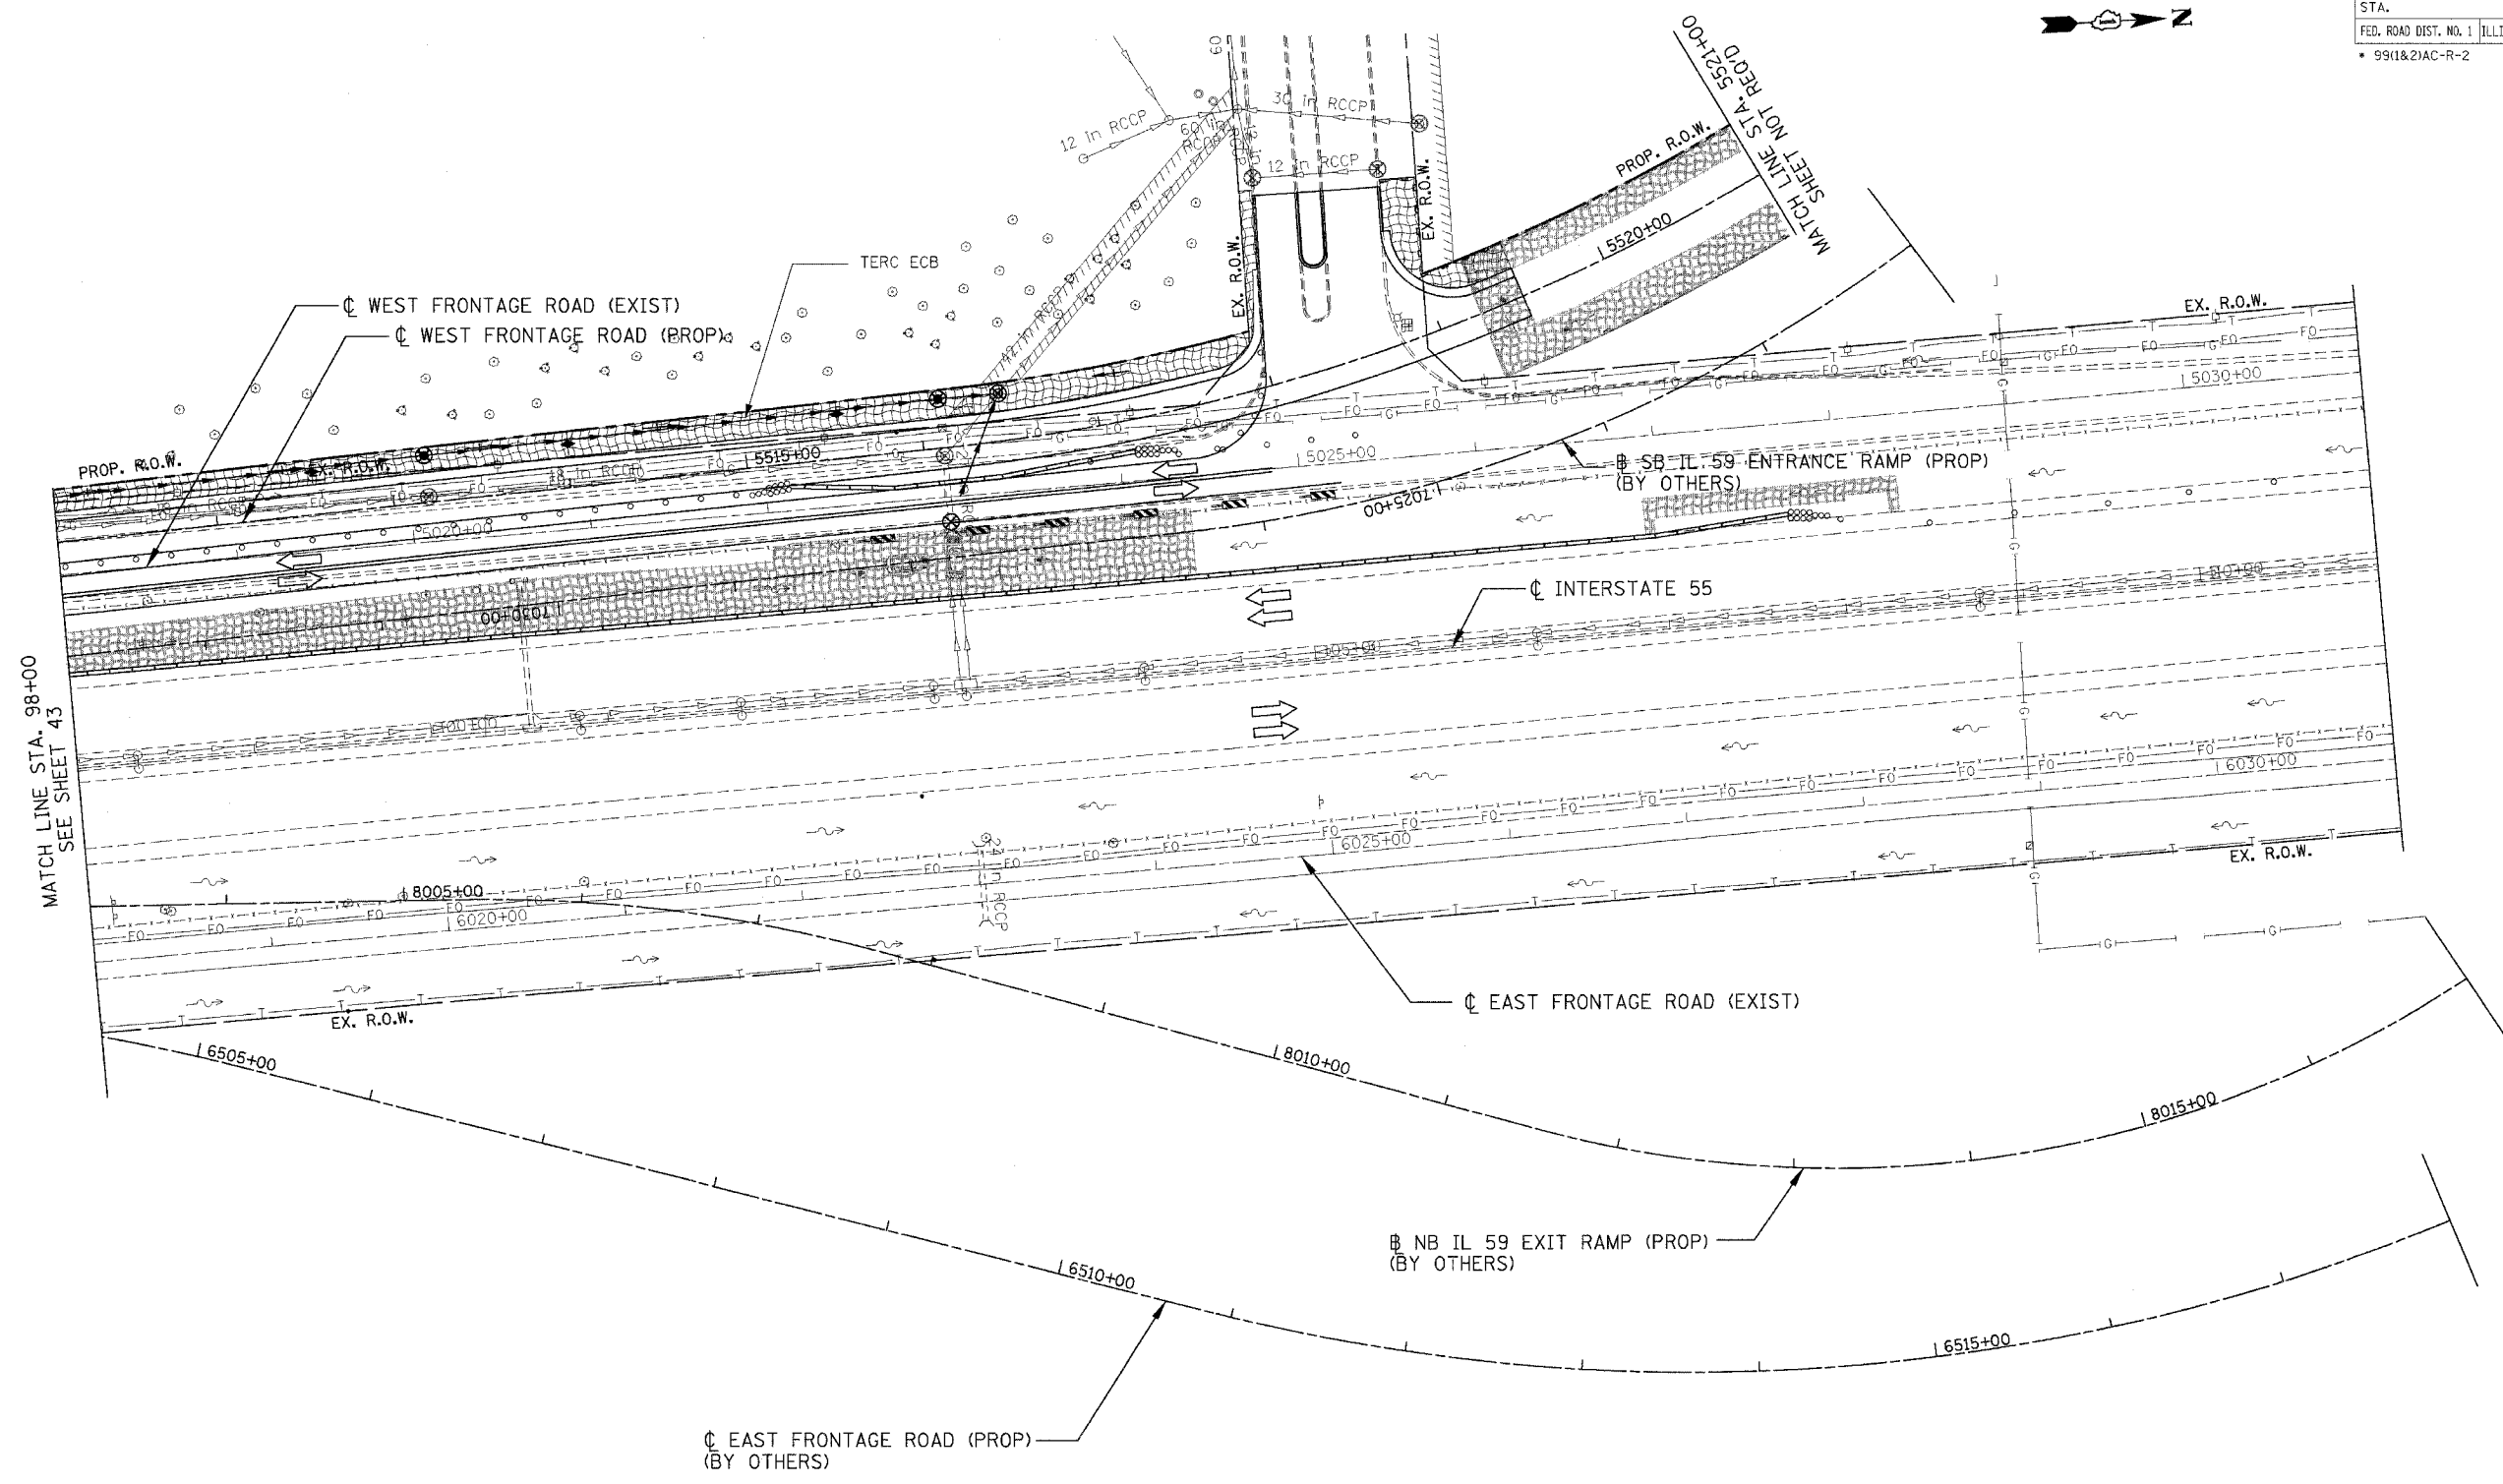

F.A.I. RTE.	SECTION	COUNTY	TOTAL SHEETS	SHEET NO.
59	*	WILL.	102	44
STA.		TO STA.		
FED. ROAD DIST. NO. 1		ILLINOIS	FED. AID PROJECT	
99(1&2)AC-R-2		CONTRACT NO. 60B97		

EROSION CONTROL LEGEND

- SEDIMENT BASIN
- INLET FILTERS
- INLET & PIPE PROTECTION
- PERIMETER EROSION BARRIER (PEB)
- TEMPORARY DITCH CHECK
- TEMPORARY EROSION CONTROL SEEDING AND EROSION CONTROL BLANKET (TERC ECB), UNLESS OTHERWISE NOTED
- EXISTING TEMPORARY EROSION CONTROL SEEDING AND EROSION CONTROL BLANKET (TERC ECB), UNLESS OTHERWISE NOTED
- STRUCTURE REMOVAL
- DRAINAGE STR. TO BE CLEANED
- STRUCTURE TO BE ADJUSTED
- ECB EROSION CONTROL BLANKET
- TEMPORARY PIPE REMOVAL
- TEMPORARY PAVEMENT, UNLESS OTHERWISE NOTED
- PAVEMENT REMOVAL, UNLESS OTHERWISE NOTED

NOTES:

1. FOR PERMANENT DRAINAGE STRUCTURE AND PIPE INFORMATION SEE SHEET 56.
2. PER STANDARD 2800001, ALL SEDIMENT BASINS TO BE PLACED AS SHOWN AND REMOVED AT THE END OF THE PROJECT. THE COST WILL BE INCLUDED IN THE CONTRACT UNIT PRICE BID PER CUBIC YARD FOR "EARTH EXCAVATION FOR EROSION CONTROL".
3. AGGREGATE EROSION CONTROL IS NOT REQUIRED FOR SEDIMENT BASINS WHERE THESE DISCHARGE TO STONE RIPRAP.
4. LATERAL SEWER PIPE TO MAINLINE SEWER SHALL HAVE THEIR UPSTREAM ENDS TEMPORARILY PLUGGED ACCORDING TO DETAILS OF SHEET 57, OR AS DIRECTED BY THE ENGINEER. PLUG WILL BE REMOVED UPON CONSTRUCTION OF REMAINING LATERAL PIPE, AS DIRECTED BY THE ENGINEER. COST OF TEMPORARY PLUG AND SUBSEQUENT REMOVAL FOR LATERAL STORM SEWER CONNECTIONS WILL NOT BE PAID FOR SEPARATELY, BUT WILL BE INCLUDED IN THE CONTRACT UNIT PRICE BID PER FOOT FOR STORM SEWERS, OF THE CLASS AND TYPE SPECIFIED.

REVISIONS	
NAME	DATE

ILLINOIS DEPARTMENT OF TRANSPORTATION
FAI 55 WEST FRONTAGE ROAD AT IL 59
SECTION: 99(1&2)AC-R-2
EROSION CONTROL
STAGE II
STA. 98+00 TO STA. 111+00

SCALE: 1" = 50'
DATE: 03/22/2007
DRAWN BY: SN
CHECKED BY: ACL

TENG
TENG & ASSOCIATES, INC.
200 N. MICHIGAN AVE. CHICAGO, IL 60601
TELEPHONE: 312.666.2000