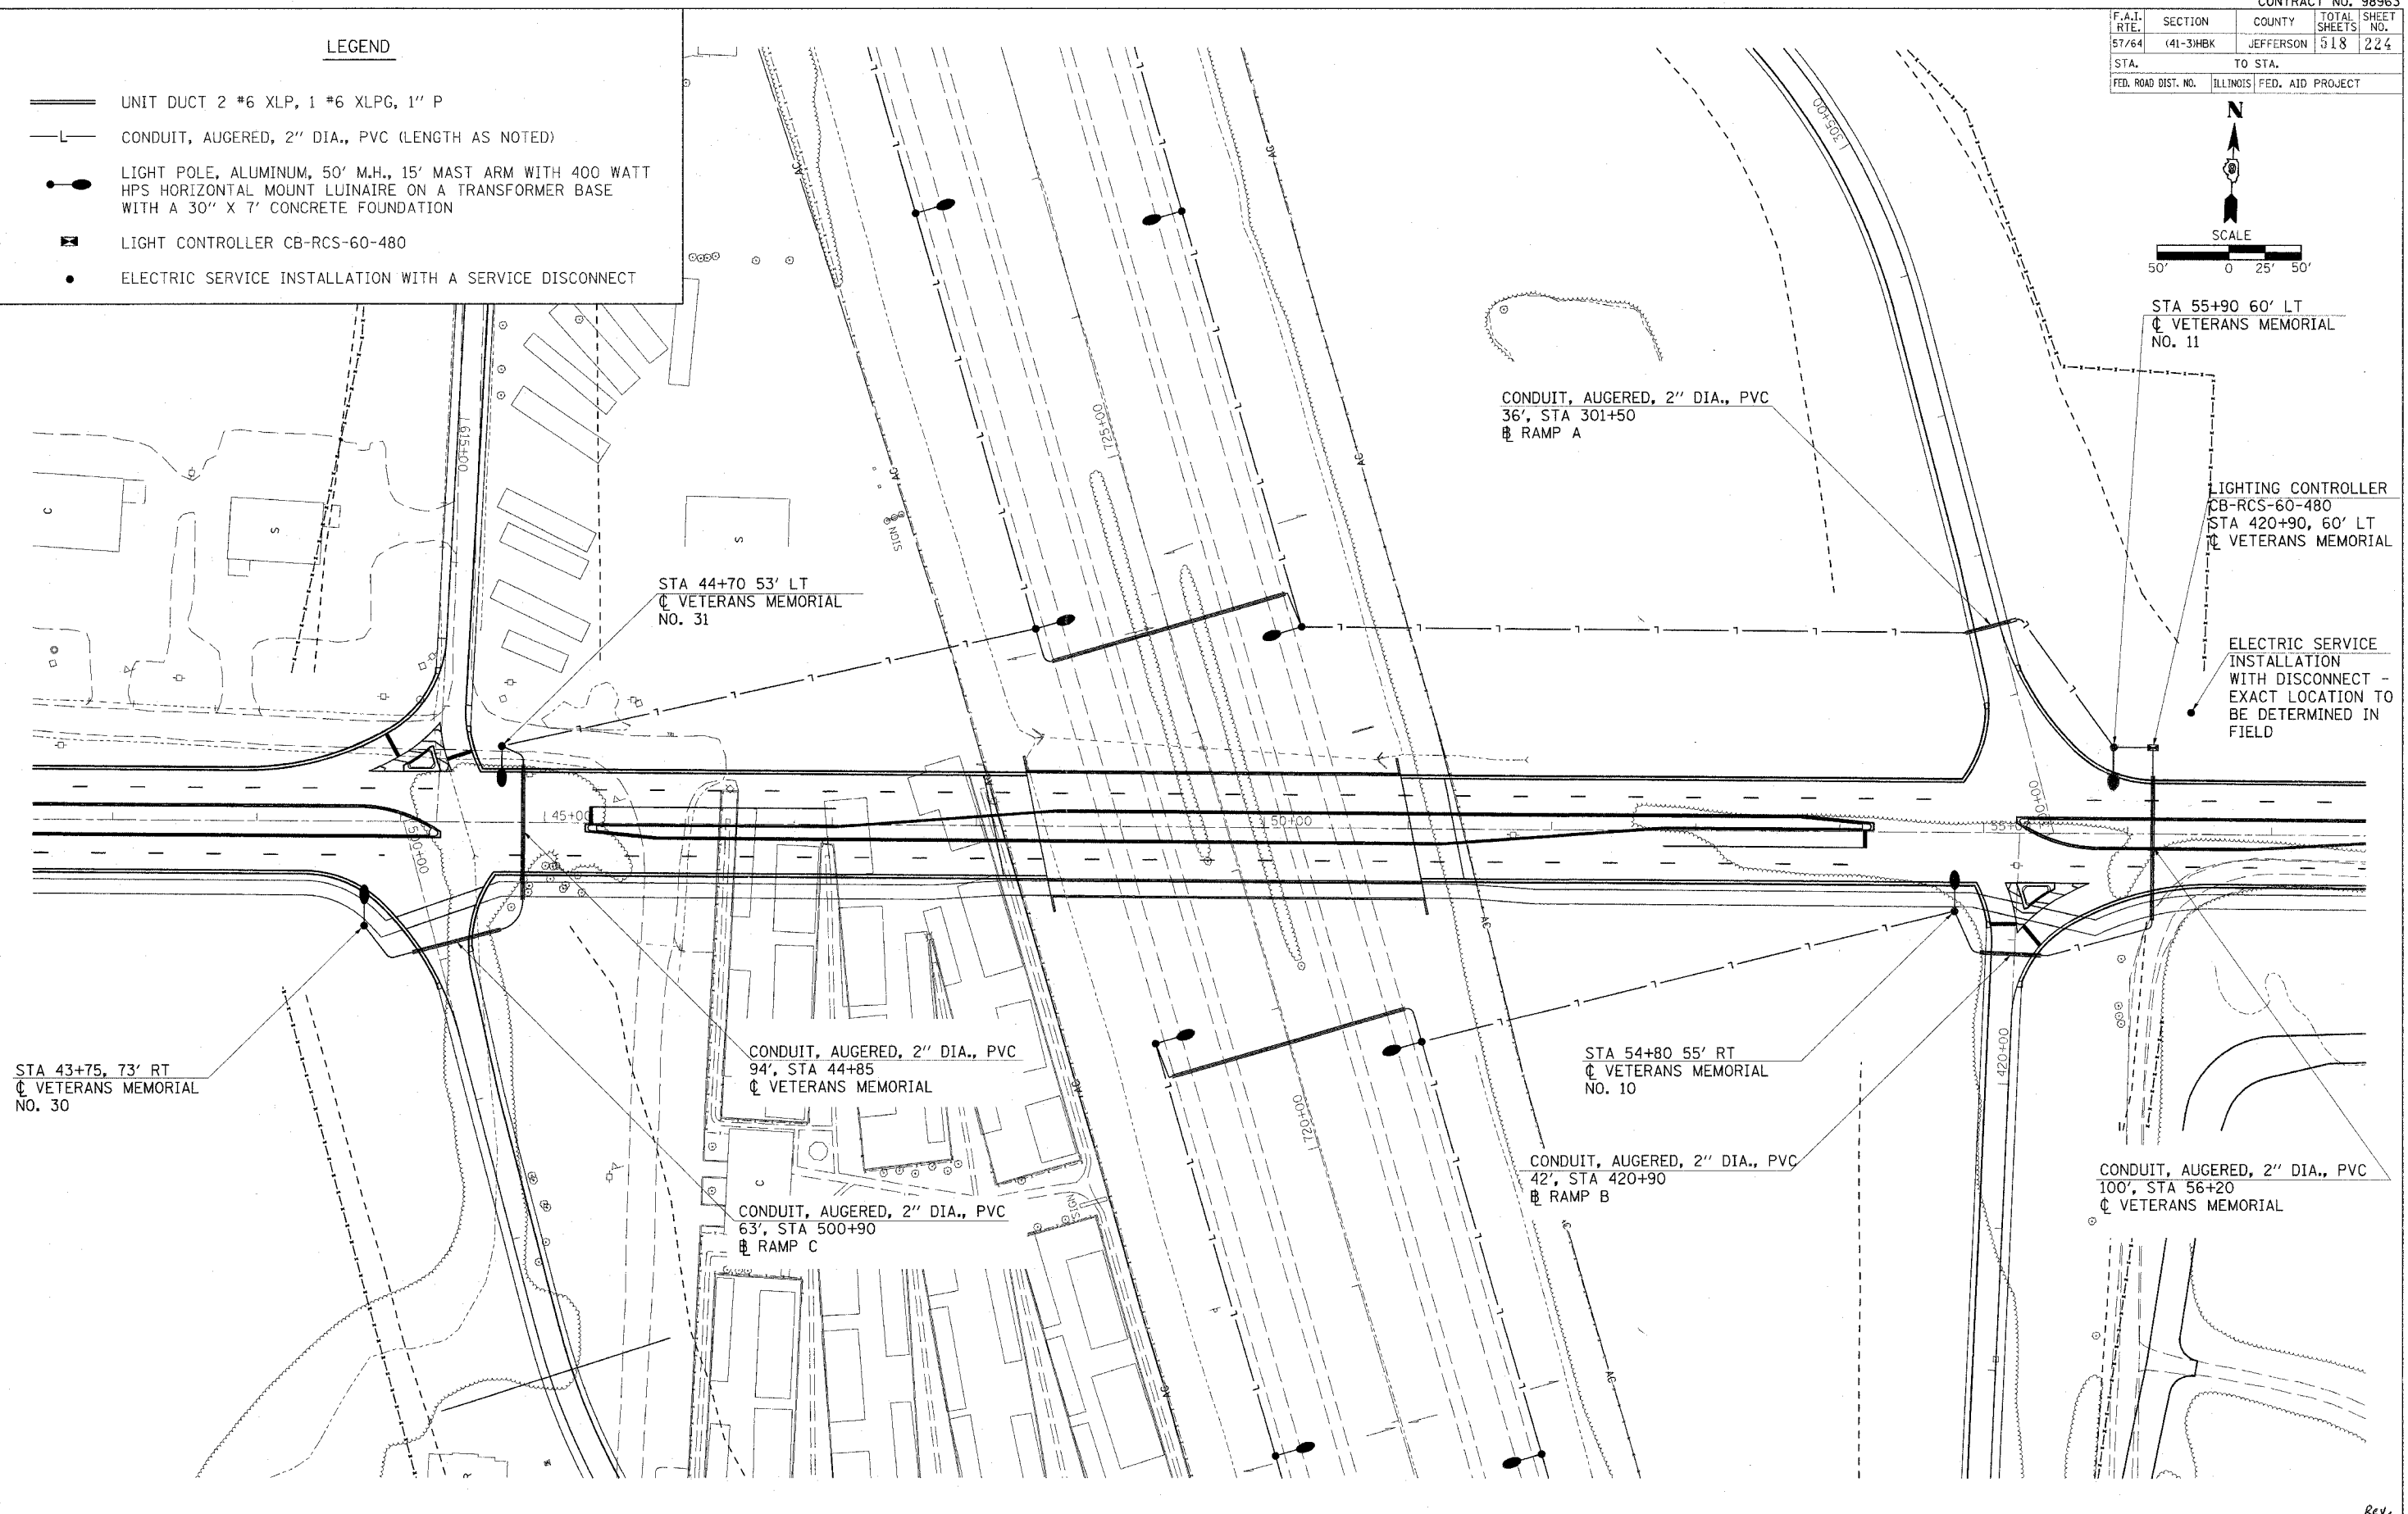

F.A.T. RTE.	SECTION	COUNTY	TOTAL SHEETS	SHEET NO.
57/64	(41-3)HBK	JEFFERSON	518	224
STA.	TO STA.			
FED. ROAD DIST. NO.	ILLINOIS FED. AID PROJECT			

LEGEND

- UNIT DUCT 2 #6 XLP, 1 #6 XLPG, 1" P
- L — CONDUIT, AUGERED, 2" DIA., PVC (LENGTH AS NOTED)
- LIGHT POLE, ALUMINUM, 50' M.H., 15' MAST ARM WITH 400 WATT HPS HORIZONTAL MOUNT LUNAIRE ON A TRANSFORMER BASE WITH A 30" X 7' CONCRETE FOUNDATION
- ⊠ LIGHT CONTROLLER CB-RCS-60-480
- ELECTRIC SERVICE INSTALLATION WITH A SERVICE DISCONNECT

STA 44+70 53' LT
VETERANS MEMORIAL
NO. 31

CONDUIT, AUGERED, 2" DIA., PVC
36', STA 301+50
RAMP A

LIGHTING CONTROLLER
CB-RCS-60-480
STA 420+90, 60' LT
VETERANS MEMORIAL

ELECTRIC SERVICE
INSTALLATION
WITH DISCONNECT -
EXACT LOCATION TO
BE DETERMINED IN
FIELD

STA 43+75, 73' RT
VETERANS MEMORIAL
NO. 30

CONDUIT, AUGERED, 2" DIA., PVC
94', STA 44+85
VETERANS MEMORIAL

STA 54+80 55' RT
VETERANS MEMORIAL
NO. 10

CONDUIT, AUGERED, 2" DIA., PVC
63', STA 500+90
RAMP C

CONDUIT, AUGERED, 2" DIA., PVC
42', STA 420+90
RAMP B

CONDUIT, AUGERED, 2" DIA., PVC
100', STA 56+20
VETERANS MEMORIAL