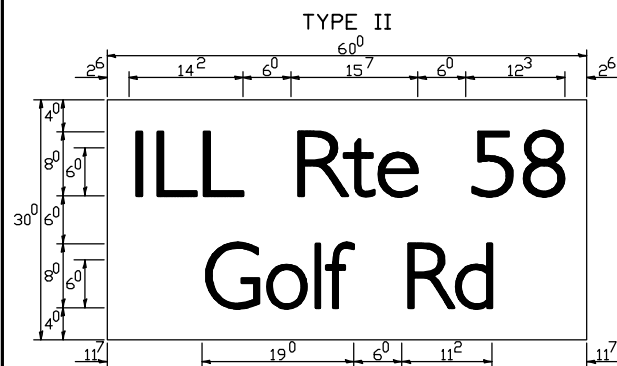

___ Sq. M. each
12.5 Sq. Ft. each
4 Required
Design Series D