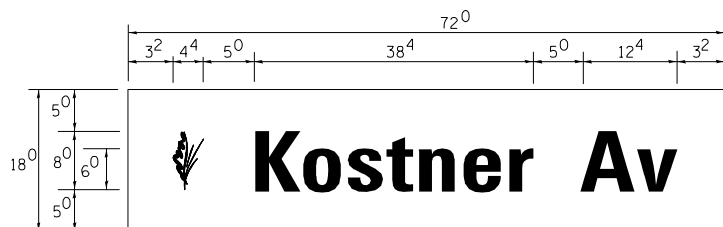

PANEL SIGN DESIGN TYPE 1

___ Sq. M. each
 .9 Sq. Ft. each
 .2 Required
 Design Series "D"

___ Sq. M. each
 ___ Sq. Ft. each
 ___ Required
 Design Series ___

___ Sq. M. each
 ___ Sq. Ft. each
 ___ Required
 Design Series ___

NOTE: SIGN DIMENSIONS ARE IN ENGLISH UNITS

PANEL SIGN DESIGN TYPE 2

___ Sq. M. each
 .15 Sq. Ft. each
 .4 Required
 Design Series "D"

___ Sq. M. each
 .15 Sq. Ft. each
 .2 Required
 Design Series "D"

NOTE: INTERNALLY ILLUMINATED SIGNS SHALL BE ONE-SIDED AND MOUNTED TO THE MAST ARM POLES USING MOUNTING HARDWARE APPROVED BY THE ENGINEER.

LOGO DETAIL
(NOT TO SCALE)

NOTE: GRAPHICS FILE MAY BE OBTAINED FROM VILLAGE OF OAK LAWN STREET DIVISION.

Upper Case To Lower Case
 Spacing Chart 8-6 Inch Series "C & D"

FIRST LETTER	SECOND LETTER															
	acde		bhikl		f w		j		s t		v y		x z			
	goq		mnpru													
SERIES	C	D	C	D	C	D	C	D	C	D	C	D	C	D		
A W X	1 ²	1 ⁴	1 ⁴	1 ⁵	1 ²	1 ⁴	0 ⁶	1 ⁰	1 ¹	1 ⁴	0 ⁶	1 ⁰	1 ¹	1 ²	1 ²	1 ⁴
B	1 ⁴	1 ⁵	2 ⁰	2 ¹	1 ⁴	1 ⁵	1 ¹	1 ²	1 ⁴	1 ⁵	1 ²	1 ⁴	1 ²	1 ⁴	1 ⁶	1 ⁷
C E G	1 ⁴	1 ⁵	2 ⁰	2 ¹	1 ²	1 ⁴	0 ⁶	1 ⁰	1 ²	1 ⁴	1 ²	1 ⁴	1 ⁴	1 ⁵	1 ⁴	1 ⁵
D O O R	1 ⁴	1 ⁵	2 ⁰	2 ¹	1 ⁴	1 ⁵	0 ⁶	1 ⁰	1 ²	1 ⁴	1 ²	1 ⁴	1 ⁴	1 ⁵	1 ⁴	1 ⁵
F	0 ⁵	0 ⁶	1 ⁴	1 ⁵	0 ⁶	1 ⁰	0 ⁵	0 ⁶	0 ⁶	1 ⁰	0 ⁶	1 ⁰	0 ⁶	1 ⁰	1 ¹	1 ²
H I M N	2 ⁰	2 ¹	2 ²	2 ⁴	2 ⁰	2 ¹	1 ⁴	1 ⁵	1 ⁶	1 ⁷	1 ⁶	1 ⁷	2 ⁰	2 ¹	2 ⁰	2 ¹
J U	2 ⁰	2 ¹	2 ⁰	2 ¹	1 ⁶	1 ⁷	1 ⁴	1 ⁵	1 ⁶	1 ⁷	1 ⁶	1 ⁷	1 ⁶	1 ⁷	2 ⁰	2 ¹
K L	1 ¹	1 ²	1 ⁶	1 ⁷	1 ¹	1 ²	0 ⁵	0 ⁶	1 ¹	1 ²	1 ¹	1 ²	1 ¹	1 ²	1 ²	1 ⁴
P	1 ²	1 ⁴	1 ⁴	1 ⁵	1 ²	1 ⁴	0 ⁵	0 ⁶	1 ¹	1 ²	1 ¹	1 ²	1 ²	1 ⁴	1 ²	1 ⁴
S	1 ²	1 ⁴	1 ⁶	1 ⁷	1 ²	1 ⁴	0 ⁶	1 ⁰	1 ²	1 ⁴	1 ²	1 ⁴	1 ²	1 ⁴	1 ²	1 ⁴
T	1 ¹	1 ²	1 ⁶	1 ⁷	0 ⁶	1 ⁰	0 ⁶	1 ⁰	1 ¹	1 ²	1 ¹	1 ²	1 ¹	1 ²	1 ²	1 ⁴
V	0 ⁶	1 ⁰	1 ⁴	1 ⁵	1 ¹	1 ²	0 ⁶	1 ⁰	1 ²	1 ⁴	1 ²	1 ⁴	1 ²	1 ⁴	1 ²	1 ⁴
Y	0 ⁵	0 ⁶	1 ⁴	1 ⁵	0 ⁶	1 ⁰	0 ⁵	0 ⁶	0 ⁵	0 ⁷	0 ⁵	0 ⁶	0 ⁶	1 ⁰	1 ¹	1 ²
Z	1 ⁶	1 ⁷	2 ²	2 ⁴	1 ⁶	1 ⁷	1 ²	1 ⁴	1 ⁶	1 ⁷	1 ⁶	1 ⁷	1 ⁶	1 ⁷	2 ⁰	2 ¹