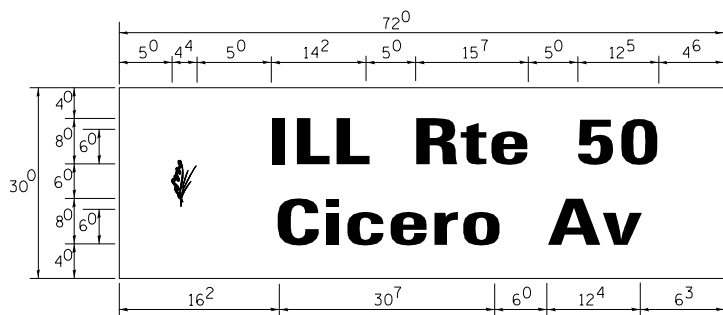

PANEL SIGN DESIGN TYPE 1

___ Sq. M. each
 .9 Sq. Ft. each
 .2 Required
 Design Series "D"

___ Sq. M. each
 ___ Sq. Ft. each
 ___ Required
 Design Series ___

___ Sq. M. each
 ___ Sq. Ft. each
 ___ Required
 Design Series ___

NOTE: SIGN DIMENSIONS ARE IN ENGLISH UNITS

PANEL SIGN DESIGN TYPE 2

___ Sq. M. each
 .15 Sq. Ft. each
 .4 Required
 Design Series "D"

___ Sq. M. each
 .15 Sq. Ft. each
 .2 Required
 Design Series "D"

NOTE: INTERNALLY ILLUMINATED SIGNS SHALL BE ONE-SIDED AND MOUNTED TO THE MAST ARM POLES USING MOUNTING HARDWARE APPROVED BY THE ENGINEER.

LOGO DETAIL
(NOT TO SCALE)

NOTE: GRAPHICS FILE MAY BE OBTAINED FROM VILLAGE OF OAK LAWN STREET DIVISION.

Upper Case To Lower Case
 Spacing Chart 8-6 Inch Series "C & D"

FIRST LETTER	SECOND LETTER															
	acde		bhikl		f w		j		s t		v y		x z			
	goq		mnpru													
SERIES	C	D	C	D	C	D	C	D	C	D	C	D	C	D		
A W X	1 ²	1 ⁴	1 ⁴	1 ⁵	1 ²	1 ⁴	0 ⁶	1 ⁰	1 ¹	1 ⁴	0 ⁶	1 ⁰	1 ¹	1 ²	1 ²	1 ⁴
B	1 ⁴	1 ⁵	2 ⁰	2 ¹	1 ⁴	1 ⁵	1 ¹	1 ²	1 ⁴	1 ⁵	1 ²	1 ⁴	1 ²	1 ⁴	1 ⁶	1 ⁷
C E G	1 ⁴	1 ⁵	2 ⁰	2 ¹	1 ²	1 ⁴	0 ⁶	1 ⁰	1 ²	1 ⁴	1 ²	1 ⁴	1 ⁴	1 ⁵	1 ⁴	1 ⁵
D O O R	1 ⁴	1 ⁵	2 ⁰	2 ¹	1 ⁴	1 ⁵	0 ⁶	1 ⁰	1 ²	1 ⁴	1 ²	1 ⁴	1 ⁴	1 ⁵	1 ⁴	1 ⁵
F	0 ⁵	0 ⁶	1 ⁴	1 ⁵	0 ⁶	1 ⁰	0 ⁵	0 ⁶	0 ⁶	1 ⁰	0 ⁶	1 ⁰	0 ⁶	1 ⁰	1 ¹	1 ²
H I M N	2 ⁰	2 ¹	2 ²	2 ⁴	2 ⁰	2 ¹	1 ⁴	1 ⁵	1 ⁶	1 ⁷	1 ⁶	1 ⁷	2 ⁰	2 ¹	2 ⁰	2 ¹
J U	2 ⁰	2 ¹	2 ⁰	2 ¹	1 ⁶	1 ⁷	1 ⁴	1 ⁵	1 ⁶	1 ⁷	1 ⁶	1 ⁷	1 ⁶	1 ⁷	2 ⁰	2 ¹
K L	1 ¹	1 ²	1 ⁶	1 ⁷	1 ¹	1 ²	0 ⁵	0 ⁶	1 ¹	1 ²	1 ¹	1 ²	1 ¹	1 ²	1 ²	1 ⁴
P	1 ²	1 ⁴	1 ⁴	1 ⁵	1 ²	1 ⁴	0 ⁵	0 ⁶	1 ¹	1 ²	1 ¹	1 ²	1 ²	1 ⁴	1 ²	1 ⁴
S	1 ²	1 ⁴	1 ⁶	1 ⁷	1 ²	1 ⁴	0 ⁶	1 ⁰	1 ²	1 ⁴	1 ²	1 ⁴	1 ²	1 ⁴	1 ²	1 ⁴
T	1 ¹	1 ²	1 ⁶	1 ⁷	0 ⁶	1 ⁰	0 ⁶	1 ⁰	1 ¹	1 ²	1 ¹	1 ²	1 ¹	1 ²	1 ²	1 ⁴
V	0 ⁶	1 ⁰	1 ⁴	1 ⁵	1 ¹	1 ²	0 ⁶	1 ⁰	1 ²	1 ⁴	1 ²	1 ⁴	1 ²	1 ⁴	1 ²	1 ⁴
Y	0 ⁵	0 ⁶	1 ⁴	1 ⁵	0 ⁶	1 ⁰	0 ⁵	0 ⁶	0 ⁵	0 ⁷	0 ⁵	0 ⁶	0 ⁶	1 ⁰	1 ¹	1 ²
Z	1 ⁶	1 ⁷	2 ²	2 ⁴	1 ⁶	1 ⁷	1 ²	1 ⁴	1 ⁶	1 ⁷	1 ⁶	1 ⁷	1 ⁶	1 ⁷	2 ⁰	2 ¹