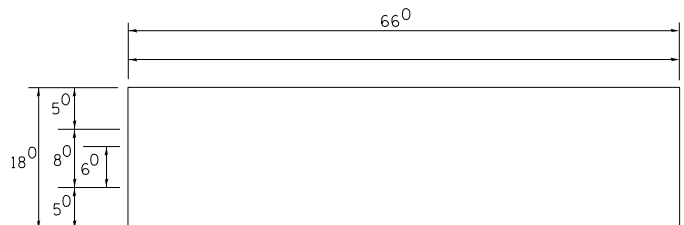

PANEL SIGN DESIGN TYPE 1

___ Sq. M. each
 .9 Sq. Ft. each
 .2 Required
 Design Series "D"

___ Sq. M. each
 ___ Sq. Ft. each
 ___ Required
 Design Series ___

___ Sq. M. each
 ___ Sq. Ft. each
 ___ Required
 Design Series ___

NOTE: SIGN DIMENSIONS ARE IN ENGLISH UNITS

PANEL SIGN DESIGN TYPE 2

___ Sq. M. each
 .15 Sq. Ft. each
 .4 Required
 Design Series "D"

___ Sq. M. each
 .15 Sq. Ft. each
 .2 Required
 Design Series "D"

NOTE: INTERNALLY ILLUMINATED SIGNS SHALL BE ONE-SIDED AND MOUNTED TO THE MAST ARM POLES USING MOUNTING HARDWARE APPROVED BY THE ENGINEER.

EXAMPLE, 2⁽³⁾ DENOTES 3/8

UPPER AND LOWER CASE LETTER WIDTHS

LETTERS	6 INCH UPPER CASE LETTERS				8 INCH UPPER CASE LETTERS				LETTERS	6 INCH LOWER CASE LETTERS	
	SERIES		SERIES		SERIES		SERIES				
	C	D	C	D	C	D	C	D			
A	3 ⁶	5 ⁰	5 ⁰	6 ⁵	a	3 ⁵	4 ²				
B	3 ²	4 ⁰	4 ³	5 ³	b	3 ⁵	4 ²				
C	3 ²	4 ⁰	4 ³	5 ³	c	3 ⁵	4 ¹				
D	3 ²	4 ⁰	4 ³	5 ³	d	3 ⁵	4 ²				
E	3 ⁰	3 ⁵	4 ⁰	4 ⁷	e	3 ⁵	4 ²				
F	3 ⁰	3 ⁵	4 ⁰	4 ⁷	f	2 ³	2 ⁶				
G	3 ²	4 ⁰	4 ³	5 ³	g	3 ⁵	4 ²				
H	3 ²	4 ⁰	4 ³	5 ³	h	3 ⁵	4 ²				
I	0 ⁷	0 ⁷	1 ¹	1 ²	i	1 ¹	1 ¹				
J	3 ⁰	3 ⁶	4 ⁰	5 ⁰	j	2 ⁰	2 ²				
K	3 ²	4 ¹	4 ³	5 ⁴	k	3 ⁵	4 ²				
L	3 ⁰	3 ⁵	4 ⁰	4 ⁷	l	1 ¹	1 ¹				
M	3 ⁷	4 ⁵	5 ¹	6 ¹	m	6 ⁰	7 ⁰				
N	3 ²	4 ⁰	4 ³	5 ³	n	3 ⁵	4 ²				
O	3 ⁴	4 ²	4 ⁵	5 ⁵	o	3 ⁶	4 ³				
P	3 ²	4 ⁰	4 ³	5 ³	p	3 ⁵	4 ²				
Q	3 ⁴	4 ²	4 ⁵	5 ⁵	q	3 ⁵	4 ²				
R	3 ²	4 ⁰	4 ³	5 ³	r	2 ⁶	3 ²				
S	3 ²	4 ⁰	4 ³	5 ³	s	3 ⁶	4 ²				
T	3 ⁰	3 ⁵	4 ⁰	4 ⁷	t	2 ⁷	3 ²				
U	3 ²	4 ⁰	4 ³	5 ³	u	3 ⁵	4 ²				
V	3 ⁵	4 ⁴	4 ⁷	6 ⁰	v	4 ²	4 ⁷				
W	4 ⁴	5 ²	6 ⁰	7 ⁰	w	5 ⁵	6 ⁴				
X	3 ⁴	4 ⁰	4 ⁵	5 ³	x	4 ⁴	5 ¹				
Y	3 ⁶	5 ⁰	5 ⁰	6 ⁶	y	4 ⁶	5 ³				
Z	3 ²	4 ⁰	4 ³	5 ³	z	3 ⁶	4 ³				