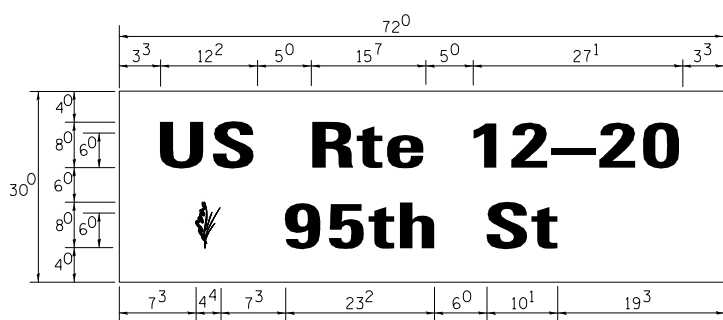

NOTE: SIGN DIMENSIONS ARE IN ENGLISH UNITS

PANEL SIGN DESIGN TYPE 2

___ Sq. M. each
 .15 Sq. Ft. each
 .4 Required
 Design Series "D"

___ Sq. M. each
 .15 Sq. Ft. each
 .2 Required
 Design Series "D"

NOTE: INTERNALLY ILLUMINATED SIGNS SHALL BE ONE-SIDED AND MOUNTED TO THE MAST ARM POLES USING MOUNTING HARDWARE APPROVED BY THE ENGINEER.

EXAMPLE, 2⁽³⁾ DENOTES 3/8

UPPER AND LOWER CASE LETTER WIDTHS

LETTERS	6 INCH UPPER CASE LETTERS				8 INCH UPPER CASE LETTERS				LETTERS	6 INCH LOWER CASE LETTERS	
	SERIES		SERIES		SERIES		SERIES				
	C	D	C	D	C	D	C	D			
A	3 ⁶	5 ⁰	5 ⁰	6 ⁵	a	3 ⁵	4 ²				
B	3 ²	4 ⁰	4 ³	5 ³	b	3 ⁵	4 ²				
C	3 ²	4 ⁰	4 ³	5 ³	c	3 ⁵	4 ¹				
D	3 ²	4 ⁰	4 ³	5 ³	d	3 ⁵	4 ²				
E	3 ⁰	3 ⁵	4 ⁰	4 ⁷	e	3 ⁵	4 ²				
F	3 ⁰	3 ⁵	4 ⁰	4 ⁷	f	2 ³	2 ⁶				
G	3 ²	4 ⁰	4 ³	5 ³	g	3 ⁵	4 ²				
H	3 ²	4 ⁰	4 ³	5 ³	h	3 ⁵	4 ²				
I	0 ⁷	0 ⁷	1 ¹	1 ²	i	1 ¹	1 ¹				
J	3 ⁰	3 ⁶	4 ⁰	5 ⁰	j	2 ⁰	2 ²				
K	3 ²	4 ¹	4 ³	5 ⁴	k	3 ⁵	4 ²				
L	3 ⁰	3 ⁵	4 ⁰	4 ⁷	l	1 ¹	1 ¹				
M	3 ⁷	4 ⁵	5 ¹	6 ¹	m	6 ⁰	7 ⁰				
N	3 ²	4 ⁰	4 ³	5 ³	n	3 ⁵	4 ²				
O	3 ⁴	4 ²	4 ⁵	5 ⁵	o	3 ⁶	4 ³				
P	3 ²	4 ⁰	4 ³	5 ³	p	3 ⁵	4 ²				
Q	3 ⁴	4 ²	4 ⁵	5 ⁵	q	3 ⁵	4 ²				
R	3 ²	4 ⁰	4 ³	5 ³	r	2 ⁶	3 ²				
S	3 ²	4 ⁰	4 ³	5 ³	s	3 ⁶	4 ²				
T	3 ⁰	3 ⁵	4 ⁰	4 ⁷	t	2 ⁷	3 ²				
U	3 ²	4 ⁰	4 ³	5 ³	u	3 ⁵	4 ²				
V	3 ⁵	4 ⁴	4 ⁷	6 ⁰	v	4 ²	4 ⁷				
W	4 ⁴	5 ²	6 ⁰	7 ⁰	w	5 ⁵	6 ⁴				
X	3 ⁴	4 ⁰	4 ⁵	5 ³	x	4 ⁴	5 ¹				
Y	3 ⁶	5 ⁰	5 ⁰	6 ⁶	y	4 ⁶	5 ³				
Z	3 ²	4 ⁰	4 ³	5 ³	z	3 ⁶	4 ³				