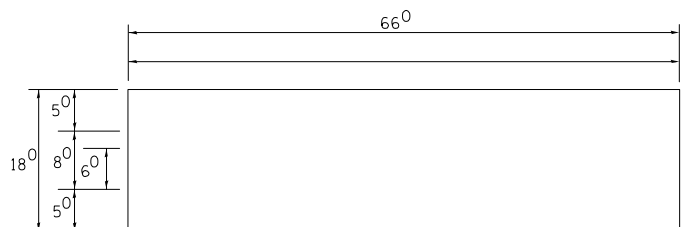

PANEL SIGN DESIGN TYPE 1

___ Sq. M. each
 .9 Sq. Ft. each
 .2 Required
 Design Series "D"

___ Sq. M. each
 ___ Sq. Ft. each
 ___ Required
 Design Series ___

___ Sq. M. each
 ___ Sq. Ft. each
 ___ Required
 Design Series ___

NOTE: SIGN DIMENSIONS ARE IN ENGLISH UNITS

PANEL SIGN DESIGN TYPE 2

___ Sq. M. each
 .15 Sq. Ft. each
 .4 Required
 Design Series "D"

___ Sq. M. each
 .15 Sq. Ft. each
 .2 Required
 Design Series "D"

NOTE: INTERNALLY ILLUMINATED SIGNS SHALL BE ONE-SIDED AND MOUNTED TO THE MAST ARM POLES USING MOUNTING HARDWARE APPROVED BY THE ENGINEER.

EXAMPLE, 2⁽³⁾ DENOTES 3/8

UPPER AND LOWER CASE LETTER WIDTHS

LETTERS	6 INCH UPPER CASE LETTERS				8 INCH UPPER CASE LETTERS				LETTERS	6 INCH LOWER CASE LETTERS	
	SERIES		SERIES		SERIES		SERIES				
	C	D	C	D	C	D	C	D			
A	3 ⁶	5 ⁰	5 ⁰	6 ⁵	a	3 ⁵	4 ²				
B	3 ²	4 ⁰	4 ³	5 ³	b	3 ⁵	4 ²				
C	3 ²	4 ⁰	4 ³	5 ³	c	3 ⁵	4 ¹				
D	3 ²	4 ⁰	4 ³	5 ³	d	3 ⁵	4 ²				
E	3 ⁰	3 ⁵	4 ⁰	4 ⁷	e	3 ⁵	4 ²				
F	3 ⁰	3 ⁵	4 ⁰	4 ⁷	f	2 ³	2 ⁶				
G	3 ²	4 ⁰	4 ³	5 ³	g	3 ⁵	4 ²				
H	3 ²	4 ⁰	4 ³	5 ³	h	3 ⁵	4 ²				
I	0 ⁷	0 ⁷	1 ¹	1 ²	i	1 ¹	1 ¹				
J	3 ⁰	3 ⁶	4 ⁰	5 ⁰	j	2 ⁰	2 ²				
K	3 ²	4 ¹	4 ³	5 ⁴	k	3 ⁵	4 ²				
L	3 ⁰	3 ⁵	4 ⁰	4 ⁷	l	1 ¹	1 ¹				
M	3 ⁷	4 ⁵	5 ¹	6 ¹	m	6 ⁰	7 ⁰				
N	3 ²	4 ⁰	4 ³	5 ³	n	3 ⁵	4 ²				
O	3 ⁴	4 ²	4 ⁵	5 ⁵	o	3 ⁶	4 ³				
P	3 ²	4 ⁰	4 ³	5 ³	p	3 ⁵	4 ²				
Q	3 ⁴	4 ²	4 ⁵	5 ⁵	q	3 ⁵	4 ²				
R	3 ²	4 ⁰	4 ³	5 ³	r	2 ⁶	3 ²				
S	3 ²	4 ⁰	4 ³	5 ³	s	3 ⁶	4 ²				
T	3 ⁰	3 ⁵	4 ⁰	4 ⁷	t	2 ⁷	3 ²				
U	3 ²	4 ⁰	4 ³	5 ³	u	3 ⁵	4 ²				
V	3 ⁵	4 ⁴	4 ⁷	6 ⁰	v	4 ²	4 ⁷				
W	4 ⁴	5 ²	6 ⁰	7 ⁰	w	5 ⁵	6 ⁴				
X	3 ⁴	4 ⁰	4 ⁵	5 ³	x	4 ⁴	5 ¹				
Y	3 ⁶	5 ⁰	5 ⁰	6 ⁶	y	4 ⁶	5 ³				
Z	3 ²	4 ⁰	4 ³	5 ³	z	3 ⁶	4 ³				