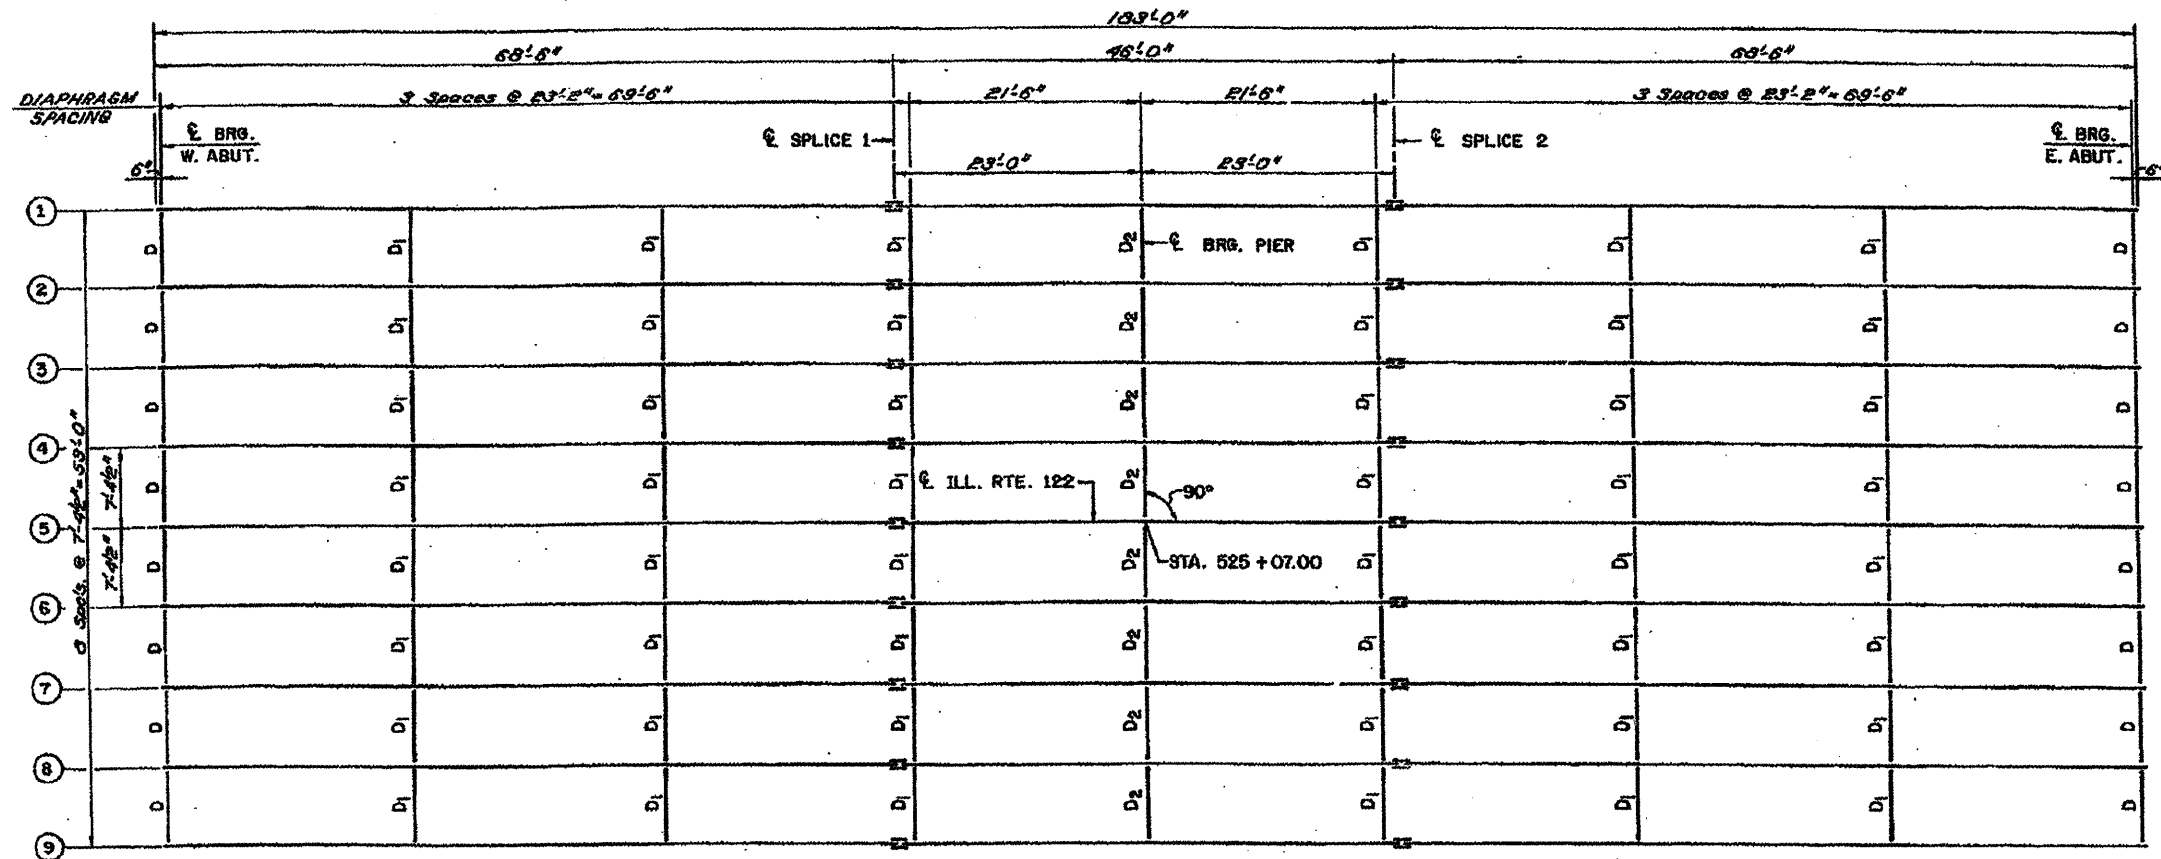

42" PLATE GIRDER
INFORMATION ONLY

Framing Plan