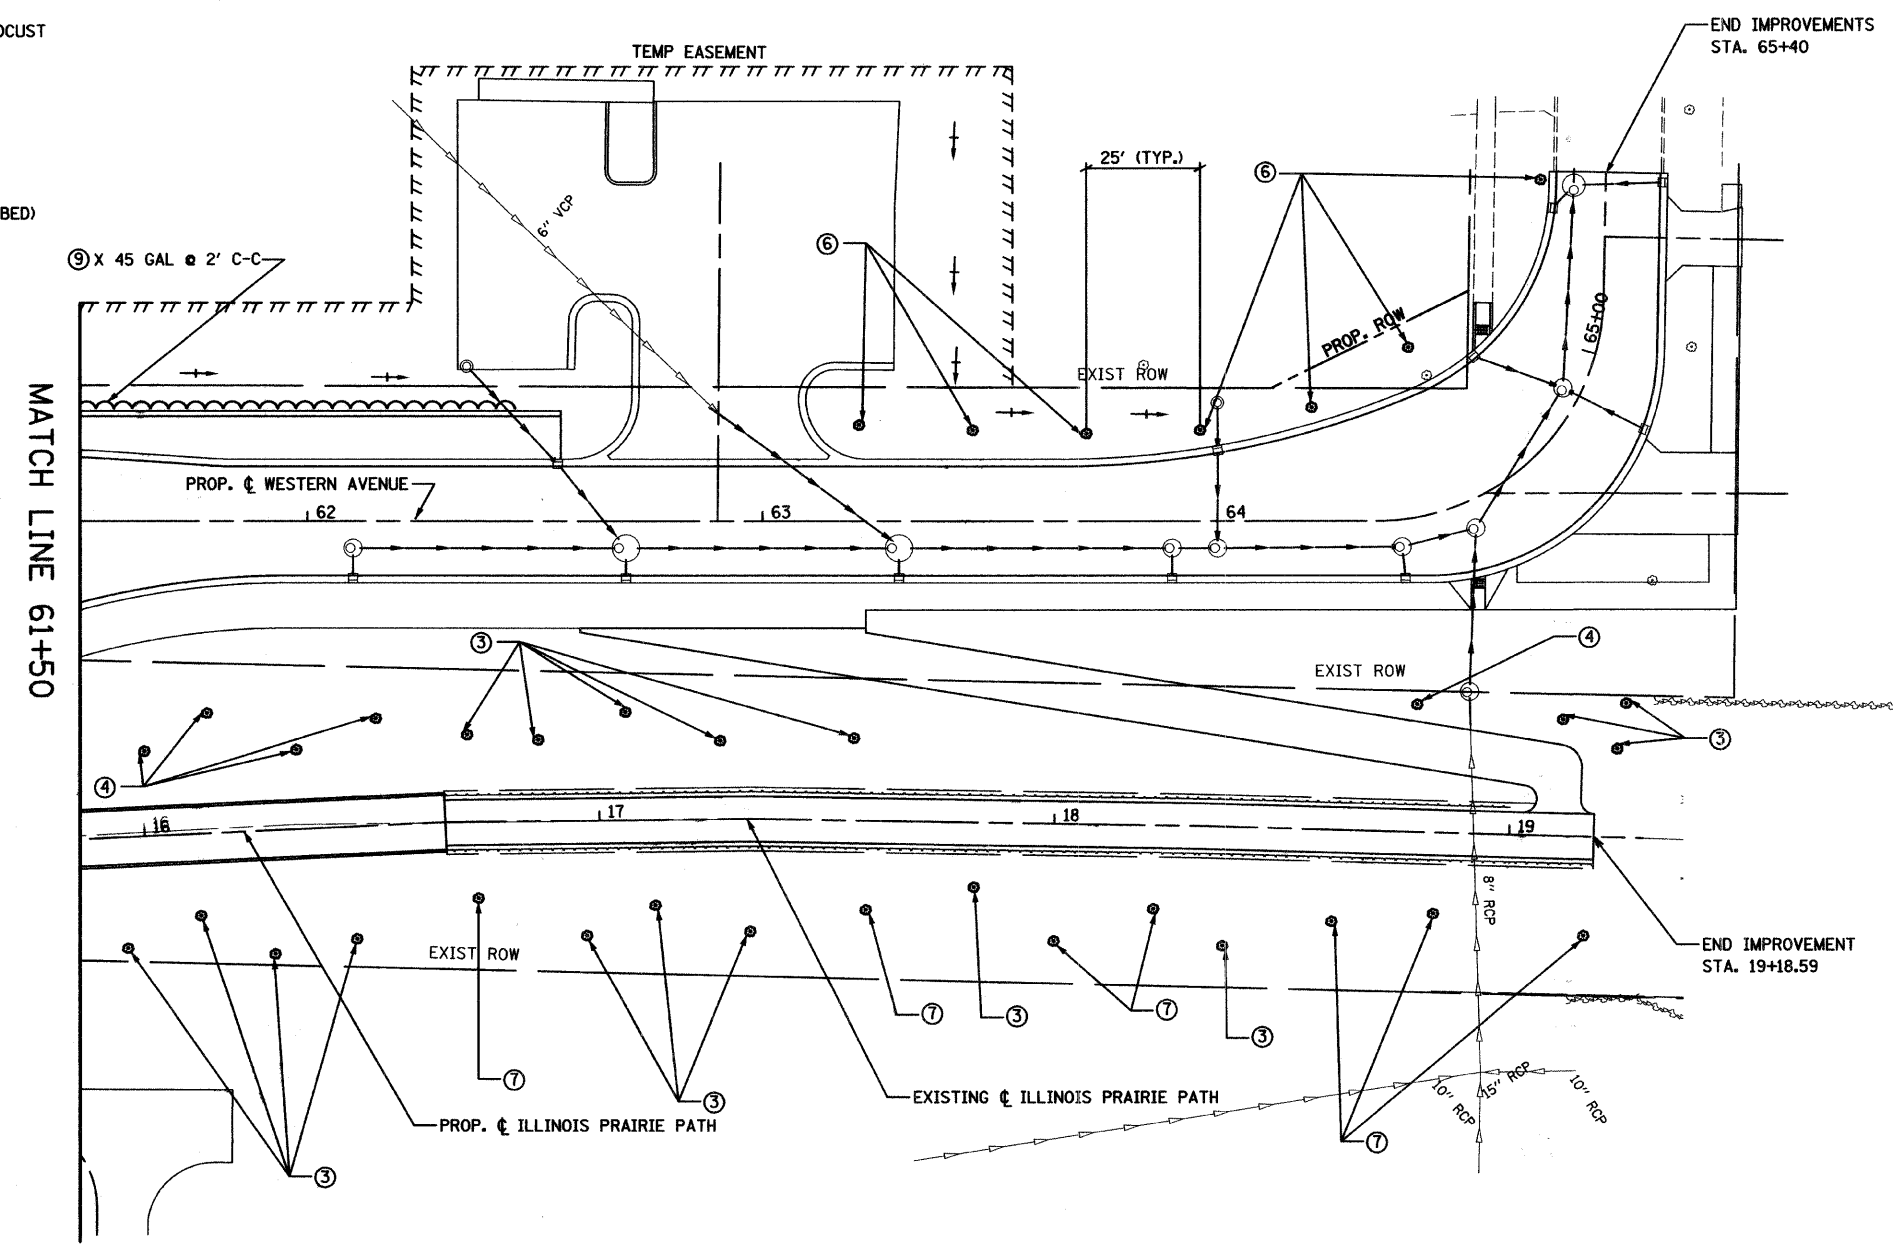

REVISIONS	
NAME	DATE

CITY OF WHEATON
 MANCHESTER ROAD / WESLEY STREET
 OVER UNION PACIFIC RAILROAD

LANDSCAPE PLANTING PLAN

SCALE: VERT. 1" = 20'
 HORIZ. 1" = 20'
 DATE 6/4/2008

DRAWN BY MBT
 CHECKED BY ALT