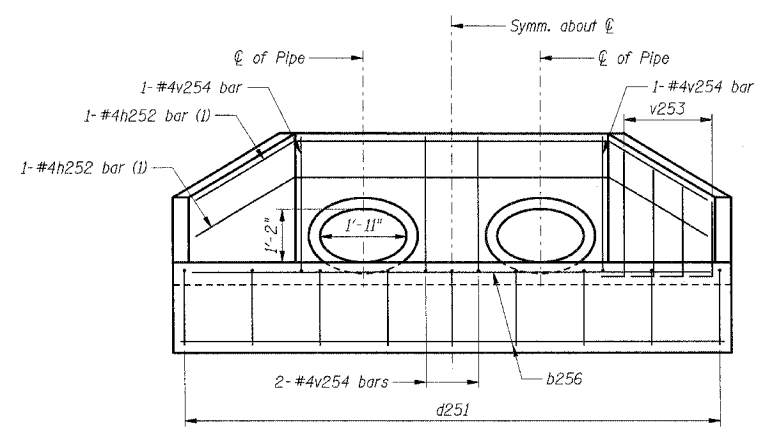

PLAN - DRAINAGE STRUCTURE 203
(Drainage Structure 204 Similar)

ELEVATION - DRAINAGE STRUCTURE 203
(Drainage Structure 204 Similar)