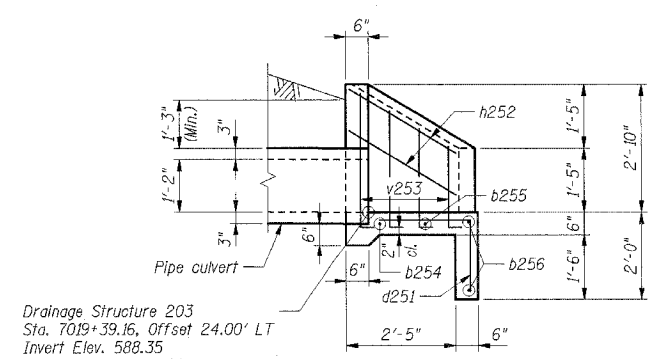

Drainage Structure 203
Sta. 7019+39.16, Offset 24.00' LT
Invert Elev. 588.35
Drainage Structure 204
Sta. 7019+39.16, Offset 10.65' RT
Invert Elev. 588.24

SECTION B-B

Bar	A	B
d251	1'-8"	2'-0"
v254	3'-0"	1'-6"

Bar	A	B	C
h252	3'-4"	7'-2"	2'-4"

BAR LIST - D.S. 203 & 204

Bar	No.	Size	Length	Shape
b254	2	#4	8'-4"	—
b255	2	#4	10'-4"	—
b256	4	#4	12'-0"	—
d251	18	#4	3'-8"	└
h252	4	#4	13'-10"	└
v253	8	#4	7'-6"	└
v254	8	#4	4'-6"	└

BILL OF MATERIAL - D.S. 203 & 204

Item	Unit	Total
Concrete Structures	Cu Yd	2.8
Reinforcement Bars	lbs	200

Reinforcing Notes:
(1) Bend bars to fit in field.
(2) Cut bars according to Bar Cutting Diagram.

Notes:
1. Work this Sheet with Sht. DS-2.
2. Bars indicated thus: 4x2-#5 etc. indicate 4 lines of bars with 2 lengths per line.
3. All edges shall have standard 3/4" chamfers except as noted.

SHT. DS-10 OF DS-11

REVISIONS	
NAME	DATE

ILLINOIS DEPARTMENT OF TRANSPORTATION
FAI 55 AT FAP 338 ILLINOIS ROUTE 59
SECTION: (26, 26HB-1 & 114) R-2

**DRAINAGE STRUCTURES 203 & 204
PLAN AND DETAILS**
DRAWN BY: MX
CHECKED BY: TMH
DATE: 03/14/08

TENG
TENG & ASSOCIATES, INC.
ENGINEERS/ARCHITECTS/PLANNERS
305 N. MICHIGAN AVE., CHICAGO, IL 60601
TEL: 312.587.1000 FAX: 312.587.1001