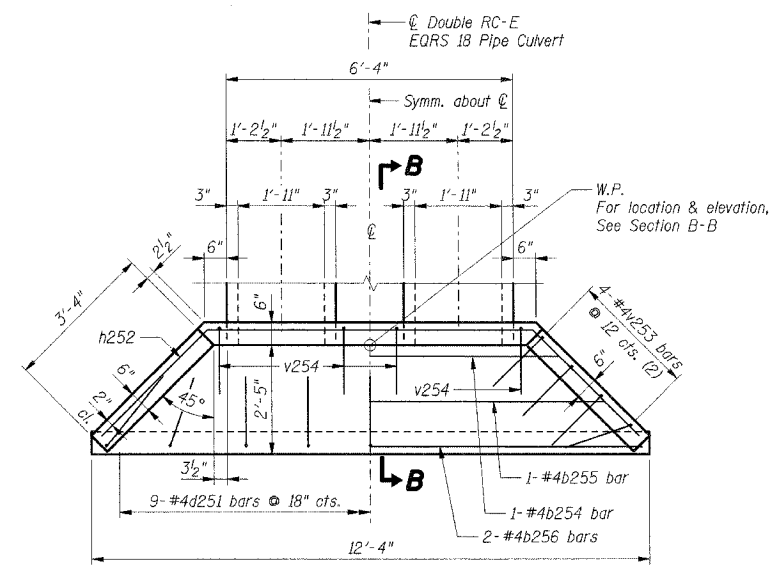

F.A.I. RTE.	SECTION	COUNTY	TOTAL SHEETS	SHEET NO.
59		WILL	608	404
STA.		TO STA.		
FED. ROAD DIST. NO. 1 ILLINOIS FED. AID PROJECT				
* (26, 26HB-1 & 114) R-2 CONTRACT NO. 60363