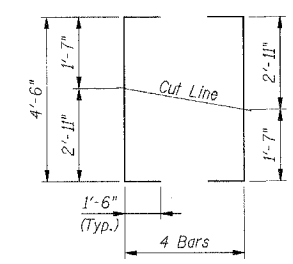

Bar v253

BAR CUTTING DIAGRAM

BAR LIST - D.S. 203 & 204

Bar	No.	Size	Length	Shape
b254	2	#4	8'-4"	—
b255	2	#4	10'-4"	—
b256	4	#4	12'-0"	—
d251	18	#4	3'-8"	└
h252	4	#4	13'-10"	└
v253	8	#4	7'-6"	└
v254	8	#4	4'-6"	└

BILL OF MATERIAL - D.S. 203 & 204

Item	Unit	Total
Concrete Structures	Cu Yd	2.8
Reinforcement Bars	lbs	200

Reinforcing Notes:
(1) Bend bars to fit in field.
(2) Cut bars according to Bar Cutting Diagram.

Notes:
1. Work this Sheet with Sht. DS-2.
2. Bars indicated thus: 4x2-#5 etc. indicate 4 lines of bars with 2 lengths per line.
3. All edges shall have standard 3/4" chamfers except as noted.

SHT. DS-10 OF DS-11

REVISIONS	
NAME	DATE

ILLINOIS DEPARTMENT OF TRANSPORTATION
FAI 55 AT FAP 338 ILLINOIS ROUTE 59
SECTION: (26, 26HB-1 & 114) R-2

**DRAINAGE STRUCTURES 203 & 204
PLAN AND DETAILS**
DRAWN BY: MX
CHECKED BY: TMH
DATE: 03/14/08

TENG
TENG & ASSOCIATES, INC.
ENGINEERS/ARCHITECTS/PLANNERS
305 N. MICHIGAN AVE., CHICAGO, IL 60601
TEL: 312.587.1000 FAX: 312.587.1001